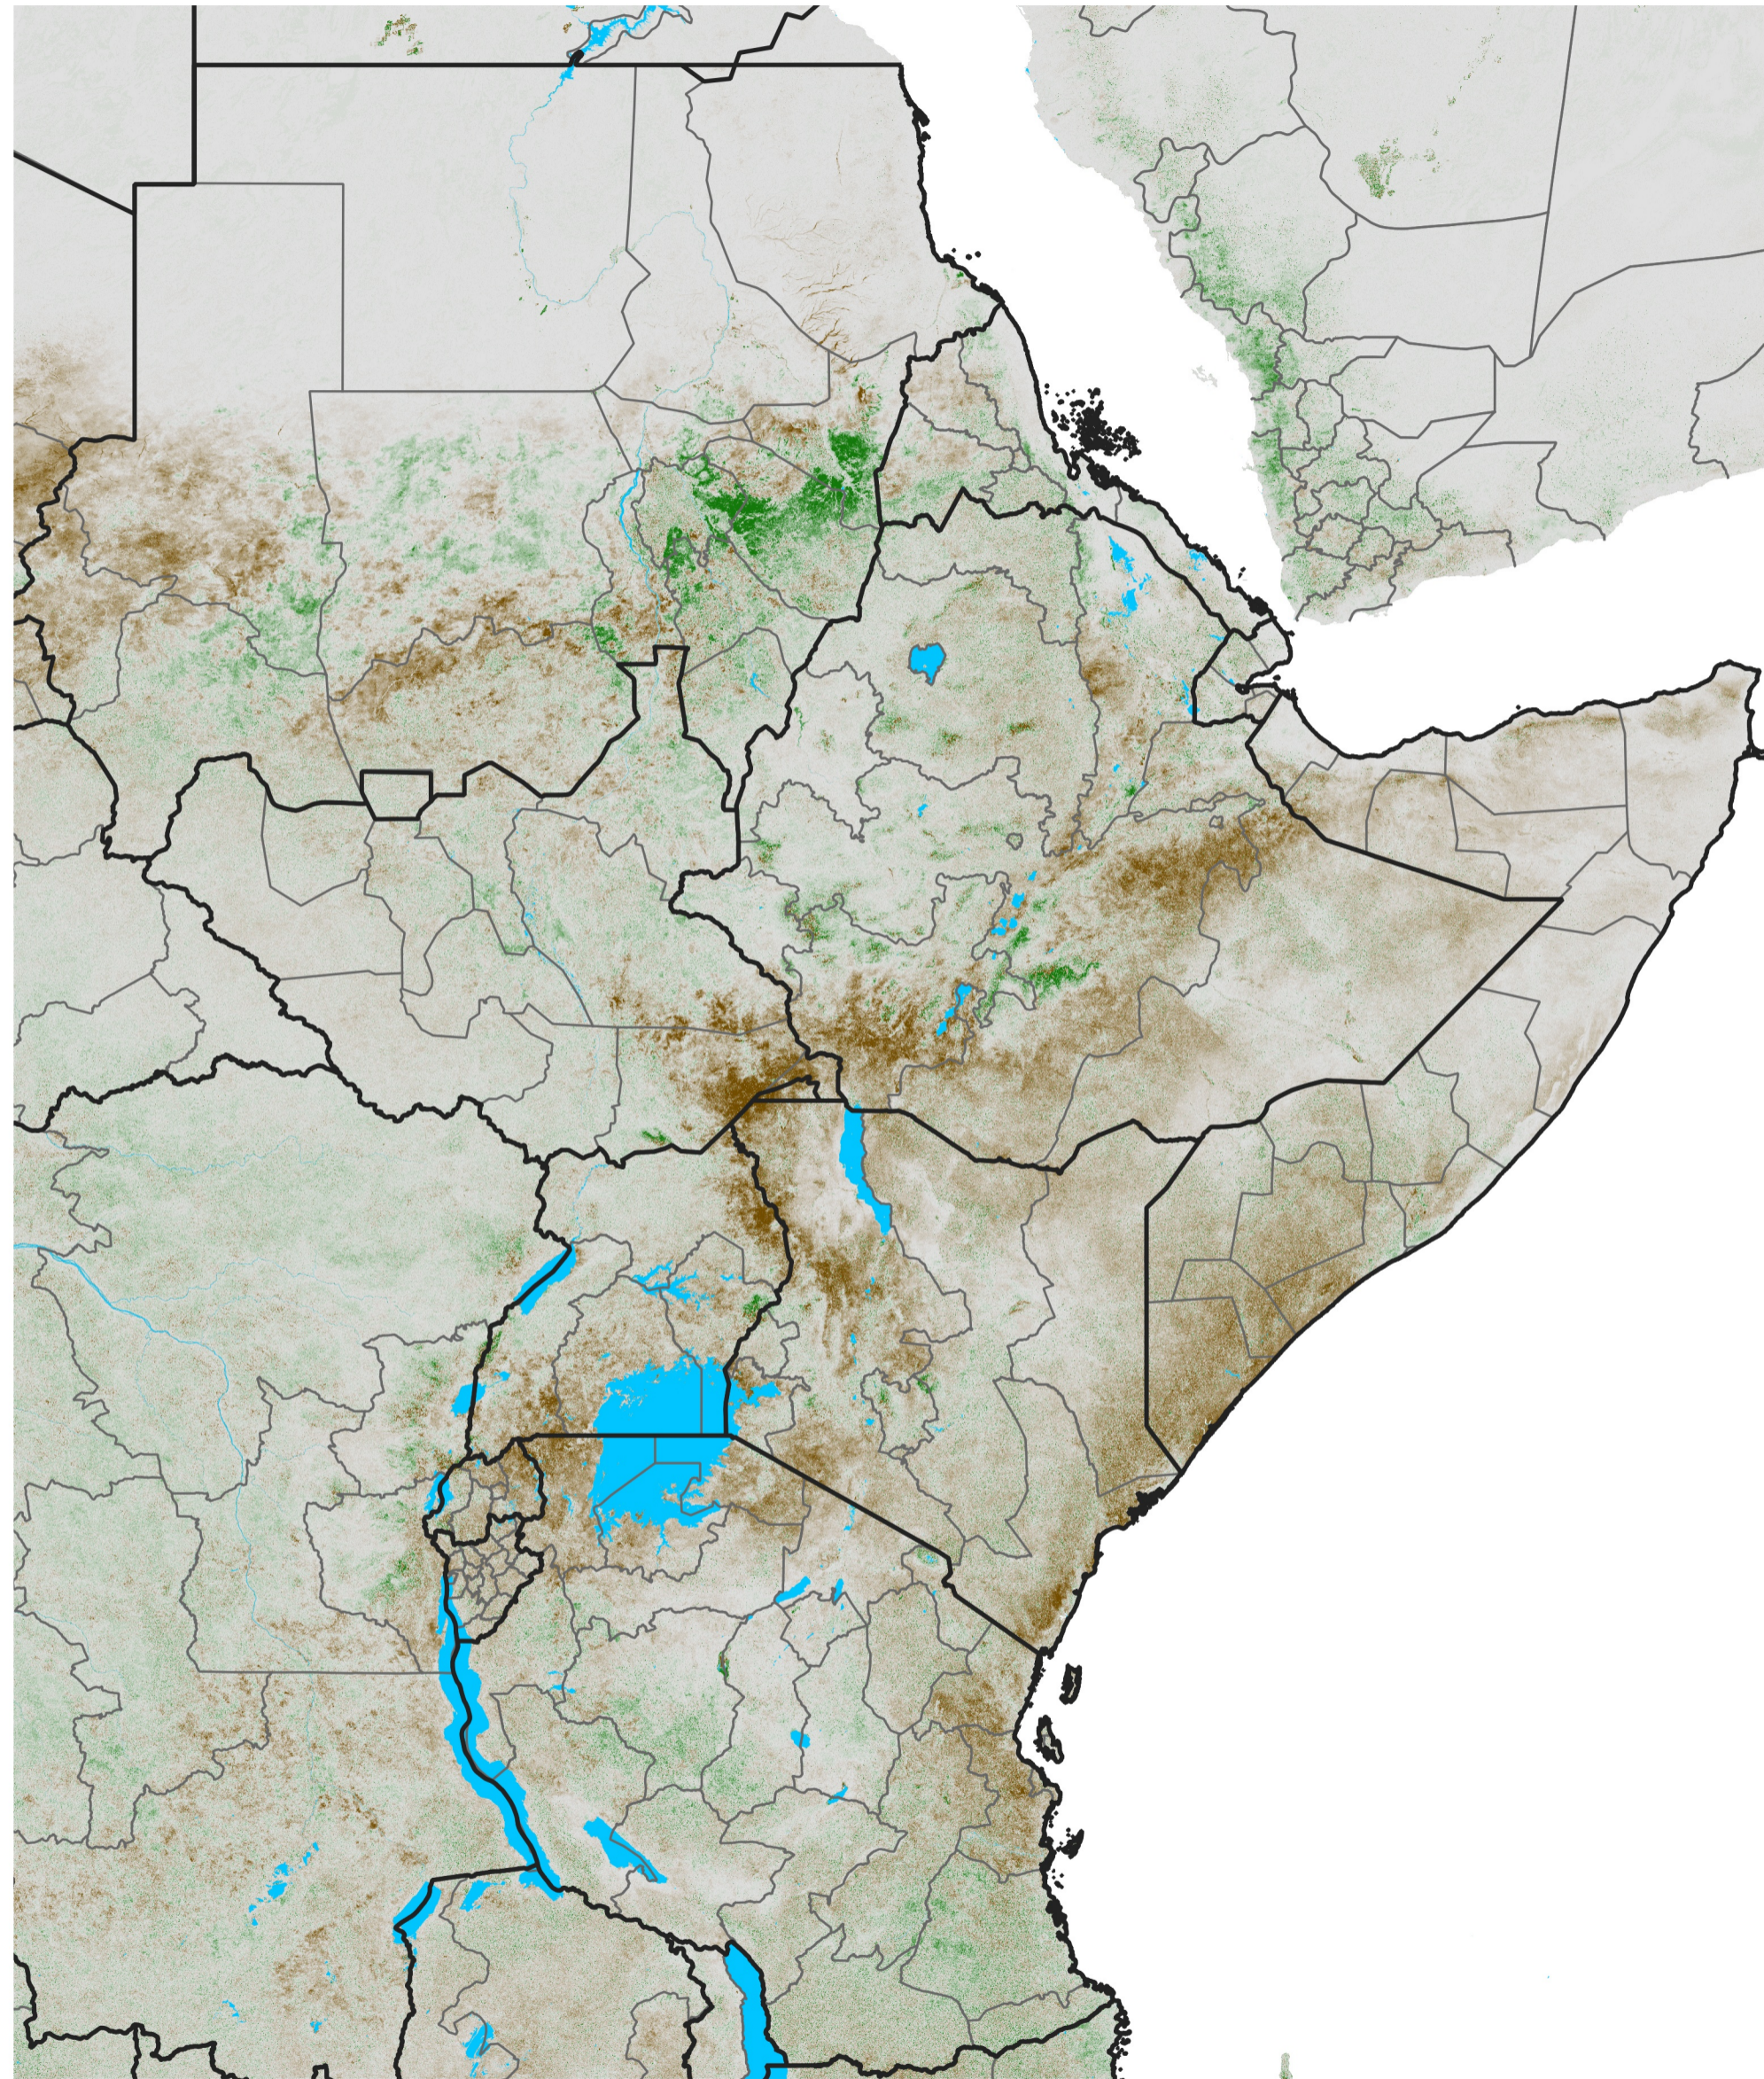

East Africa NDVI Anomaly

2016 minus Mean (2012 - 2021)

Period 53 / Sep 16 - 25, 2016

NDVI Anomaly

< -0.3 -0.2 -0.1 -0.05 0.05 0.1 0.2 >0.3

Negative

No Difference

Positive