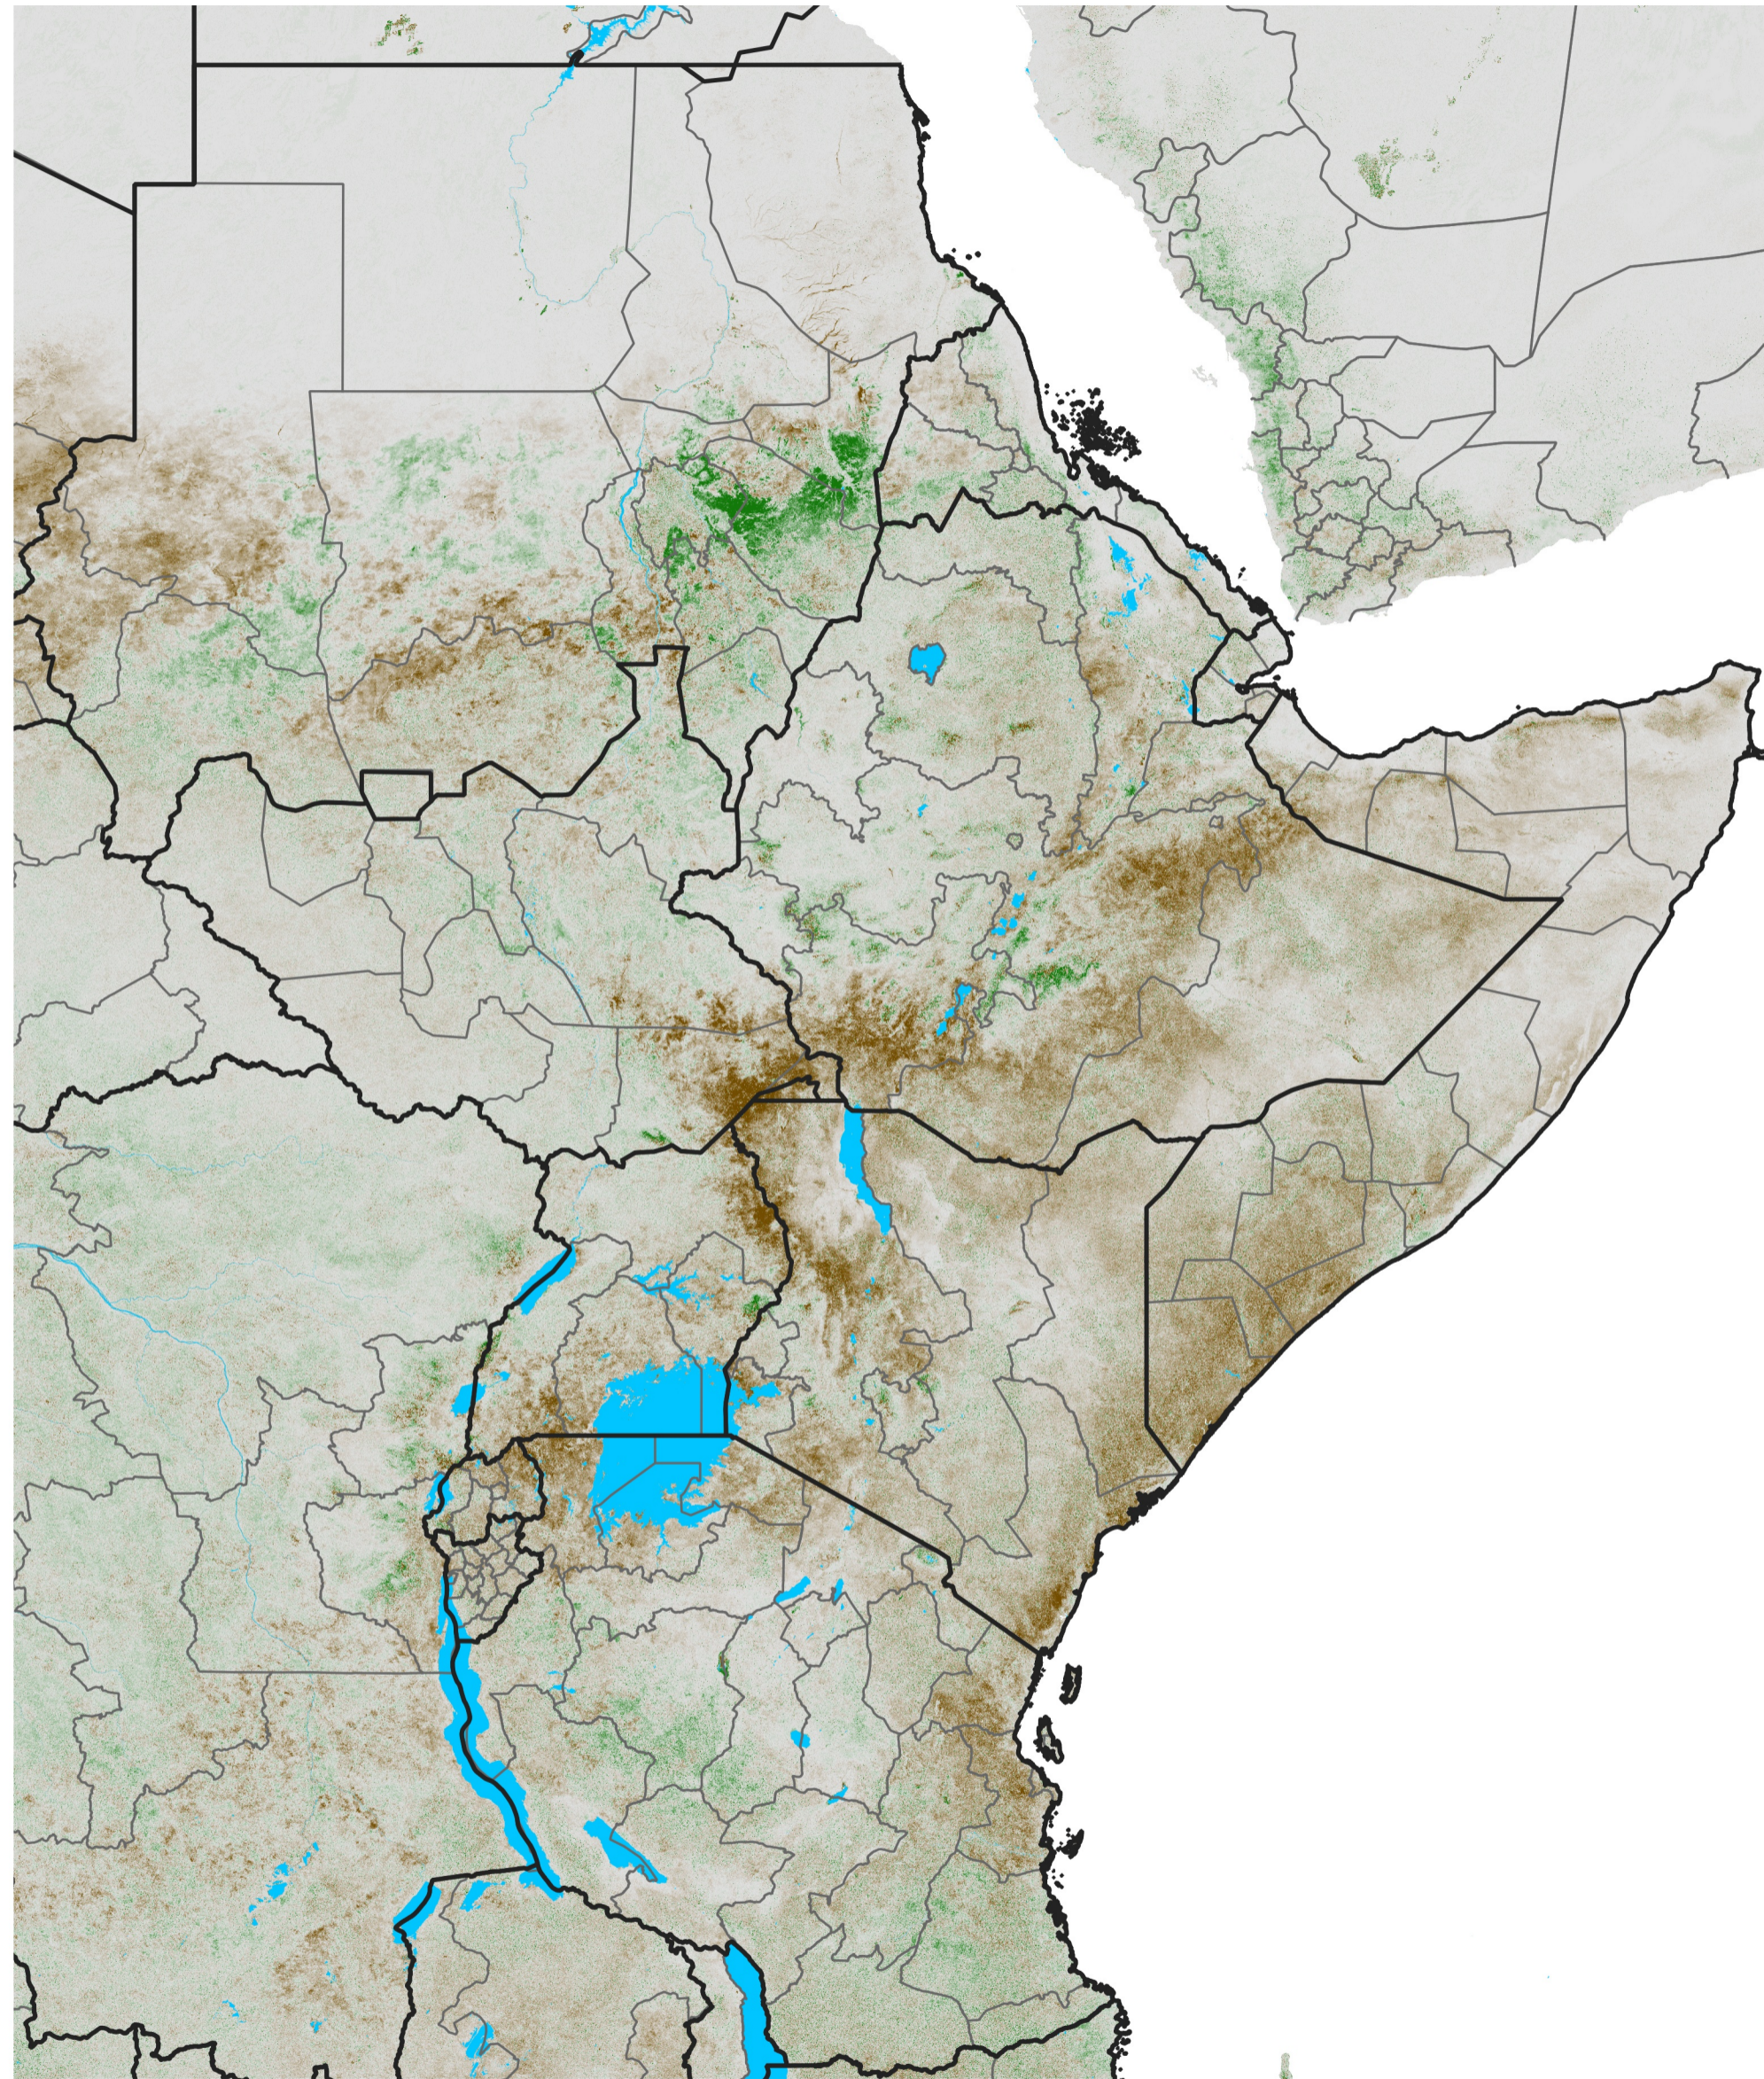

East Africa NDVI Anomaly

2016 minus Mean (2012 - 2021)

Period 54 / Sep 21 - 30, 2016

NDVI Anomaly

< -0.3 -0.2 -0.1 -0.05 0.05 0.1 0.2 > 0.3

Negative

No Difference

Positive