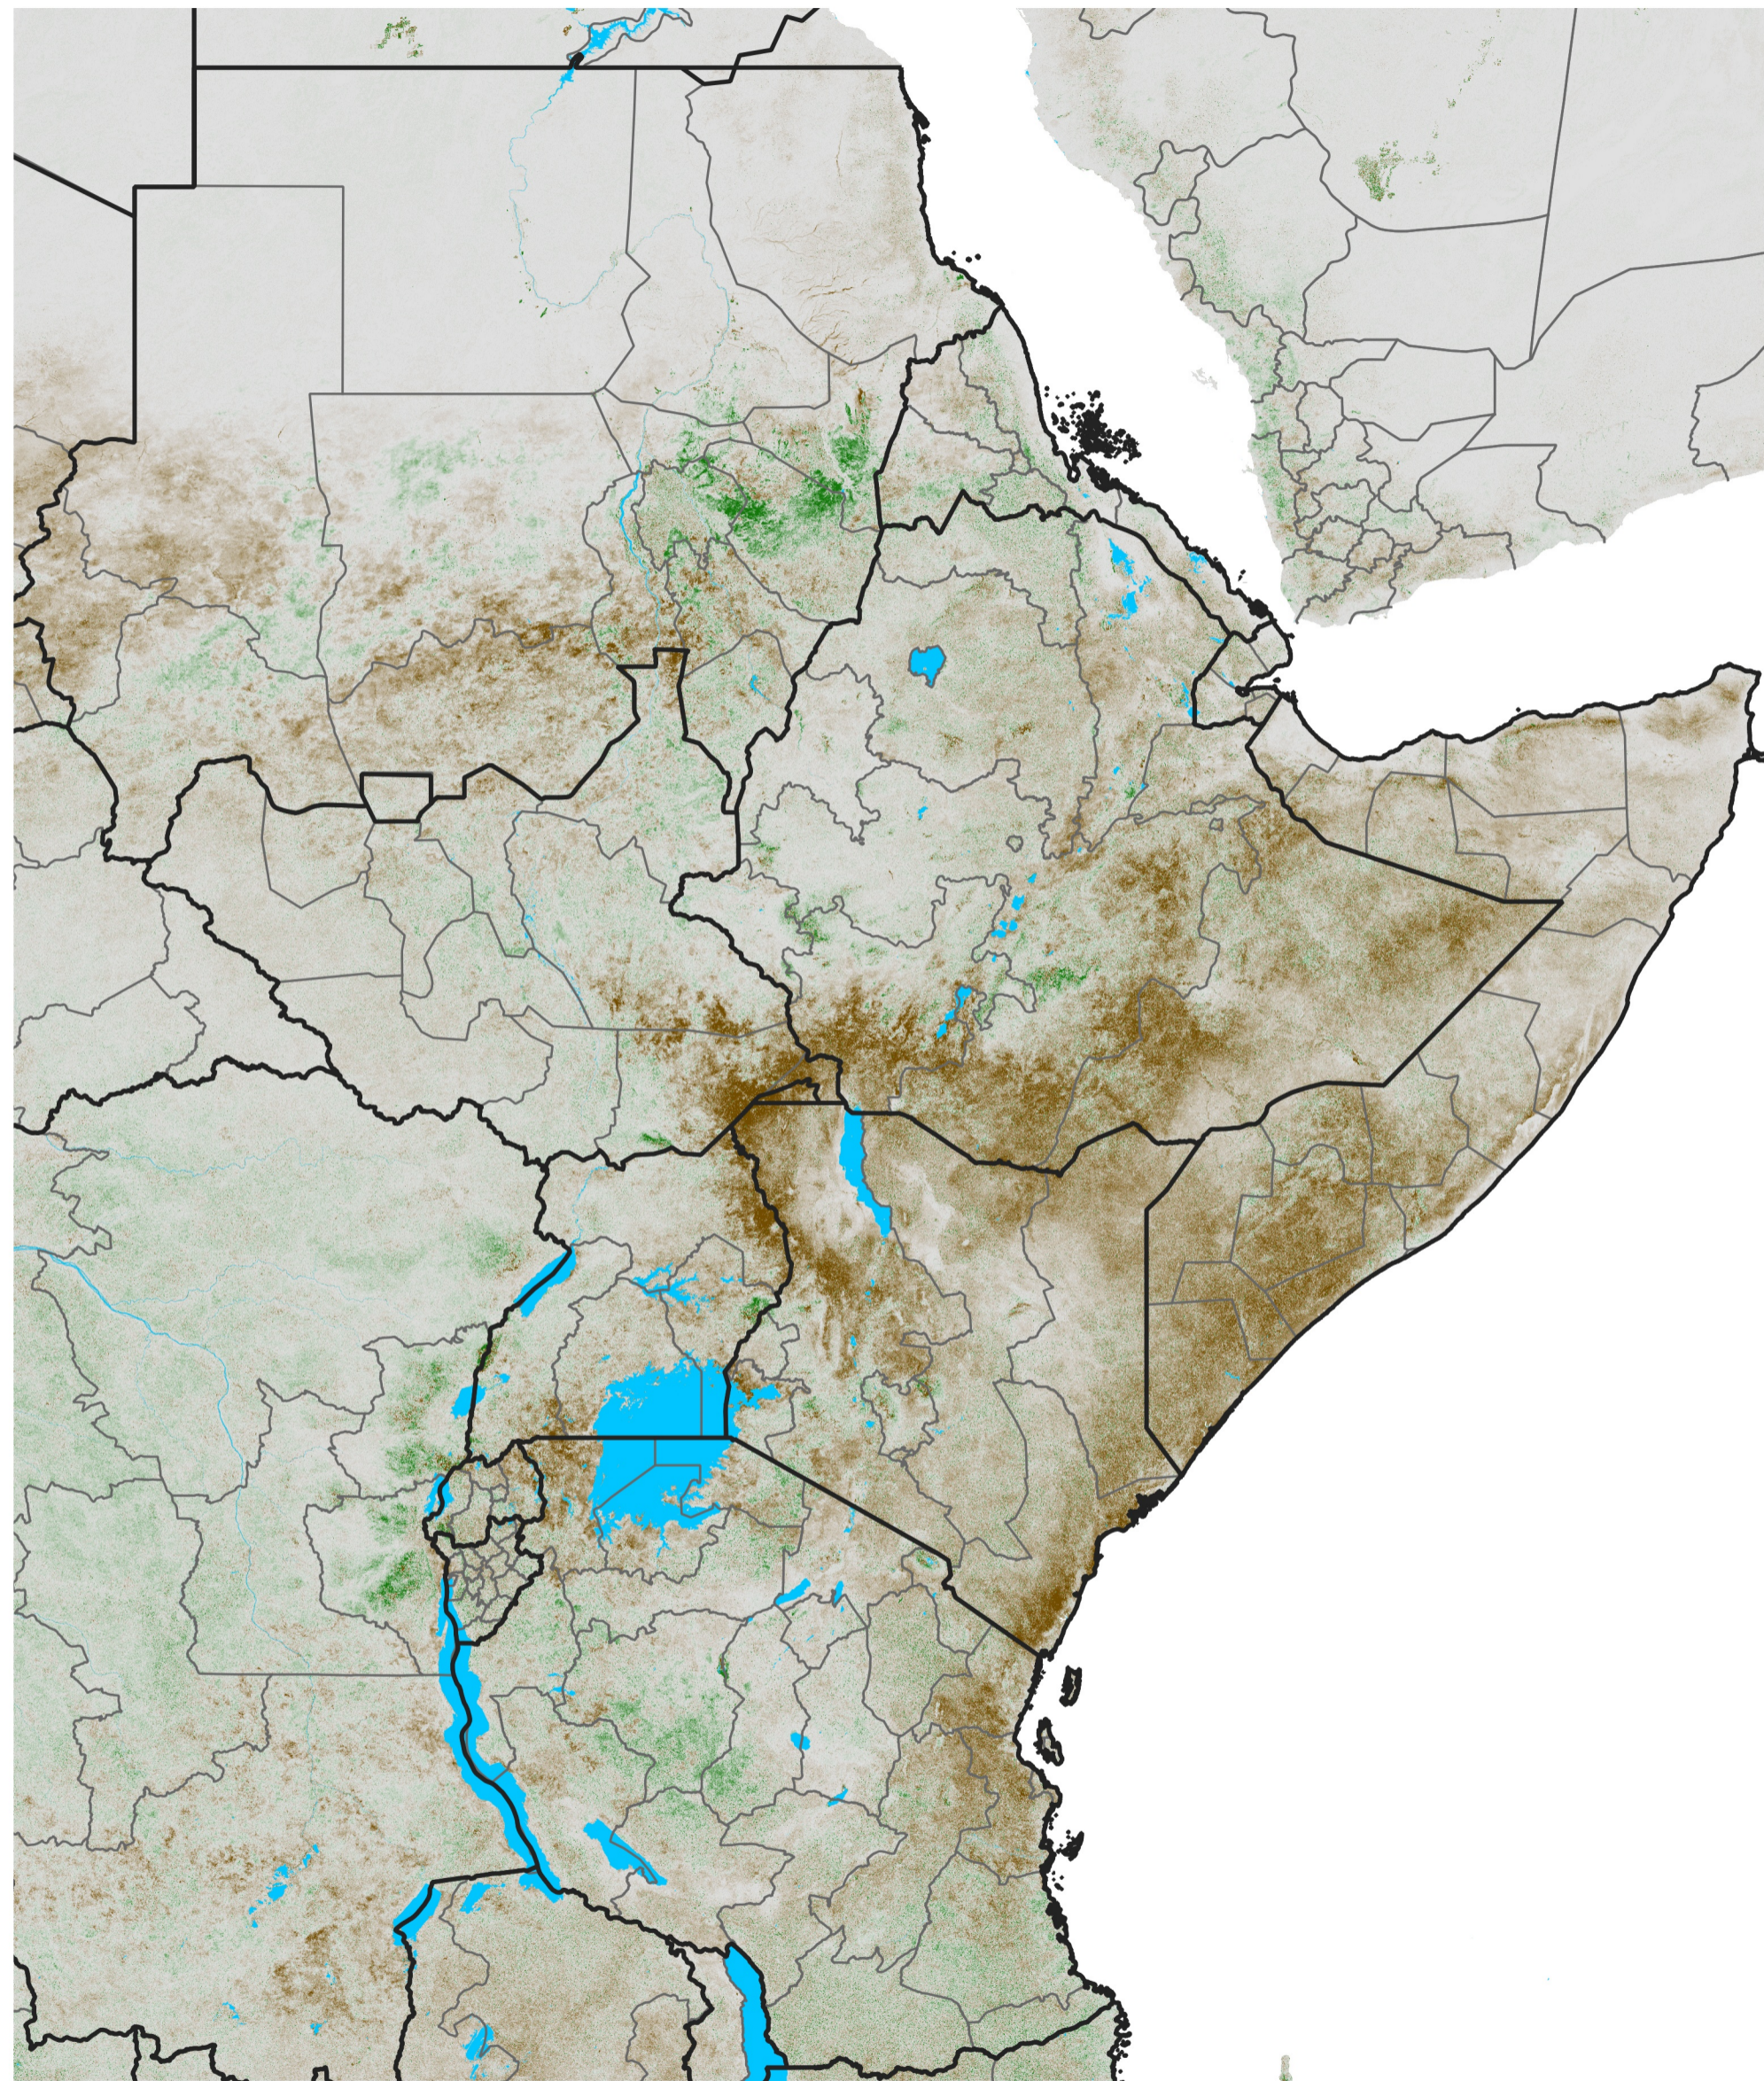

East Africa NDVI Anomaly

2016 minus Mean (2012 - 2021)

Period 57 / Oct 06 - 15, 2016

NDVI Anomaly

< -0.3 -0.2 -0.1 -0.05 0.05 0.1 0.2 >0.3

Negative

No Difference

Positive