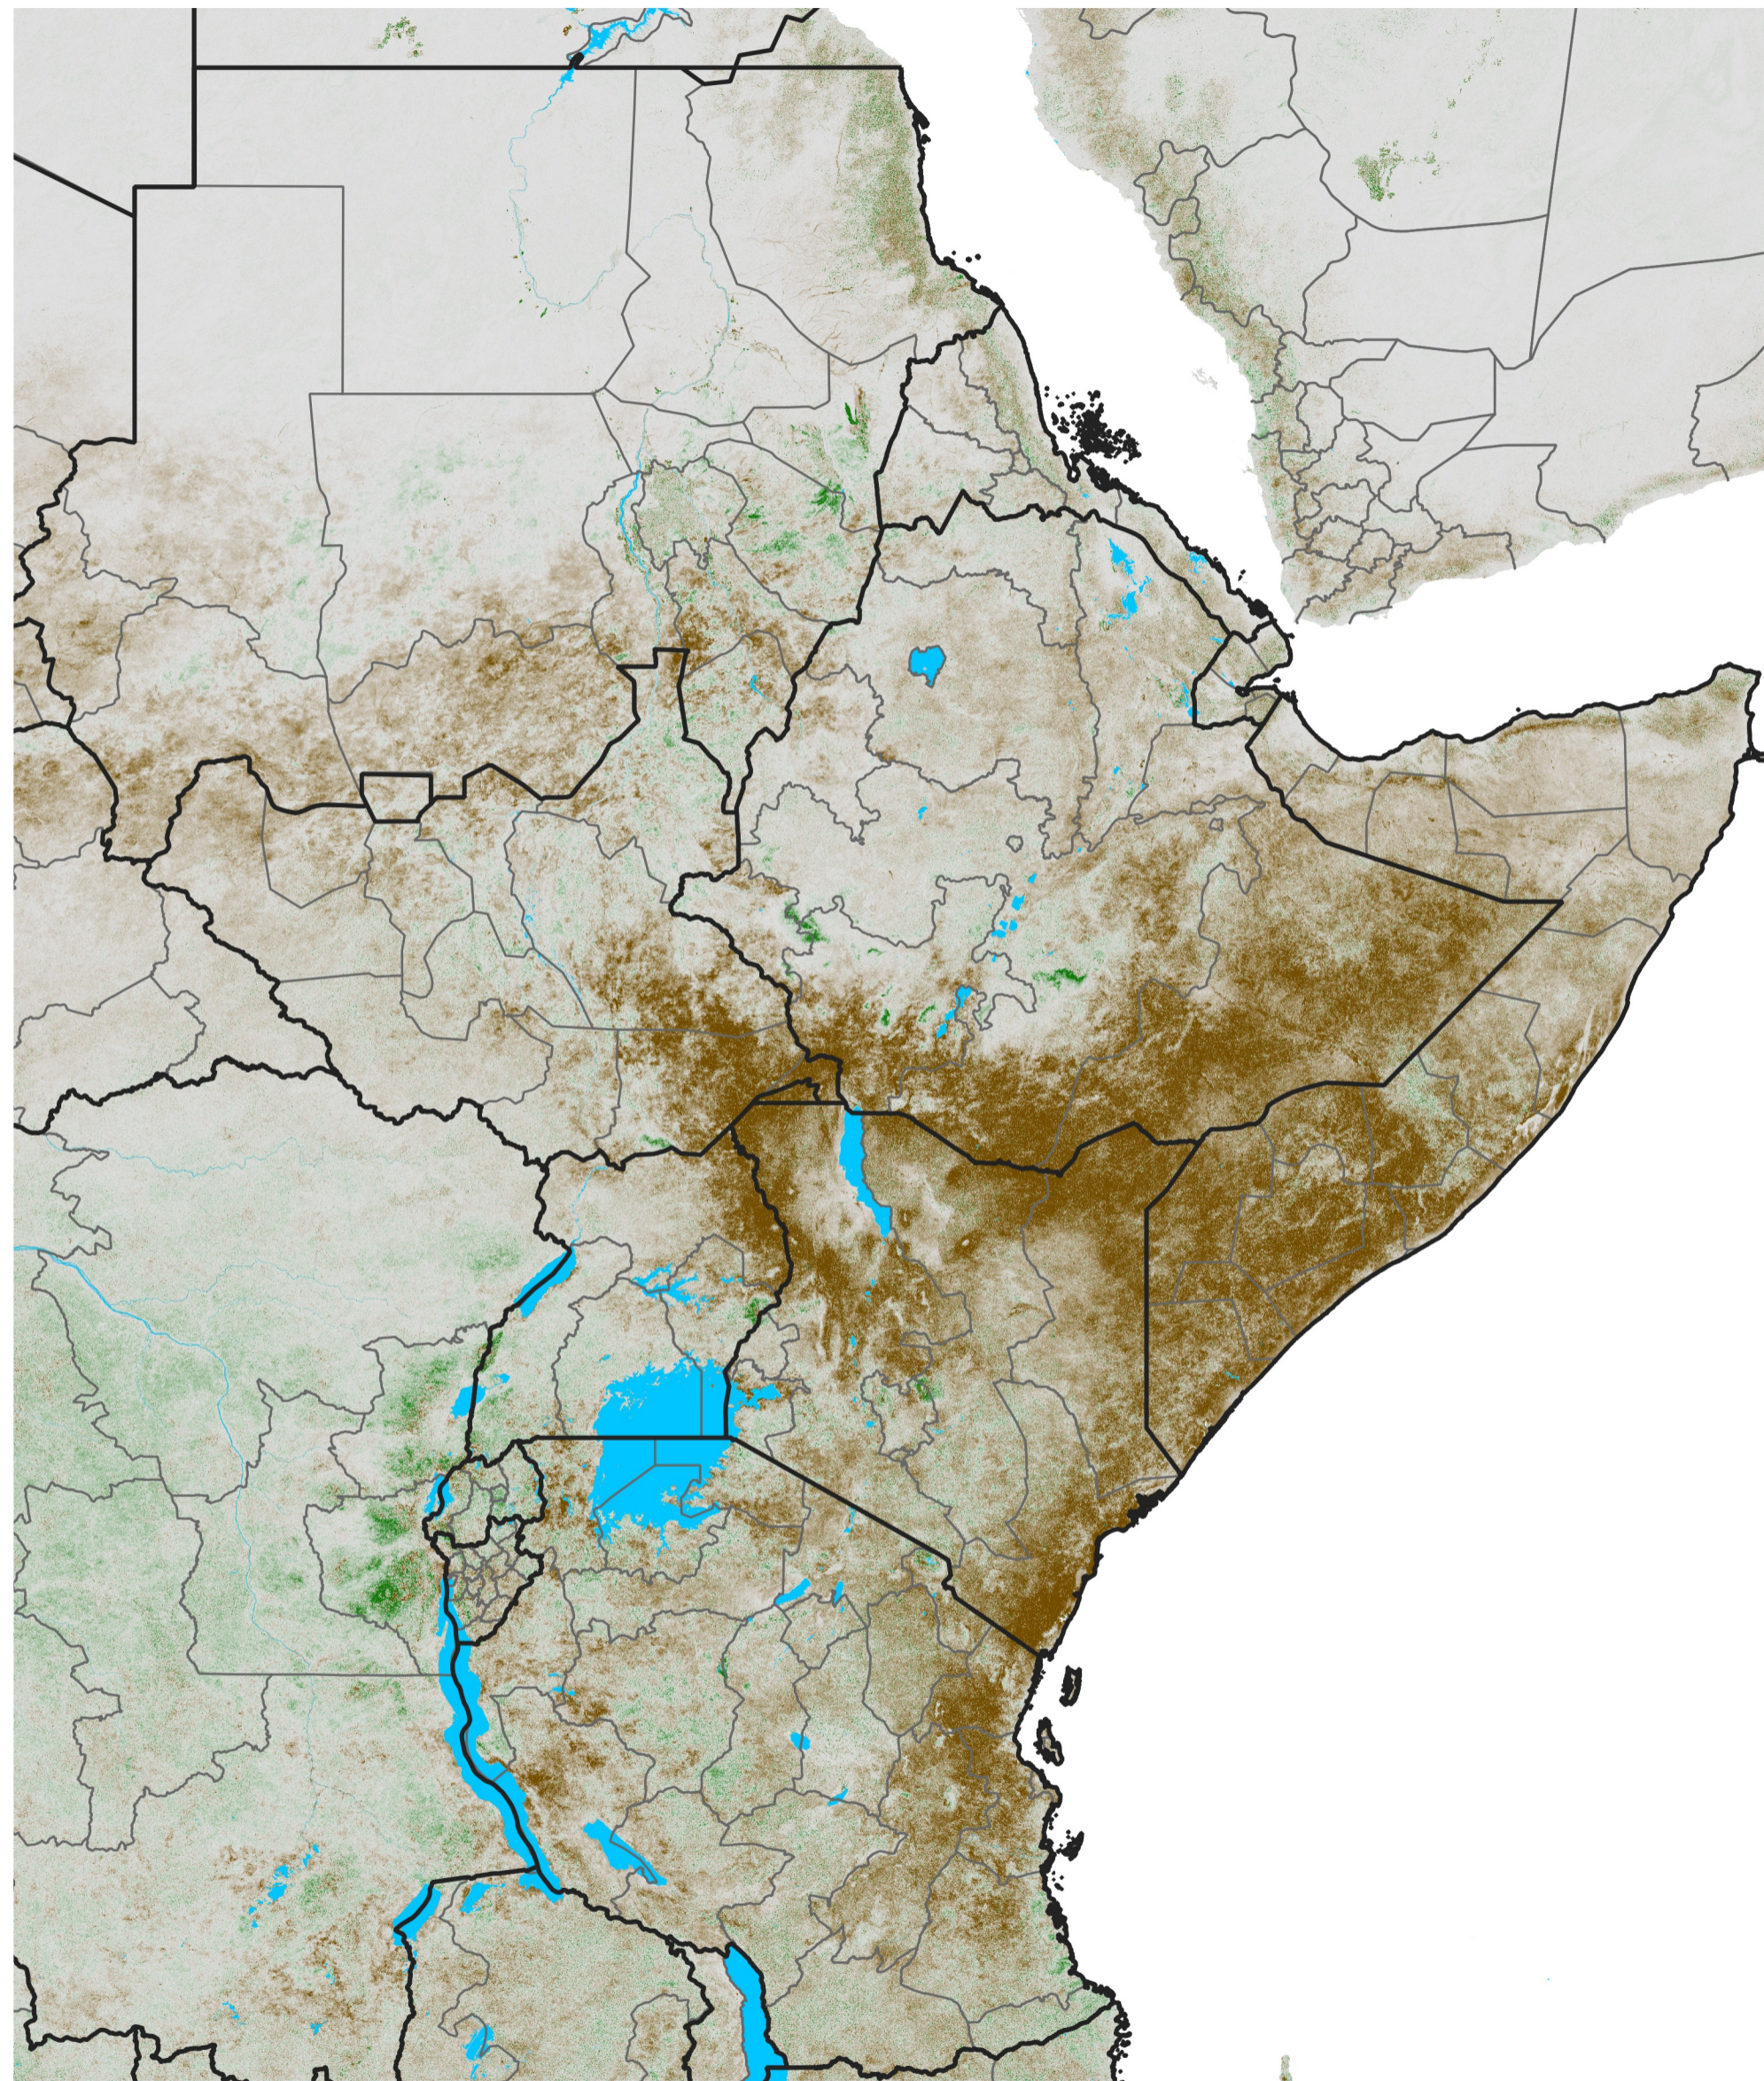

# East Africa NDVI Anomaly

2016 minus Mean (2012 - 2021)

Period 63 / Nov 06 - 15, 2016

## NDVI Anomaly

< -0.3   -0.2   -0.1   -0.05   0.05   0.1   0.2   >0.3

Negative

No Difference

Positive