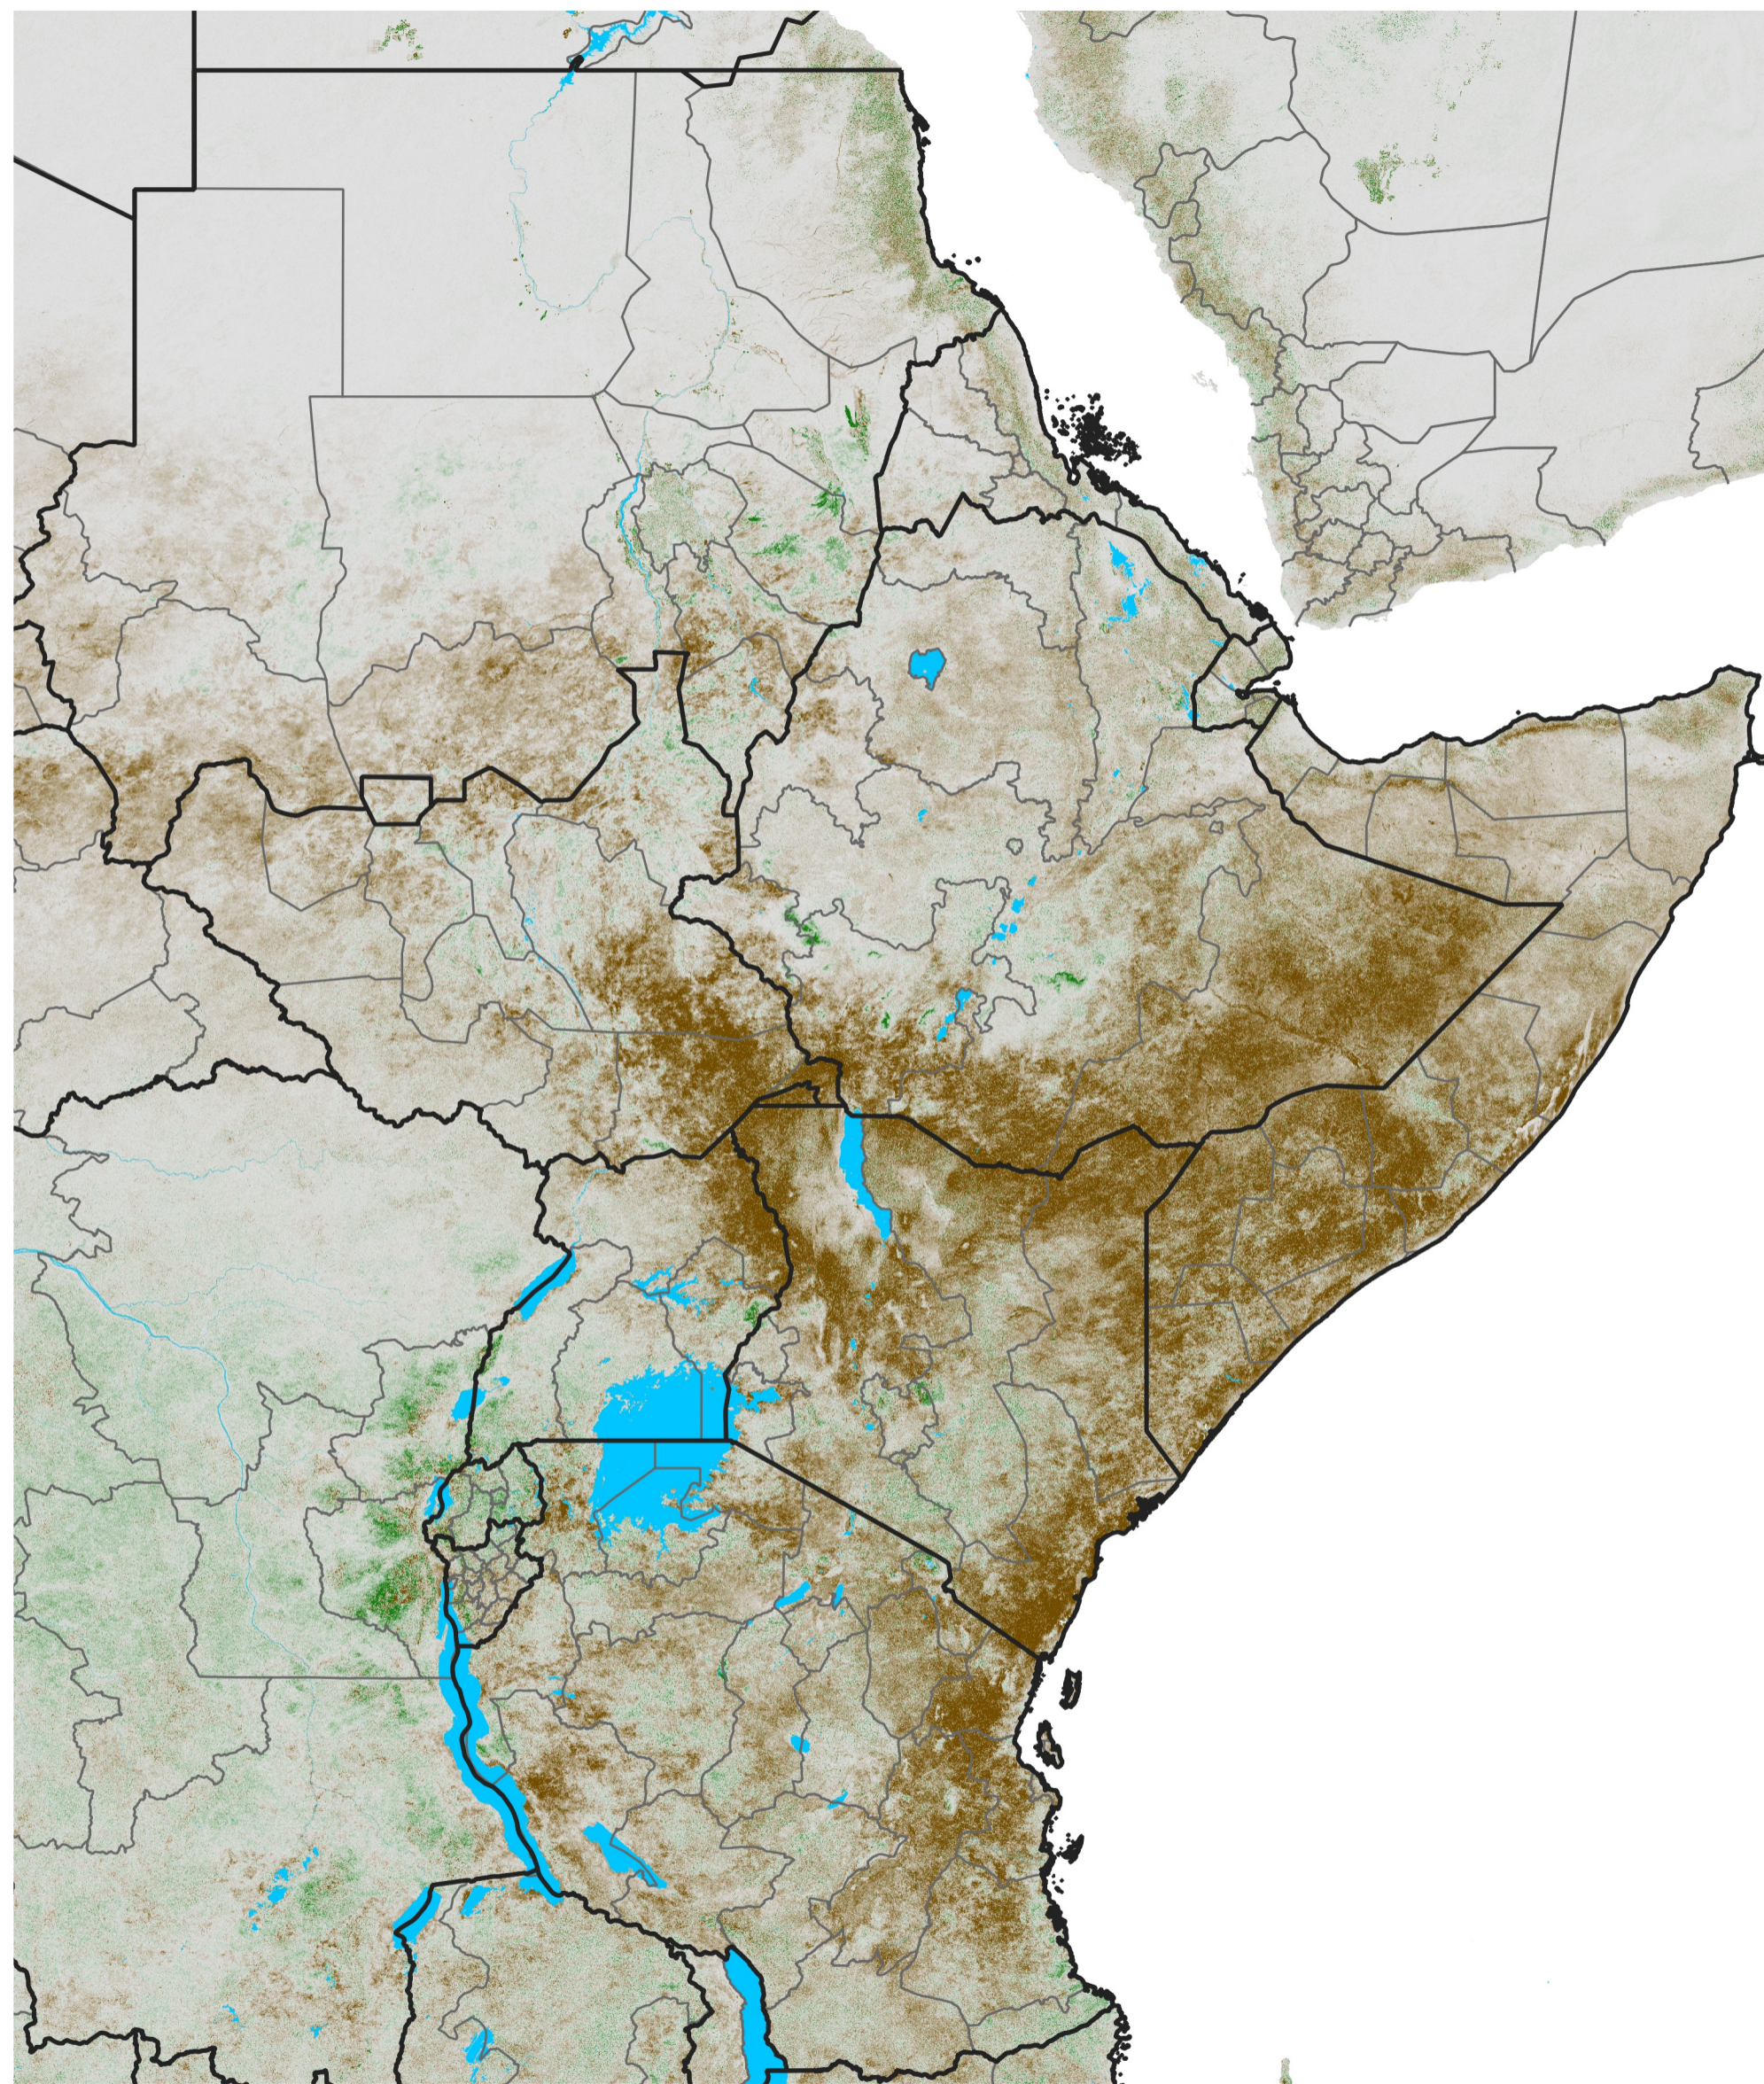

# East Africa NDVI Anomaly

2016 minus Mean (2012 - 2021)

Period 65 / Nov 16 - 25, 2016

### NDVI Anomaly

< -0.3   -0.2   -0.1   -0.05   0.05   0.1   0.2   >0.3

Negative

No Difference

Positive