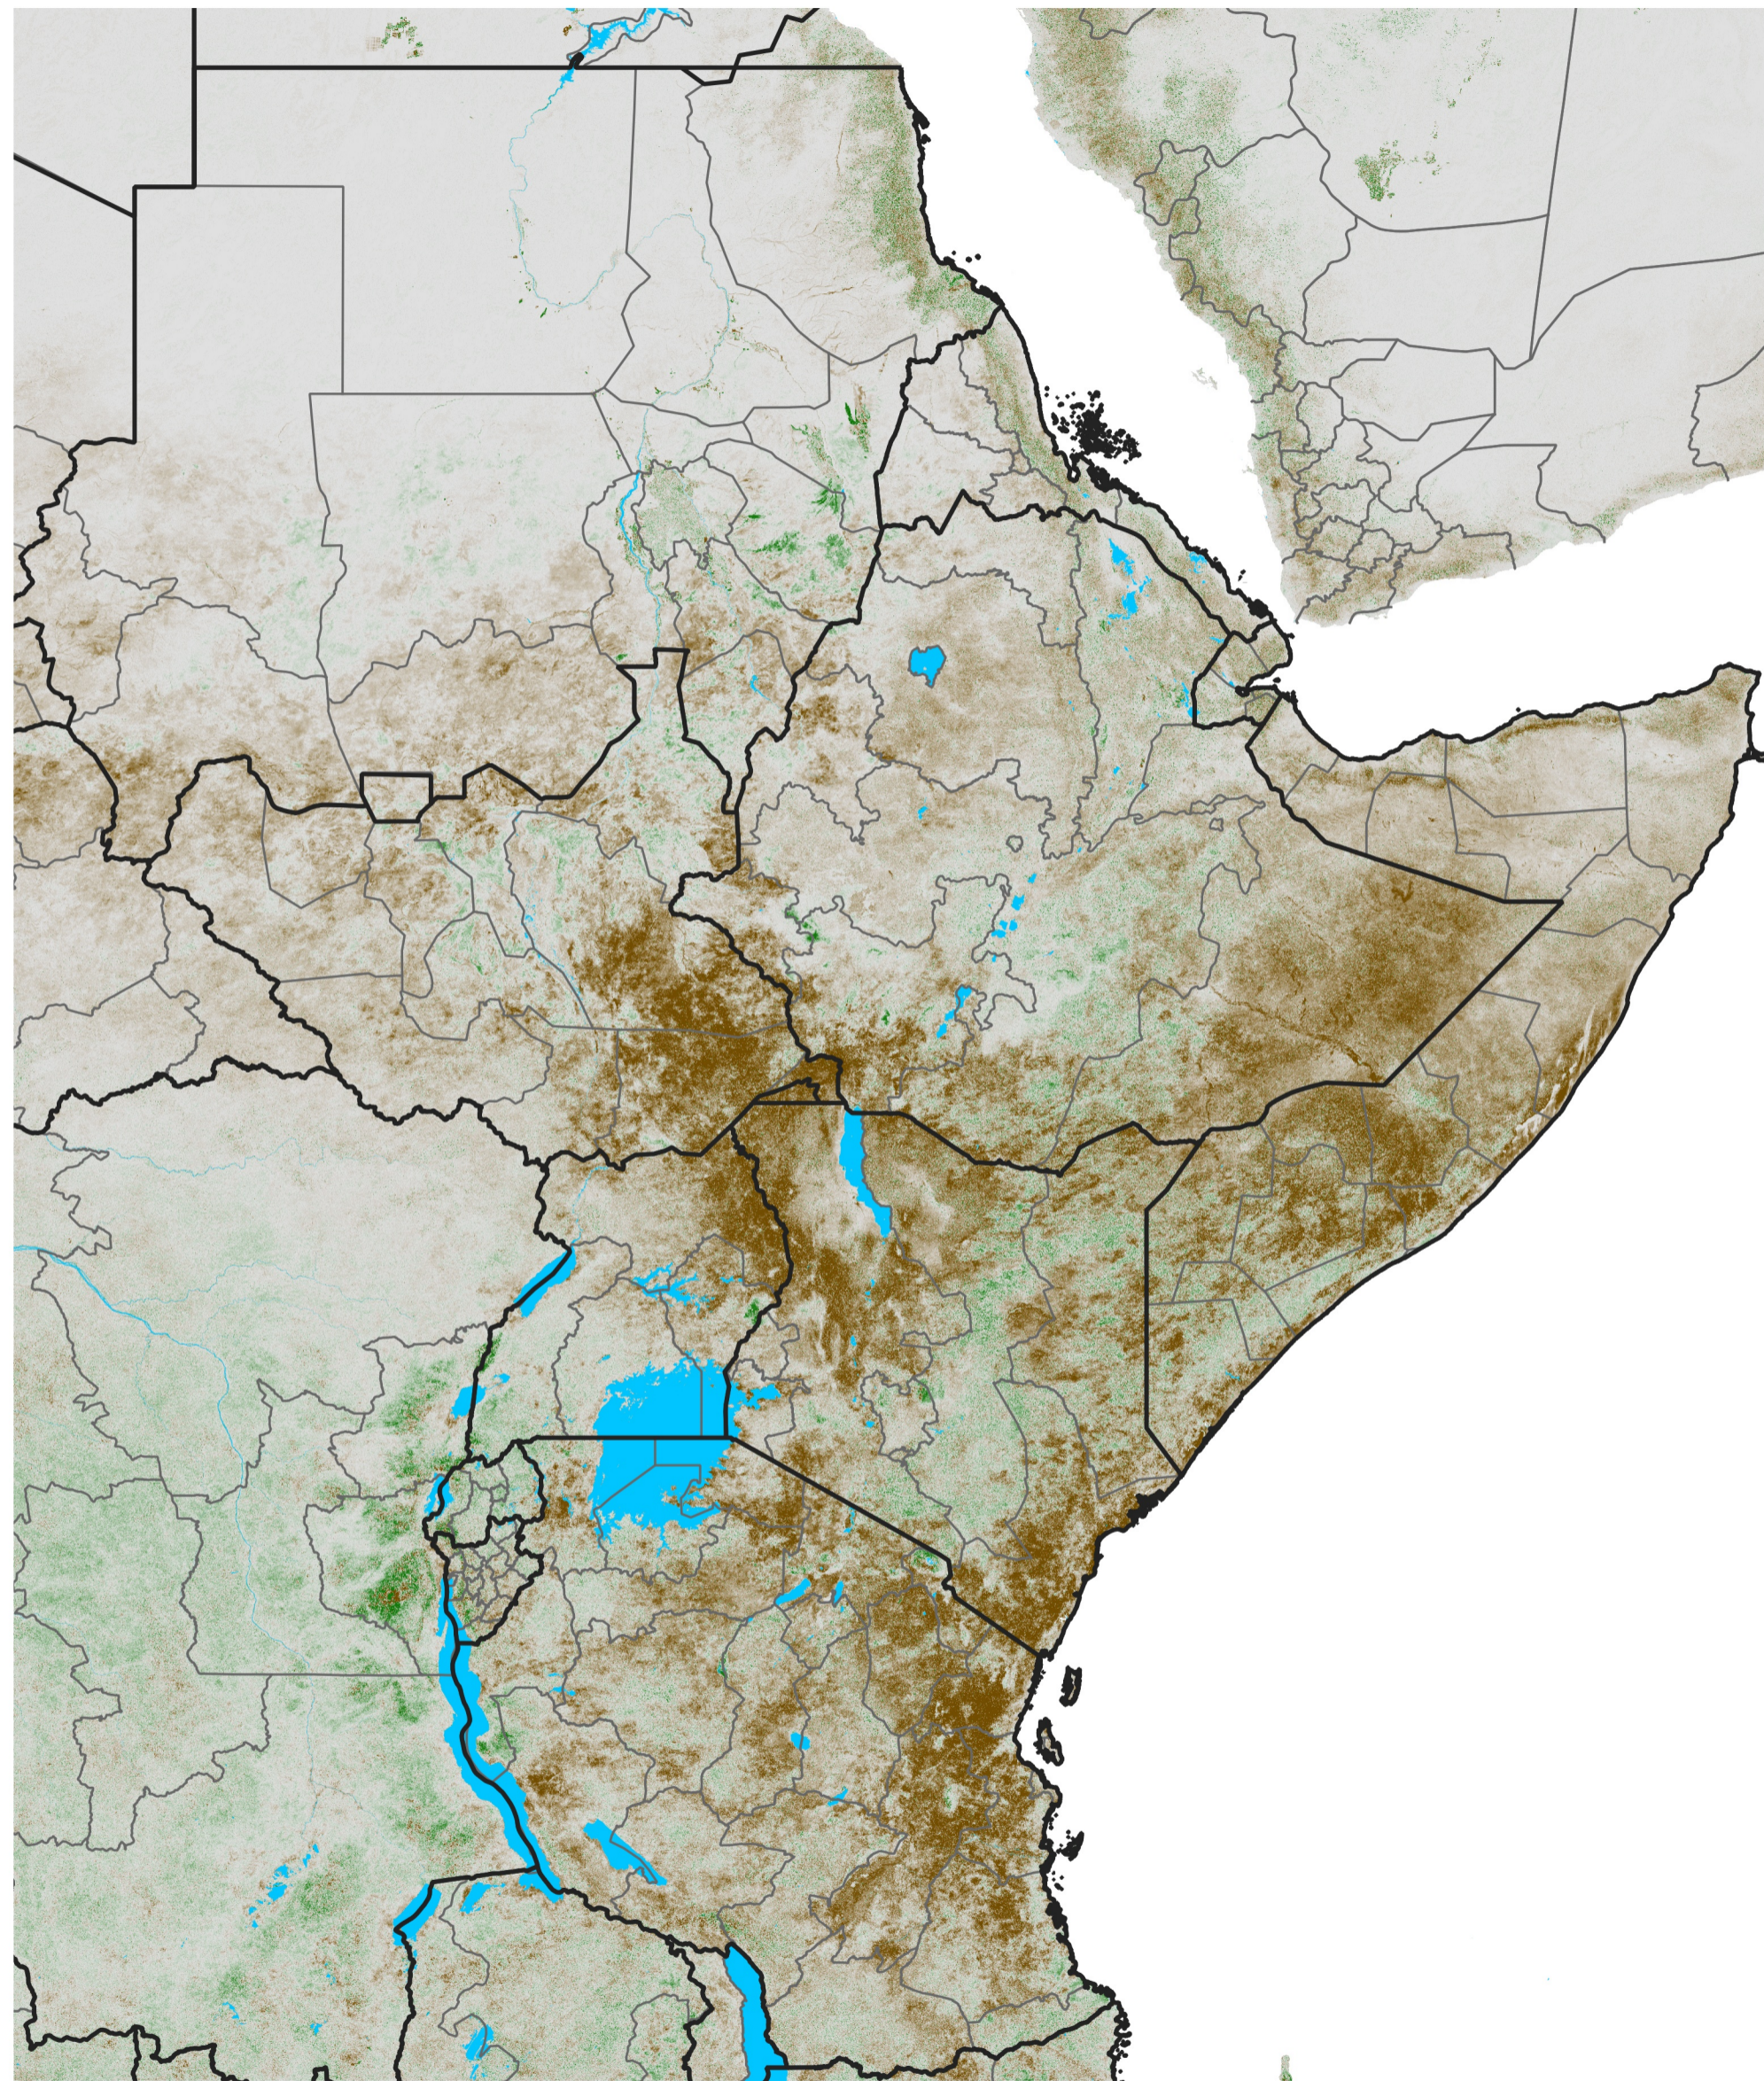

East Africa NDVI Anomaly

2016 minus Mean (2012 - 2021)

Period 68 / Dec 01 - 10, 2016

NDVI Anomaly

< -0.3 -0.2 -0.1 -0.05 0.05 0.1 0.2 >0.3

Negative

No Difference

Positive