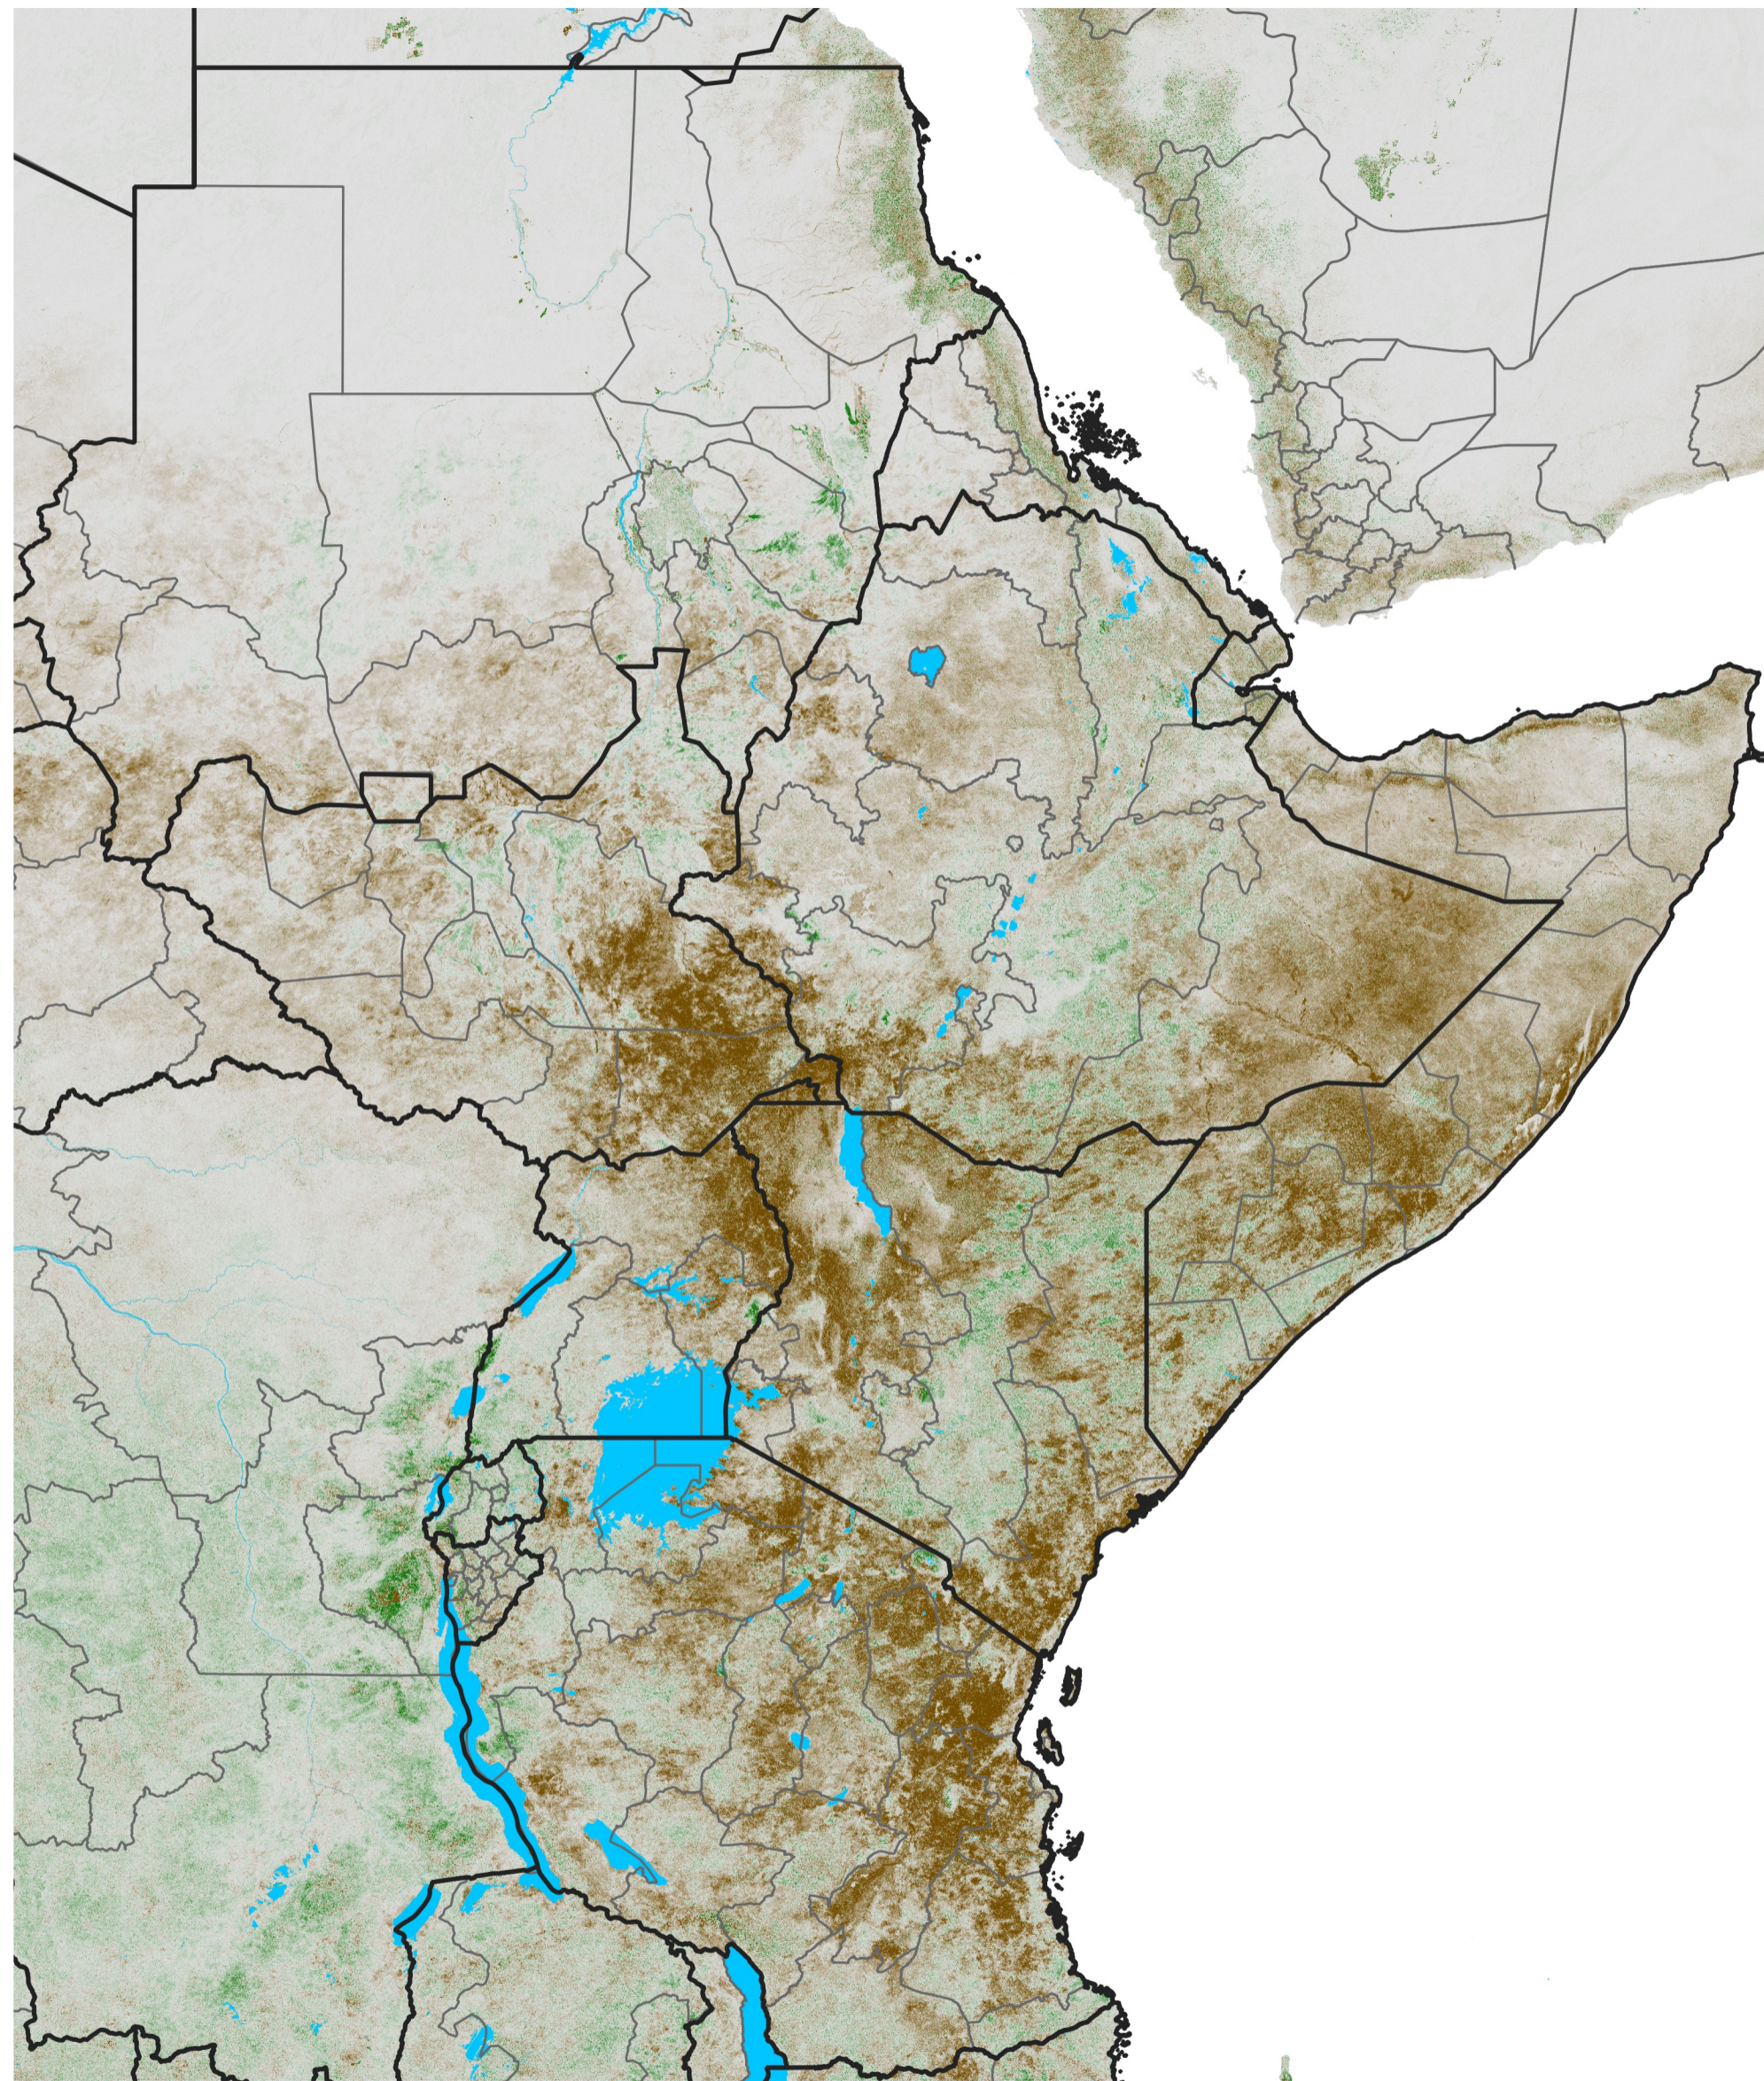

East Africa NDVI Anomaly

2016 minus Mean (2012 - 2021)

Period 69 / Dec 06 - 15, 2016

NDVI Anomaly

< -0.3 -0.2 -0.1 -0.05 0.05 0.1 0.2 >0.3

Negative

No Difference

Positive