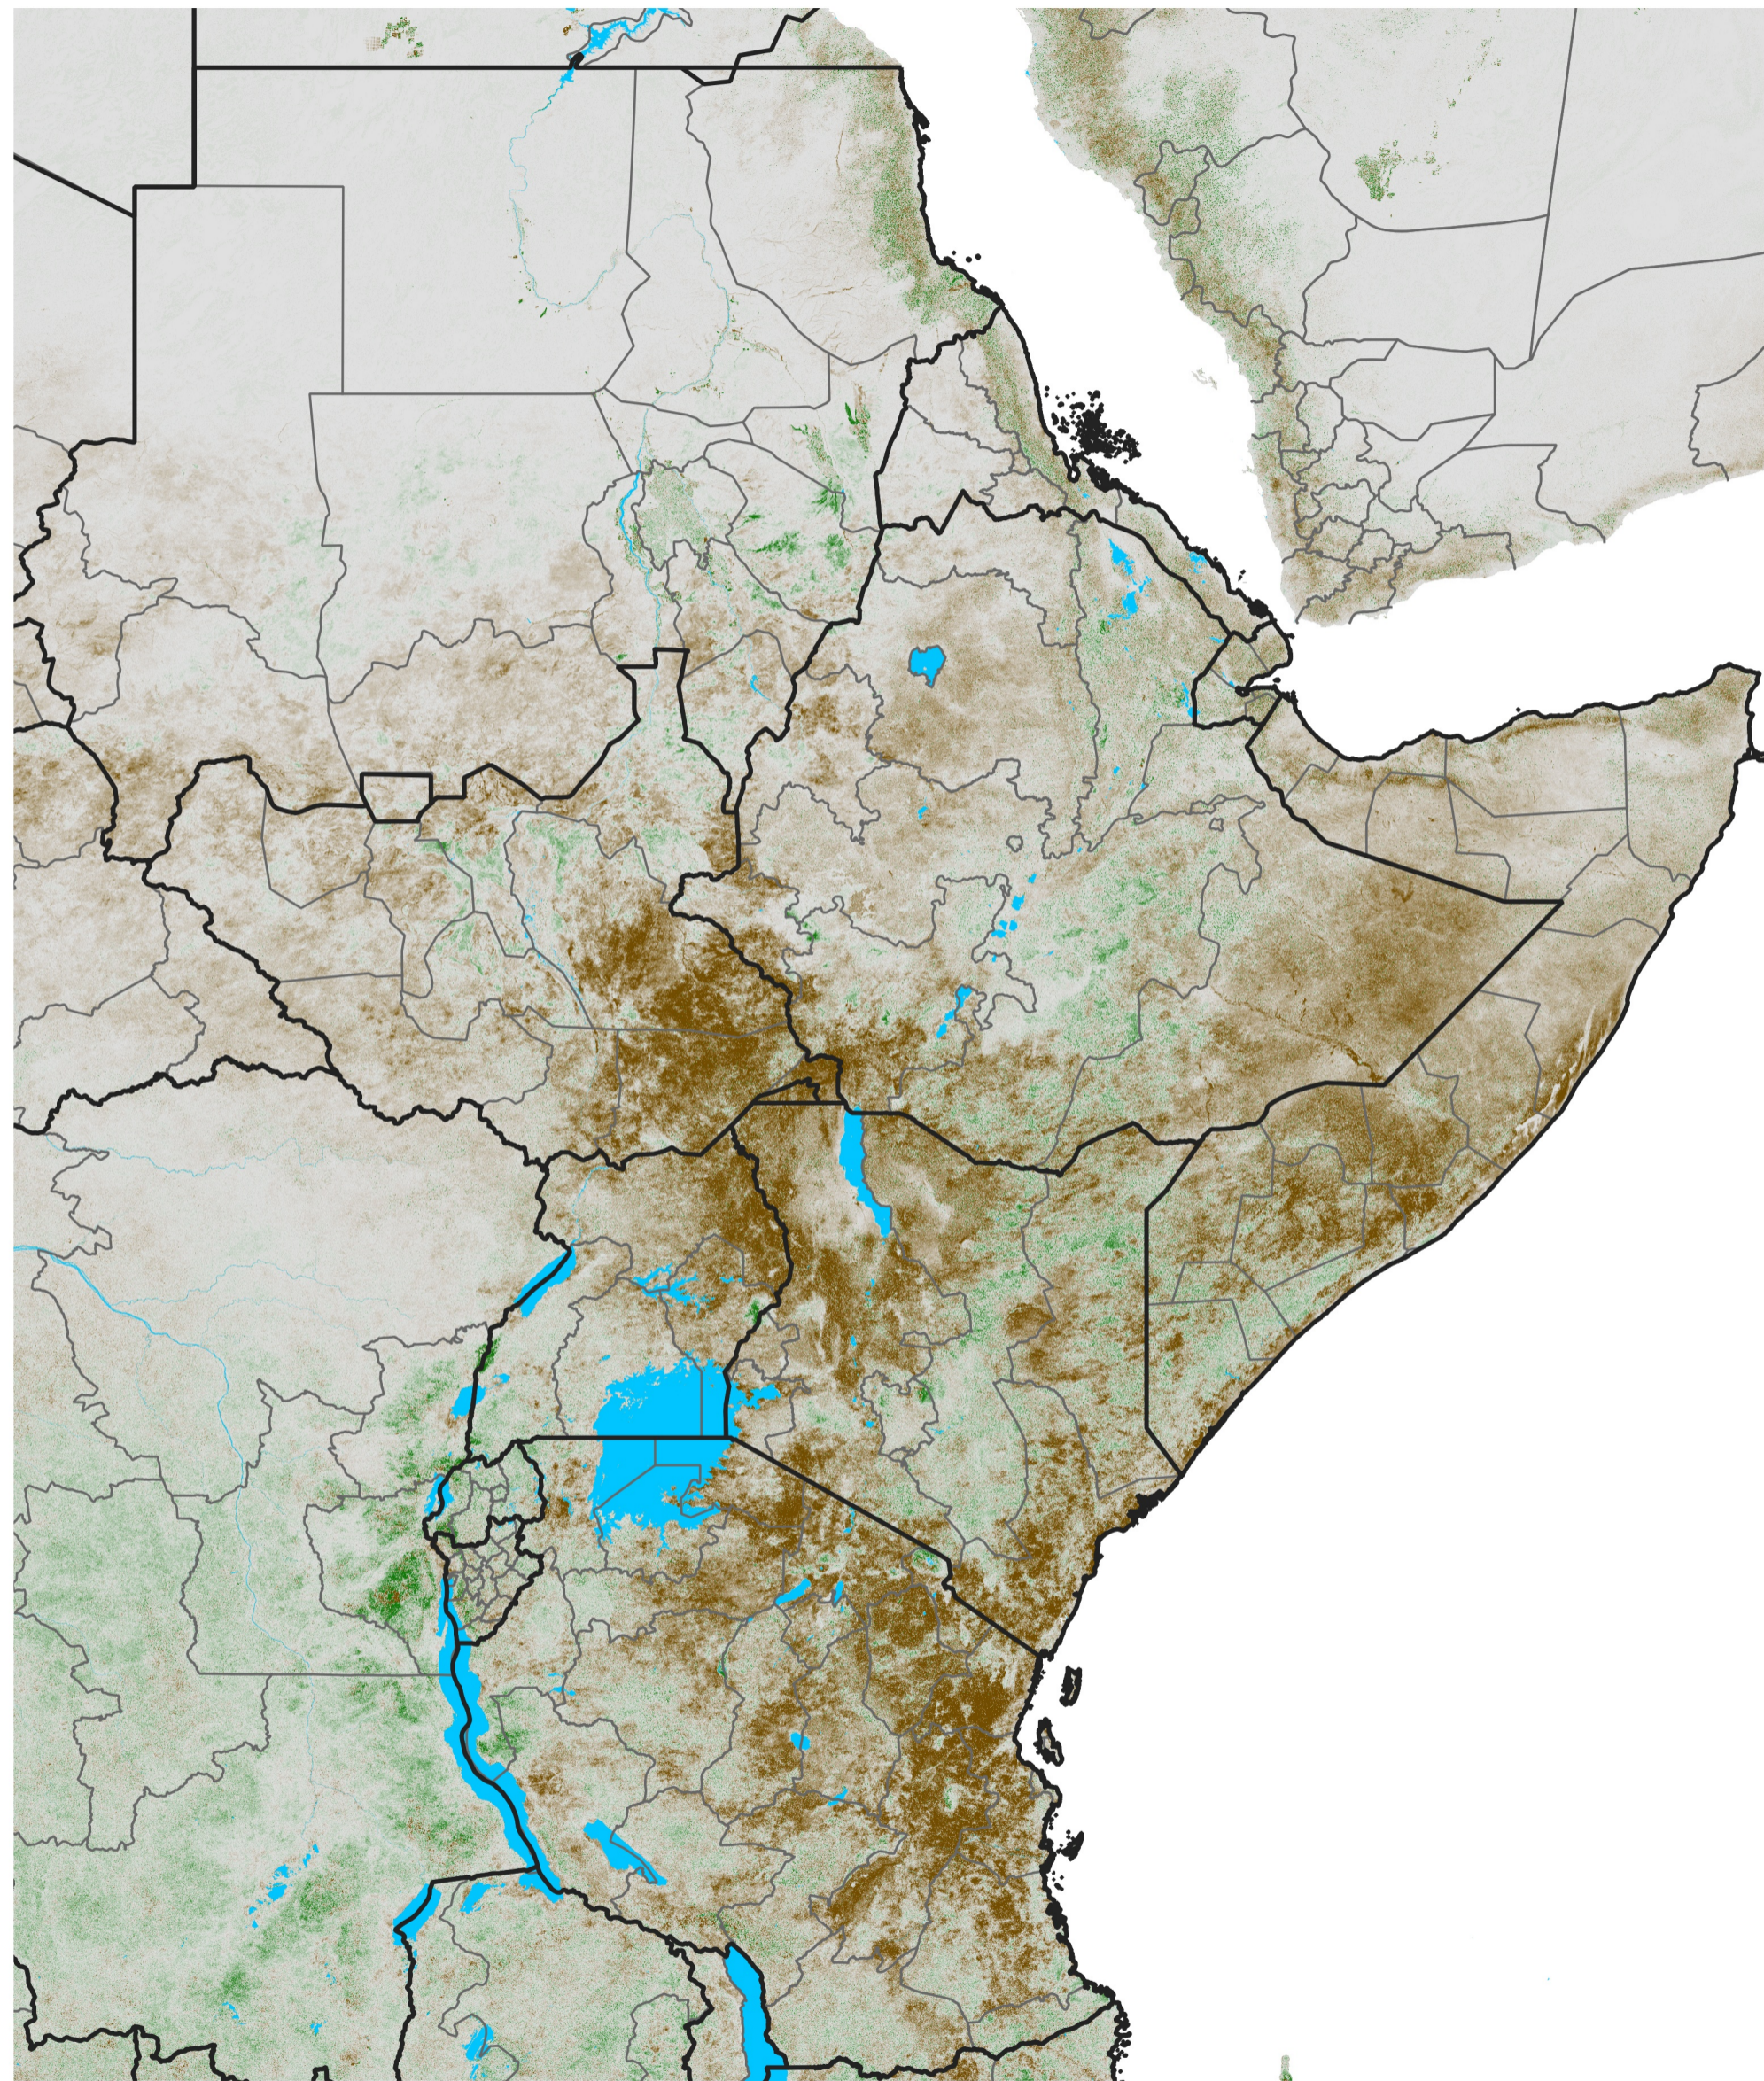

East Africa NDVI Anomaly

2016 minus Mean (2012 - 2021)

Period 70 / Dec 11 - 20, 2016

NDVI Anomaly

< -0.3 -0.2 -0.1 -0.05 0.05 0.1 0.2 >0.3

Negative

No Difference

Positive