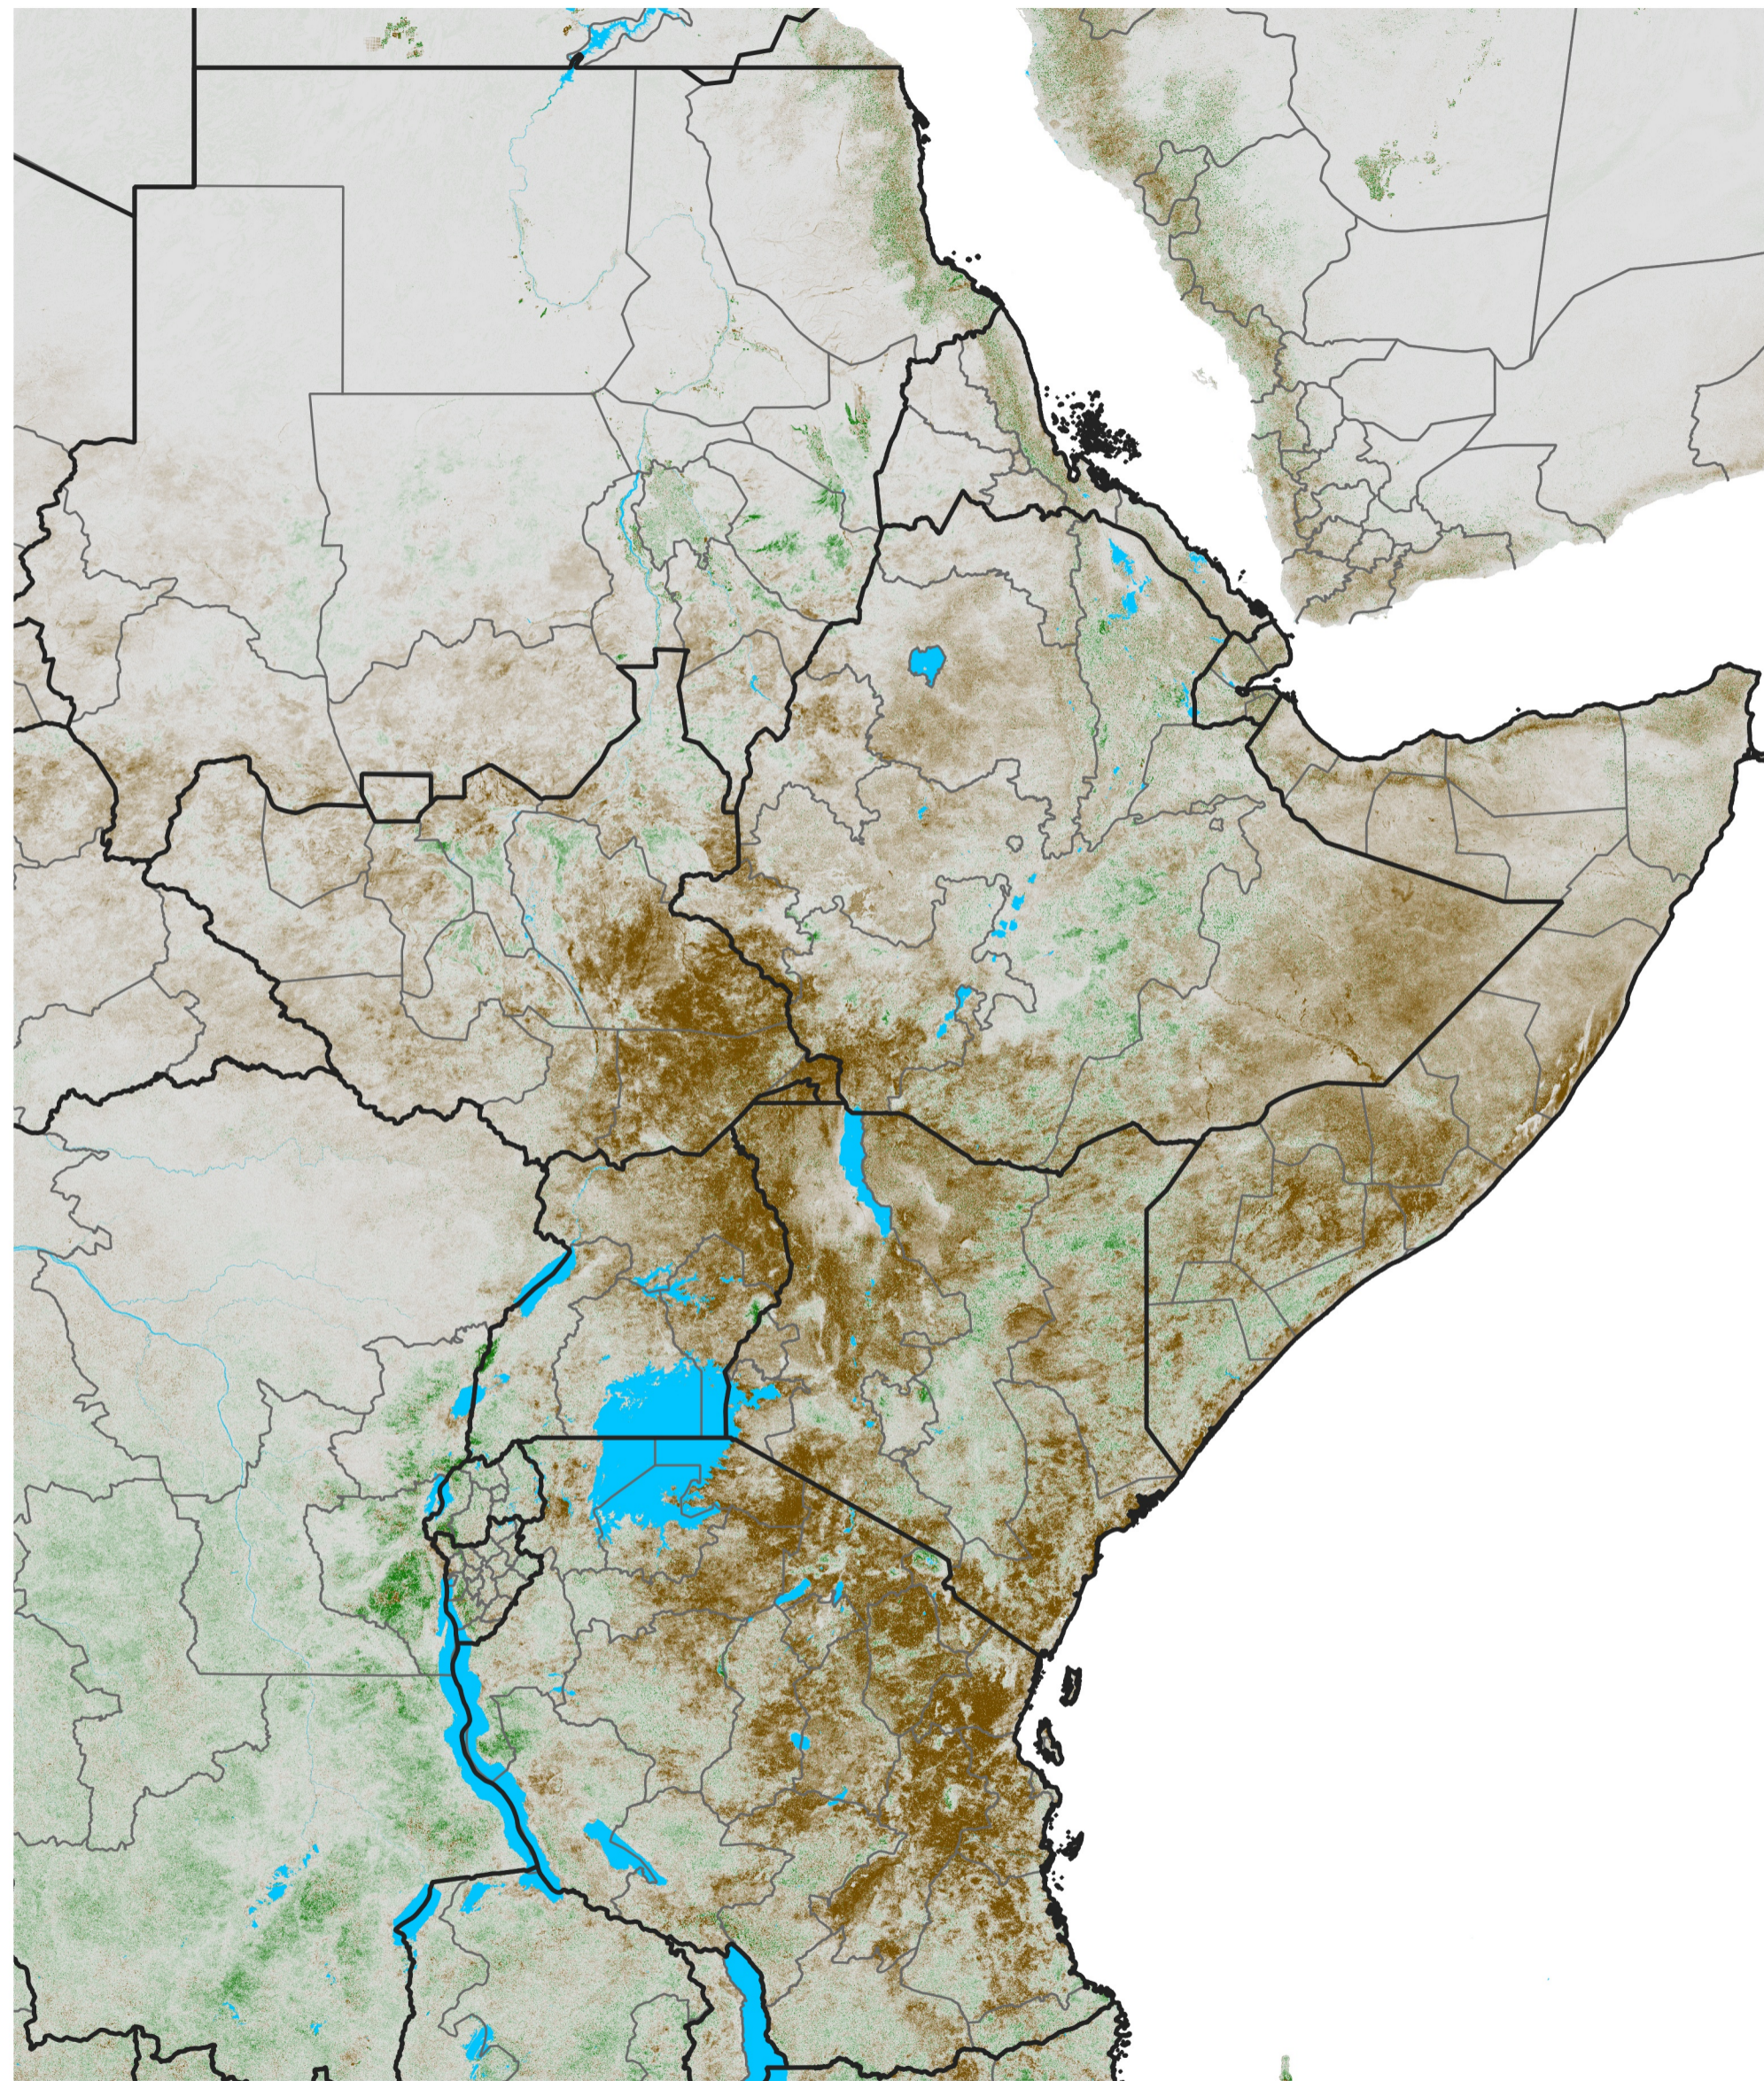

East Africa NDVI Anomaly

2016 minus Mean (2012 - 2021)

Period 71 / Dec 16 - 25, 2016

NDVI Anomaly

< -0.3 -0.2 -0.1 -0.05 0.05 0.1 0.2 >0.3

Negative

No Difference

Positive