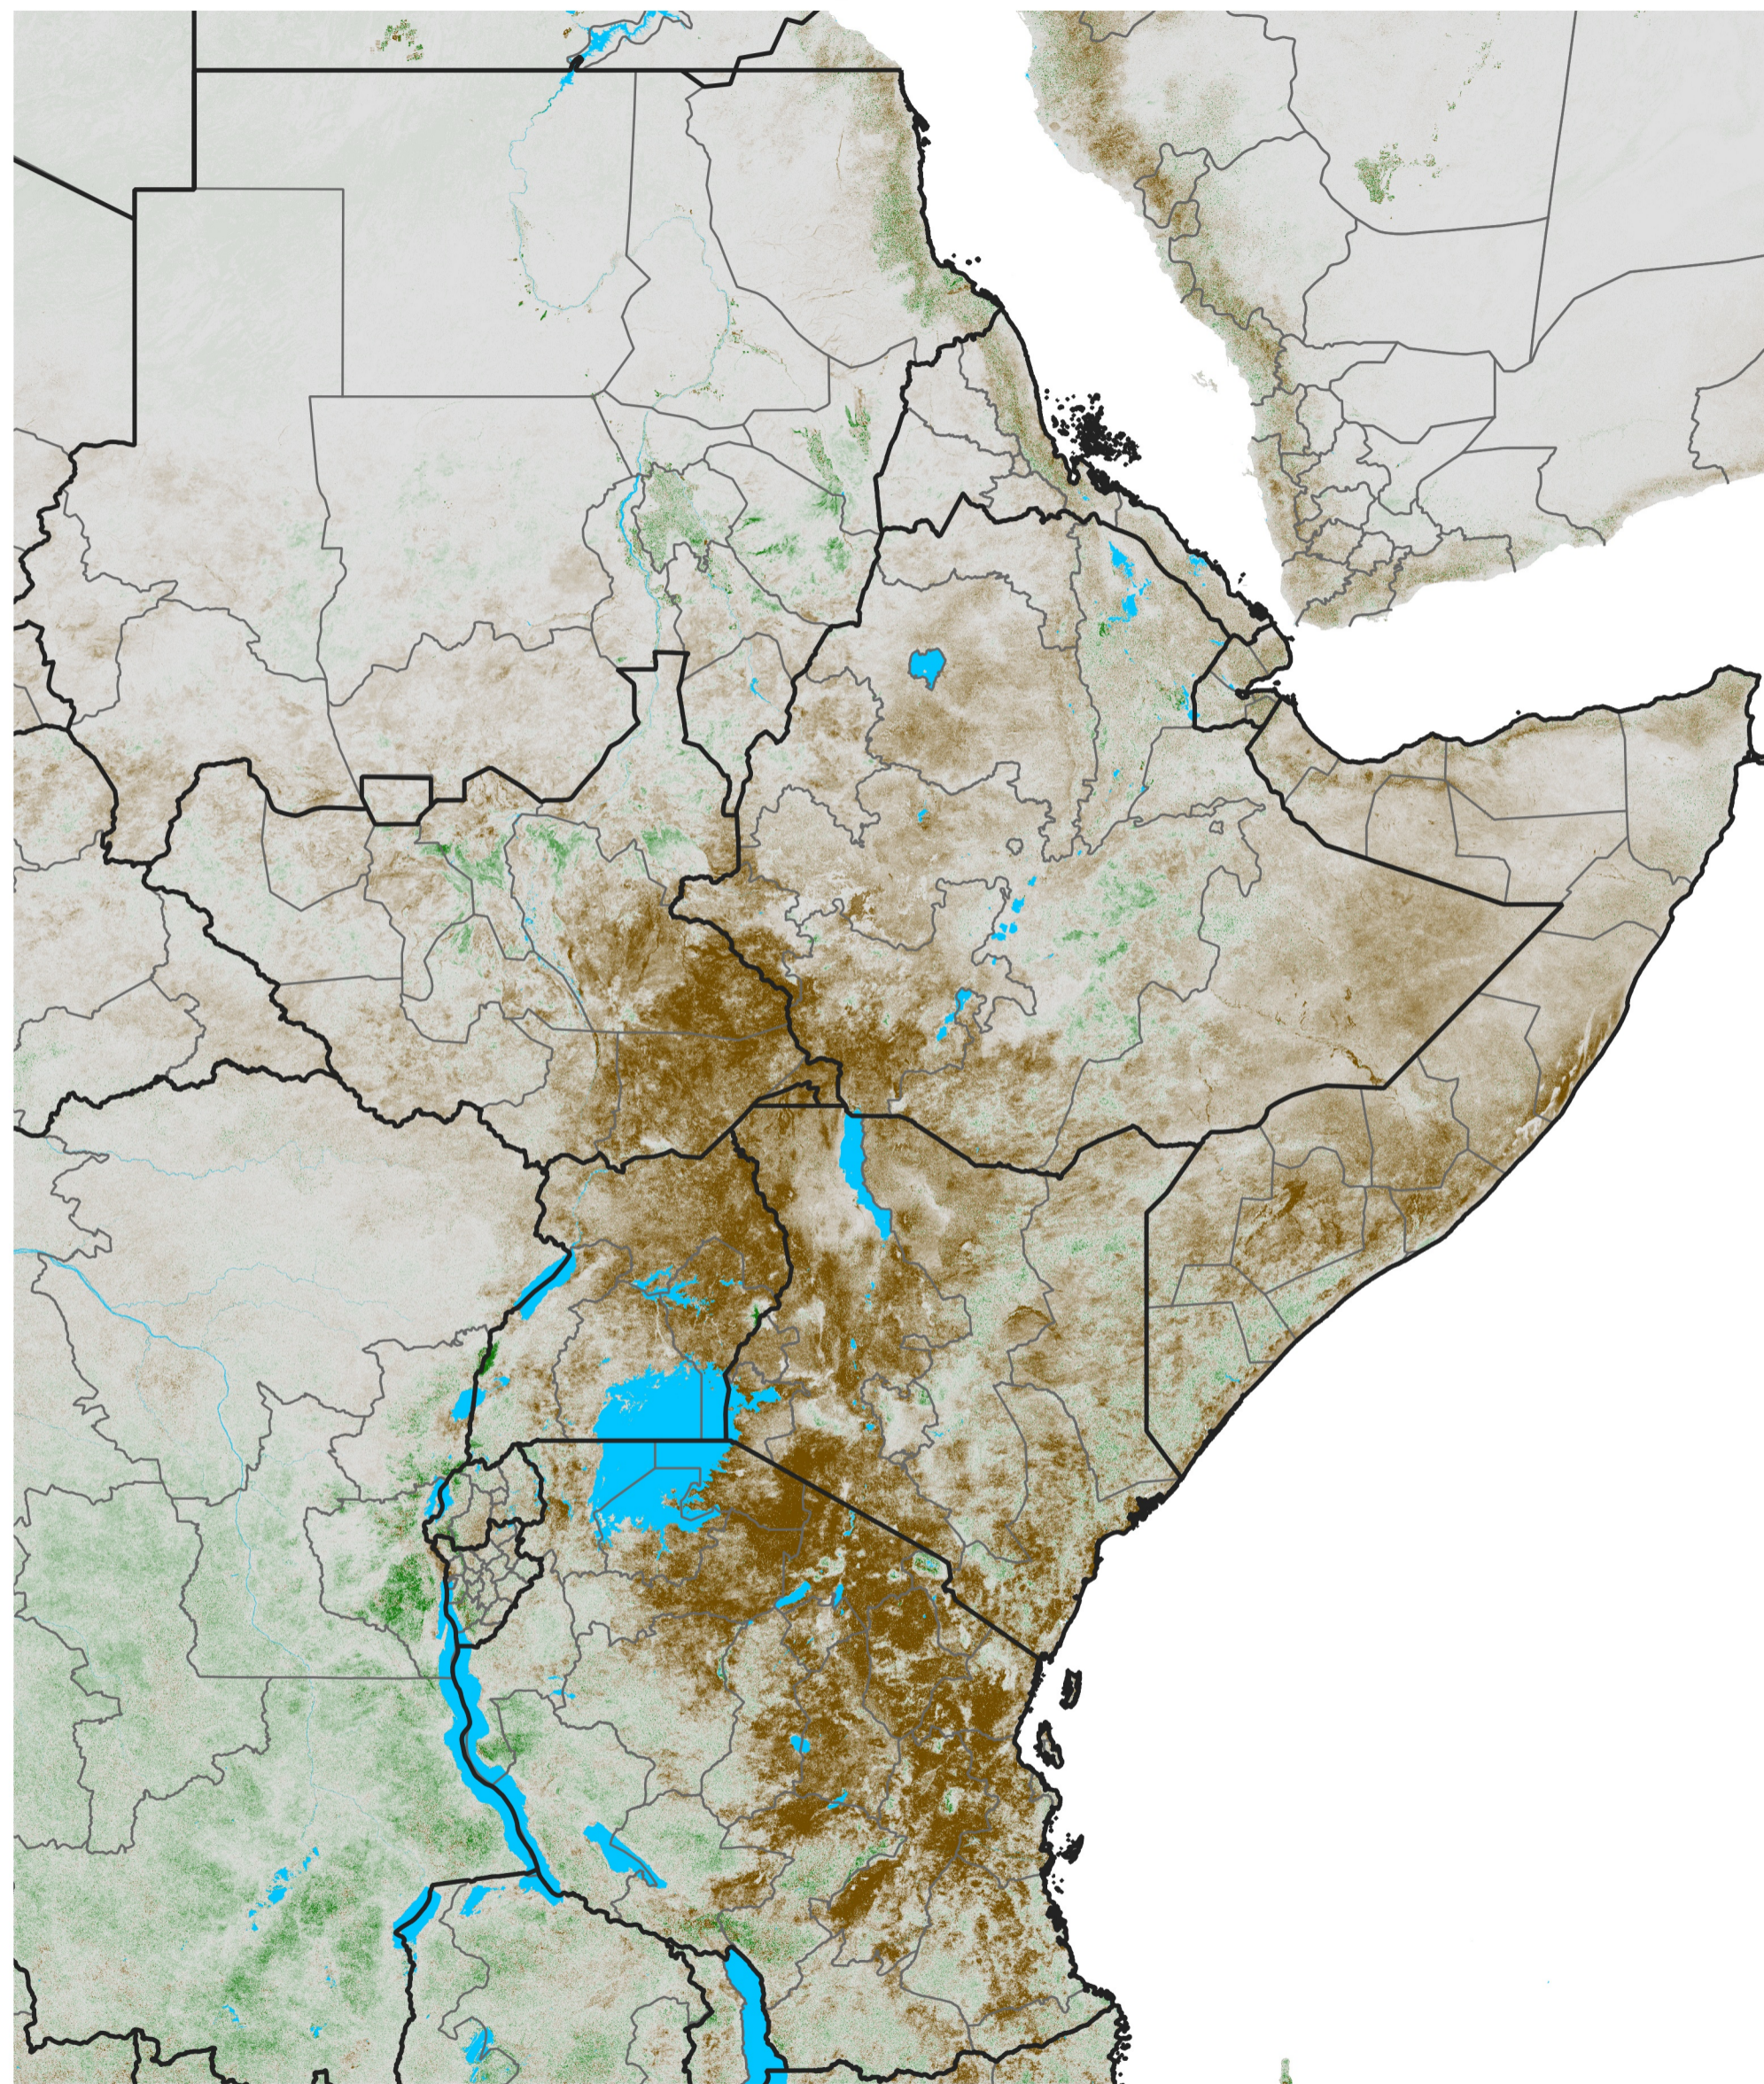

East Africa NDVI Anomaly

2017 minus Mean (2012 - 2021)

Period 02 / Jan 01 - 10, 2017

NDVI Anomaly

< -0.3 -0.2 -0.1 -0.05 0.05 0.1 0.2 >0.3

Negative

No Difference

Positive