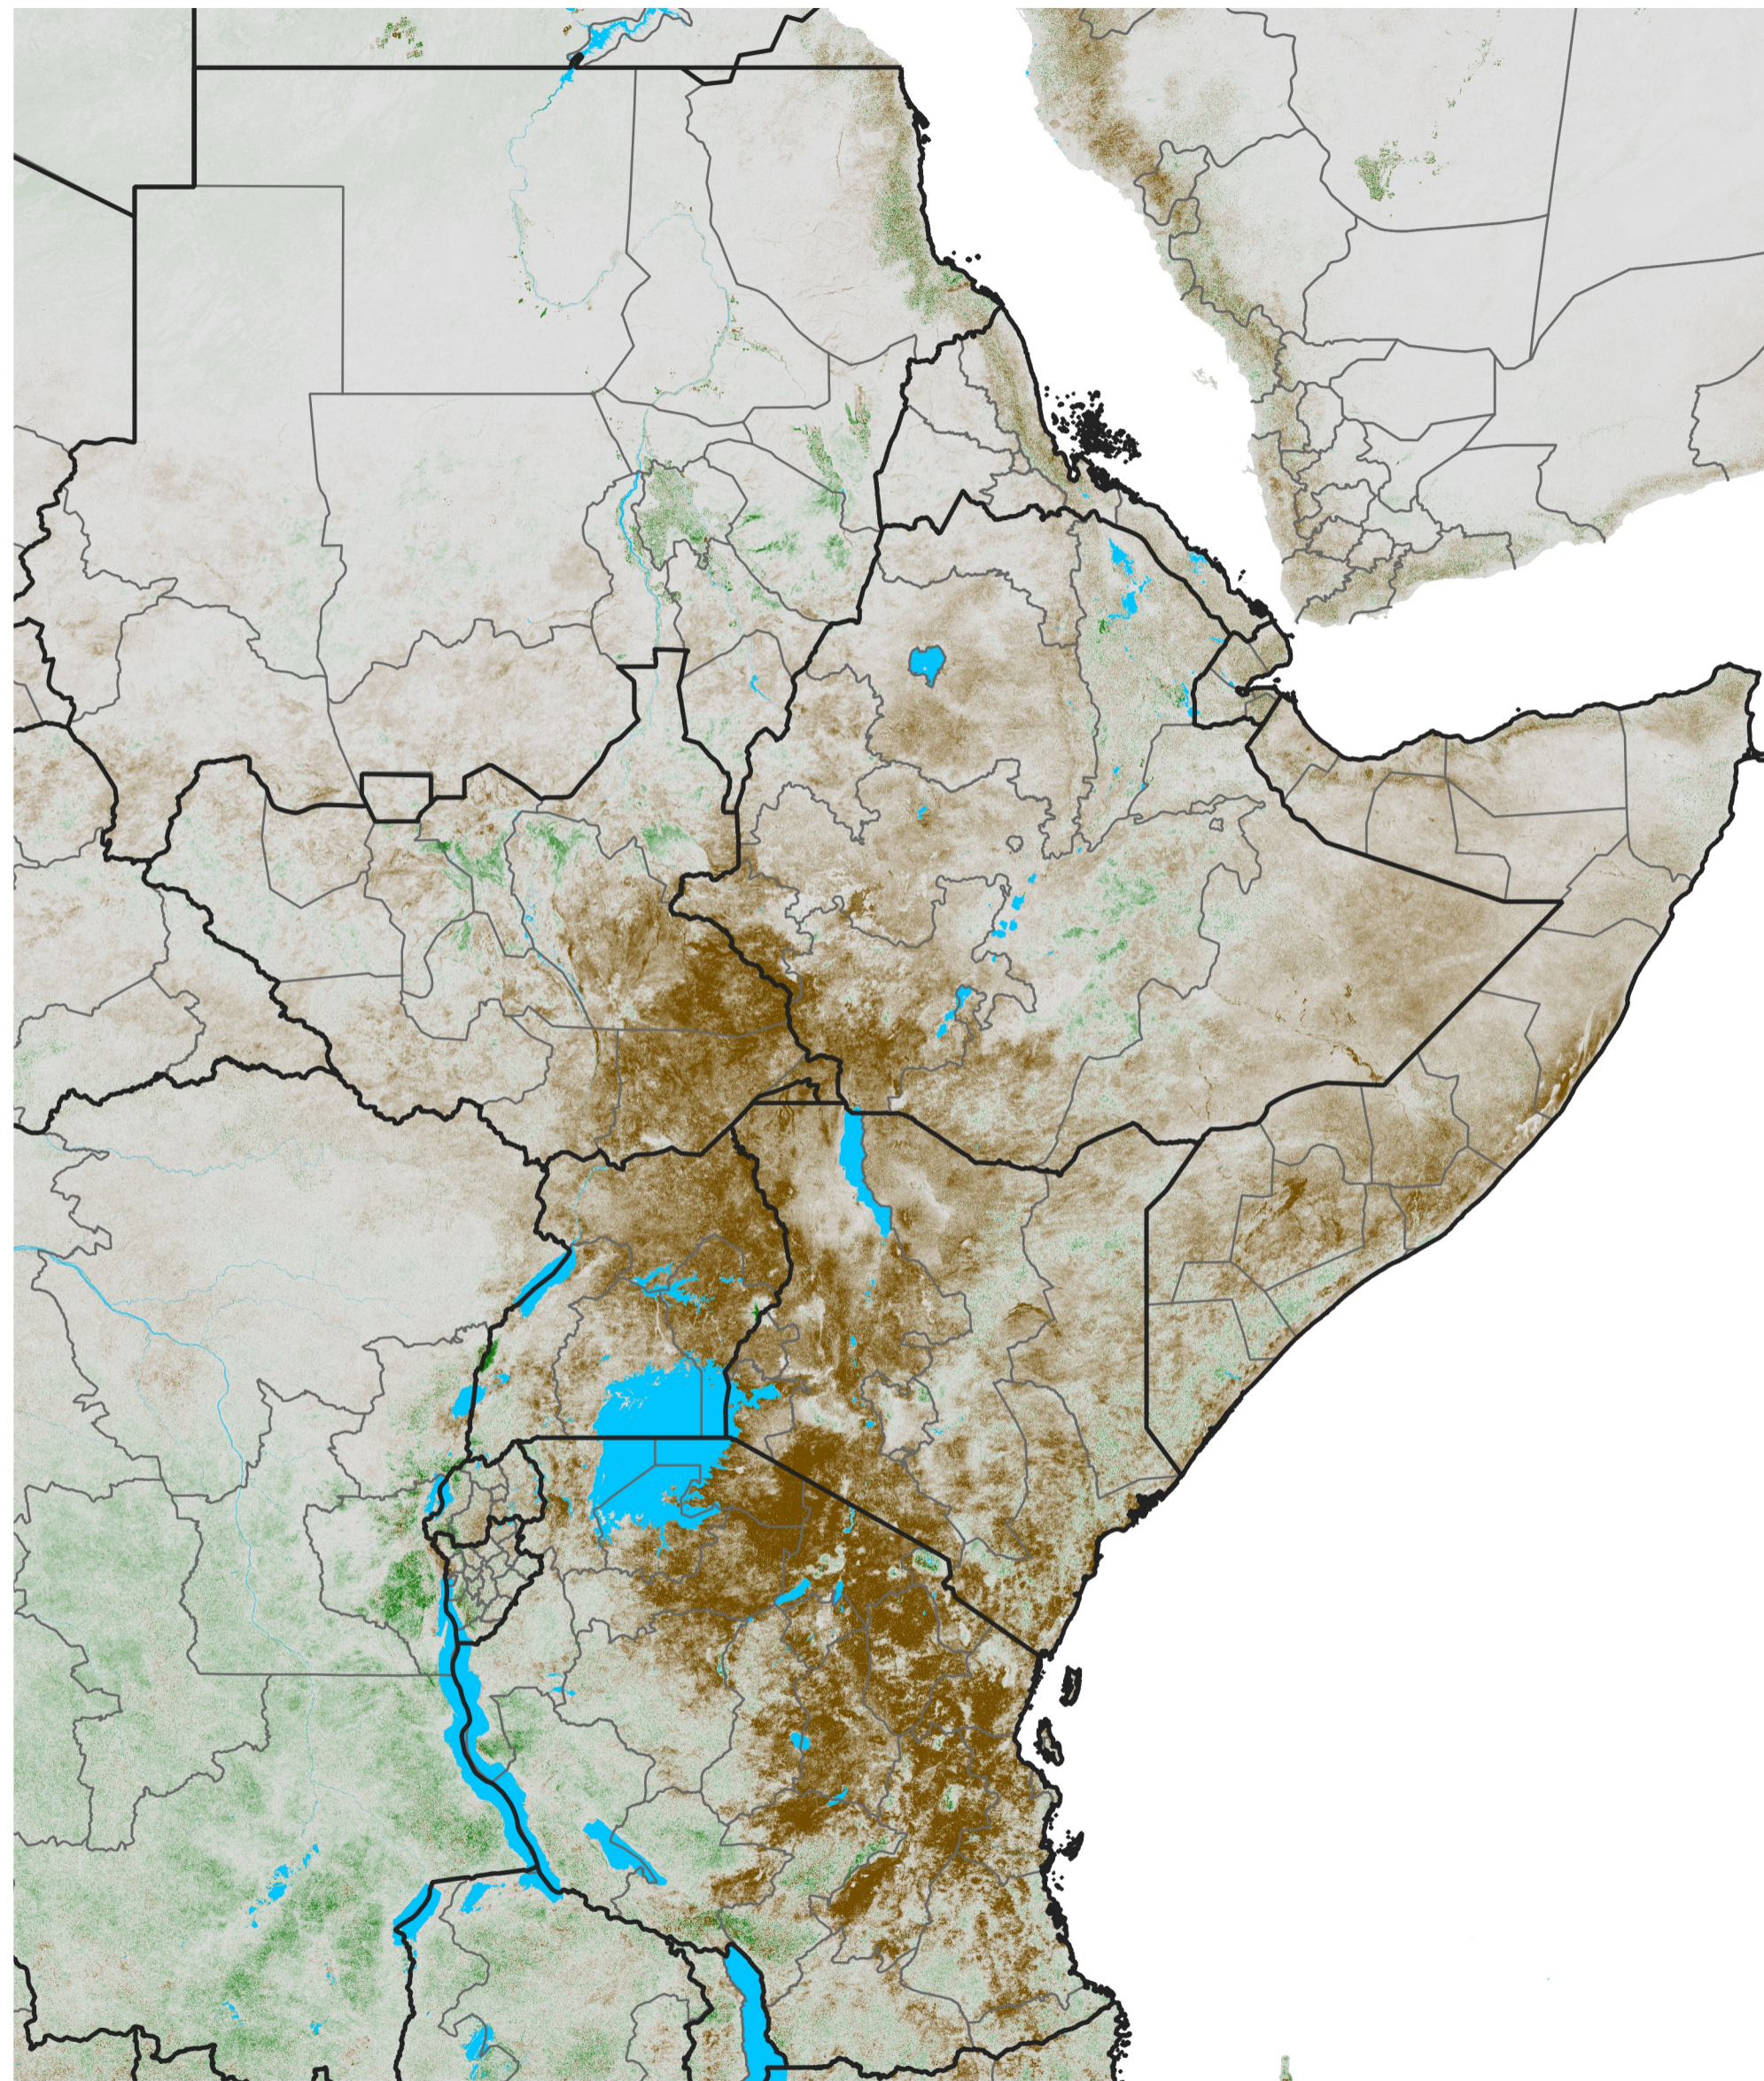

# East Africa NDVI Anomaly

2017 minus Mean (2012 - 2021)

Period 03 / Jan 06 - 15, 2017

## NDVI Anomaly

< -0.3   -0.2   -0.1   -0.05   0.05   0.1   0.2   >0.3

Negative

No Difference

Positive