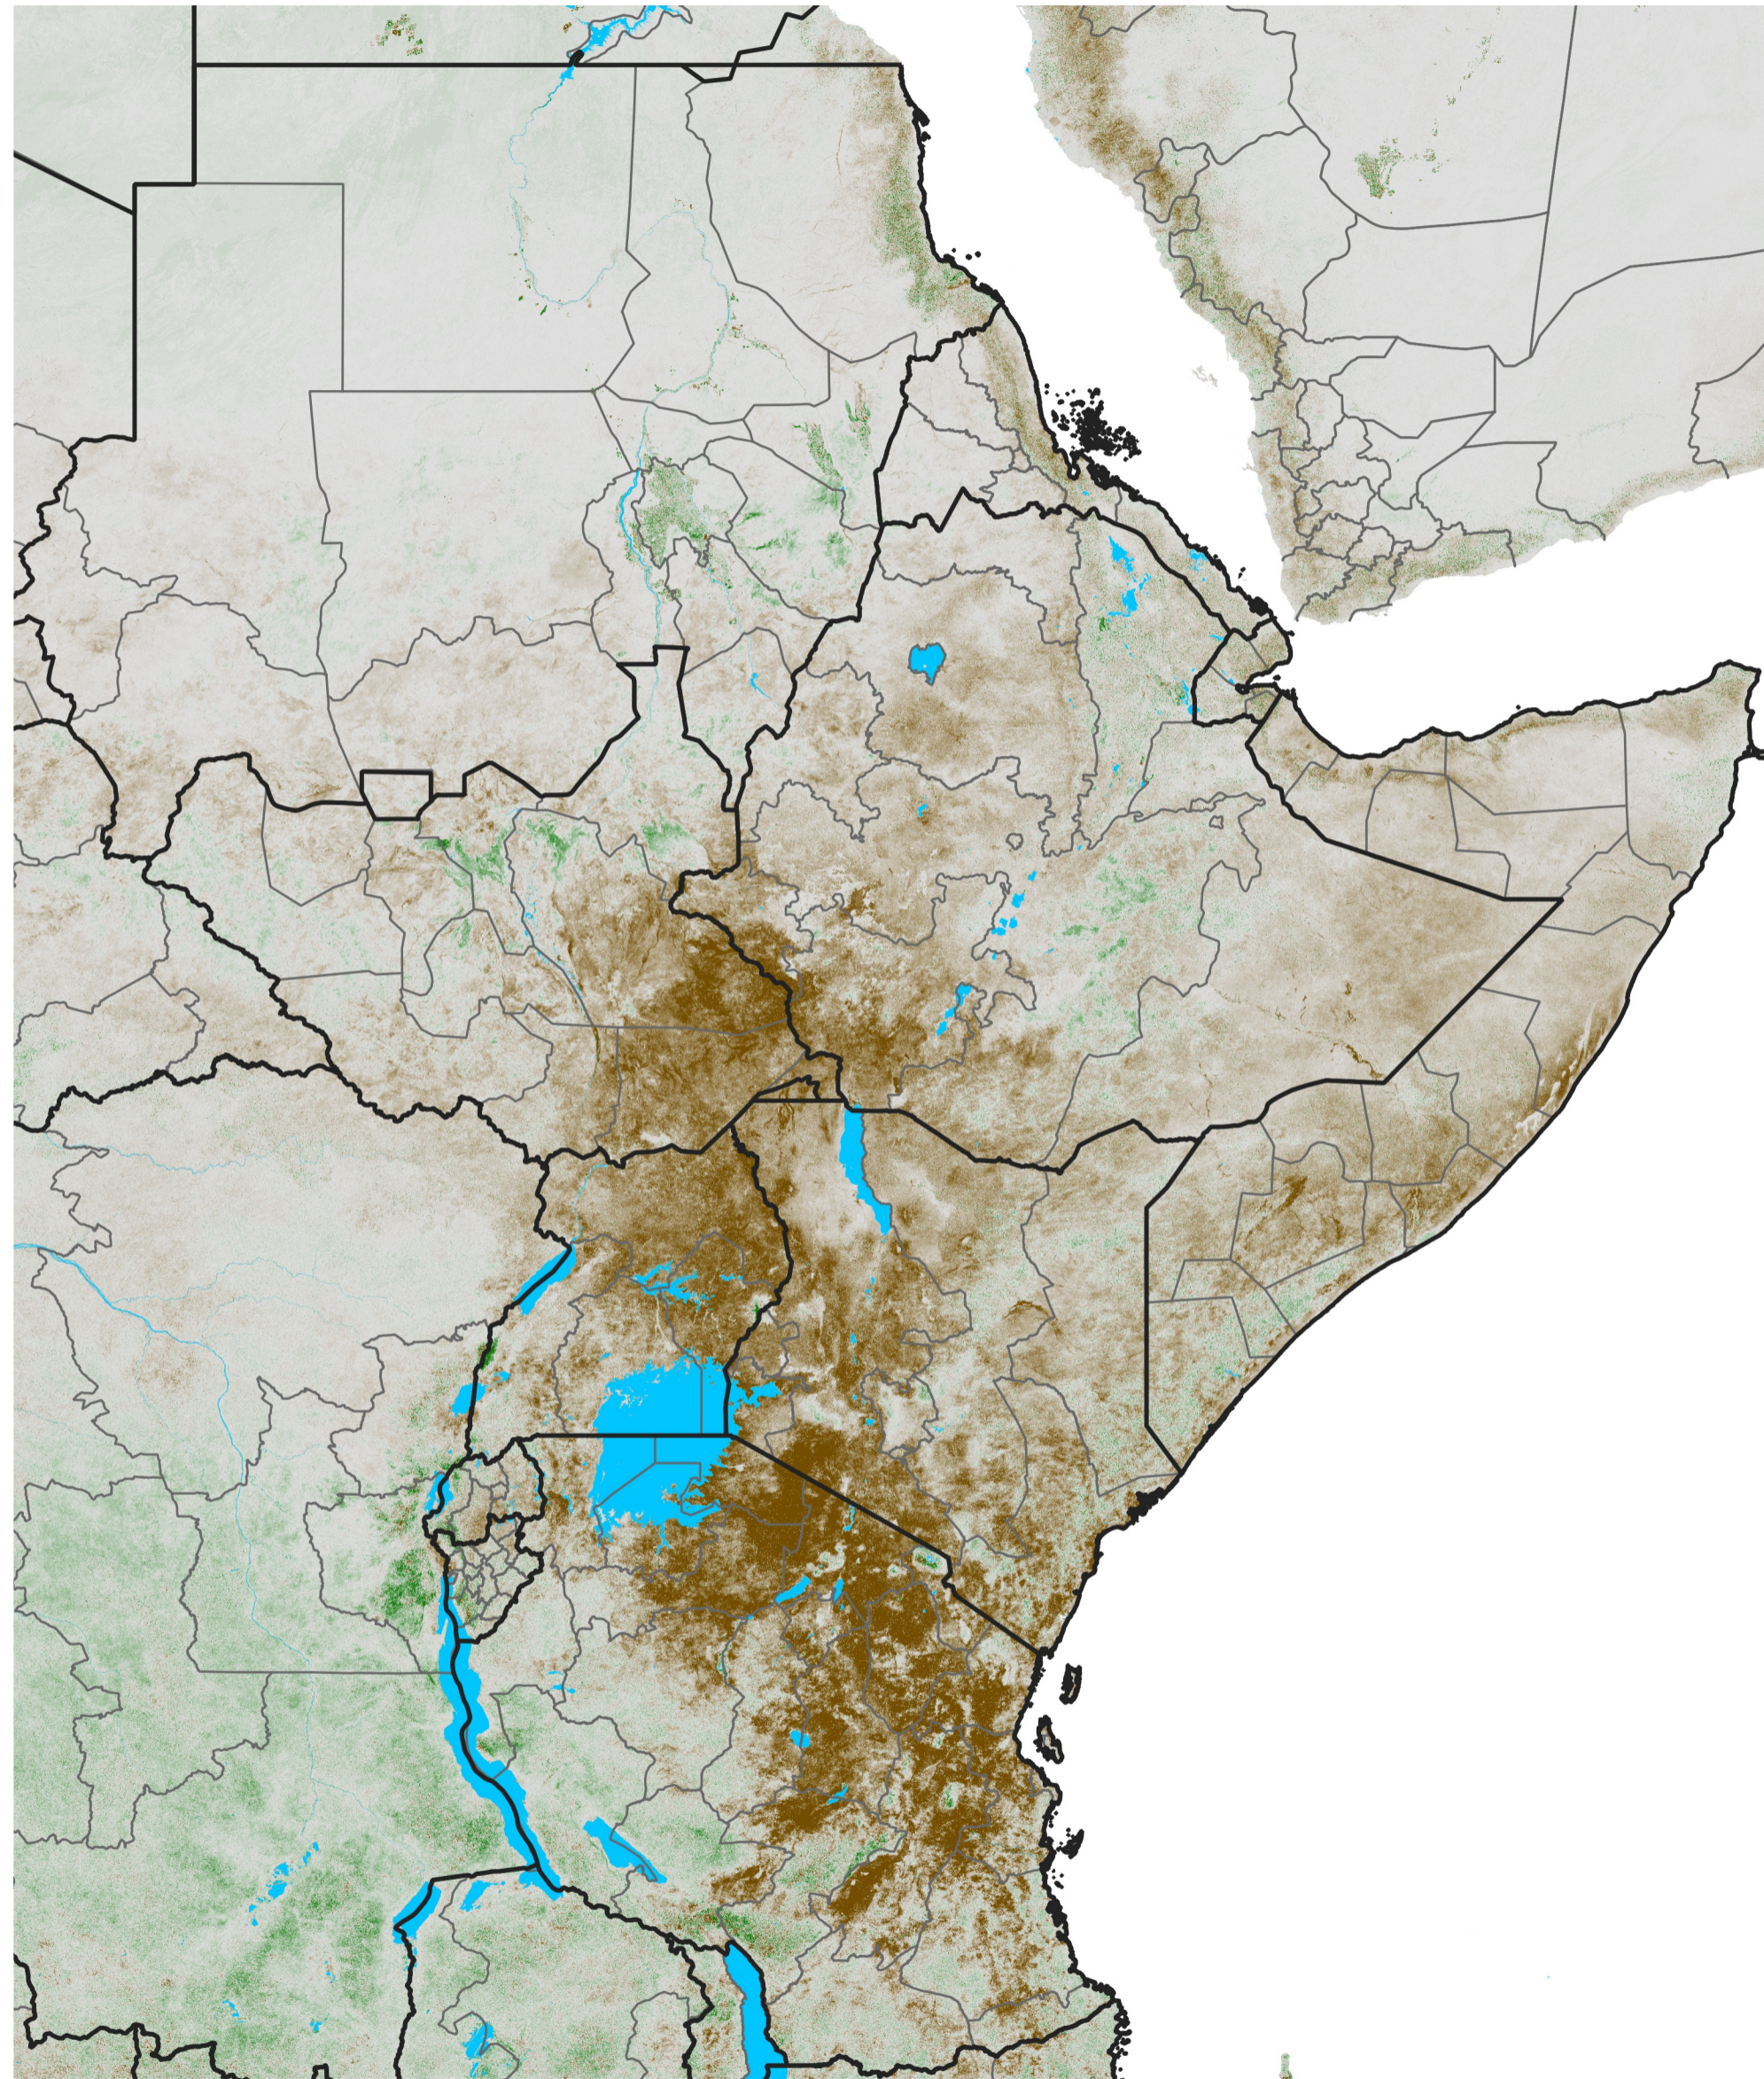

East Africa NDVI Anomaly

2017 minus Mean (2012 - 2021)

Period 04 / Jan 11 - 20, 2017

NDVI Anomaly

< -0.3 -0.2 -0.1 -0.05 0.05 0.1 0.2 >0.3

Negative

No Difference

Positive