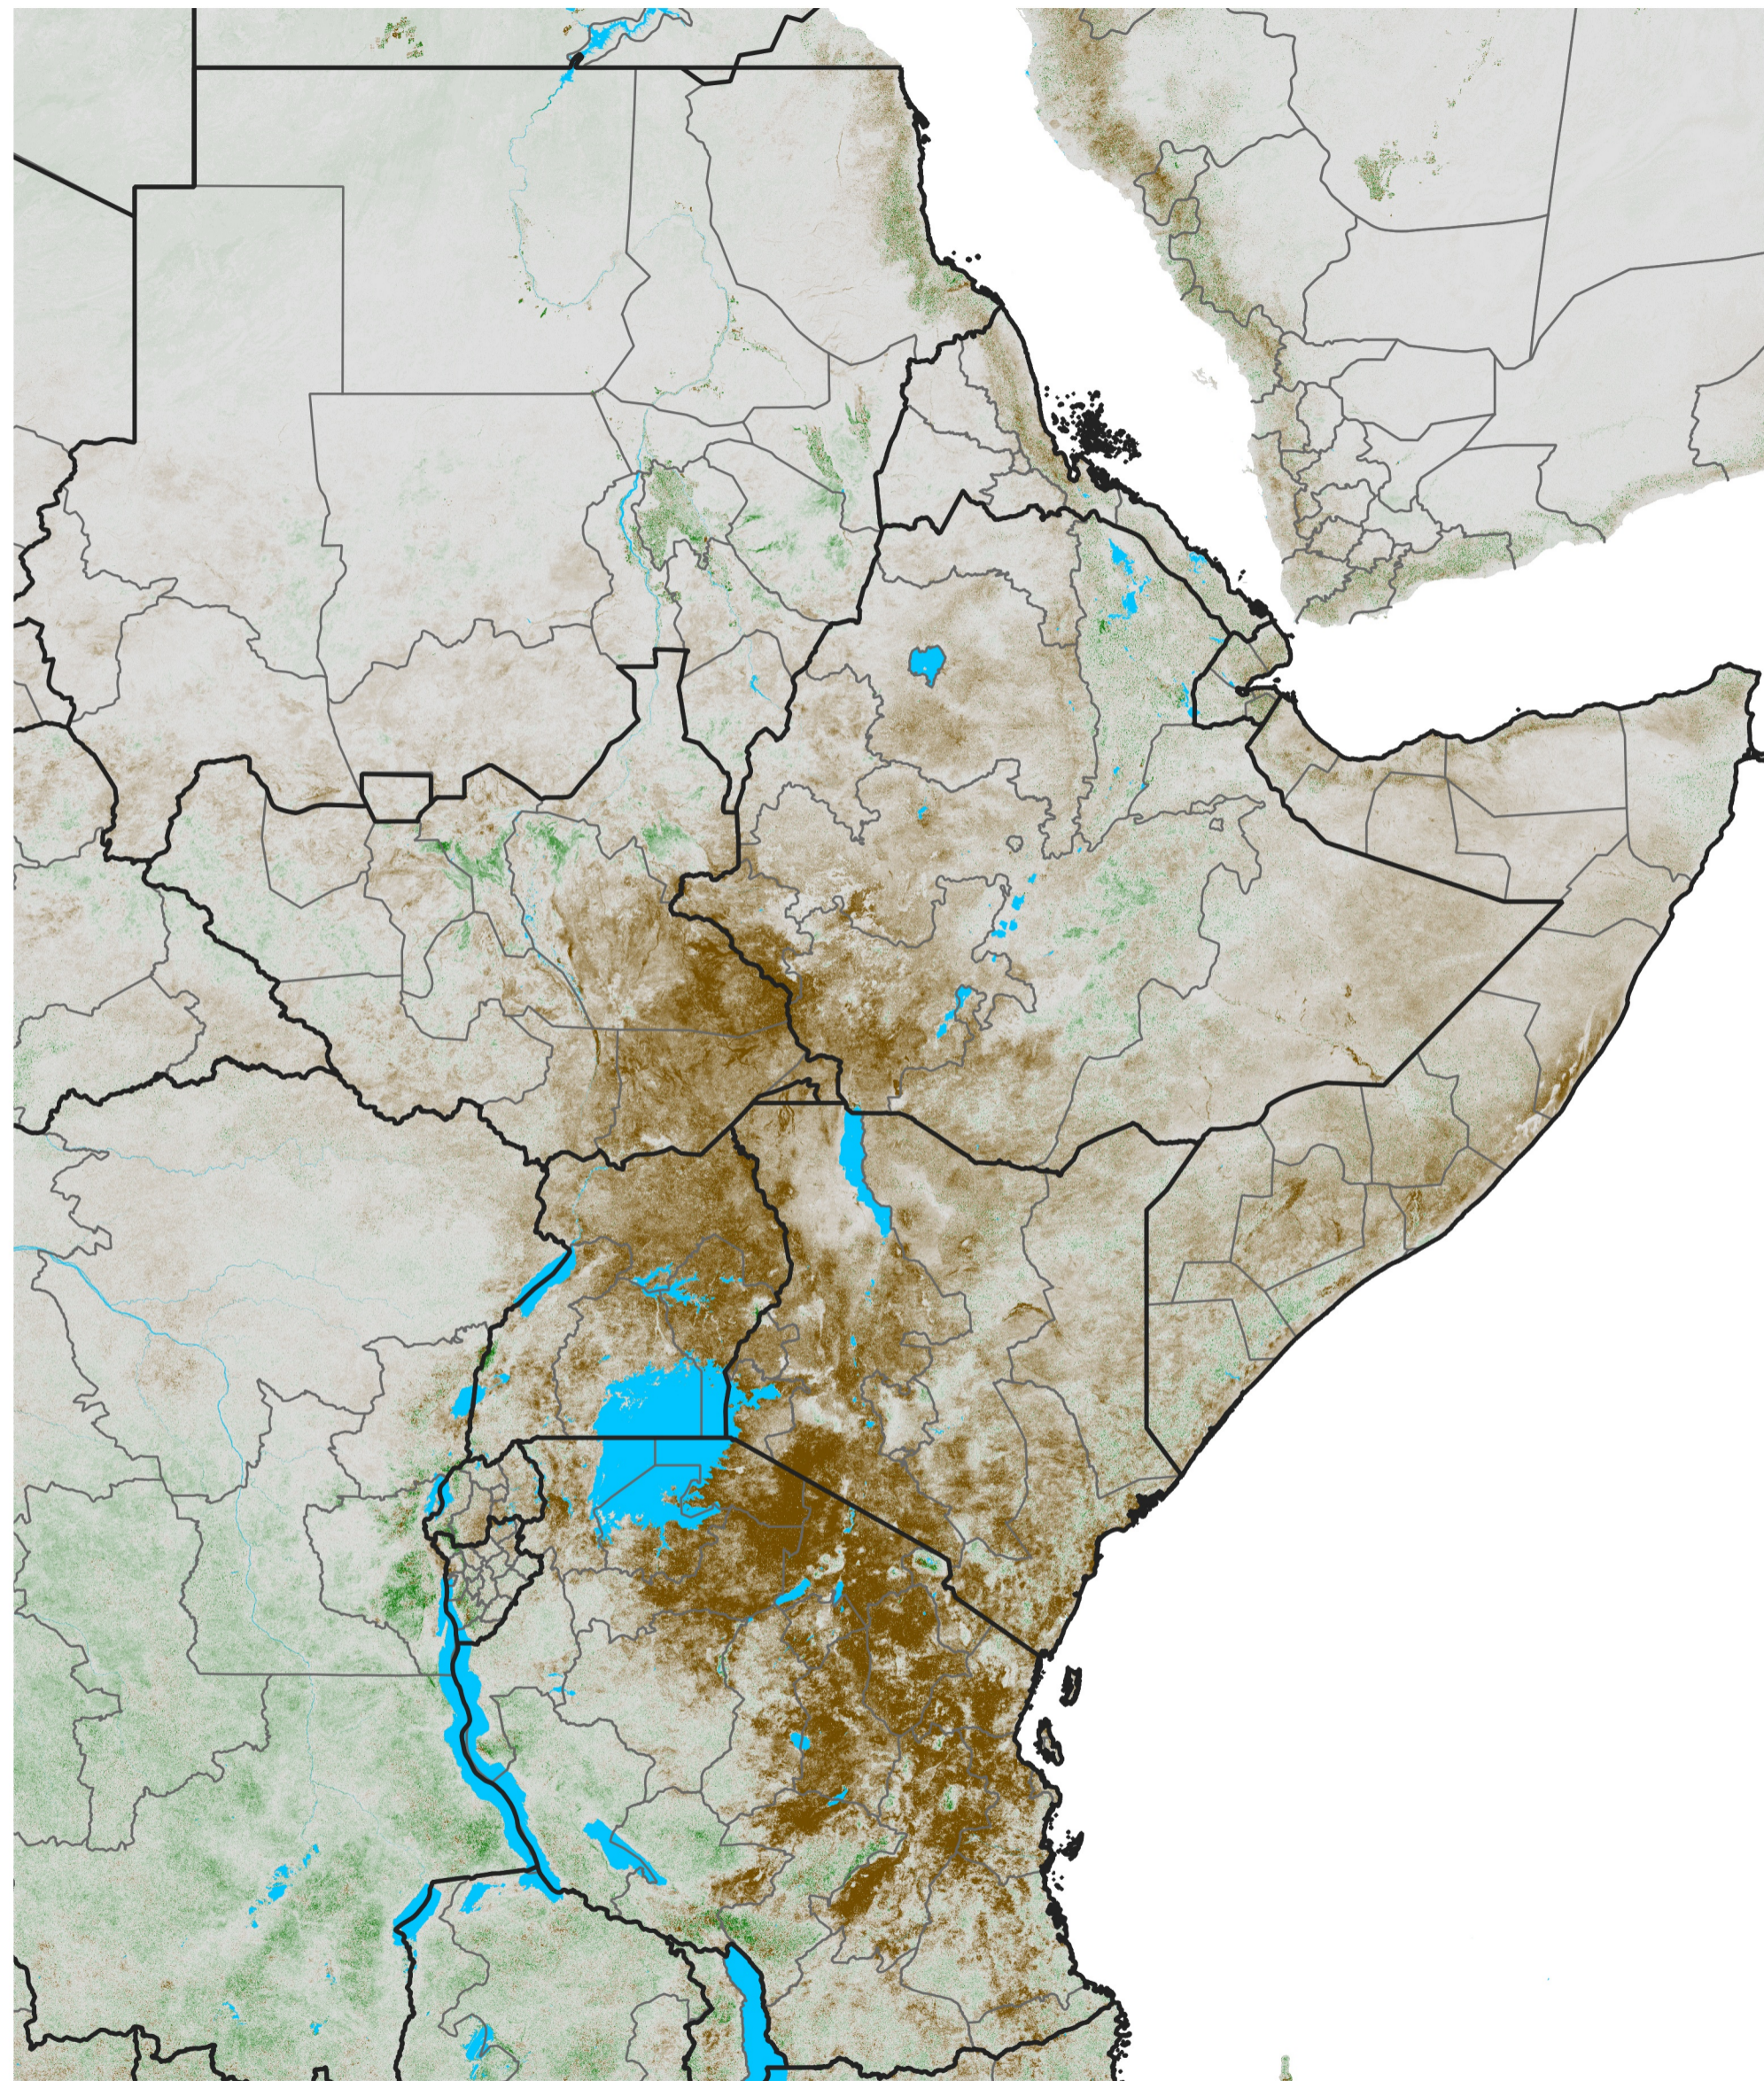

East Africa NDVI Anomaly

2017 minus Mean (2012 - 2021)

Period 05 / Jan 16 - 25, 2017

NDVI Anomaly

< -0.3 -0.2 -0.1 -0.05 0.05 0.1 0.2 >0.3

Negative

No Difference

Positive