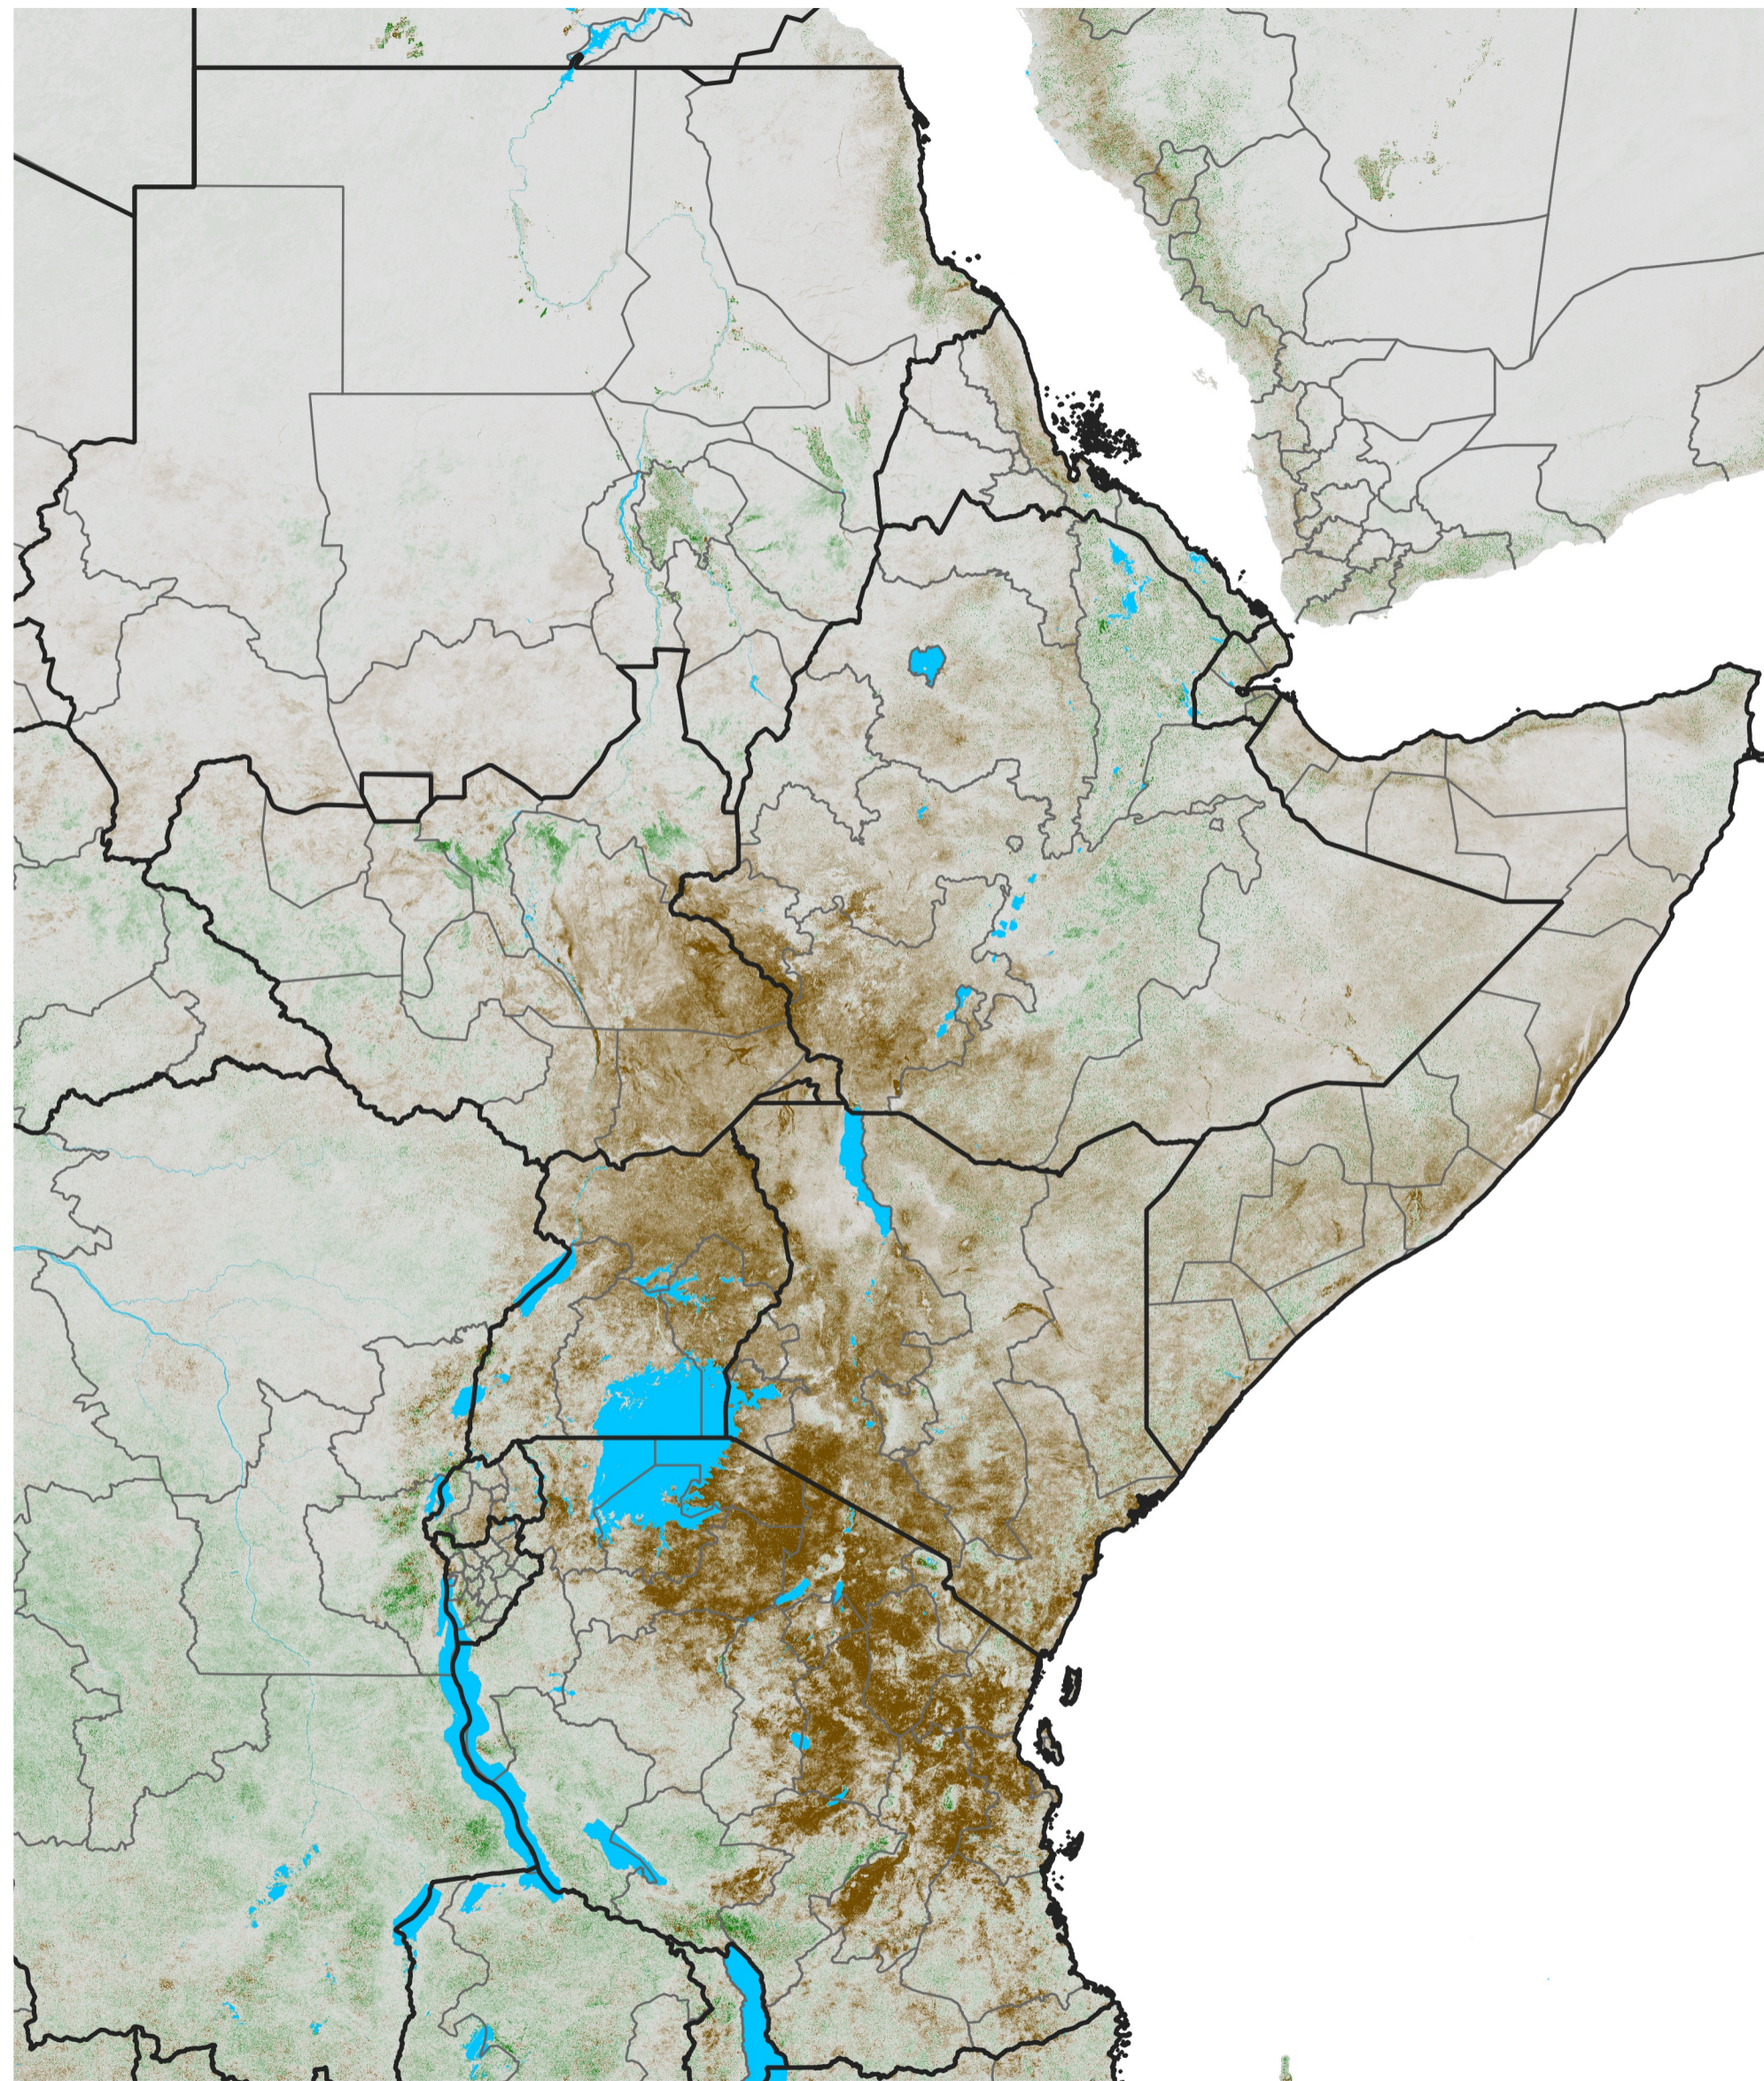

# East Africa NDVI Anomaly

2017 minus Mean (2012 - 2021)

Period 07 / Jan 26 - Feb 05, 2017

### NDVI Anomaly

< -0.3   -0.2   -0.1   -0.05   0.05   0.1   0.2   >0.3

Negative

No Difference

Positive