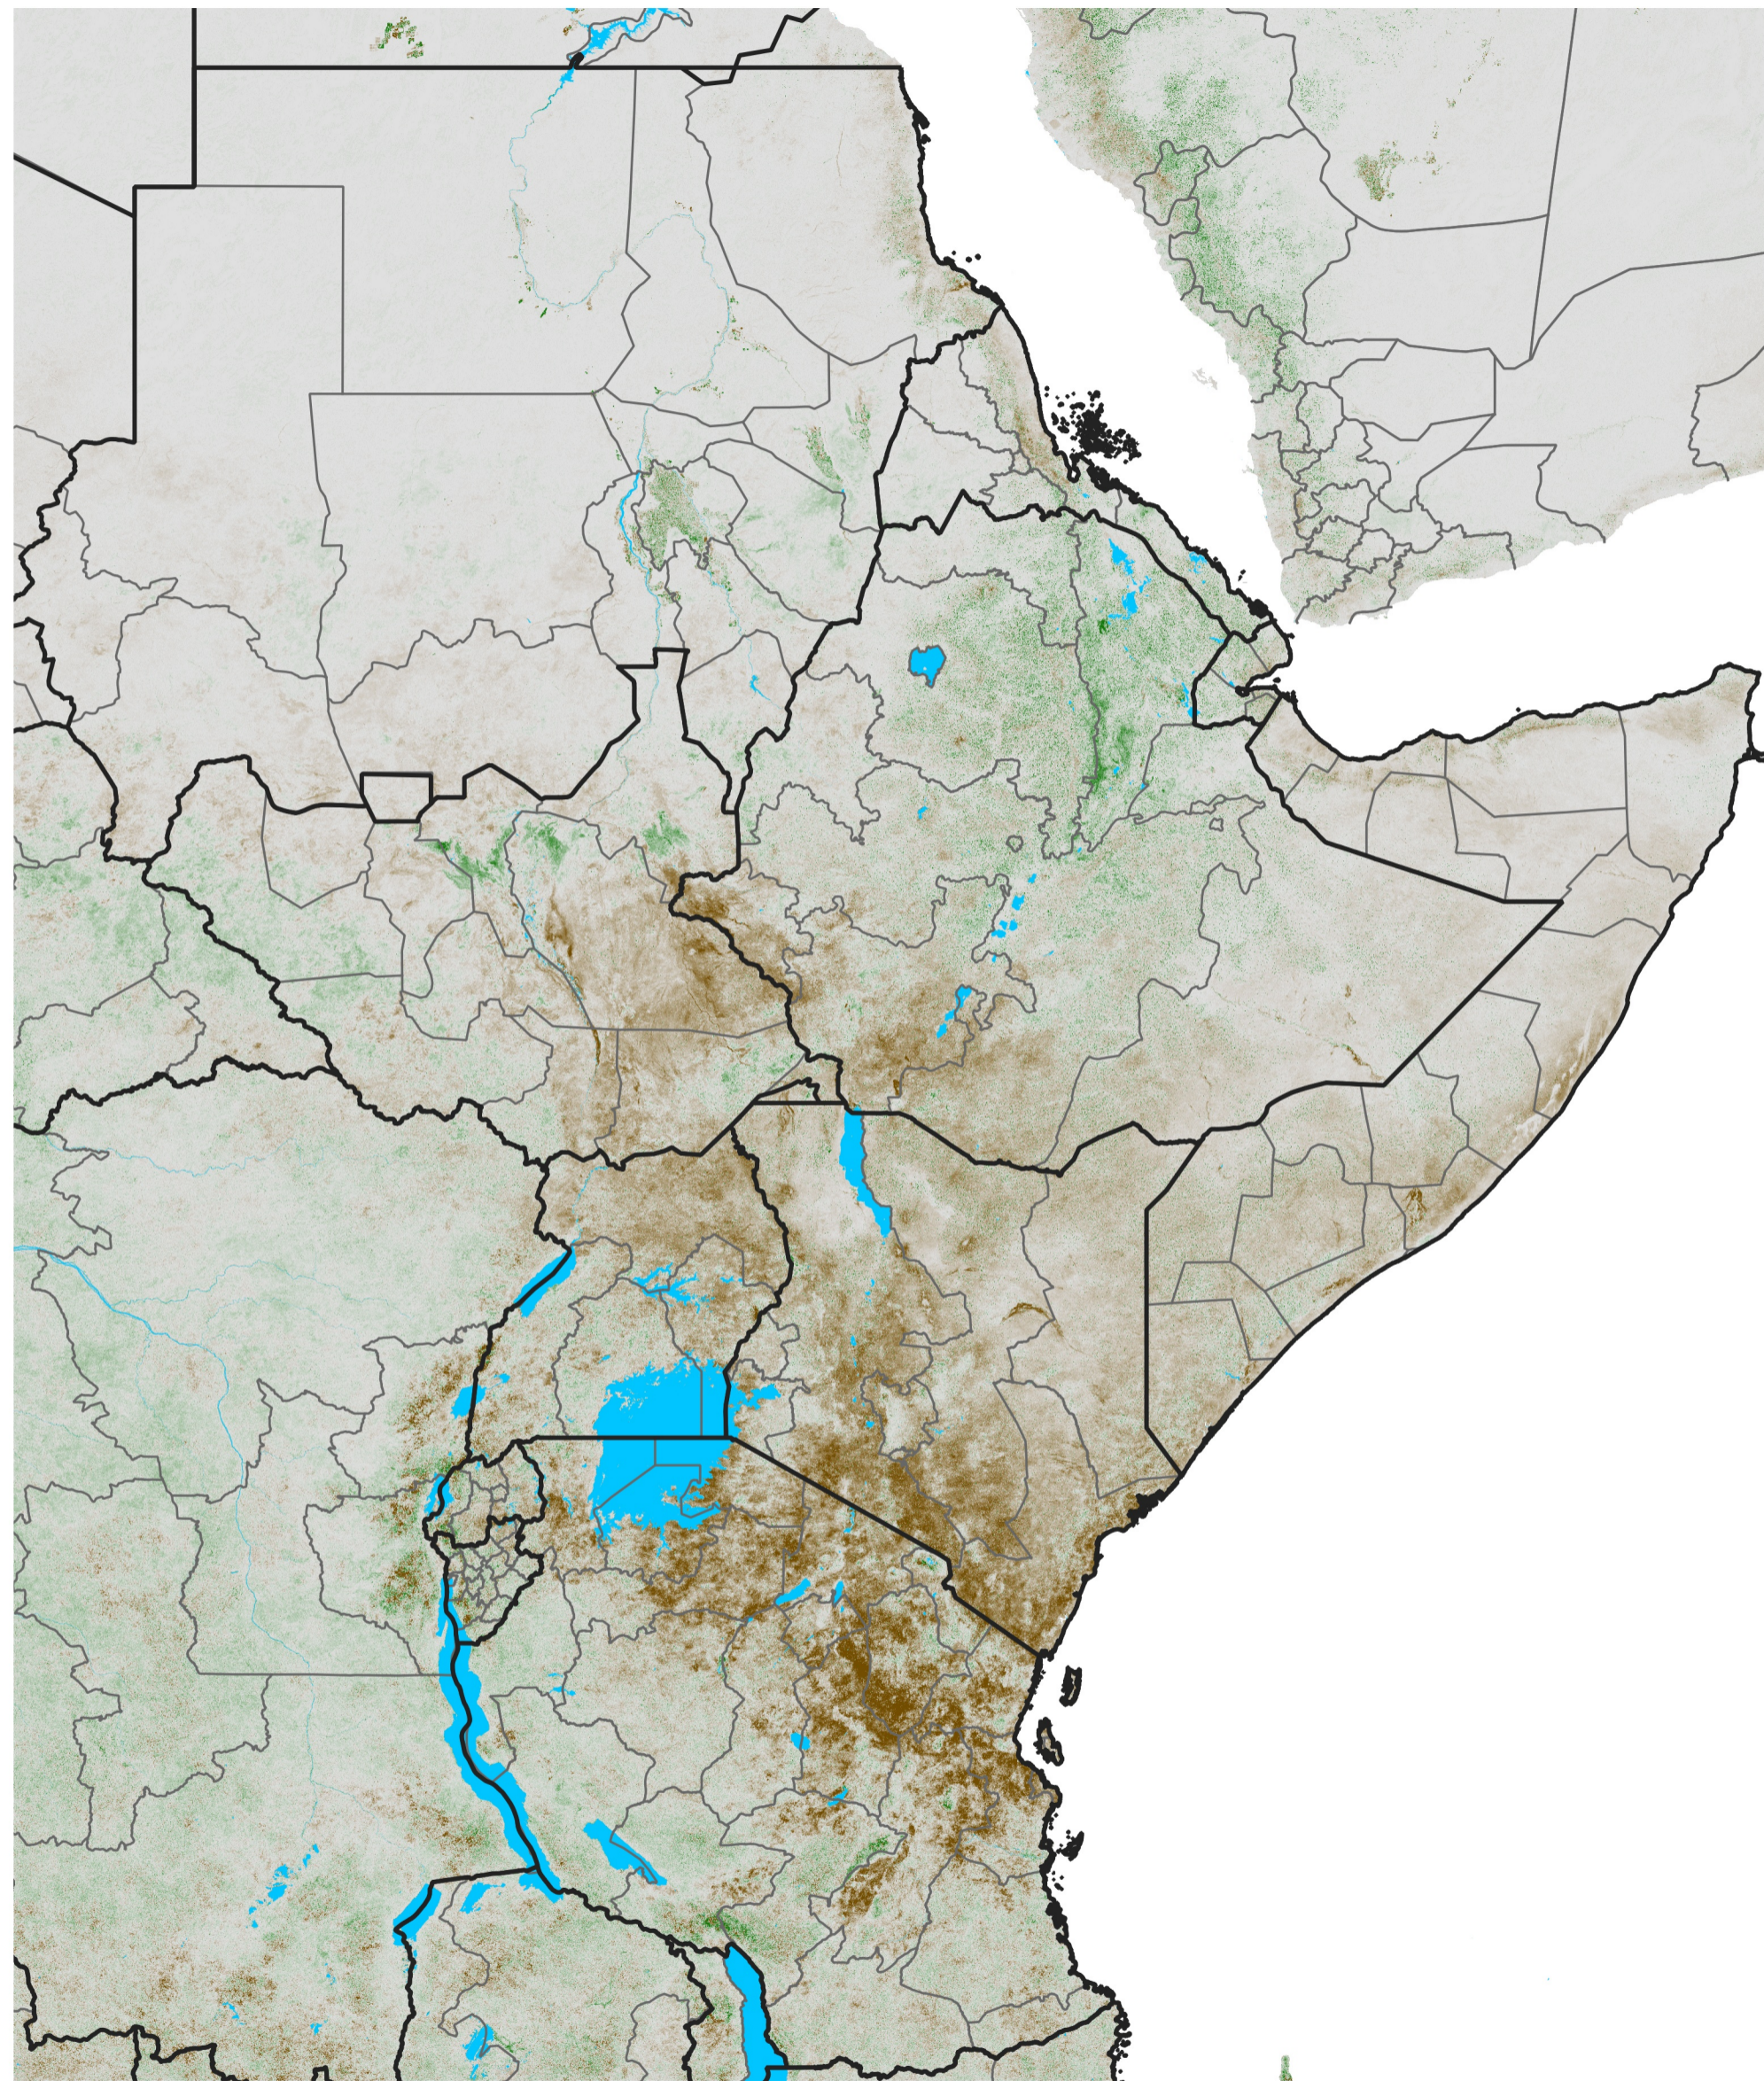

# East Africa NDVI Anomaly

2017 minus Mean (2012 - 2021)

Period 11 / Feb 16 - 25, 2017

### NDVI Anomaly

< -0.3   -0.2   -0.1   -0.05   0.05   0.1   0.2   >0.3

Negative

No Difference

Positive