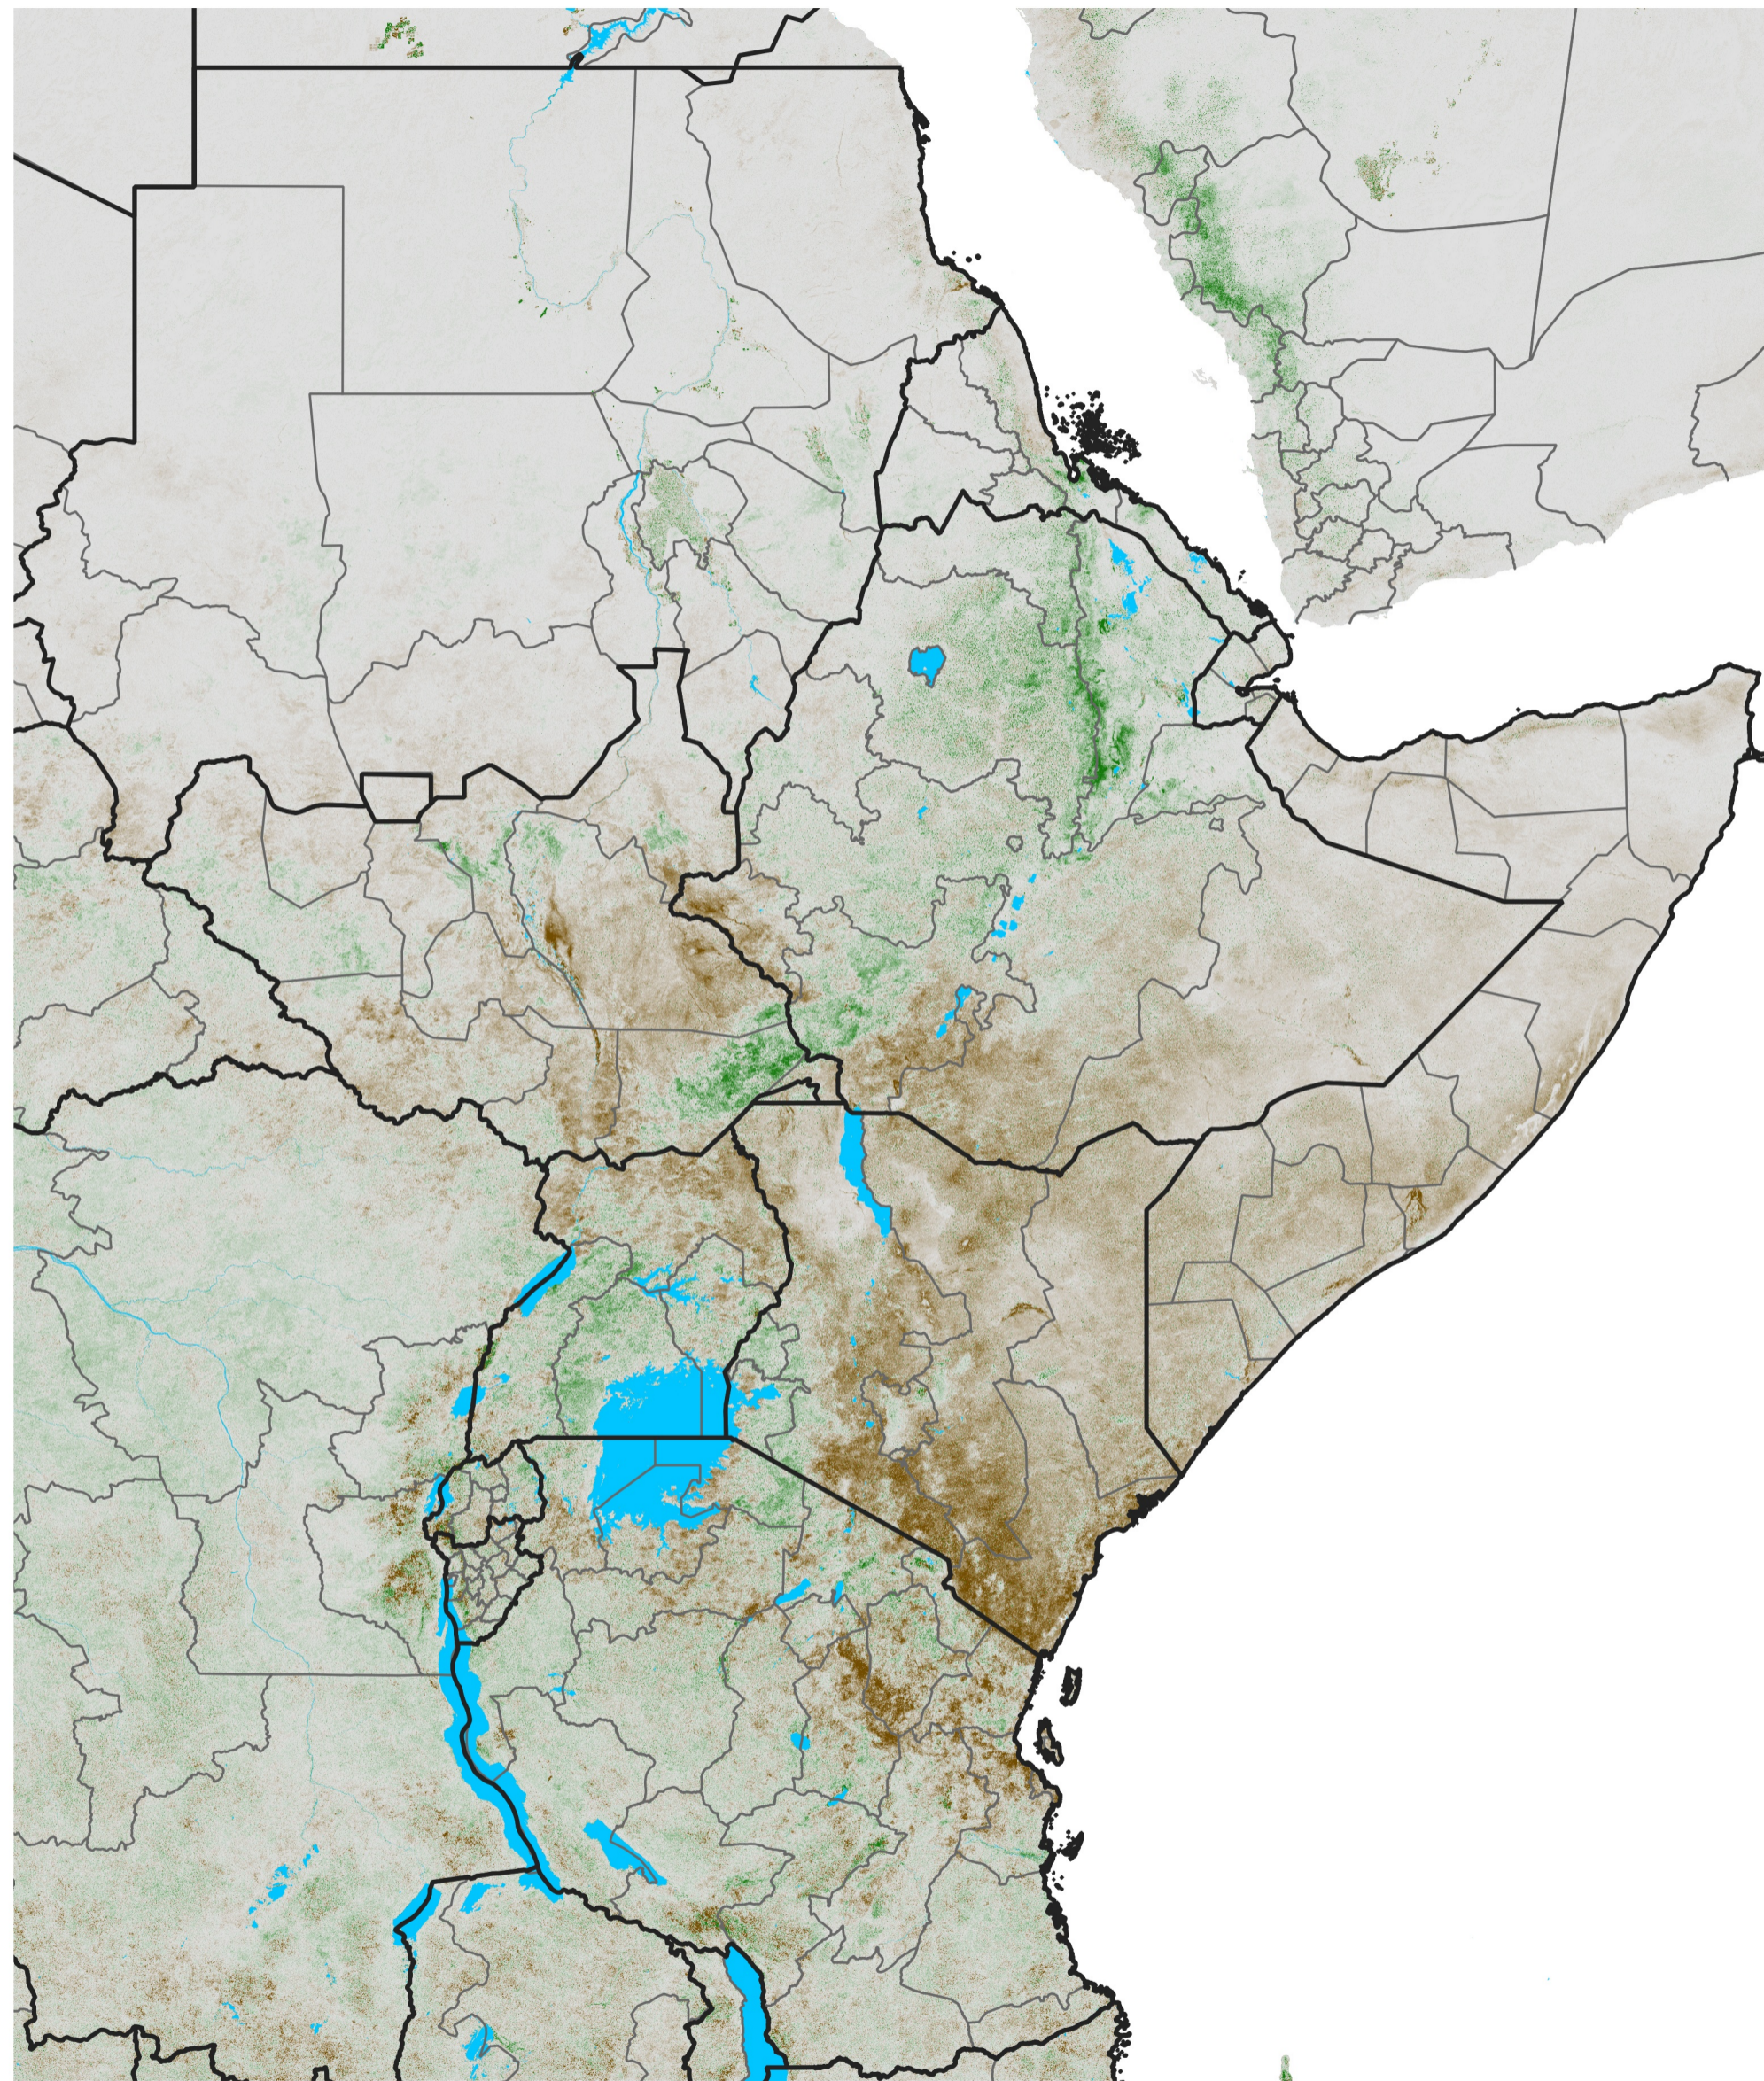

East Africa NDVI Anomaly

2017 minus Mean (2012 - 2021)

Period 15 / Mar 06 - 15, 2017

NDVI Anomaly

< -0.3 -0.2 -0.1 -0.05 0.05 0.1 0.2 >0.3

Negative

No Difference

Positive