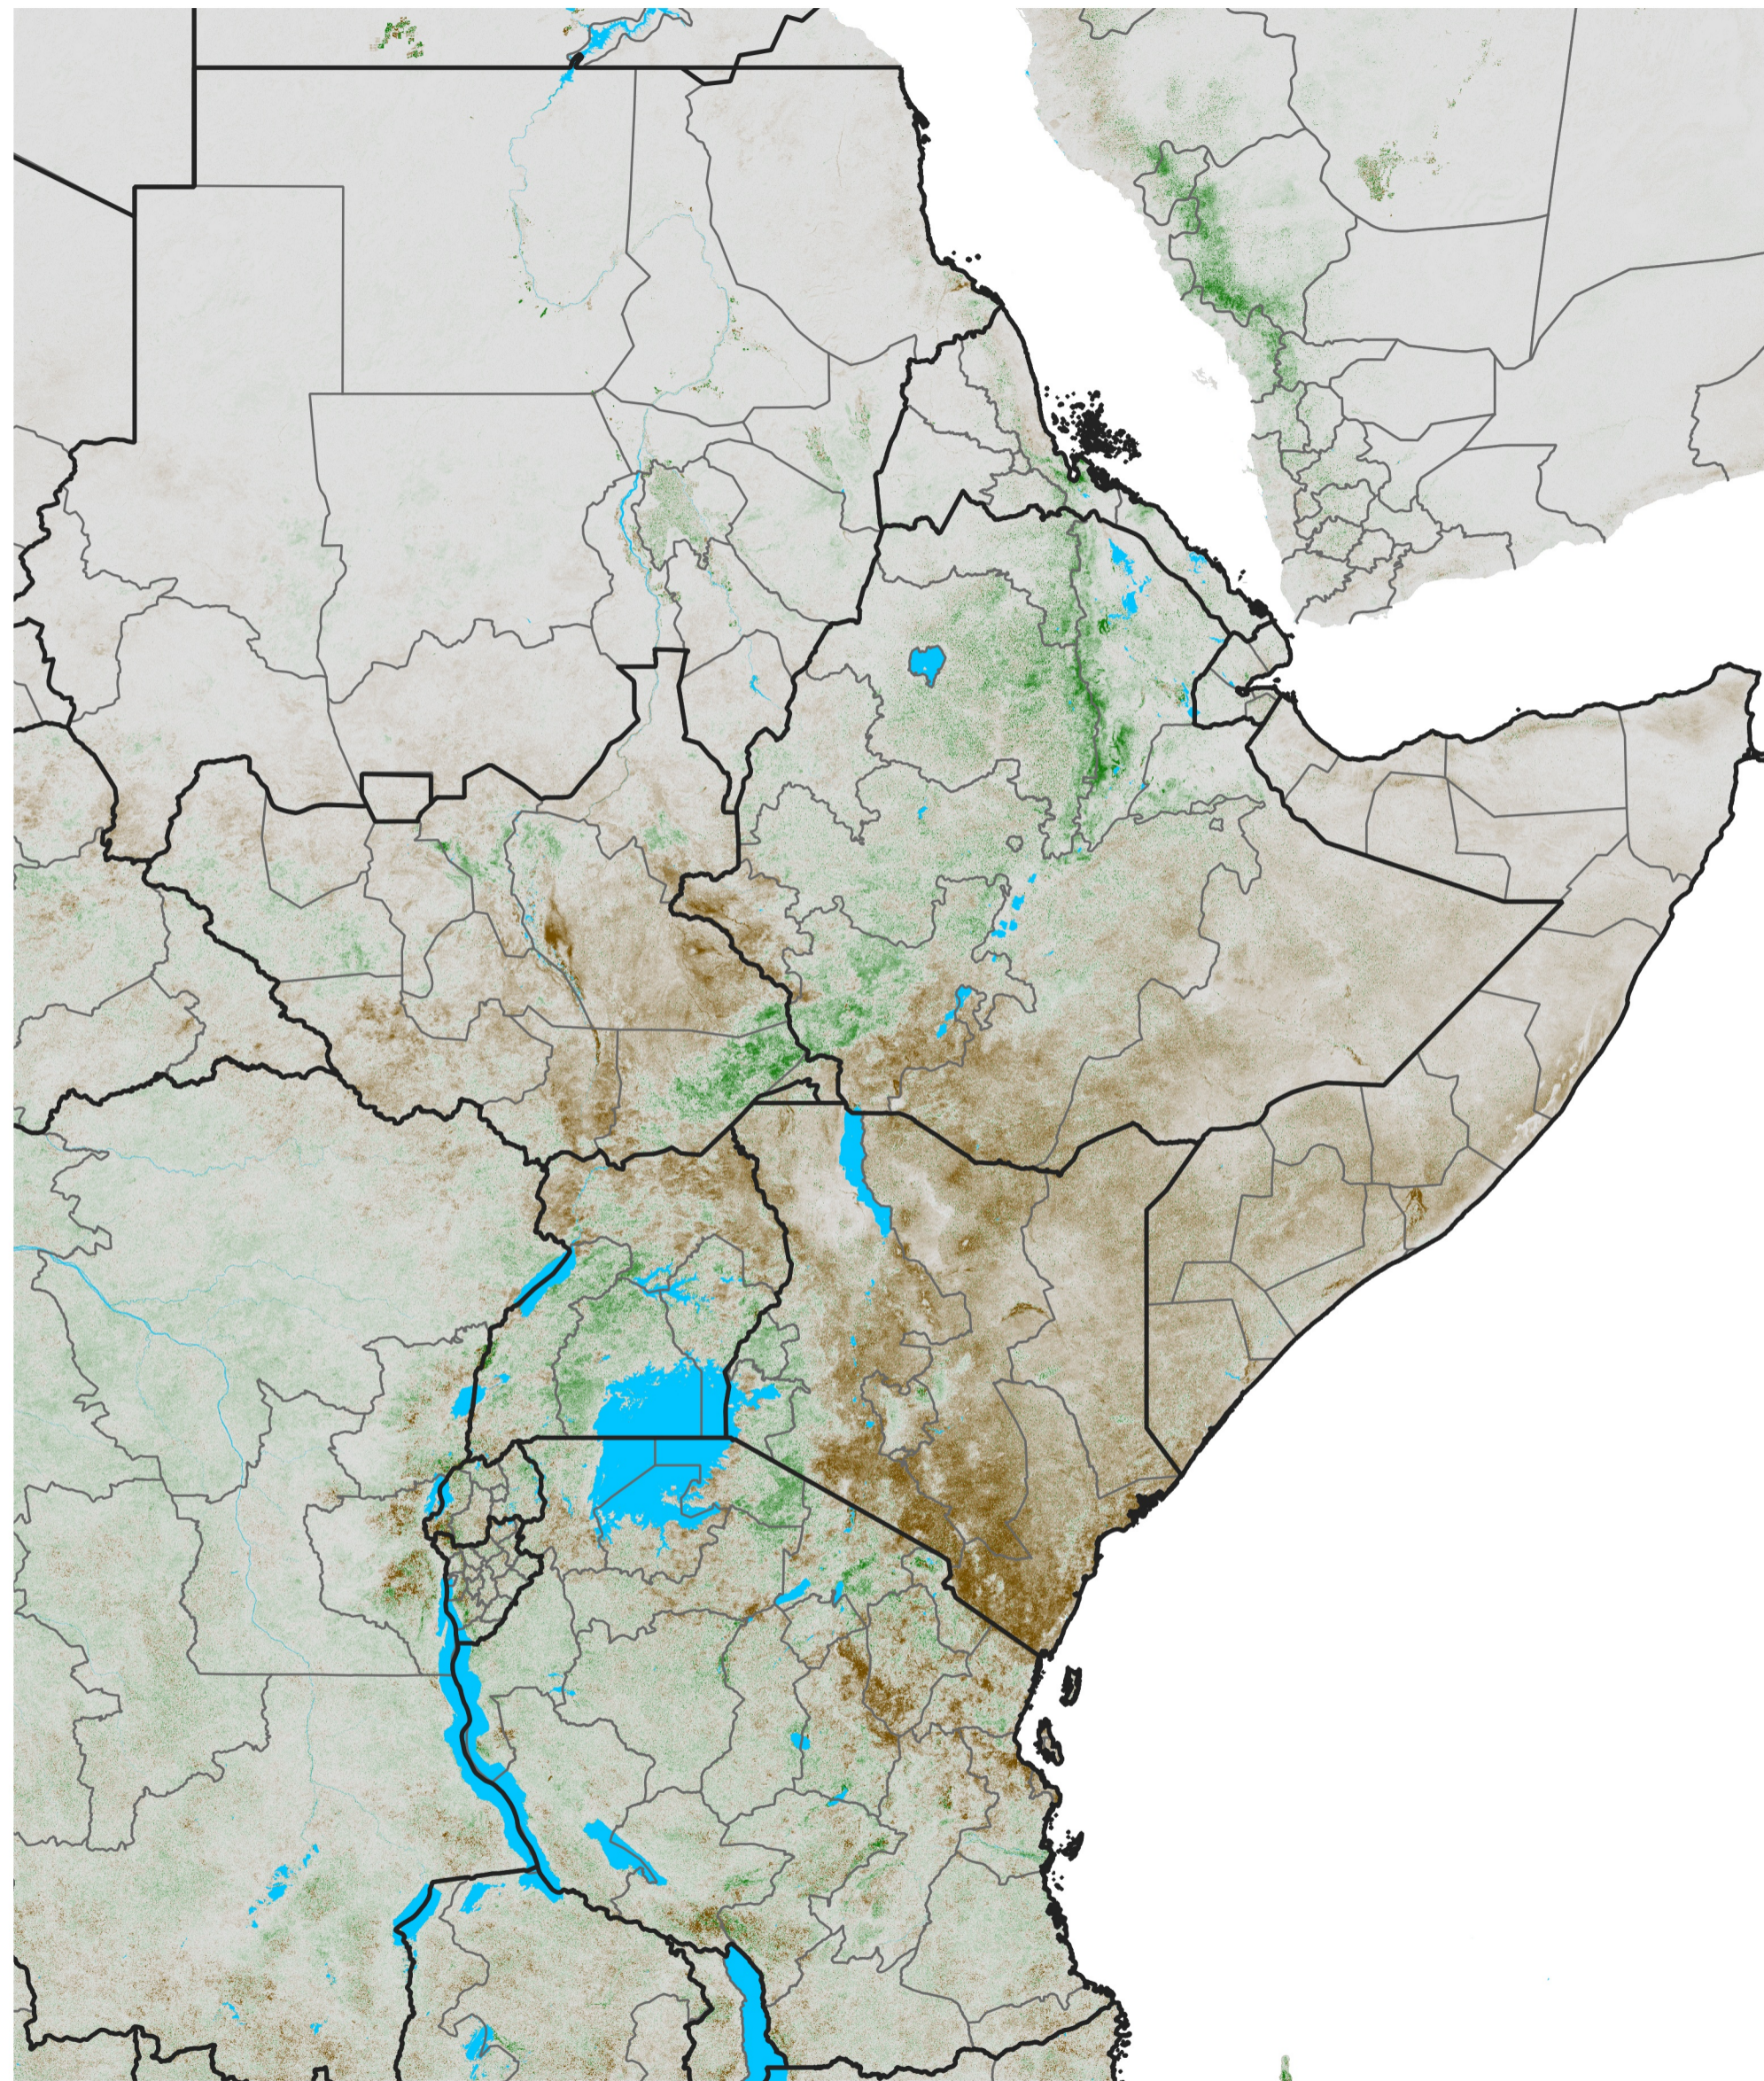

East Africa NDVI Anomaly

2017 minus Mean (2012 - 2021)

Period 16 / Mar 11 - 20, 2017

NDVI Anomaly

<math>< -0.3</math> -0.2 -0.1 -0.05 0.05 0.1 0.2 > 0.3

Negative

No Difference

Positive