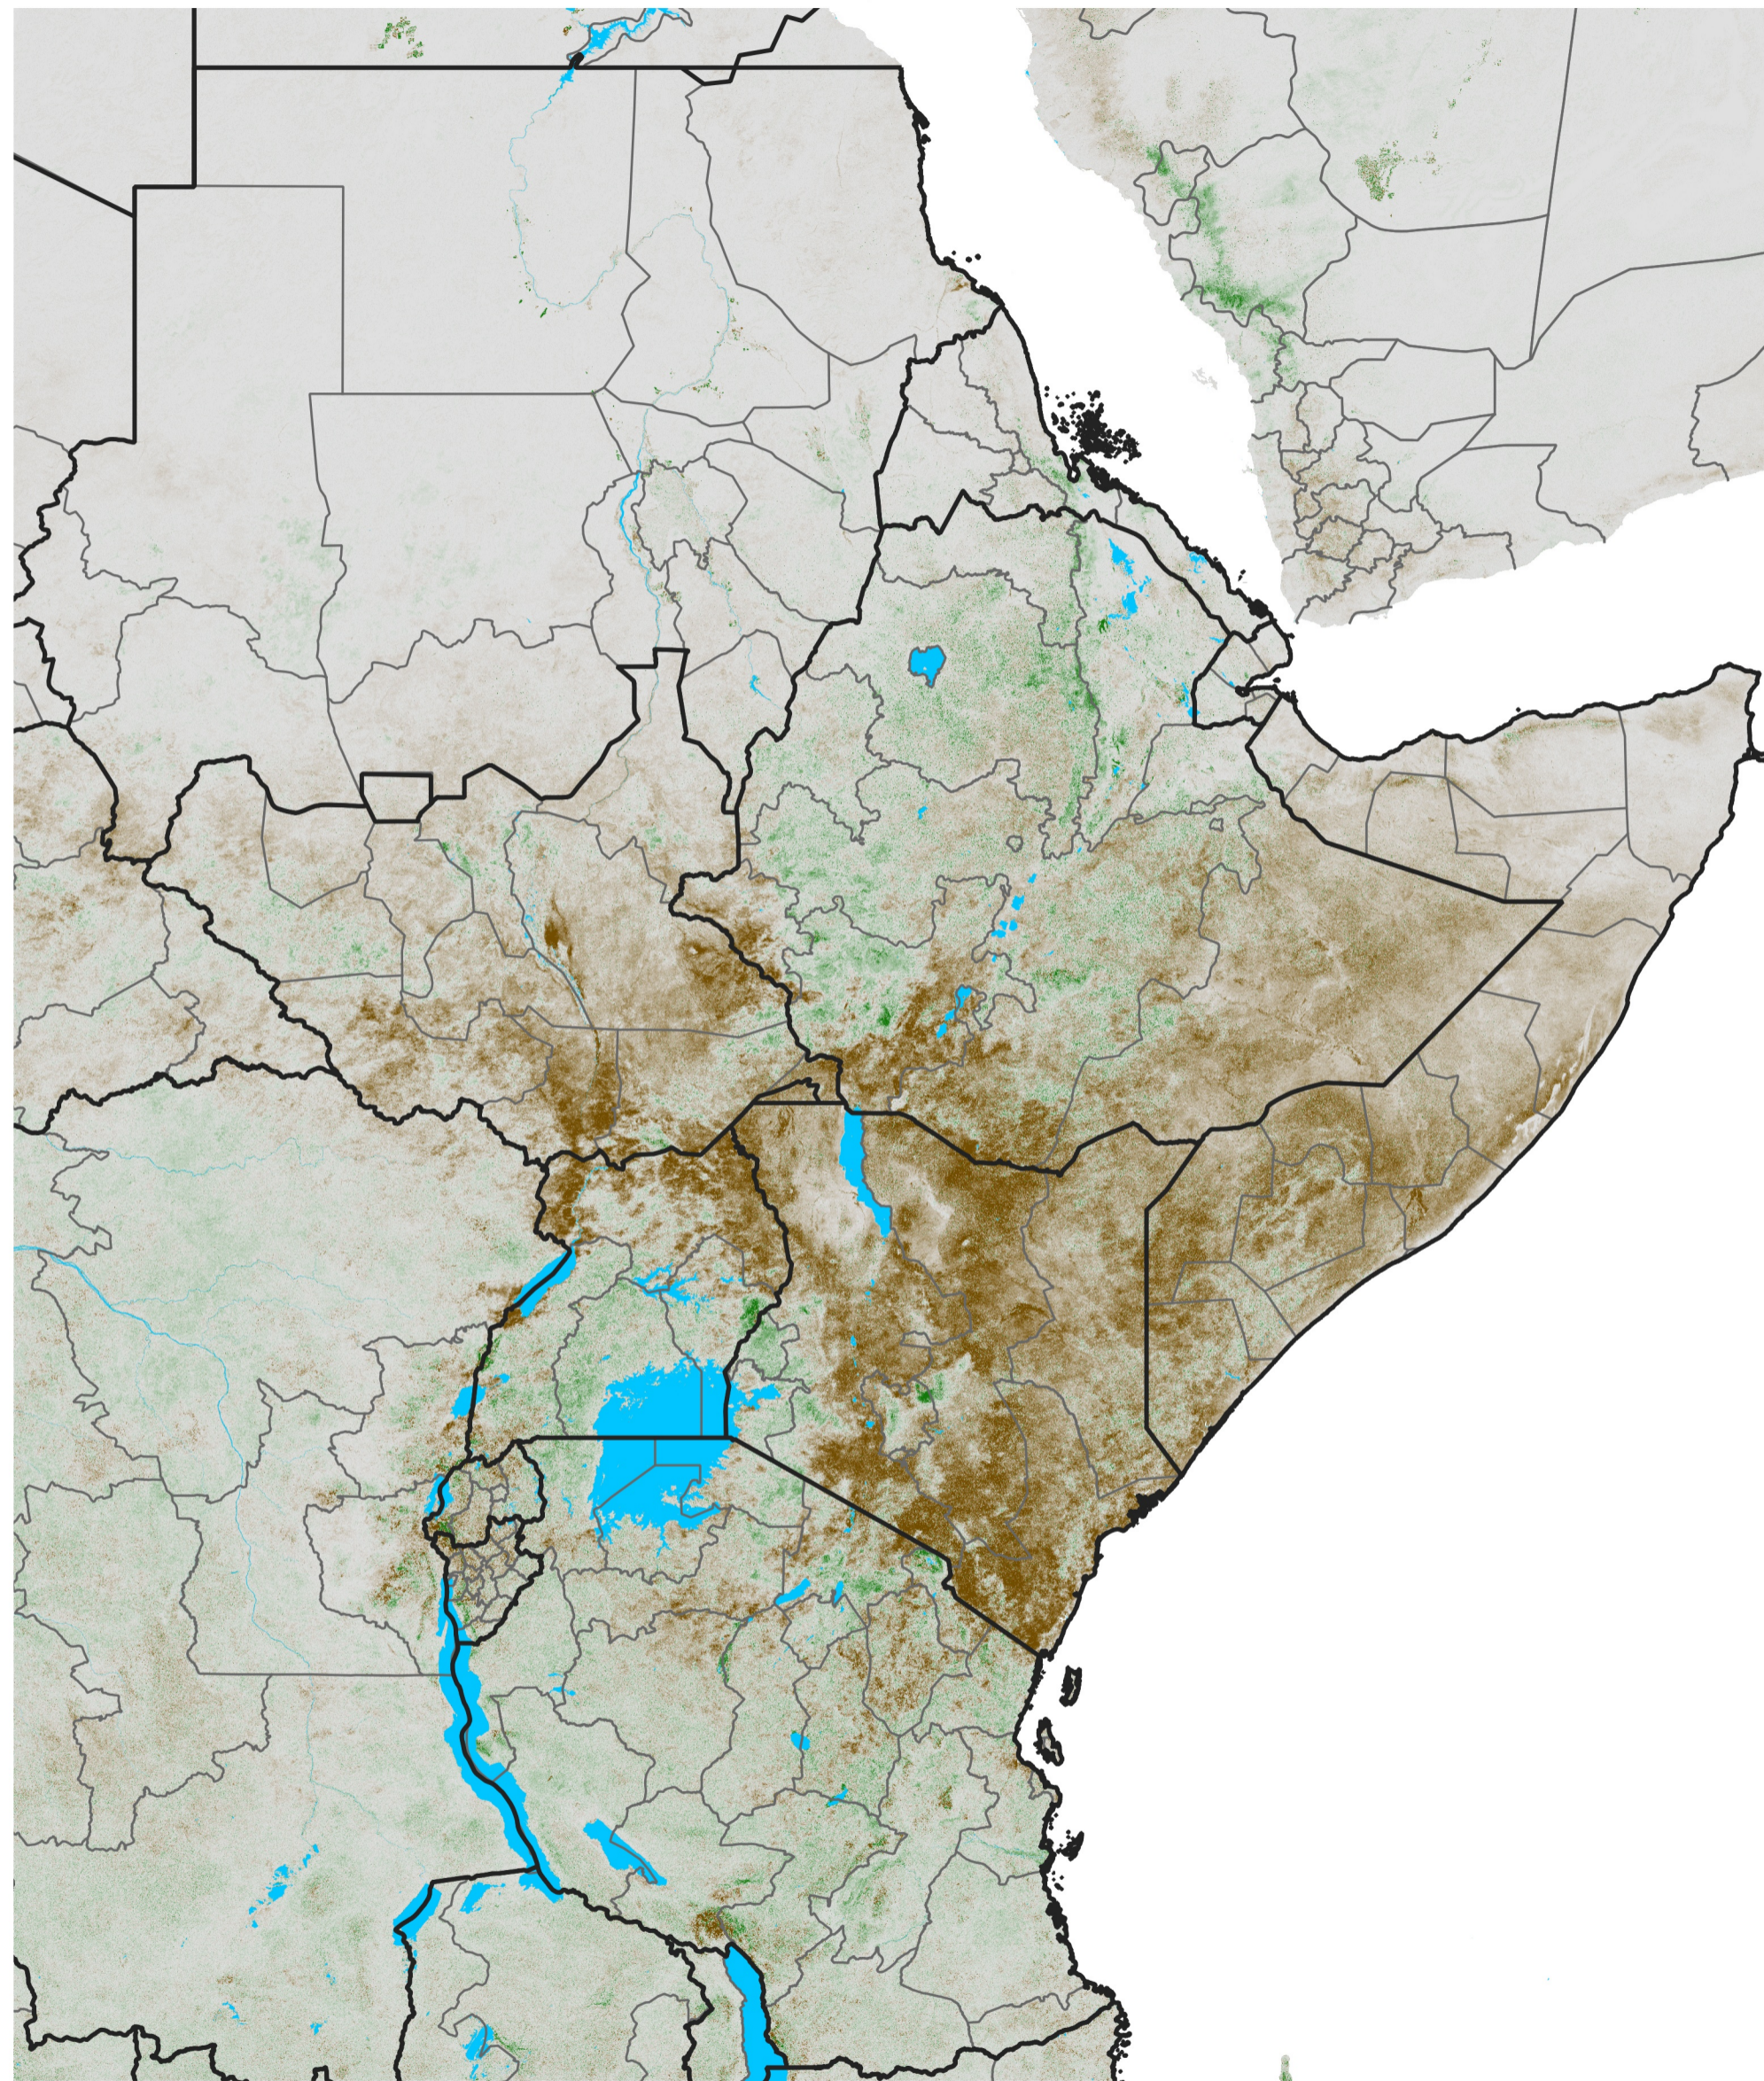

East Africa NDVI Anomaly

2017 minus Mean (2012 - 2021)

Period 21 / Apr 06 - 15, 2017

NDVI Anomaly

< -0.3 -0.2 -0.1 -0.05 0.05 0.1 0.2 >0.3

Negative

No Difference

Positive