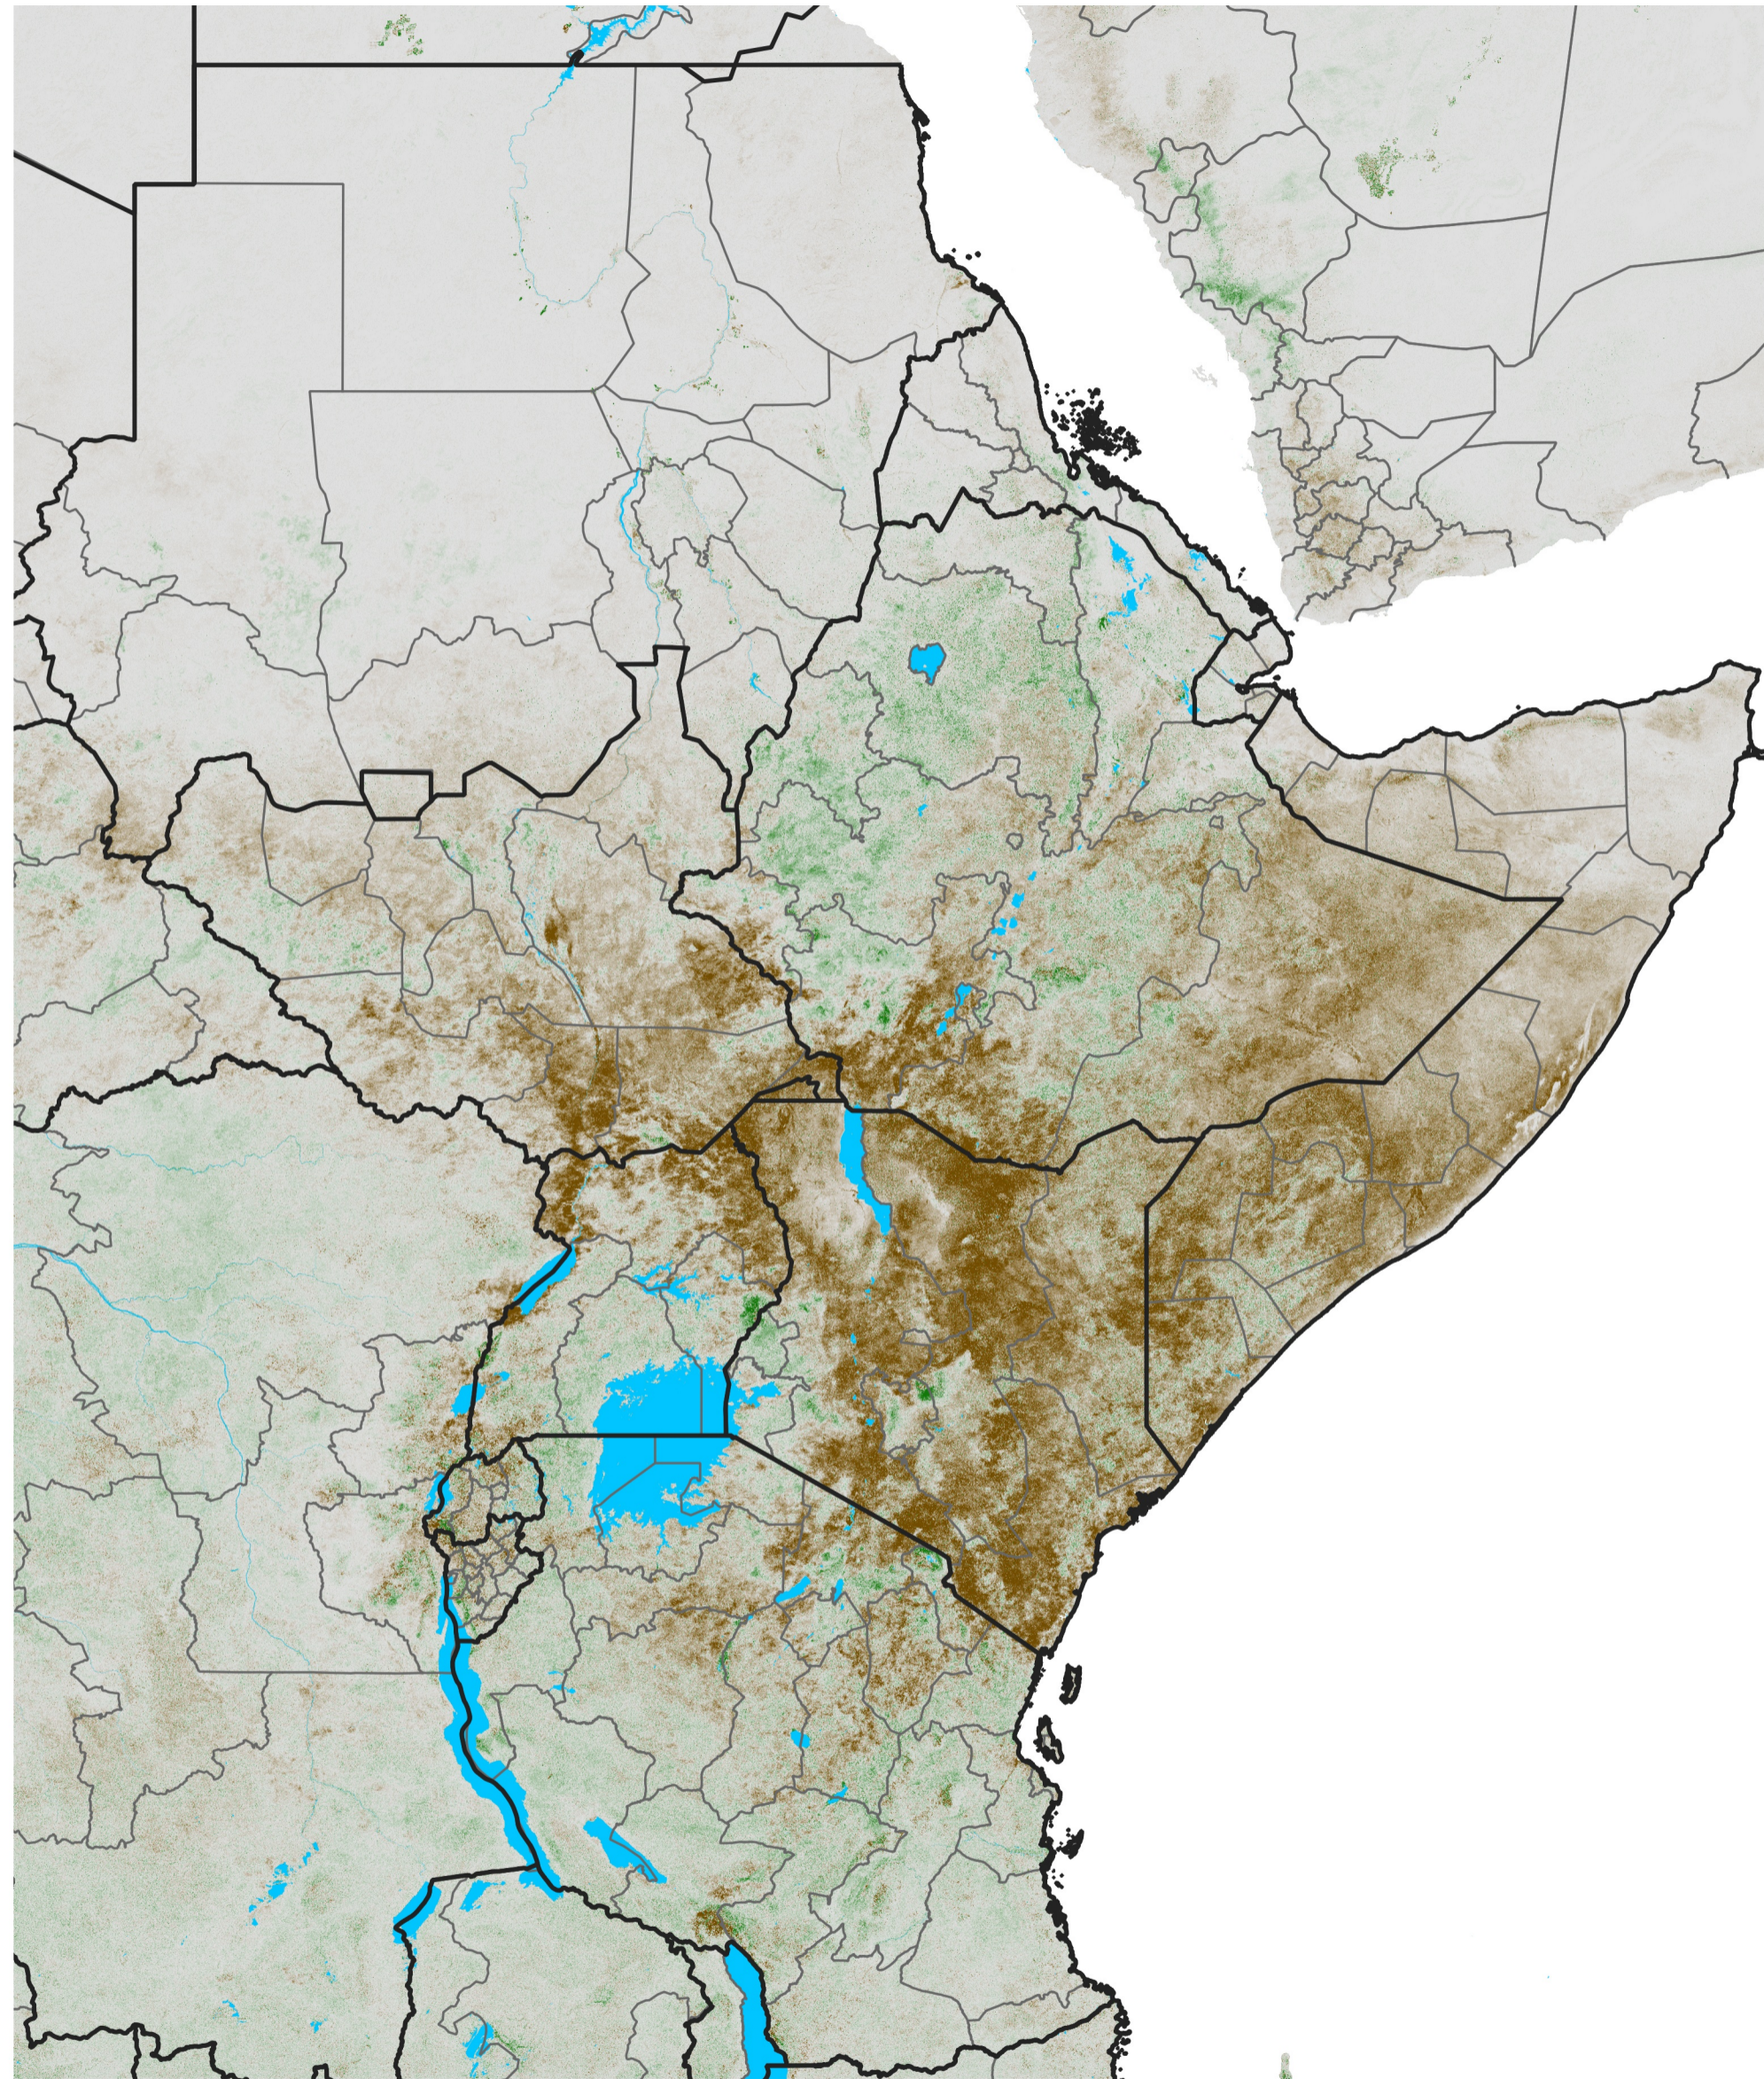

East Africa NDVI Anomaly

2017 minus Mean (2012 - 2021)

Period 23 / Apr 16 - 25, 2017

NDVI Anomaly

< -0.3 -0.2 -0.1 -0.05 0.05 0.1 0.2 >0.3

Negative

No Difference

Positive