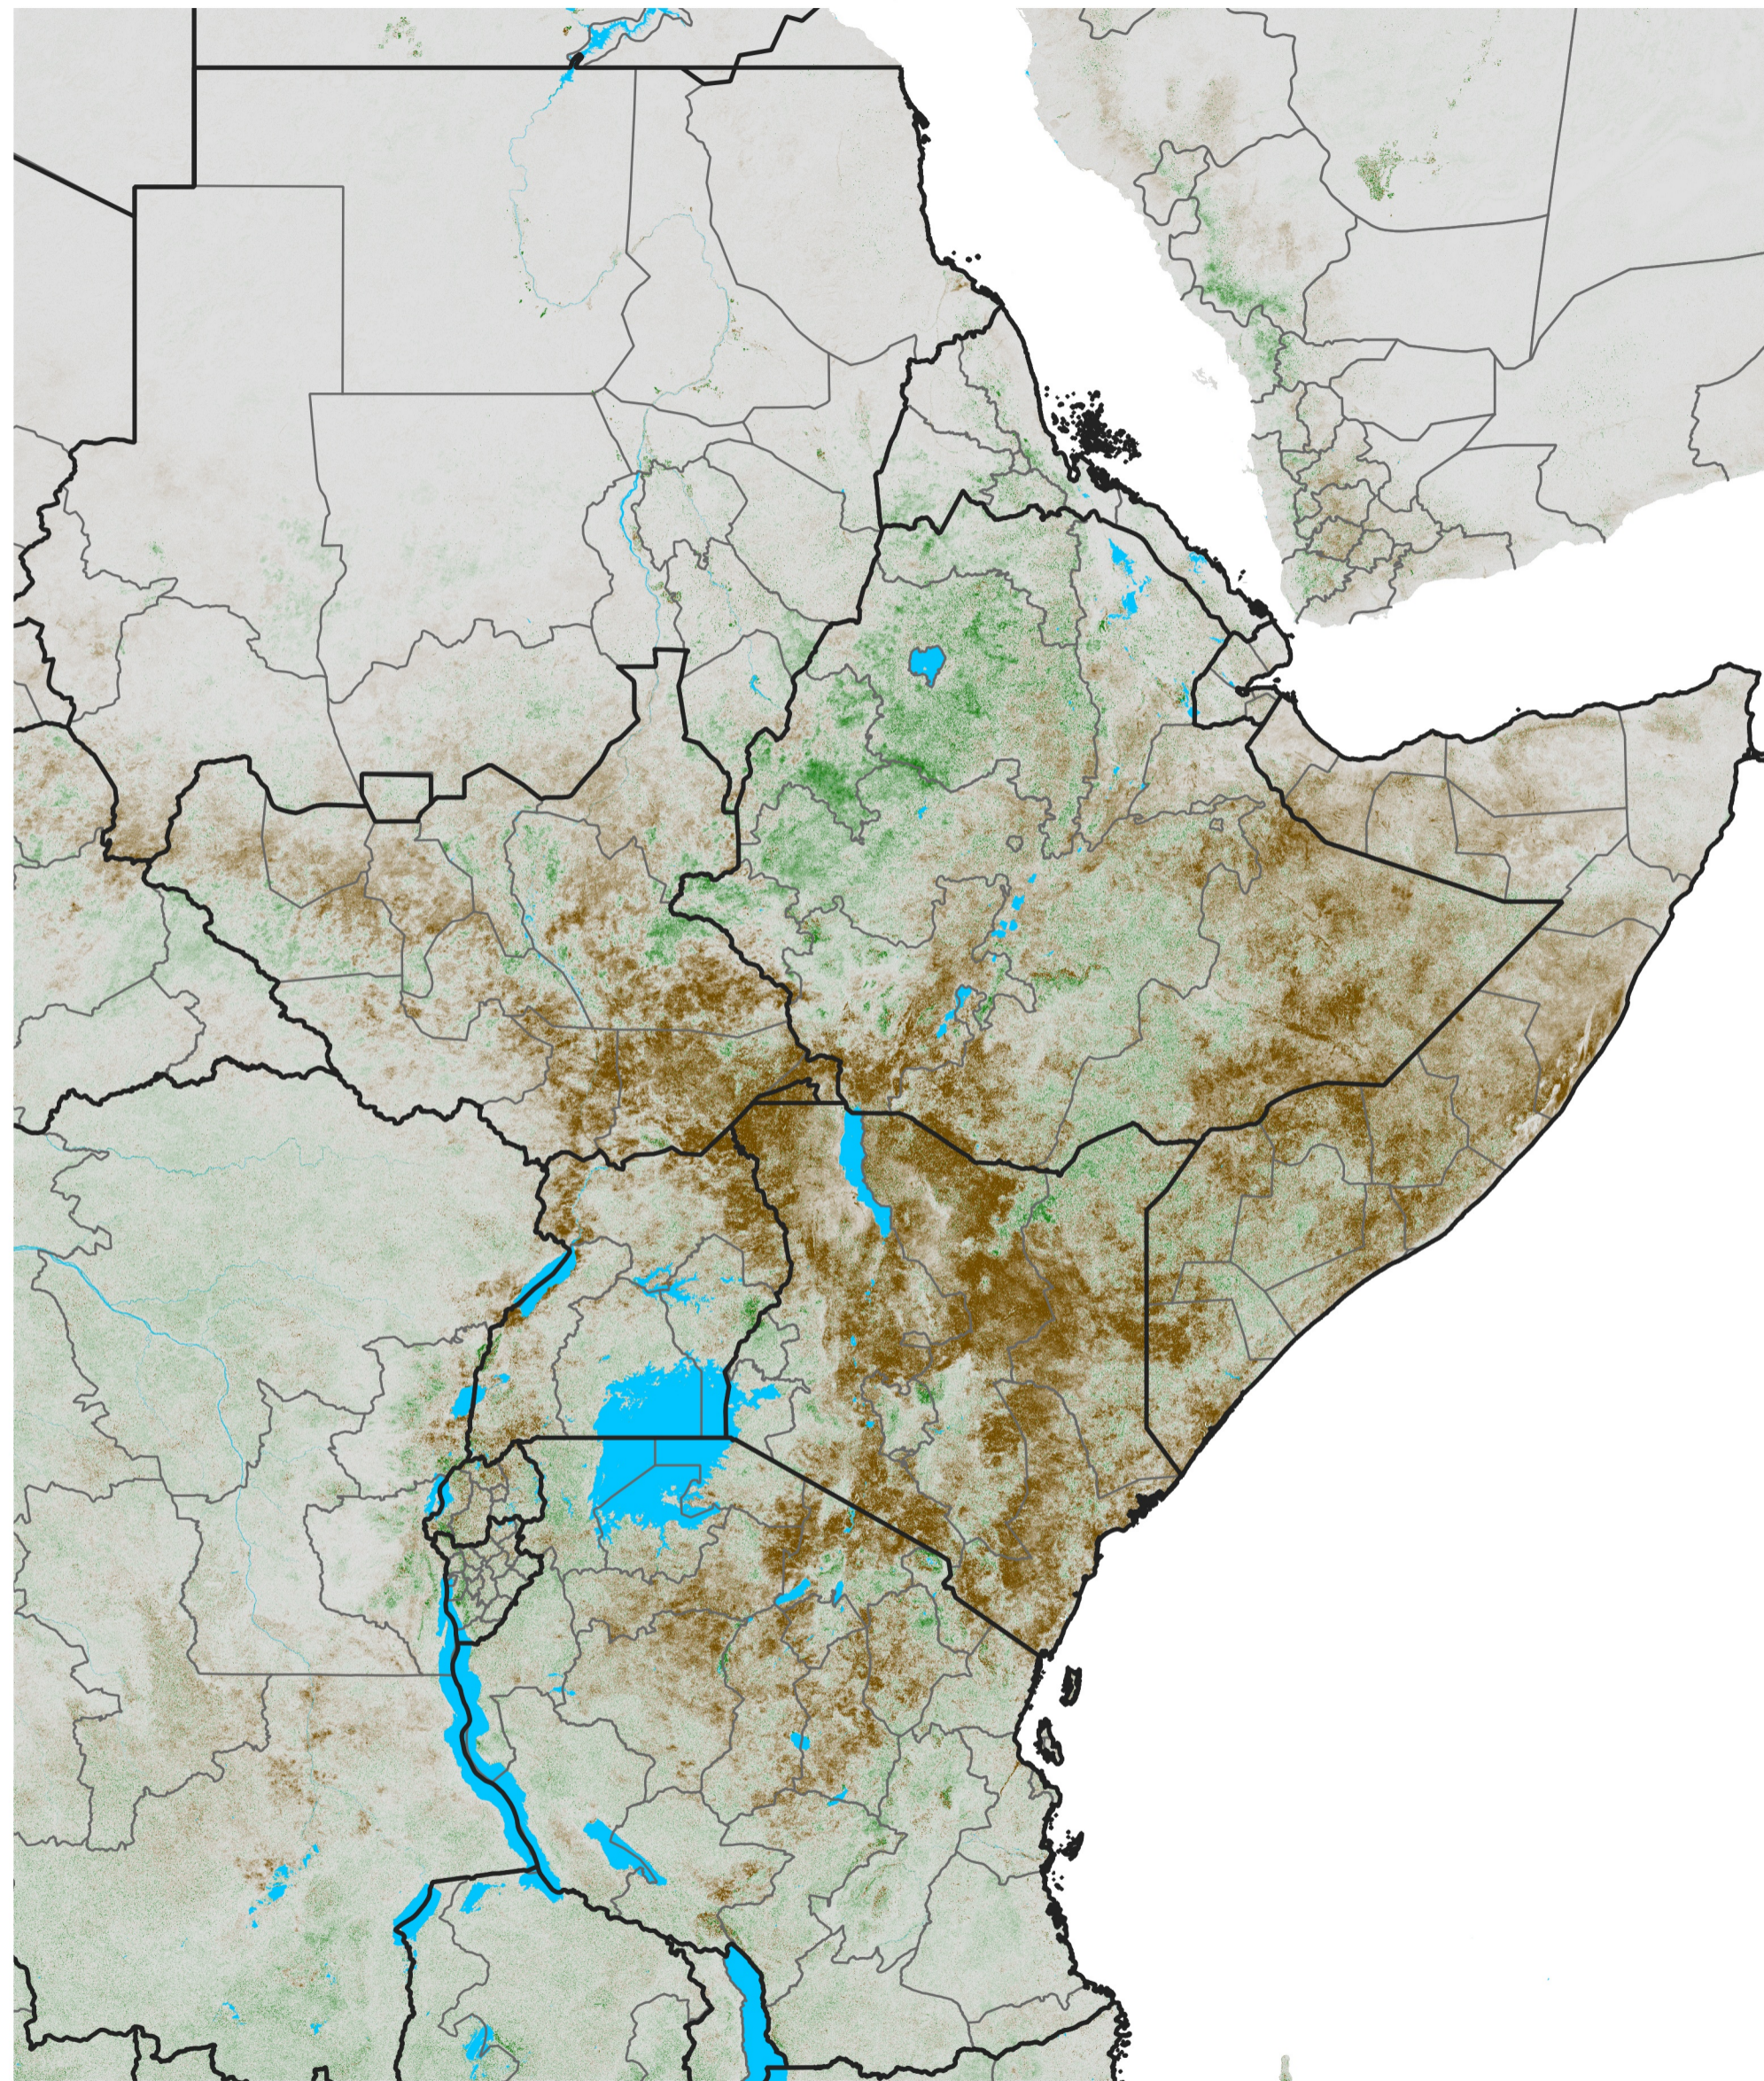

East Africa NDVI Anomaly

2017 minus Mean (2012 - 2021)

Period 27 / May 06 - 15, 2017

NDVI Anomaly

< -0.3 -0.2 -0.1 -0.05 0.05 0.1 0.2 >0.3

Negative

No Difference

Positive