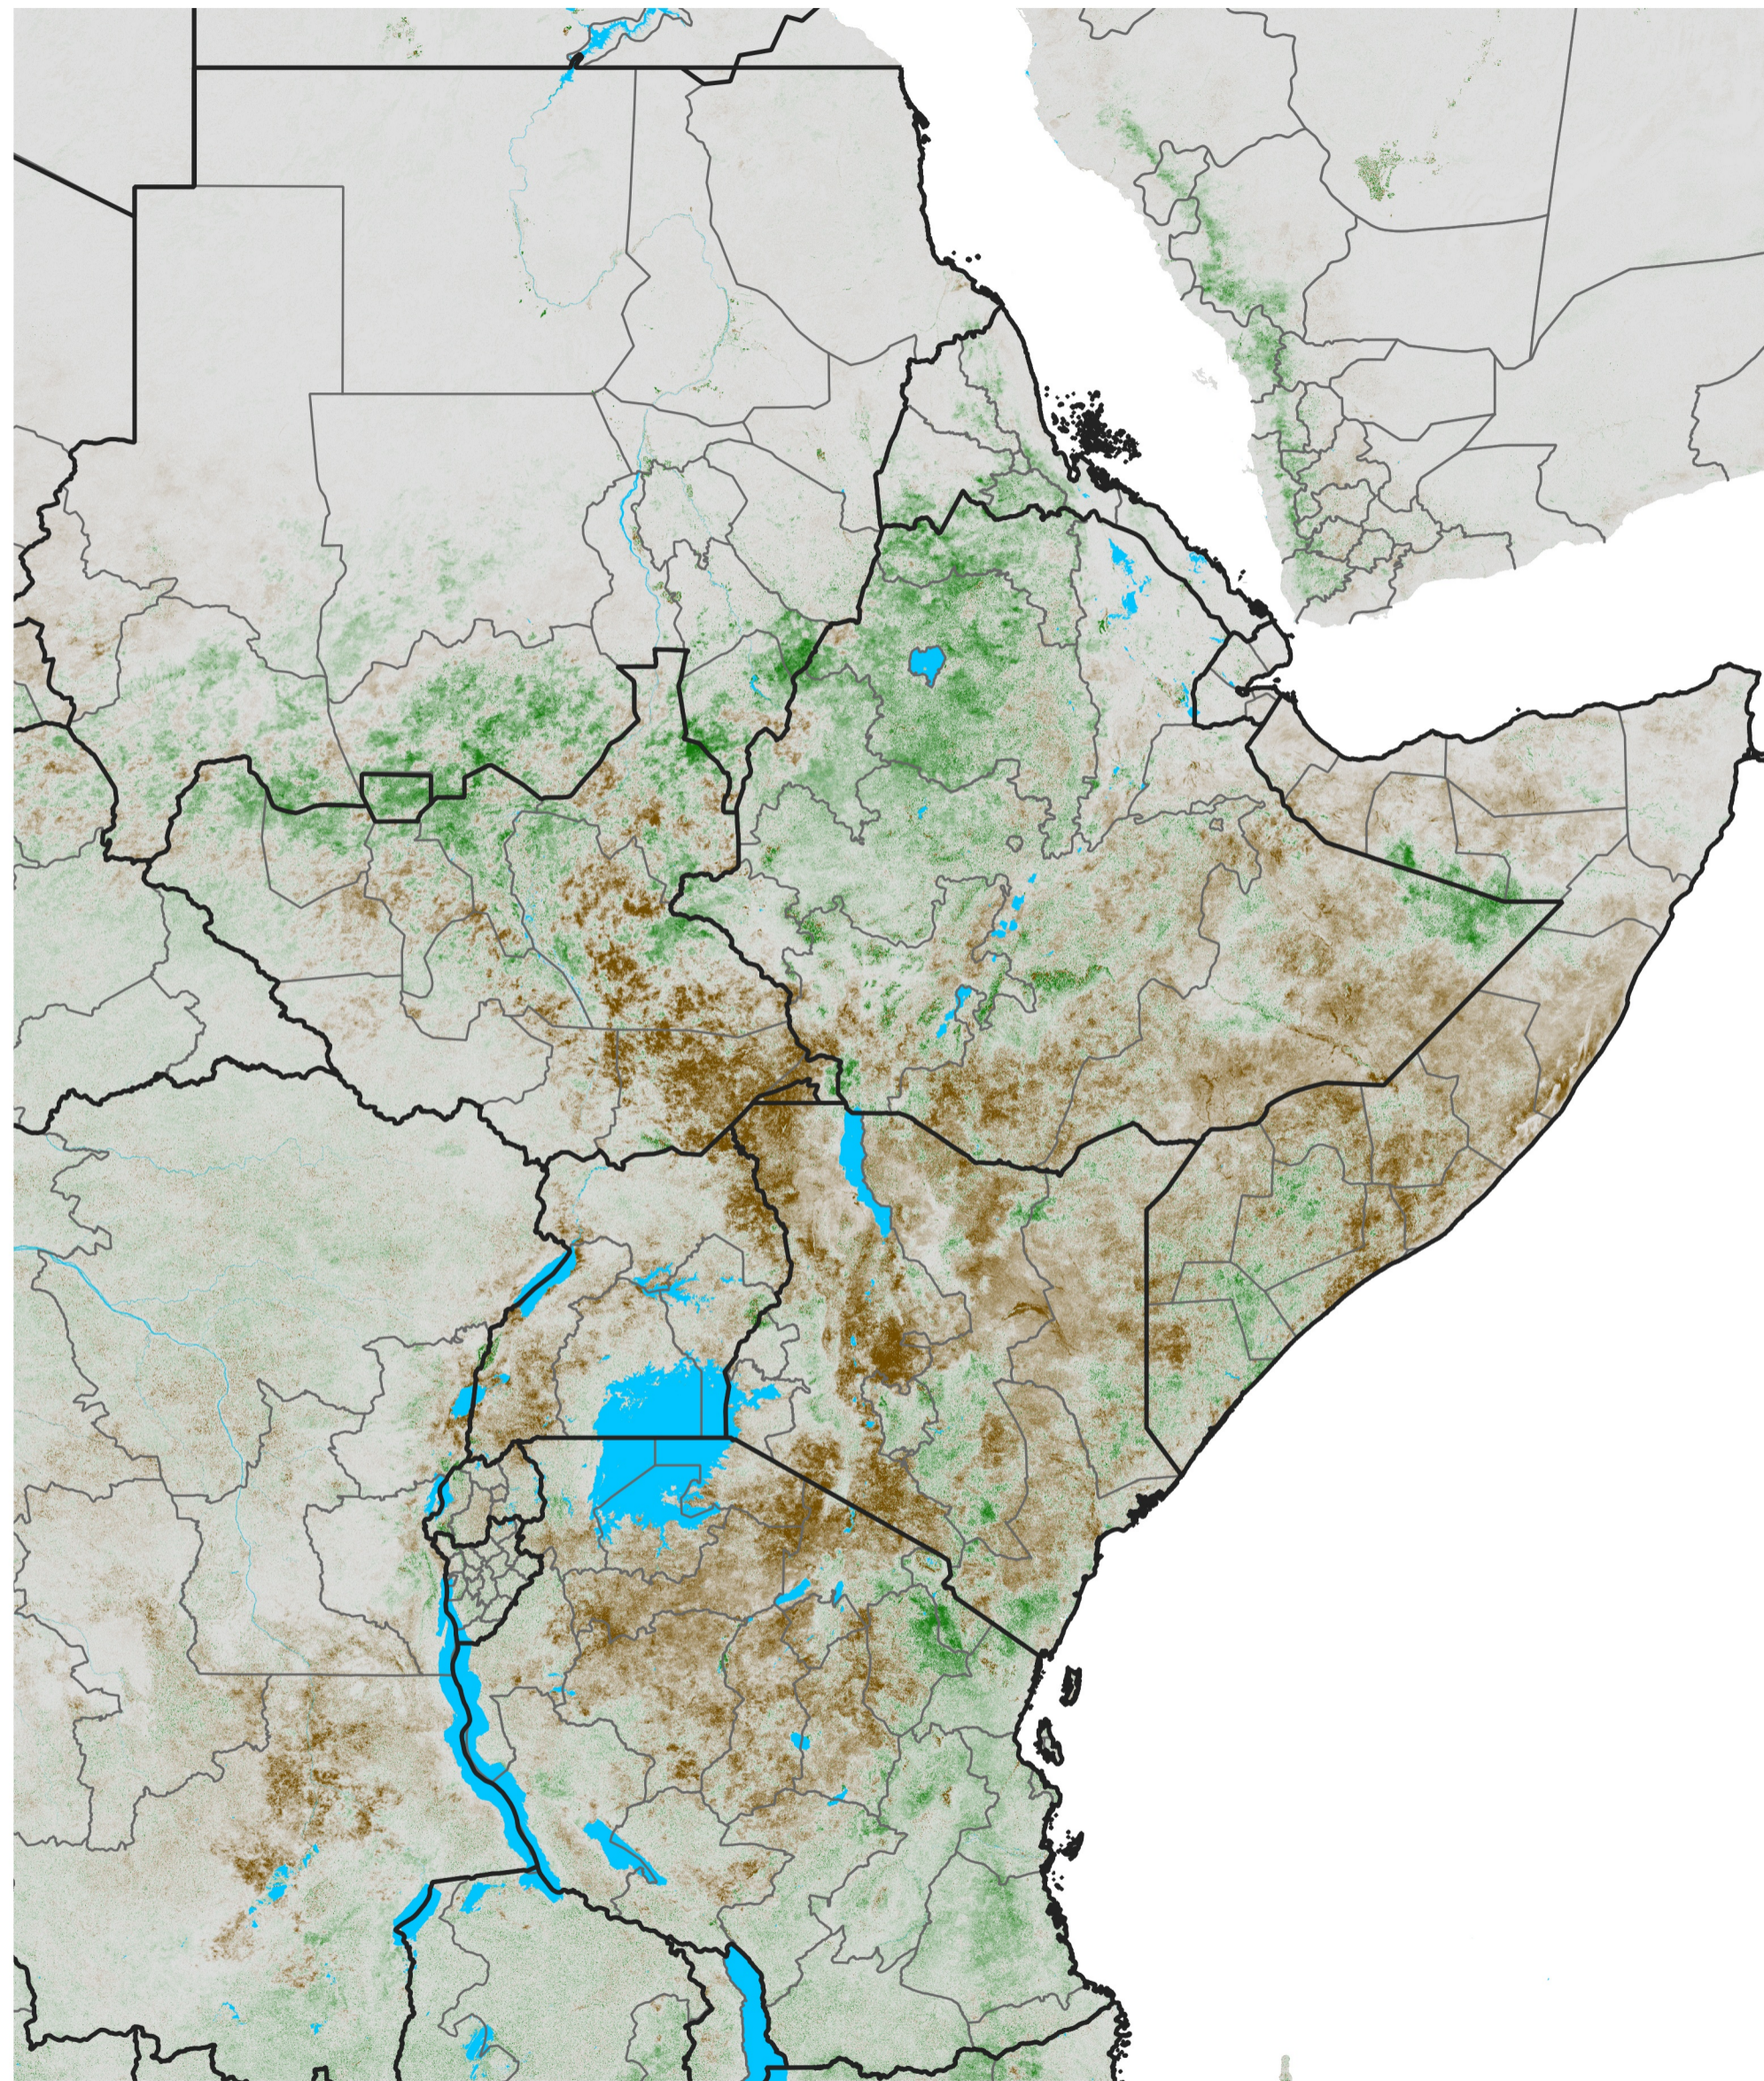

East Africa NDVI Anomaly

2017 minus Mean (2012 - 2021)

Period 33 / Jun 06 - 15, 2017

NDVI Anomaly

< -0.3 -0.2 -0.1 -0.05 0.05 0.1 0.2 >0.3

Negative

No Difference

Positive