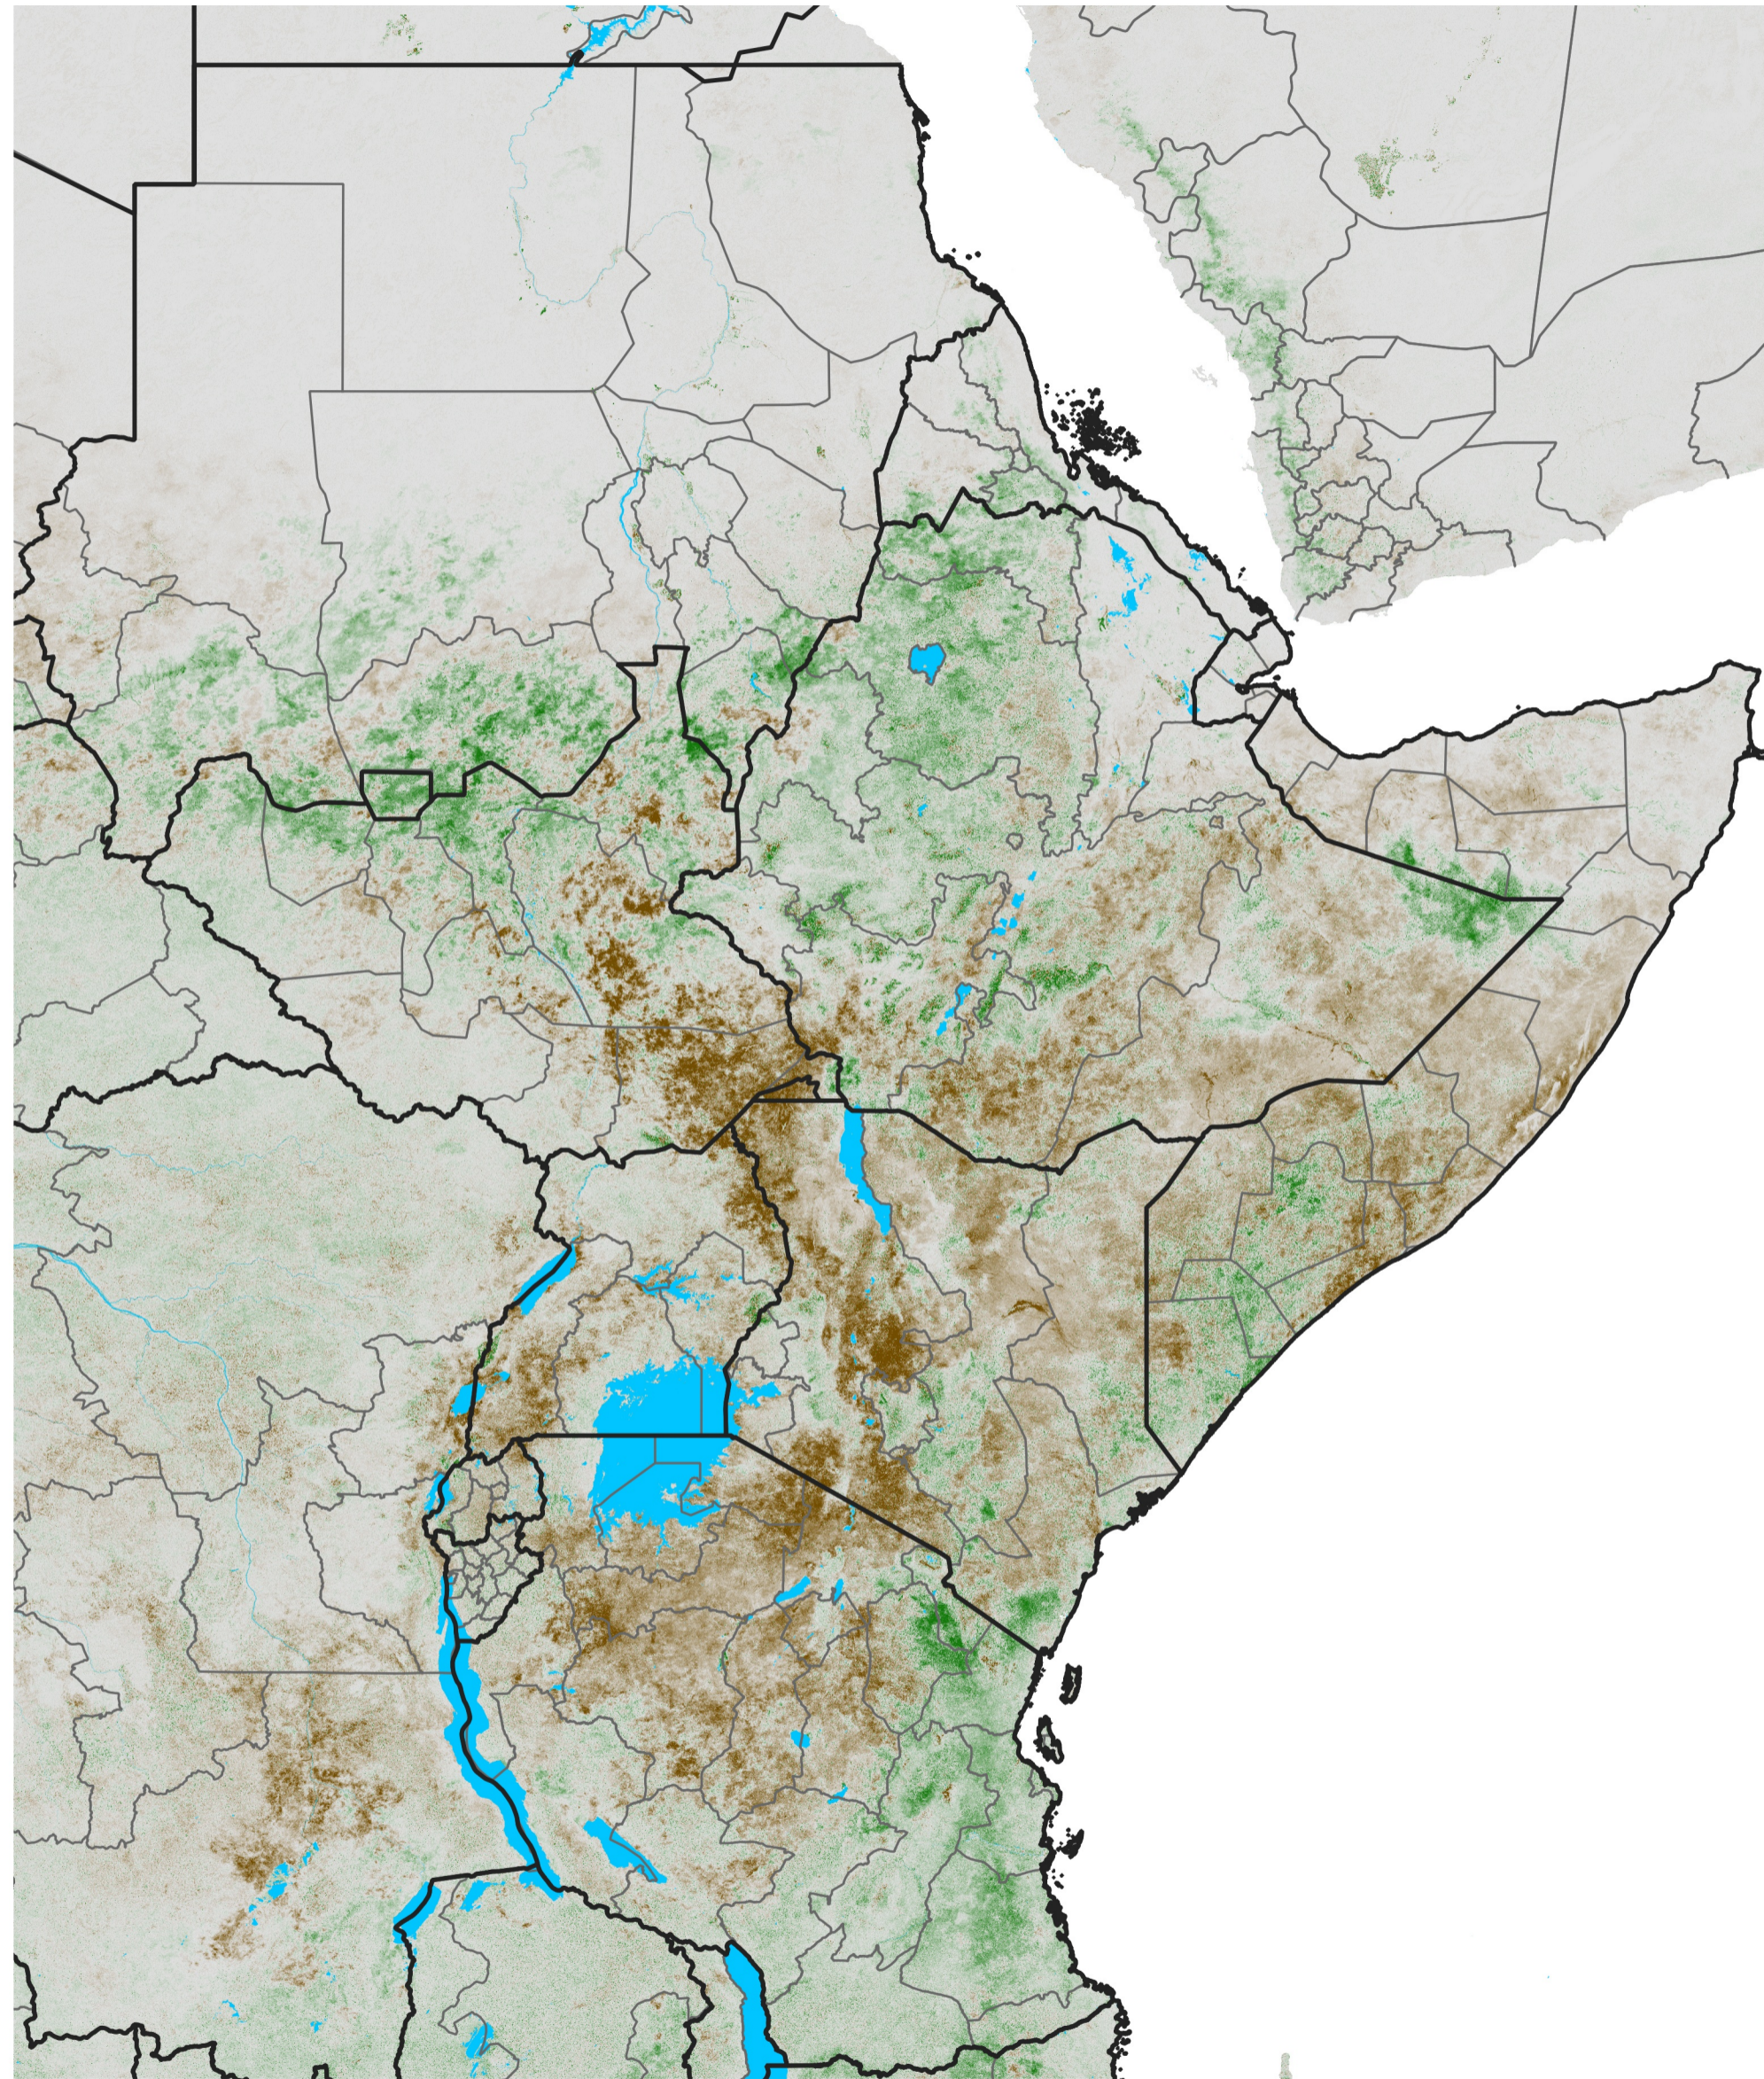

East Africa NDVI Anomaly

2017 minus Mean (2012 - 2021)

Period 35 / Jun 16 - 25, 2017

NDVI Anomaly

<math>< -0.3</math> -0.2 -0.1 -0.05 0.05 0.1 0.2 > 0.3

Negative

No Difference

Positive