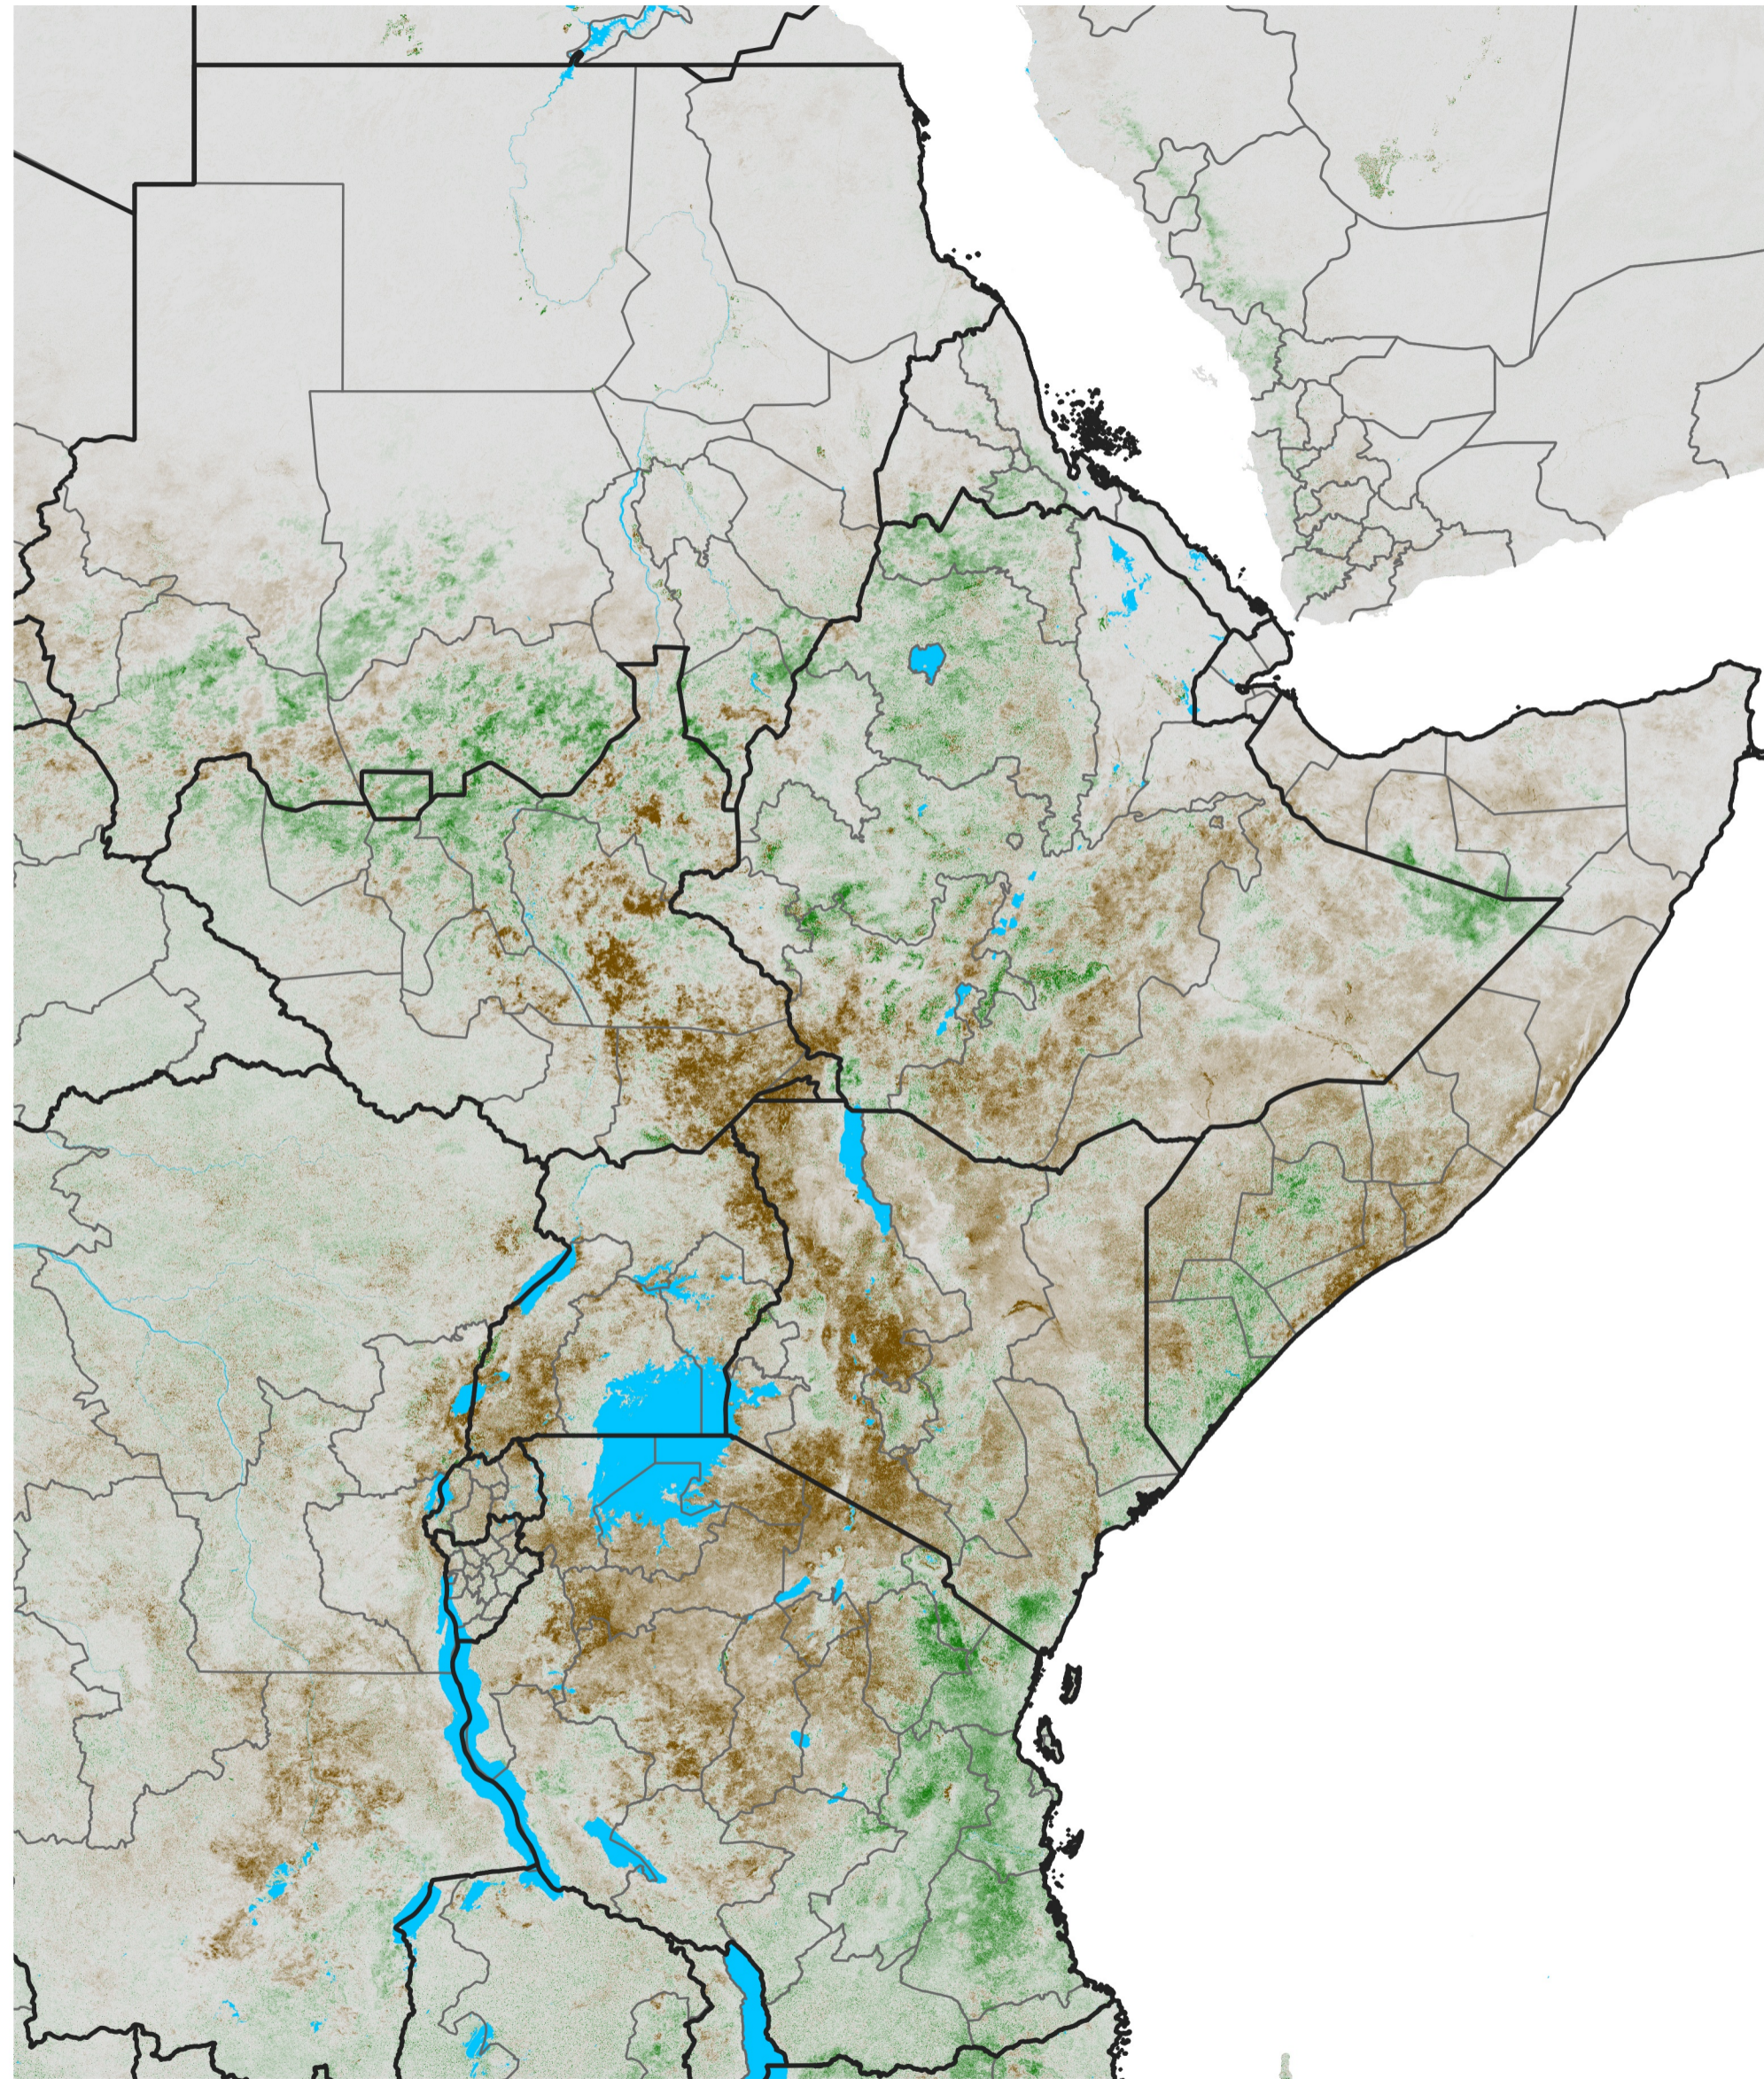

East Africa NDVI Anomaly

2017 minus Mean (2012 - 2021)

Period 37 / Jun 26 - Jul 05, 2017

NDVI Anomaly

<math>< -0.3</math> -0.2 -0.1 -0.05 0.05 0.1 0.2 > 0.3

Negative

No Difference

Positive