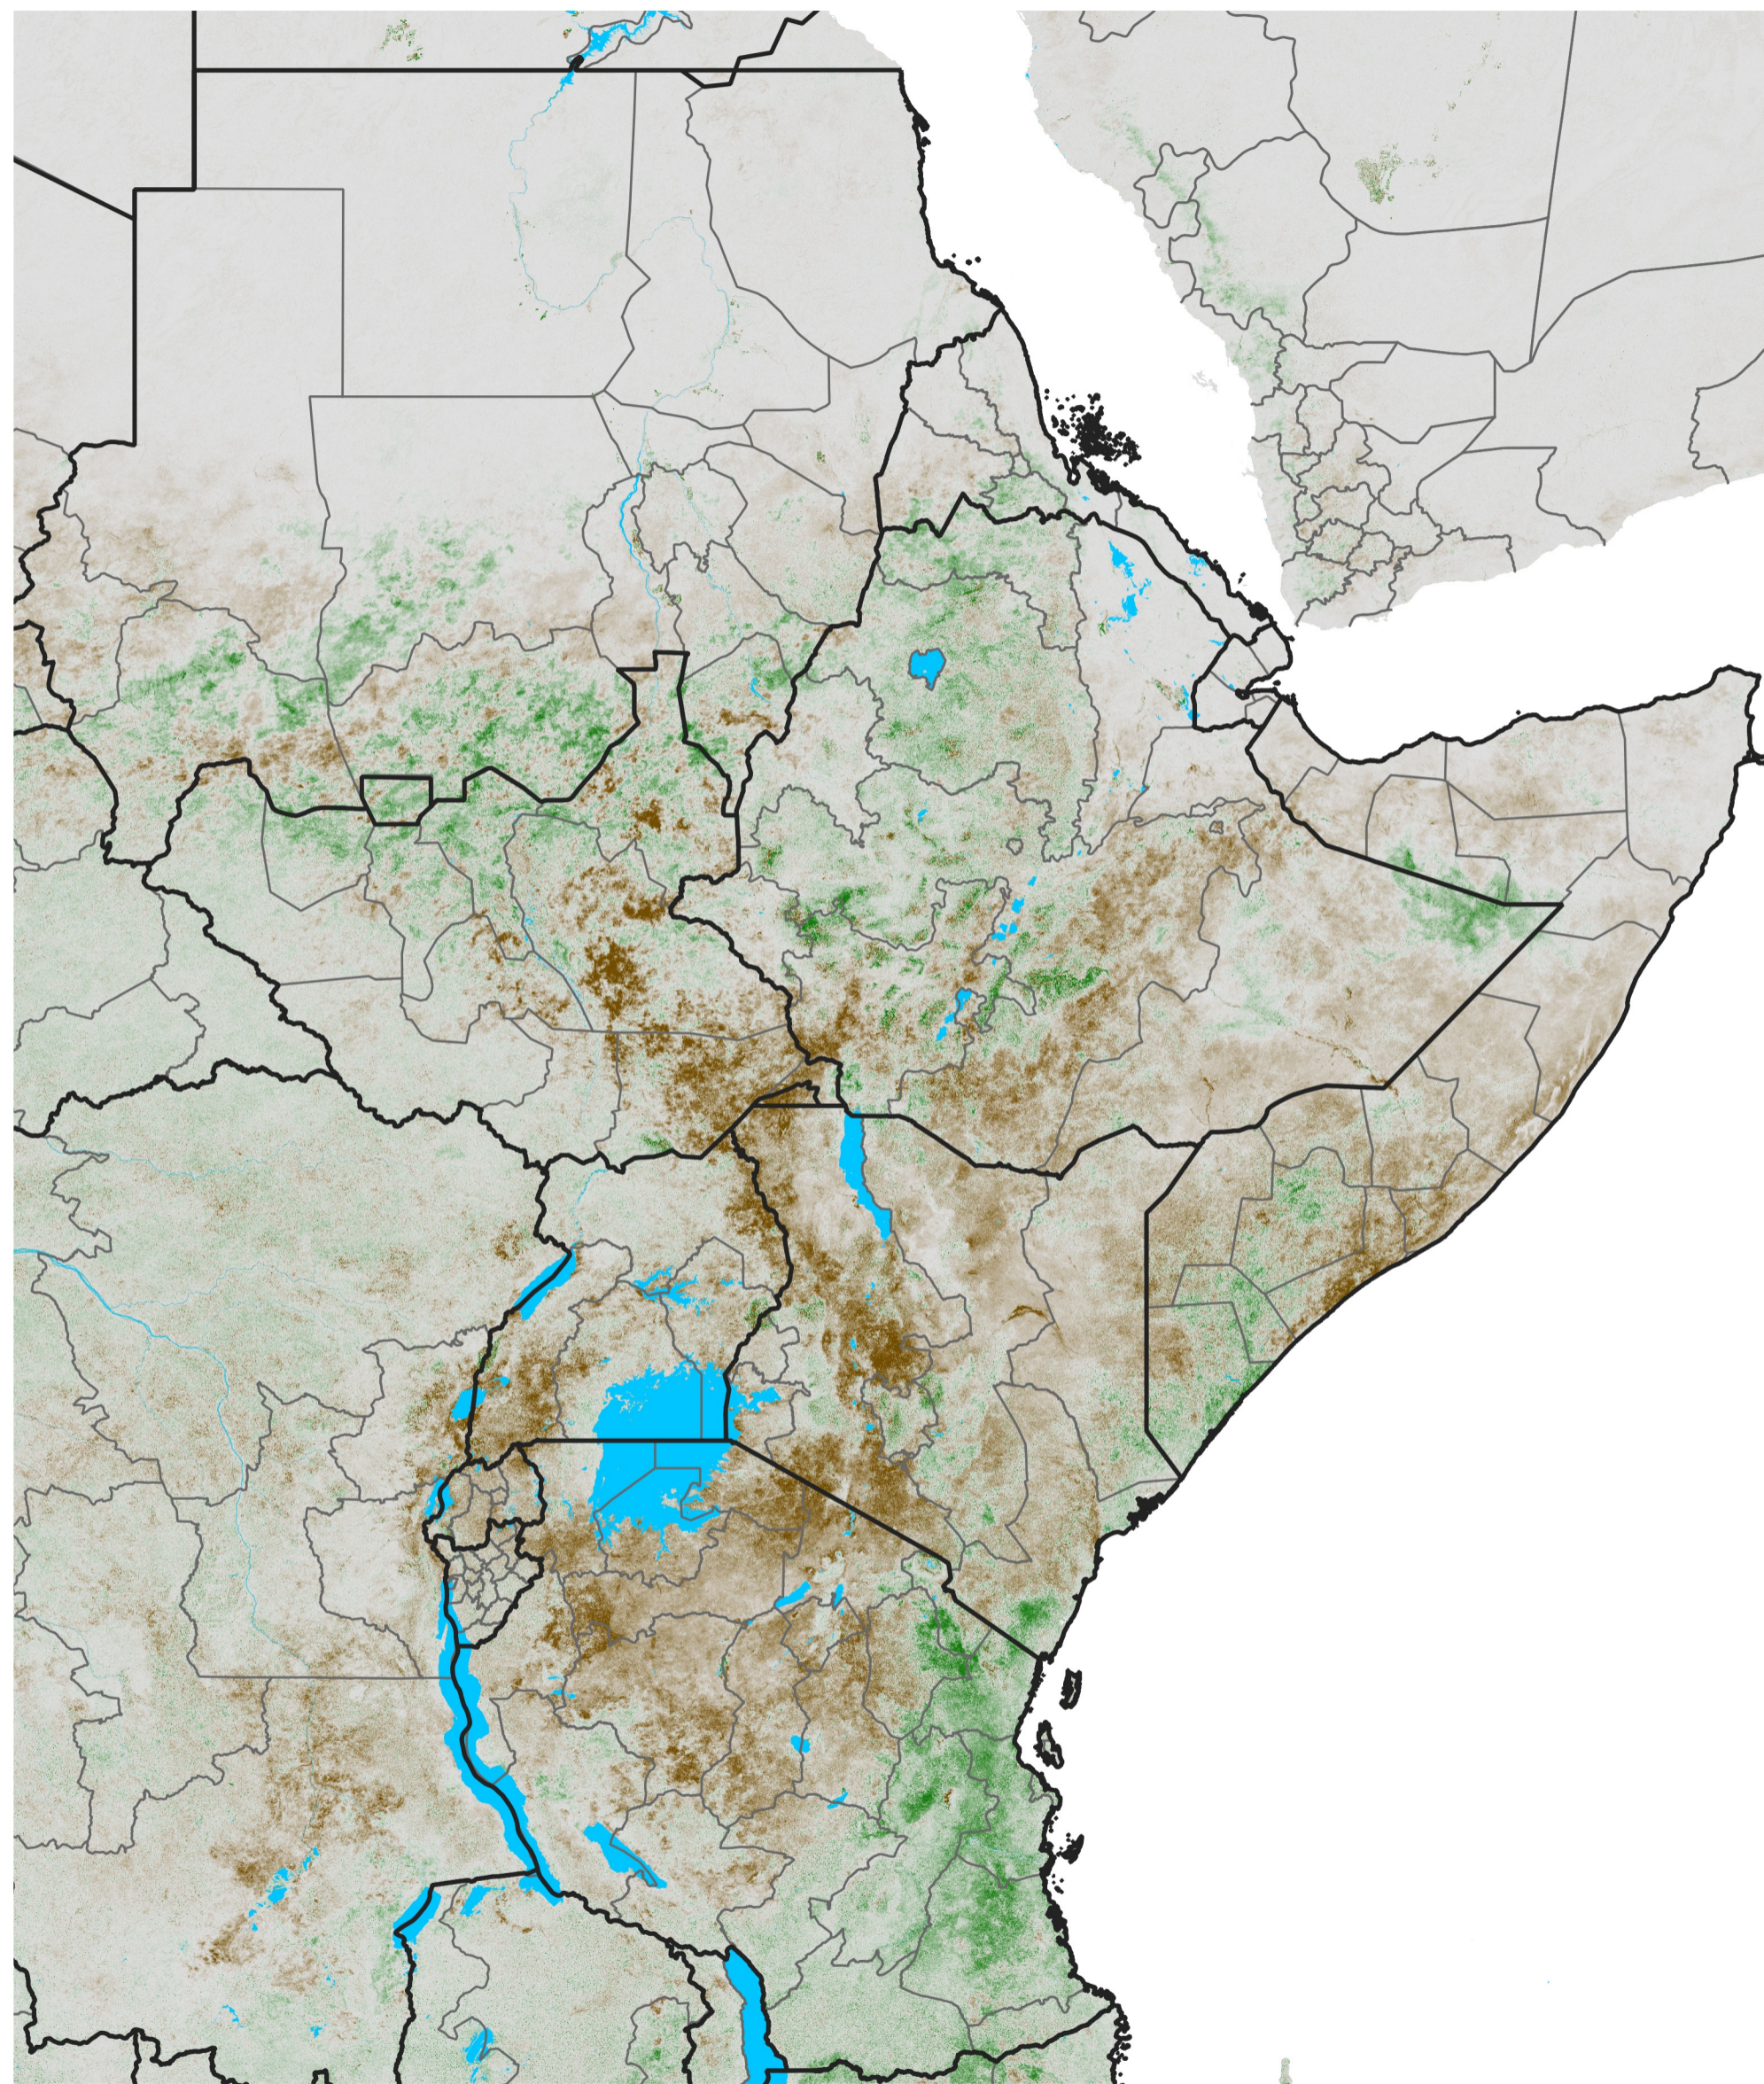

East Africa NDVI Anomaly

2017 minus Mean (2012 - 2021)

Period 38 / Jul 01 - 10, 2017

NDVI Anomaly

< -0.3 -0.2 -0.1 -0.05 0.05 0.1 0.2 >0.3

Negative

No Difference

Positive