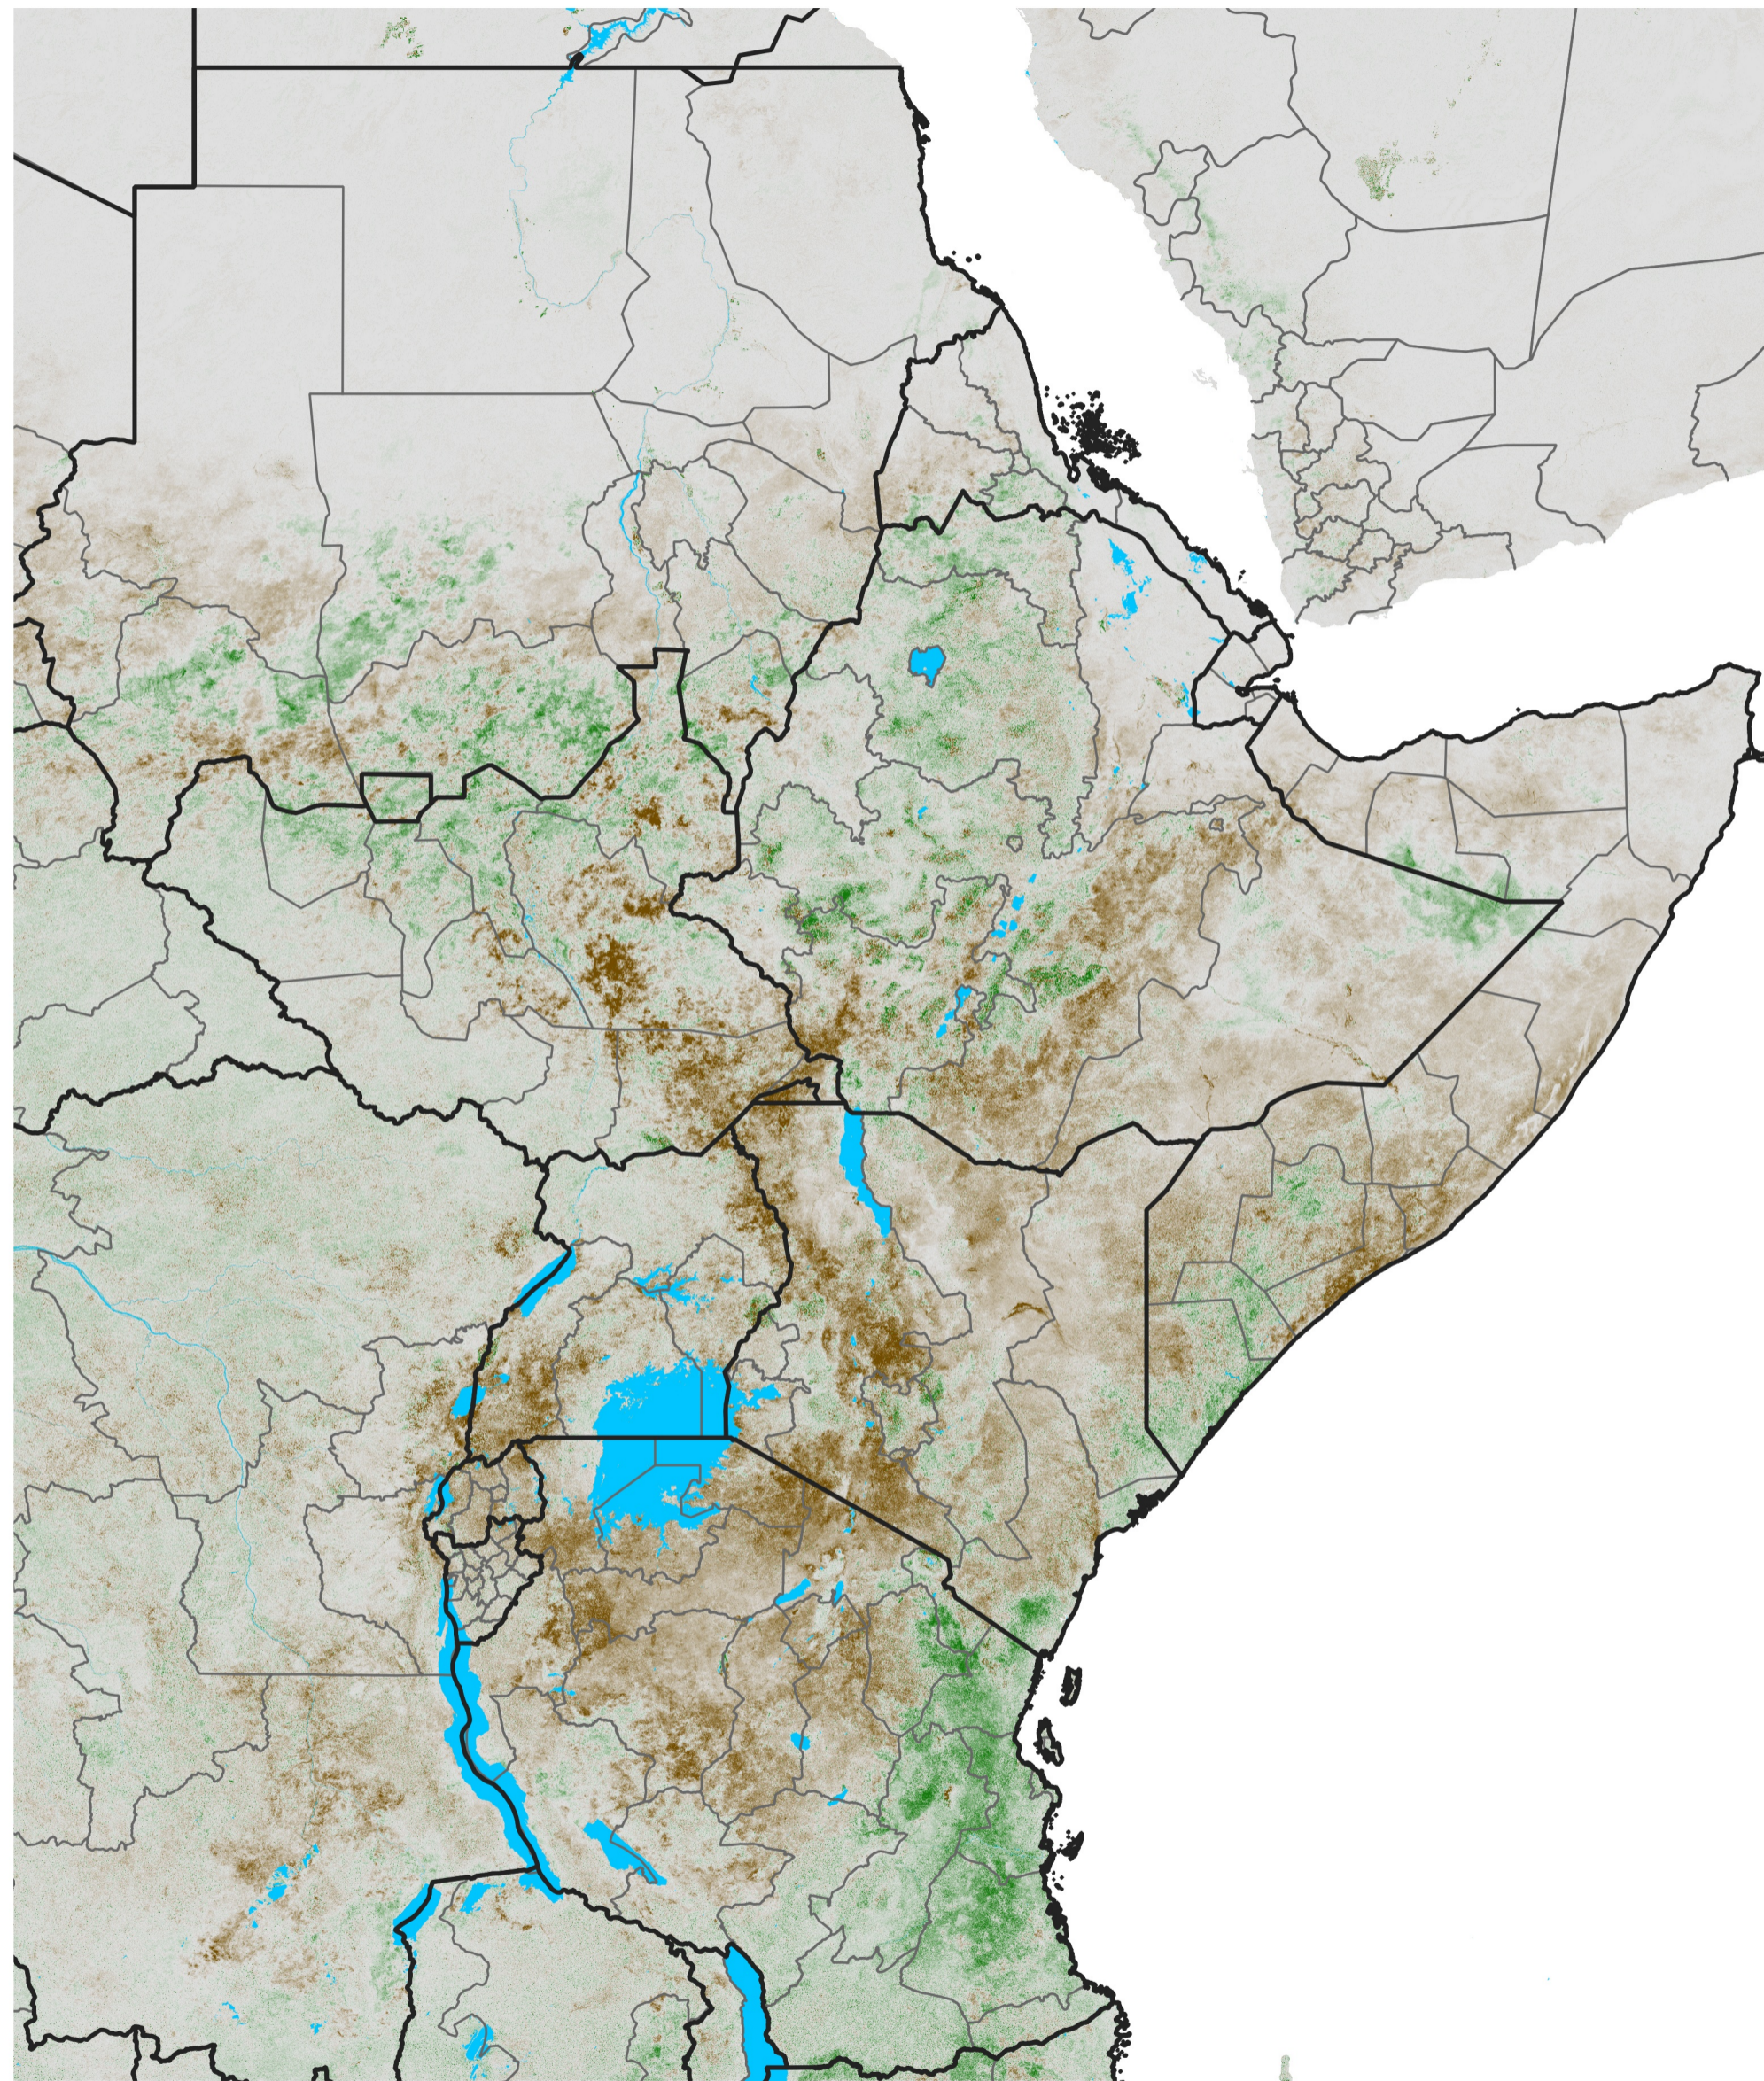

# East Africa NDVI Anomaly

2017 minus Mean (2012 - 2021)

Period 39 / Jul 06 - 15, 2017

## NDVI Anomaly

< -0.3   -0.2   -0.1   -0.05   0.05   0.1   0.2   >0.3

Negative

No Difference

Positive