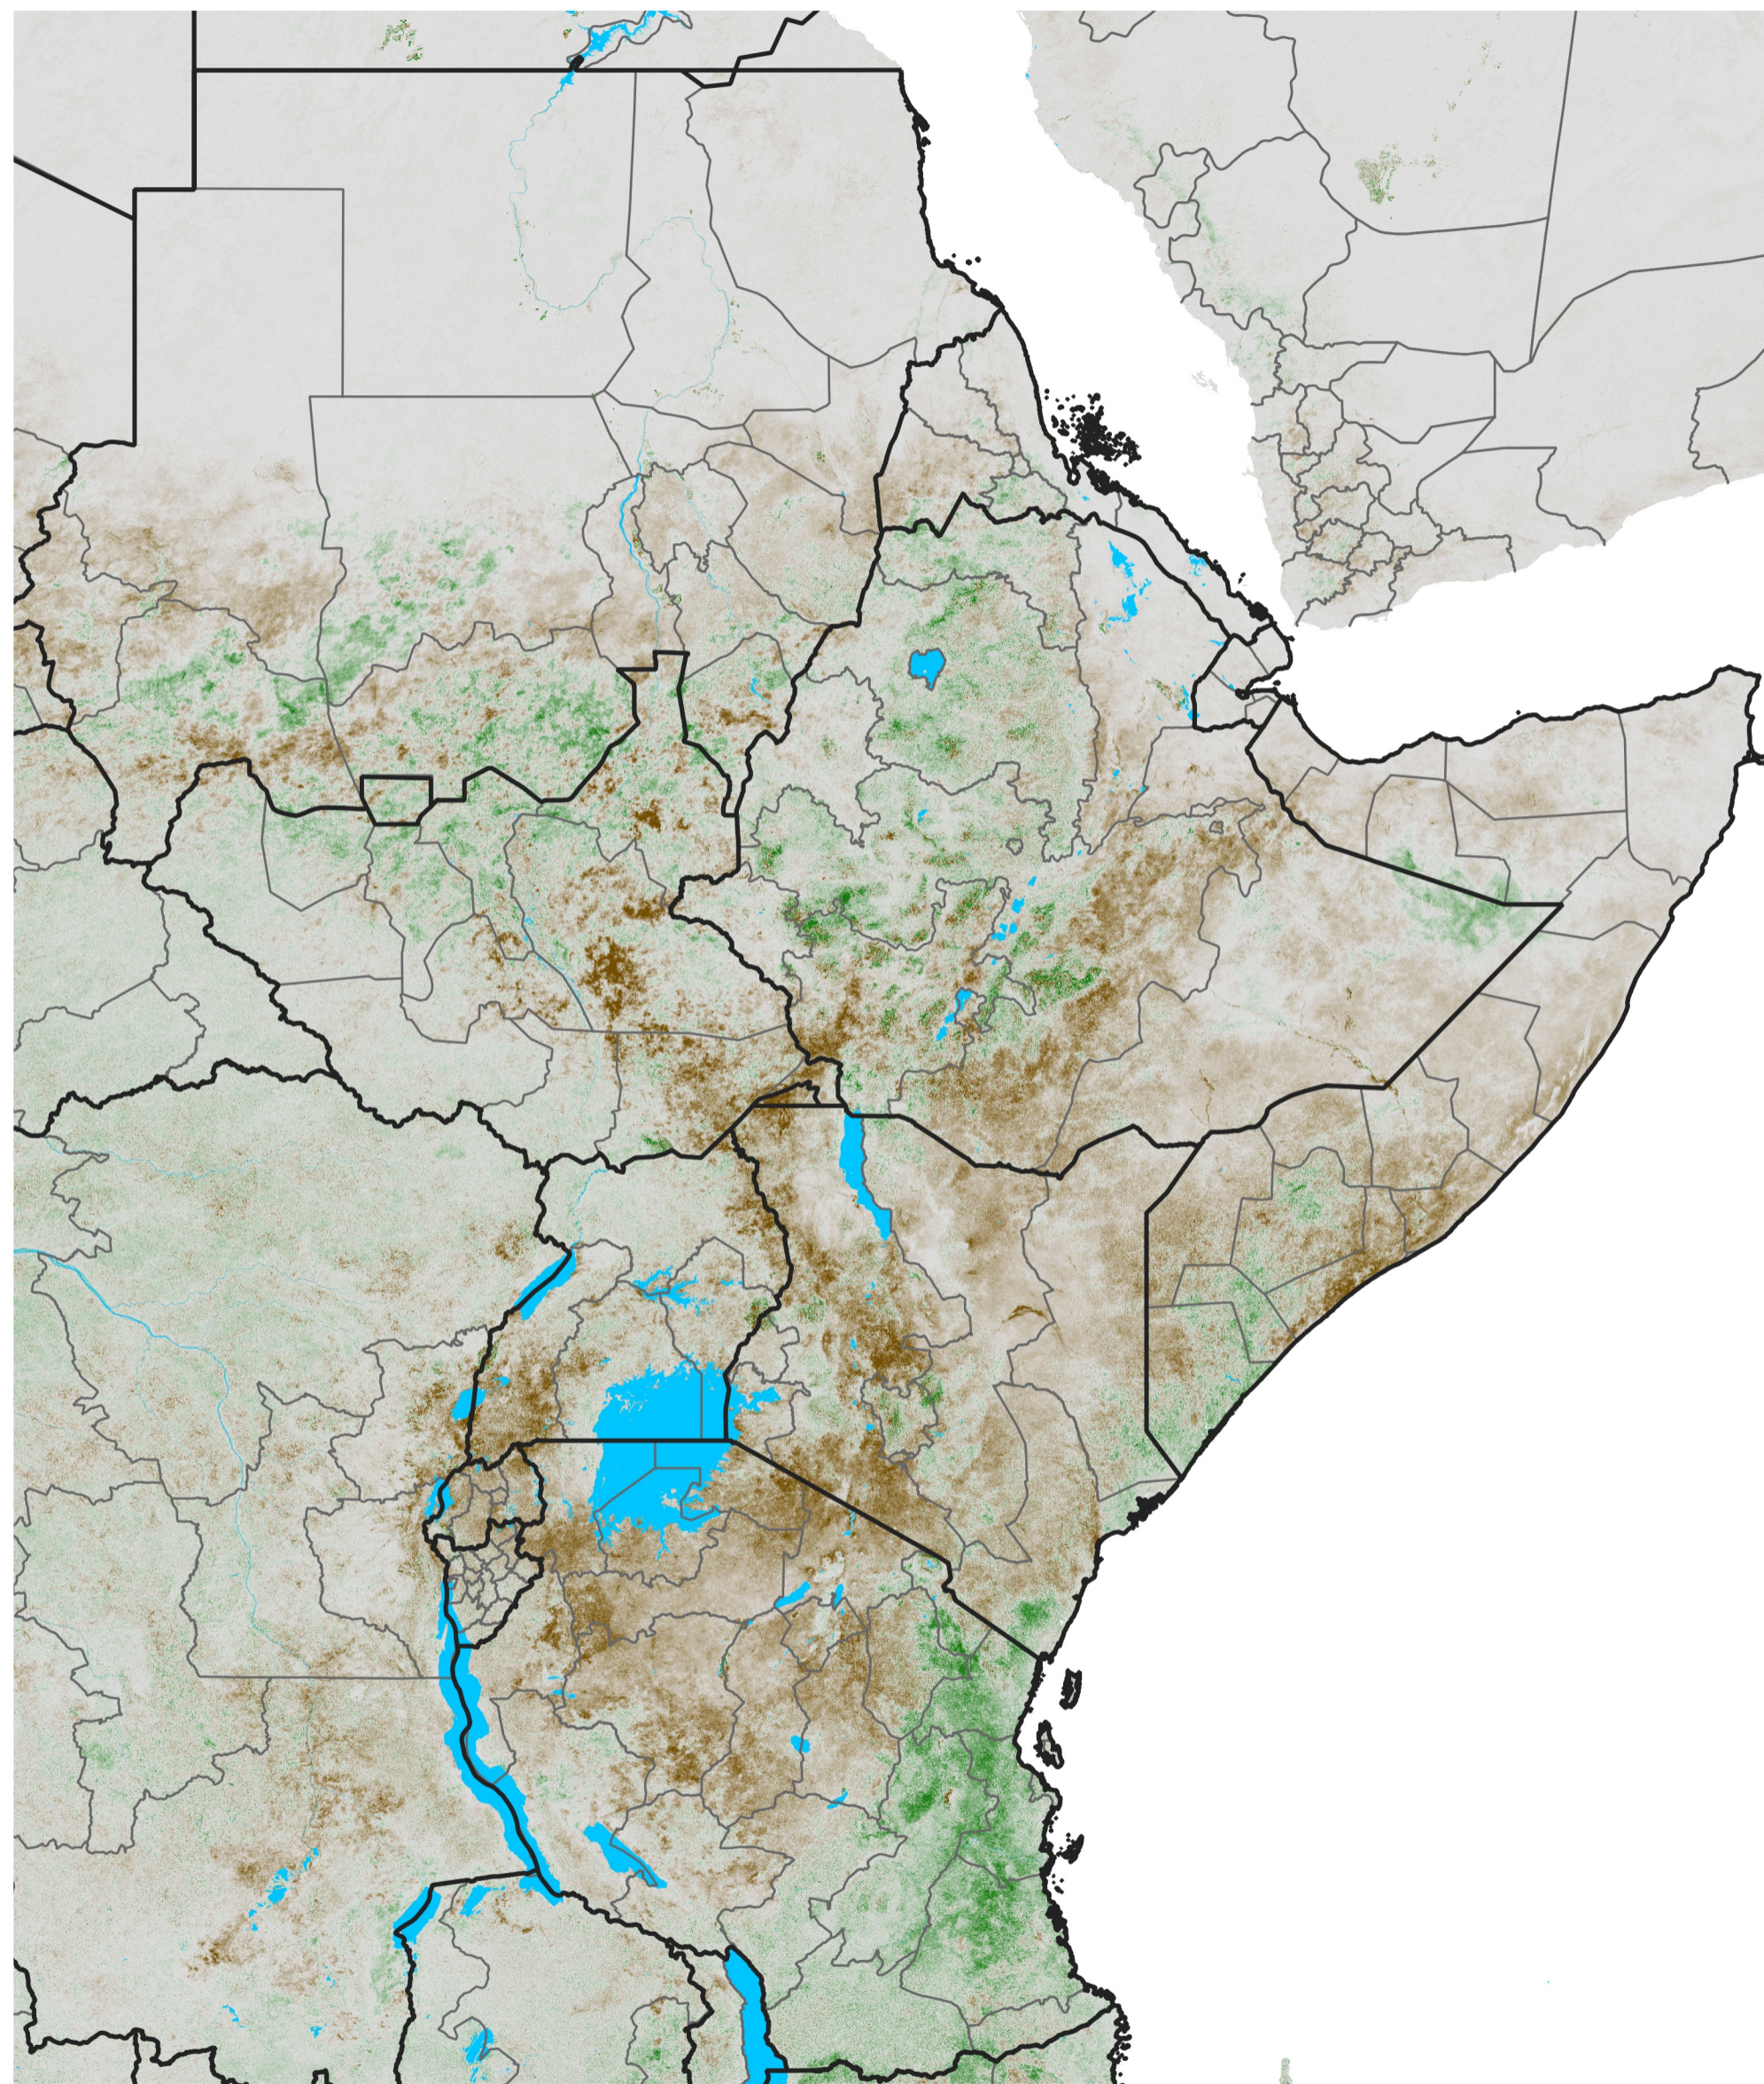

# East Africa NDVI Anomaly

2017 minus Mean (2012 - 2021)

Period 40 / Jul 11 - 20, 2017

## NDVI Anomaly

< -0.3   -0.2   -0.1   -0.05   0.05   0.1   0.2   >0.3

Negative

No Difference

Positive