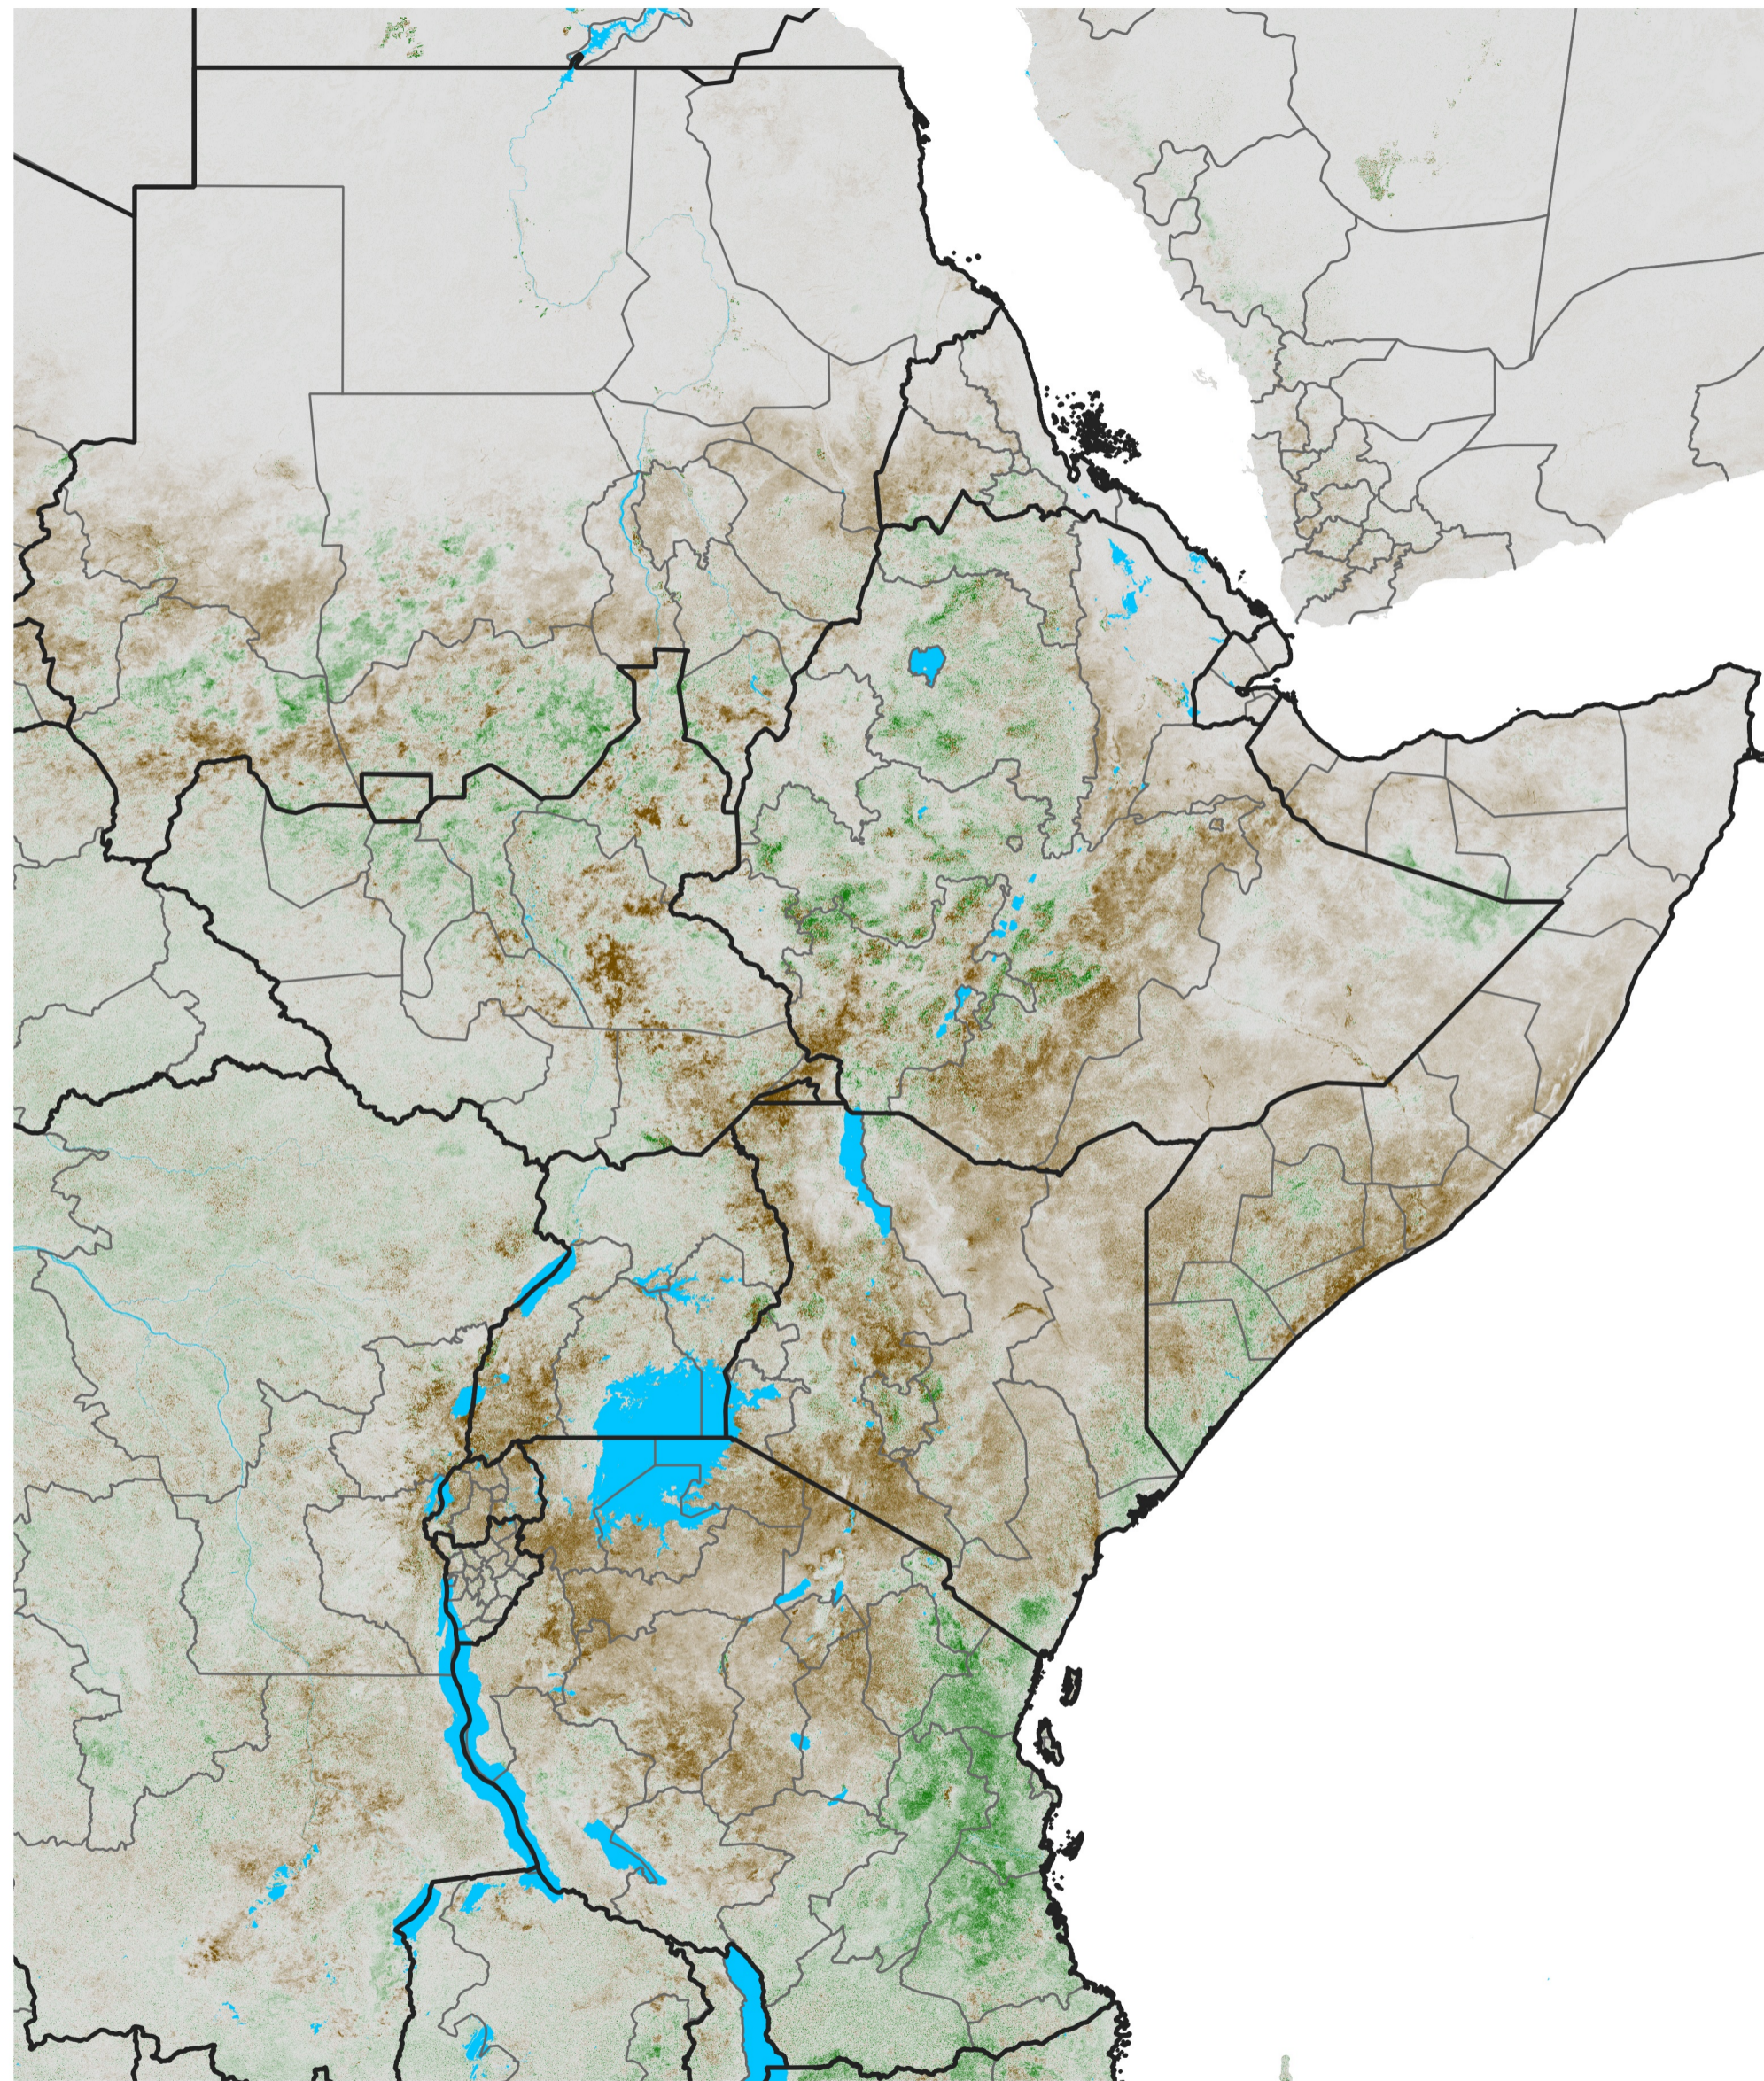

East Africa NDVI Anomaly

2017 minus Mean (2012 - 2021)

Period 41 / Jul 16 - 25, 2017

NDVI Anomaly

< -0.3 -0.2 -0.1 -0.05 0.05 0.1 0.2 >0.3

Negative

No Difference

Positive