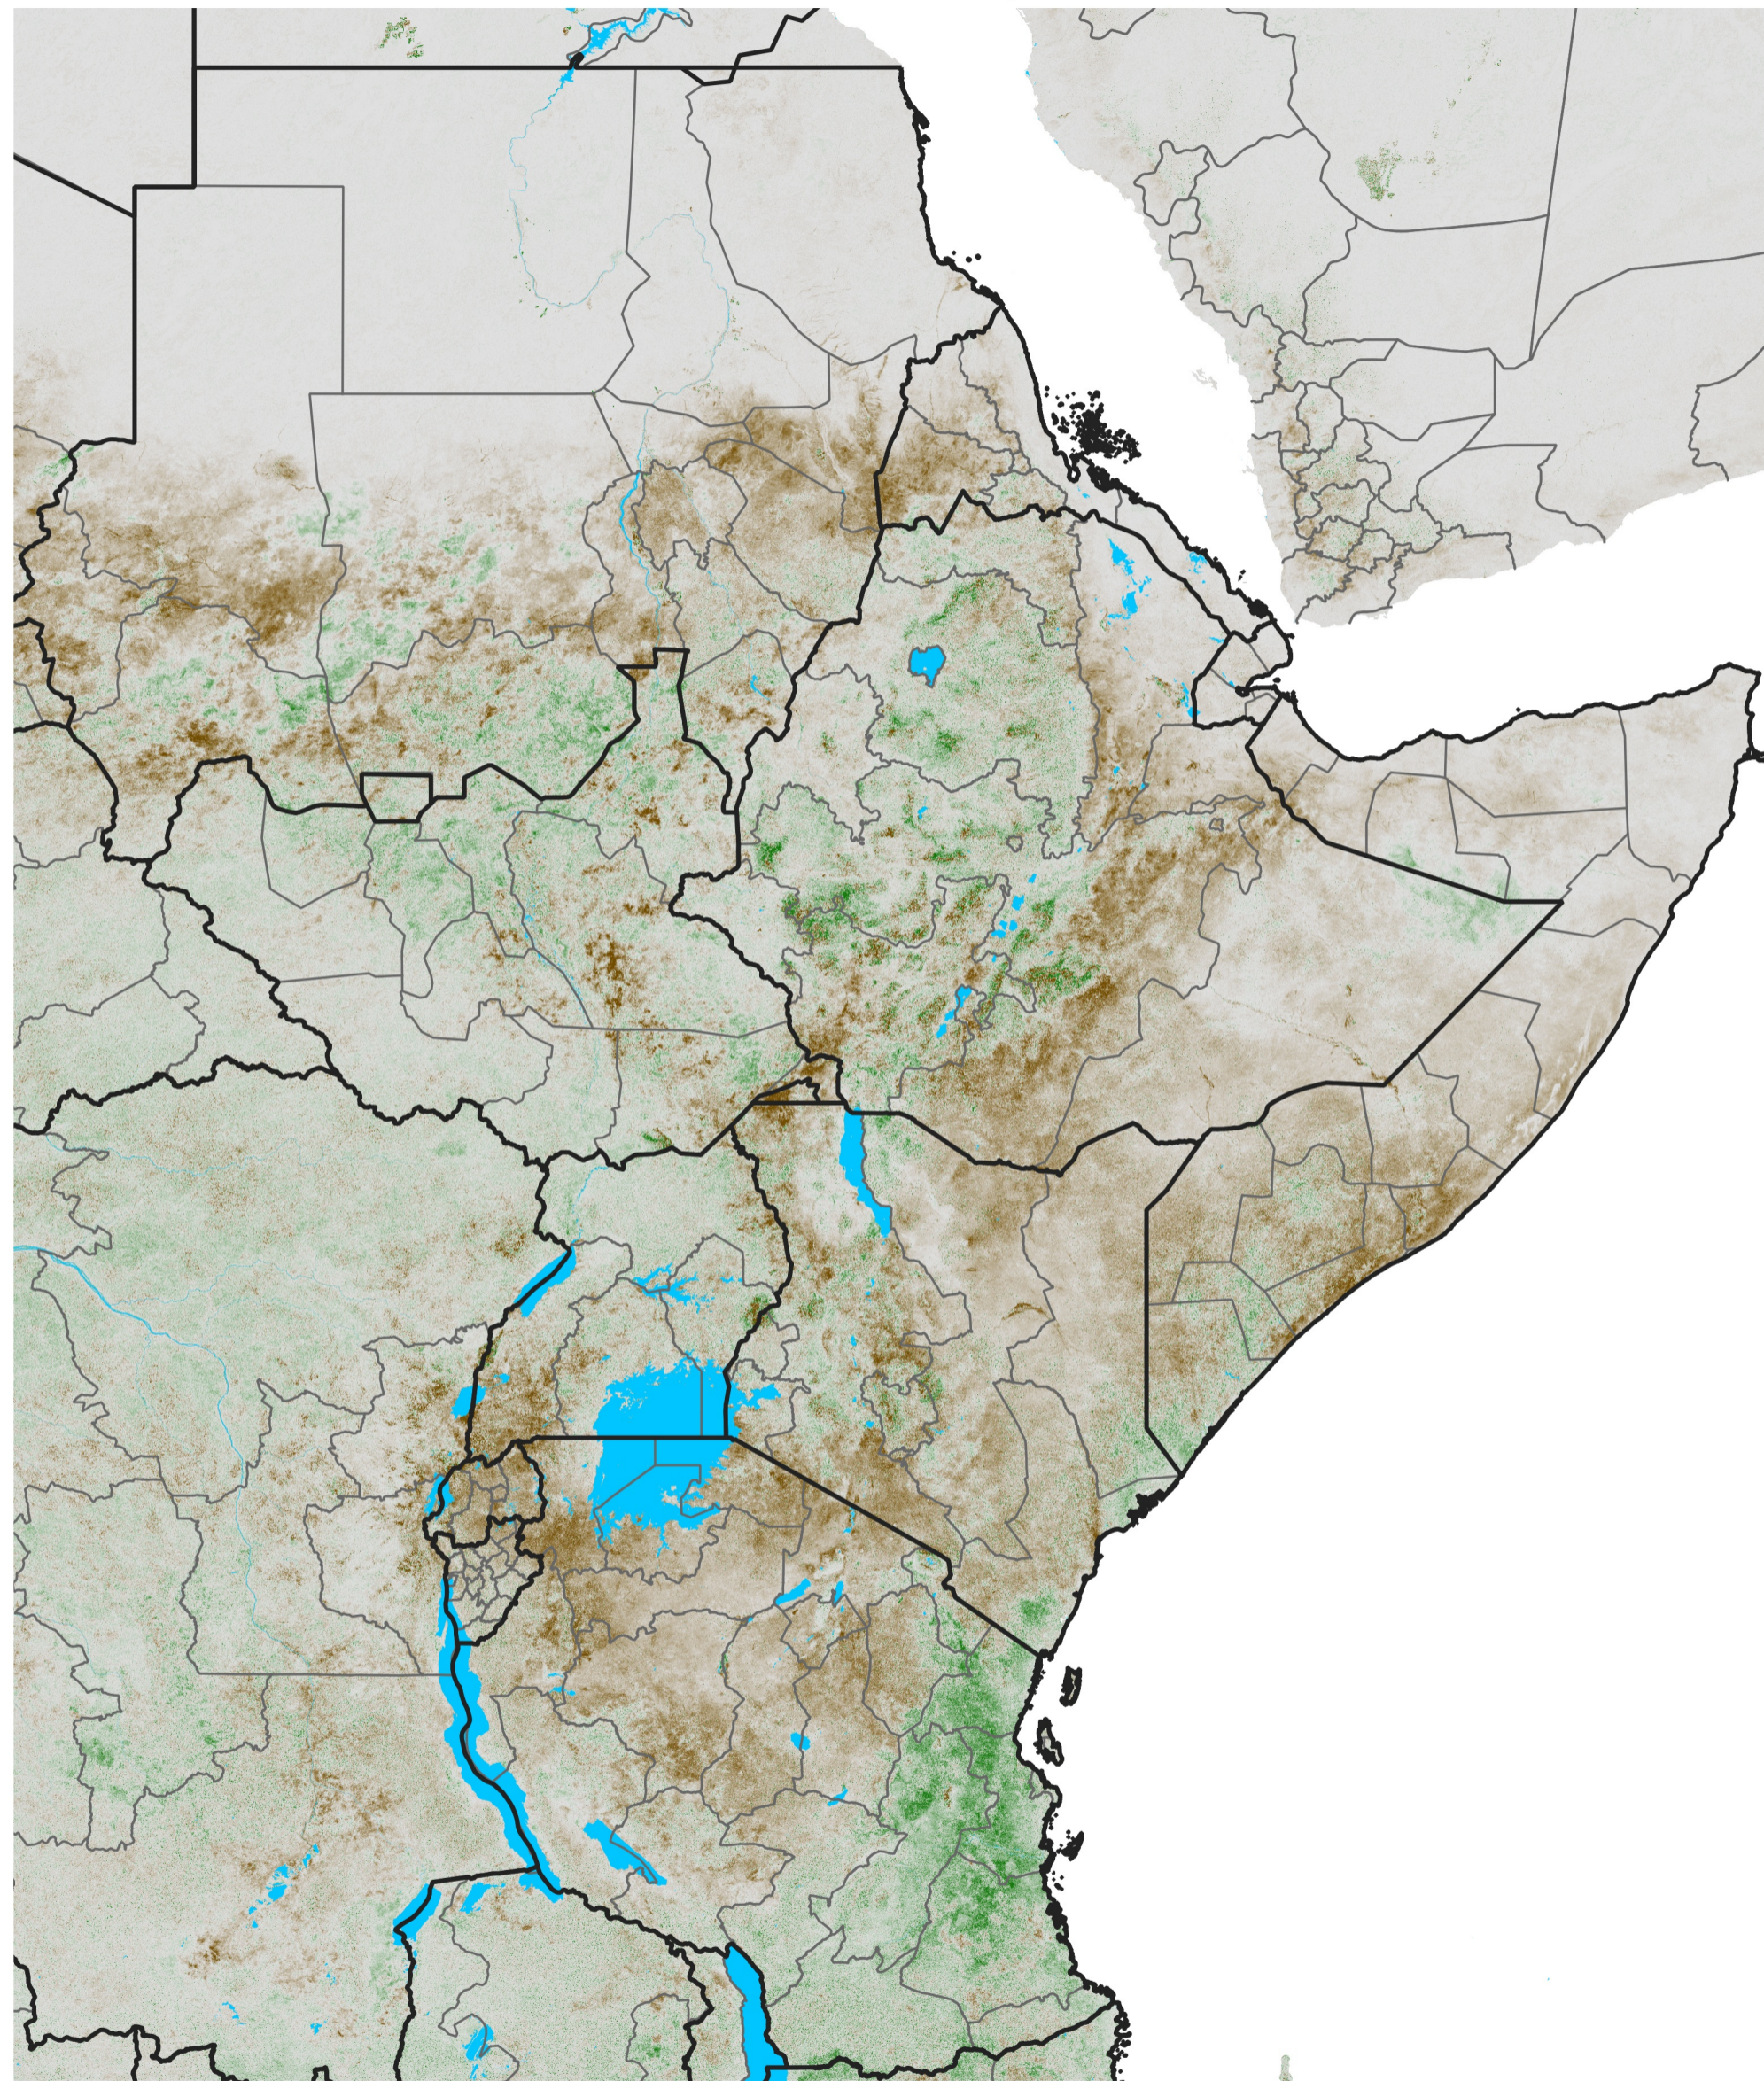

East Africa NDVI Anomaly

2017 minus Mean (2012 - 2021)

Period 43 / Jul 26 - Aug 05, 2017

NDVI Anomaly

< -0.3 -0.2 -0.1 -0.05 0.05 0.1 0.2 >0.3

Negative

No Difference

Positive