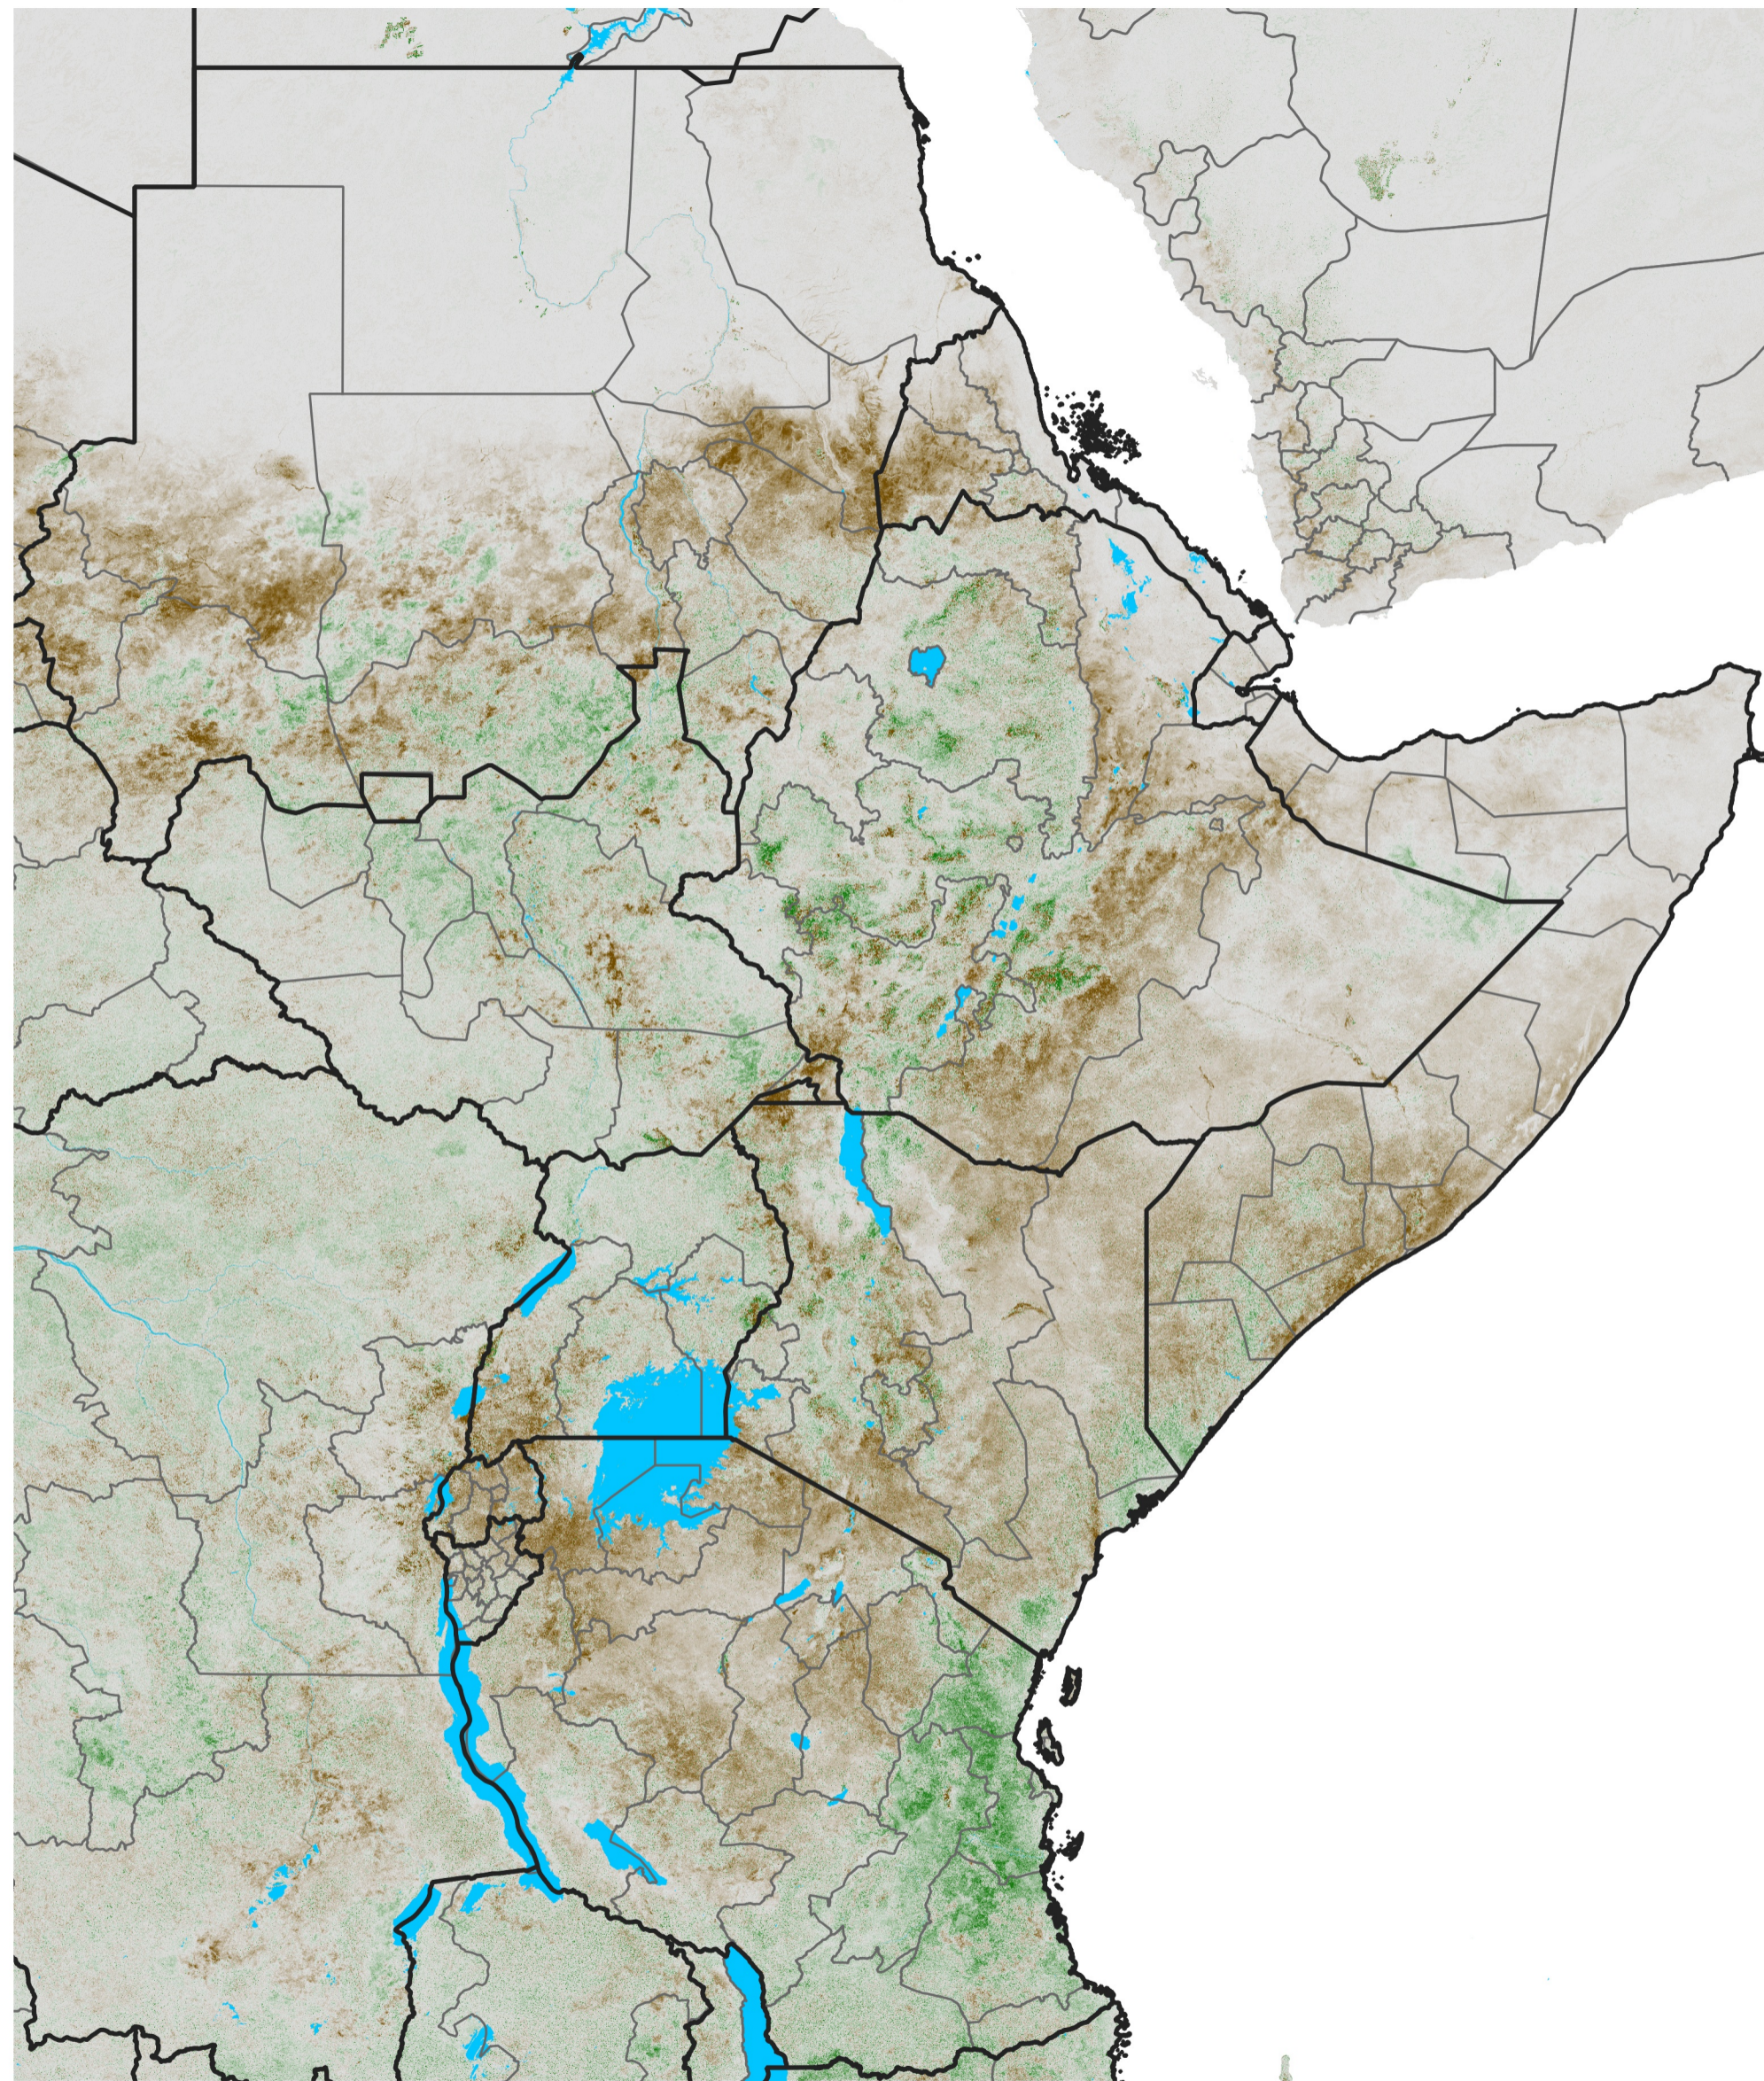

East Africa NDVI Anomaly

2017 minus Mean (2012 - 2021)

Period 44 / Aug 01 - 10, 2017

NDVI Anomaly

< -0.3 -0.2 -0.1 -0.05 0.05 0.1 0.2 >0.3

Negative

No Difference

Positive