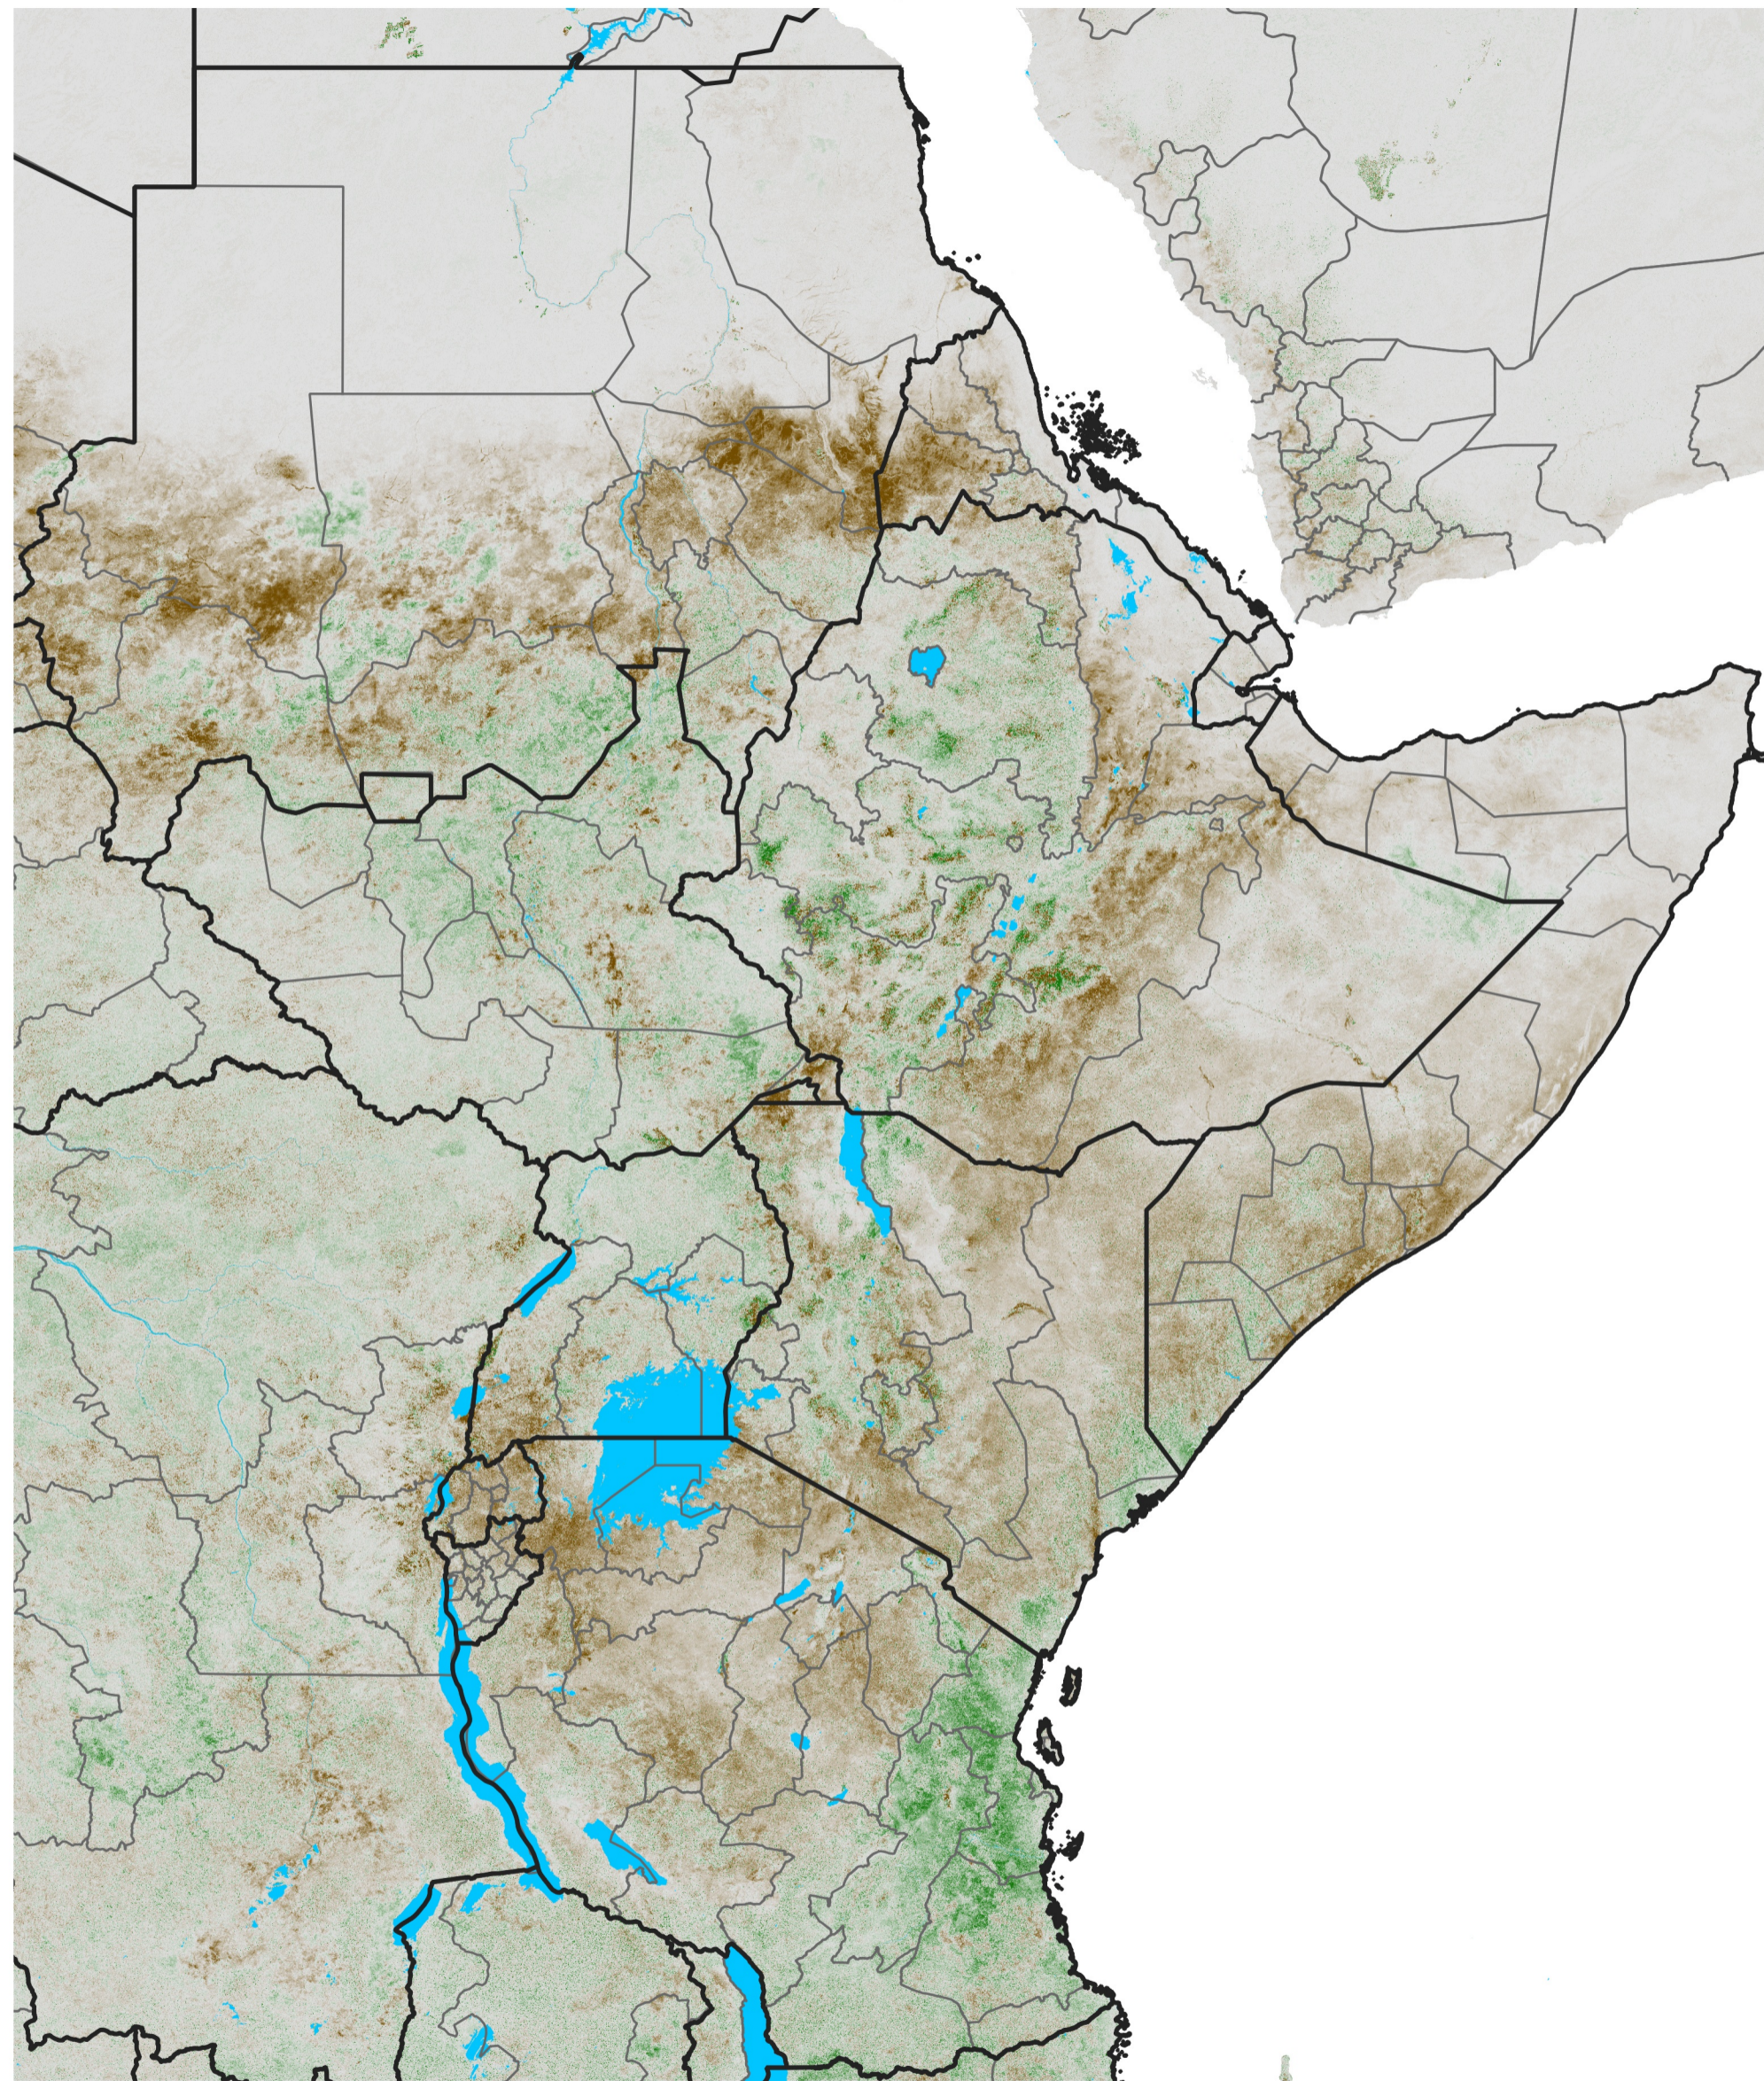

East Africa NDVI Anomaly

2017 minus Mean (2012 - 2021)

Period 45 / Aug 06 - 15, 2017

NDVI Anomaly

< -0.3 -0.2 -0.1 -0.05 0.05 0.1 0.2 >0.3

Negative

No Difference

Positive