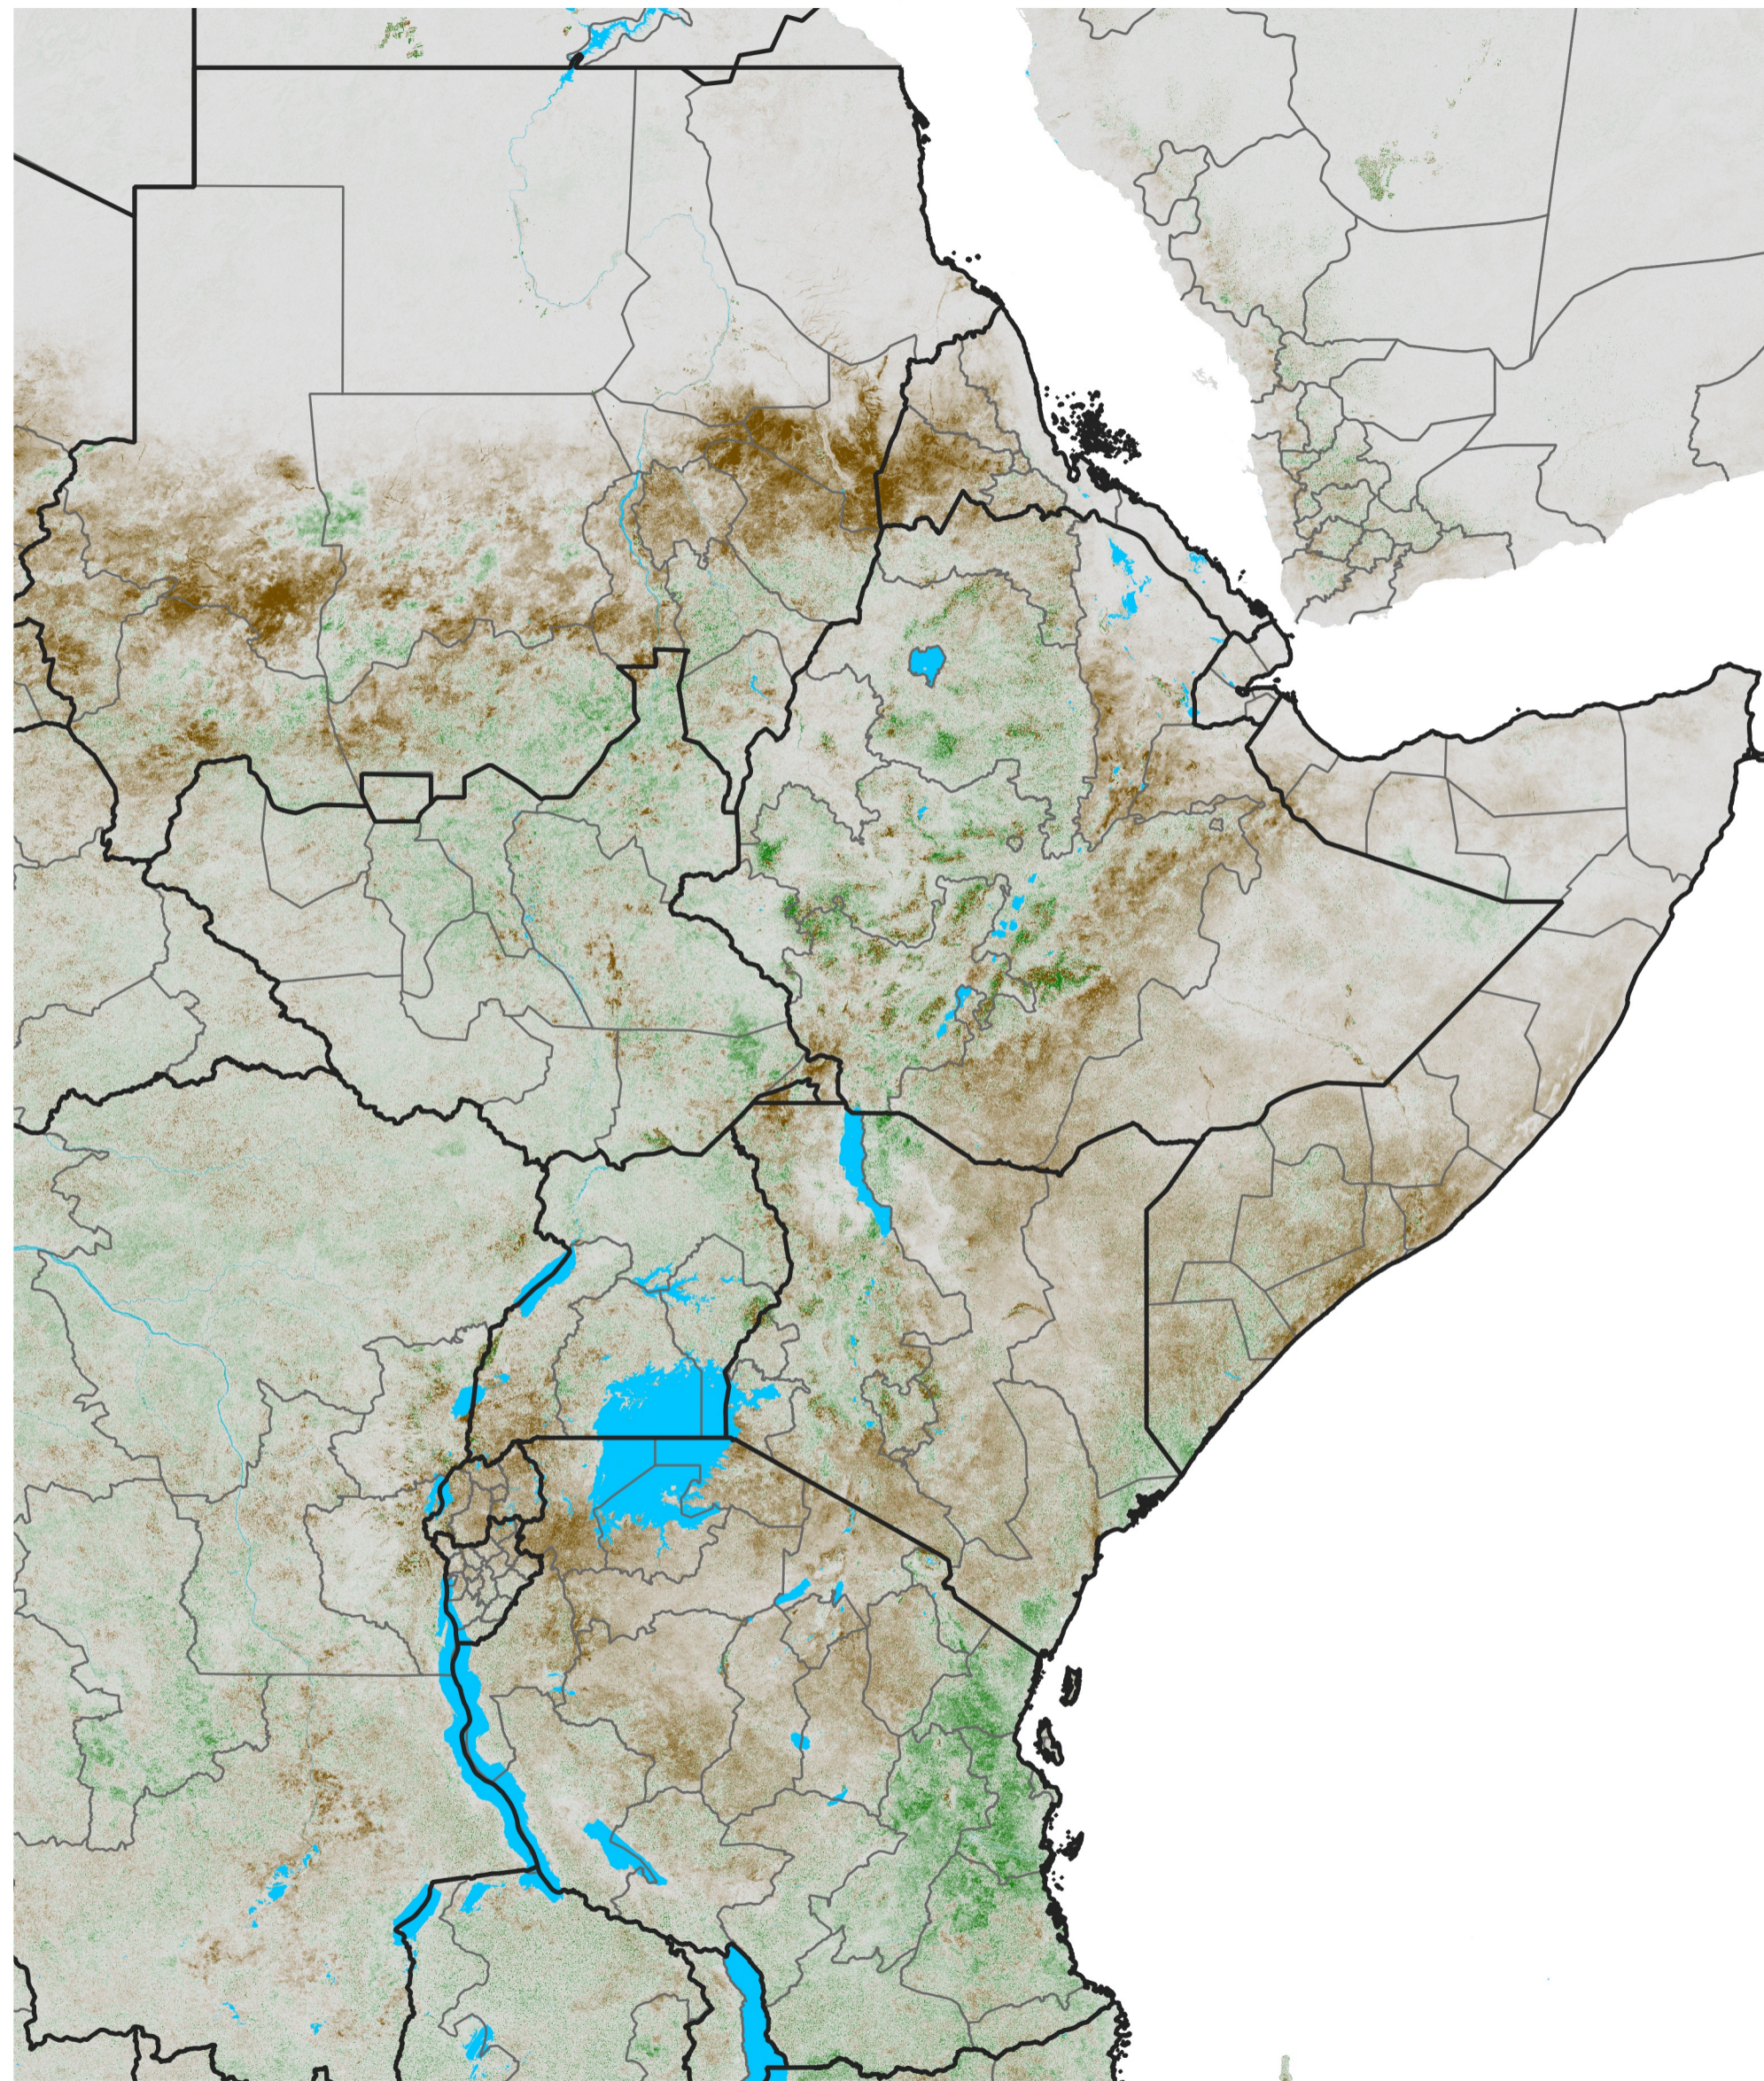

East Africa NDVI Anomaly

2017 minus Mean (2012 - 2021)

Period 46 / Aug 11 - 20, 2017

NDVI Anomaly

< -0.3 -0.2 -0.1 -0.05 0.05 0.1 0.2 >0.3

Negative

No Difference

Positive