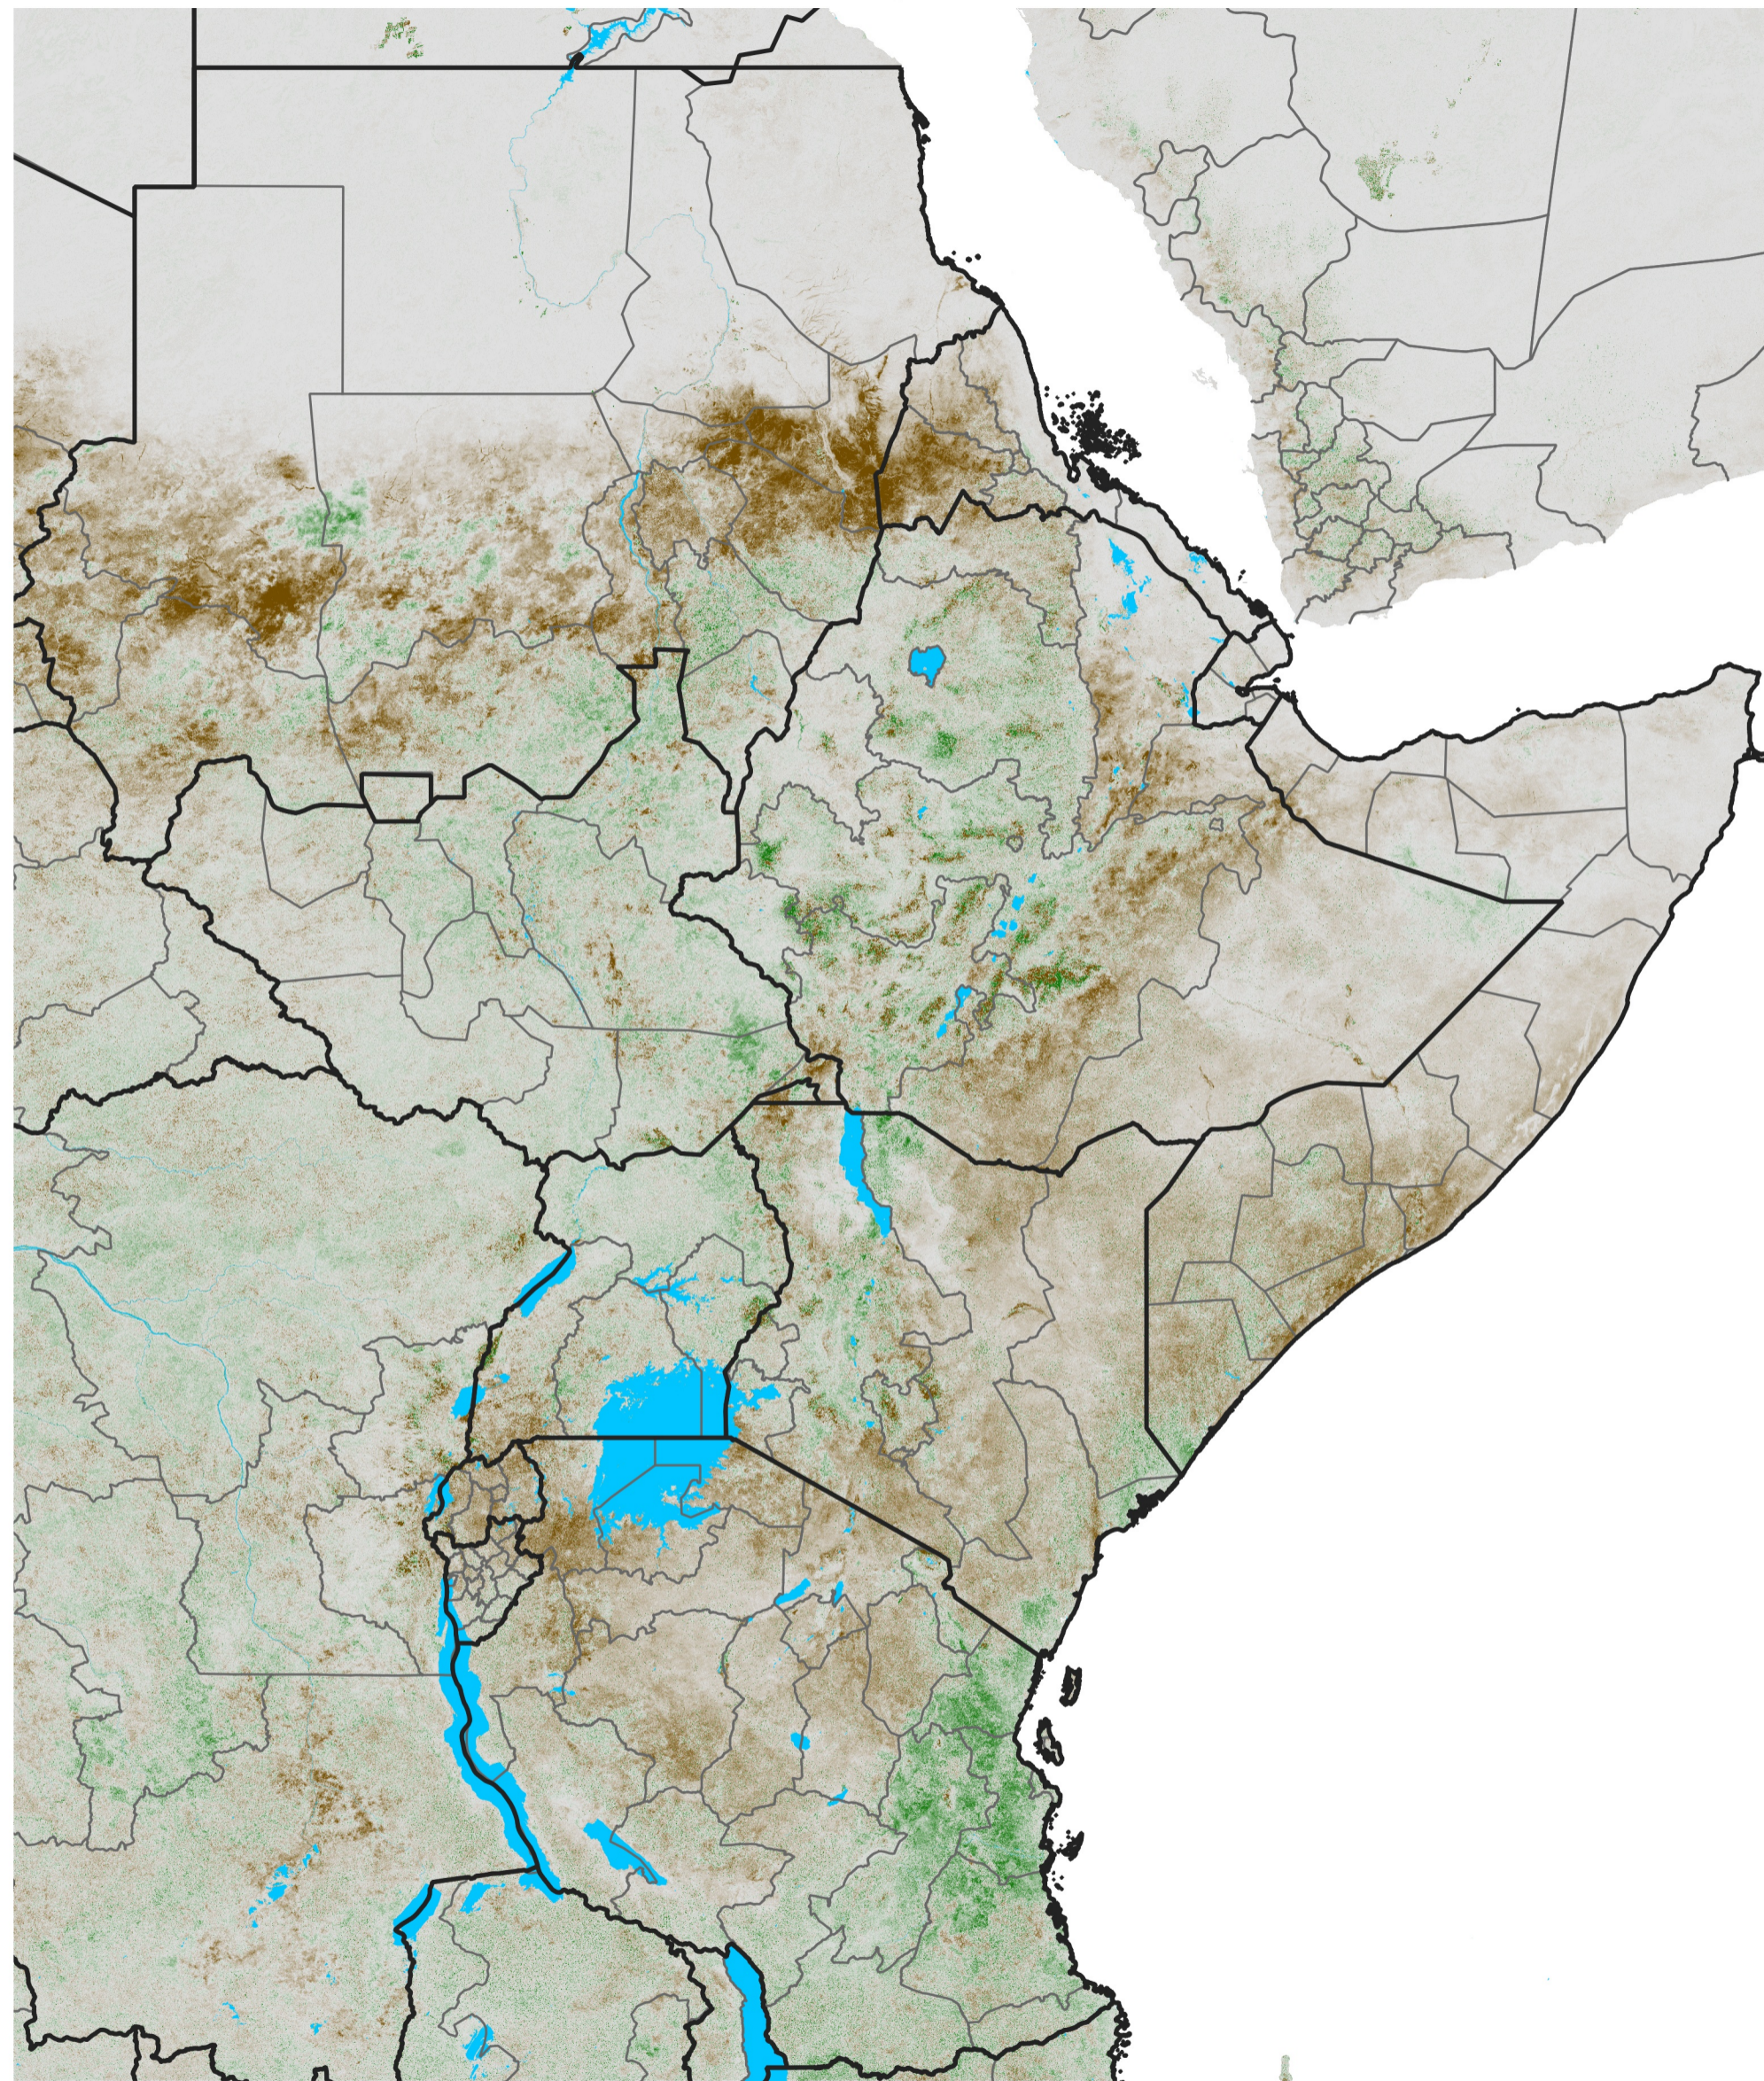

East Africa NDVI Anomaly

2017 minus Mean (2012 - 2021)

Period 47 / Aug 16 - 25, 2017

NDVI Anomaly

< -0.3 -0.2 -0.1 -0.05 0.05 0.1 0.2 >0.3

Negative

No Difference

Positive