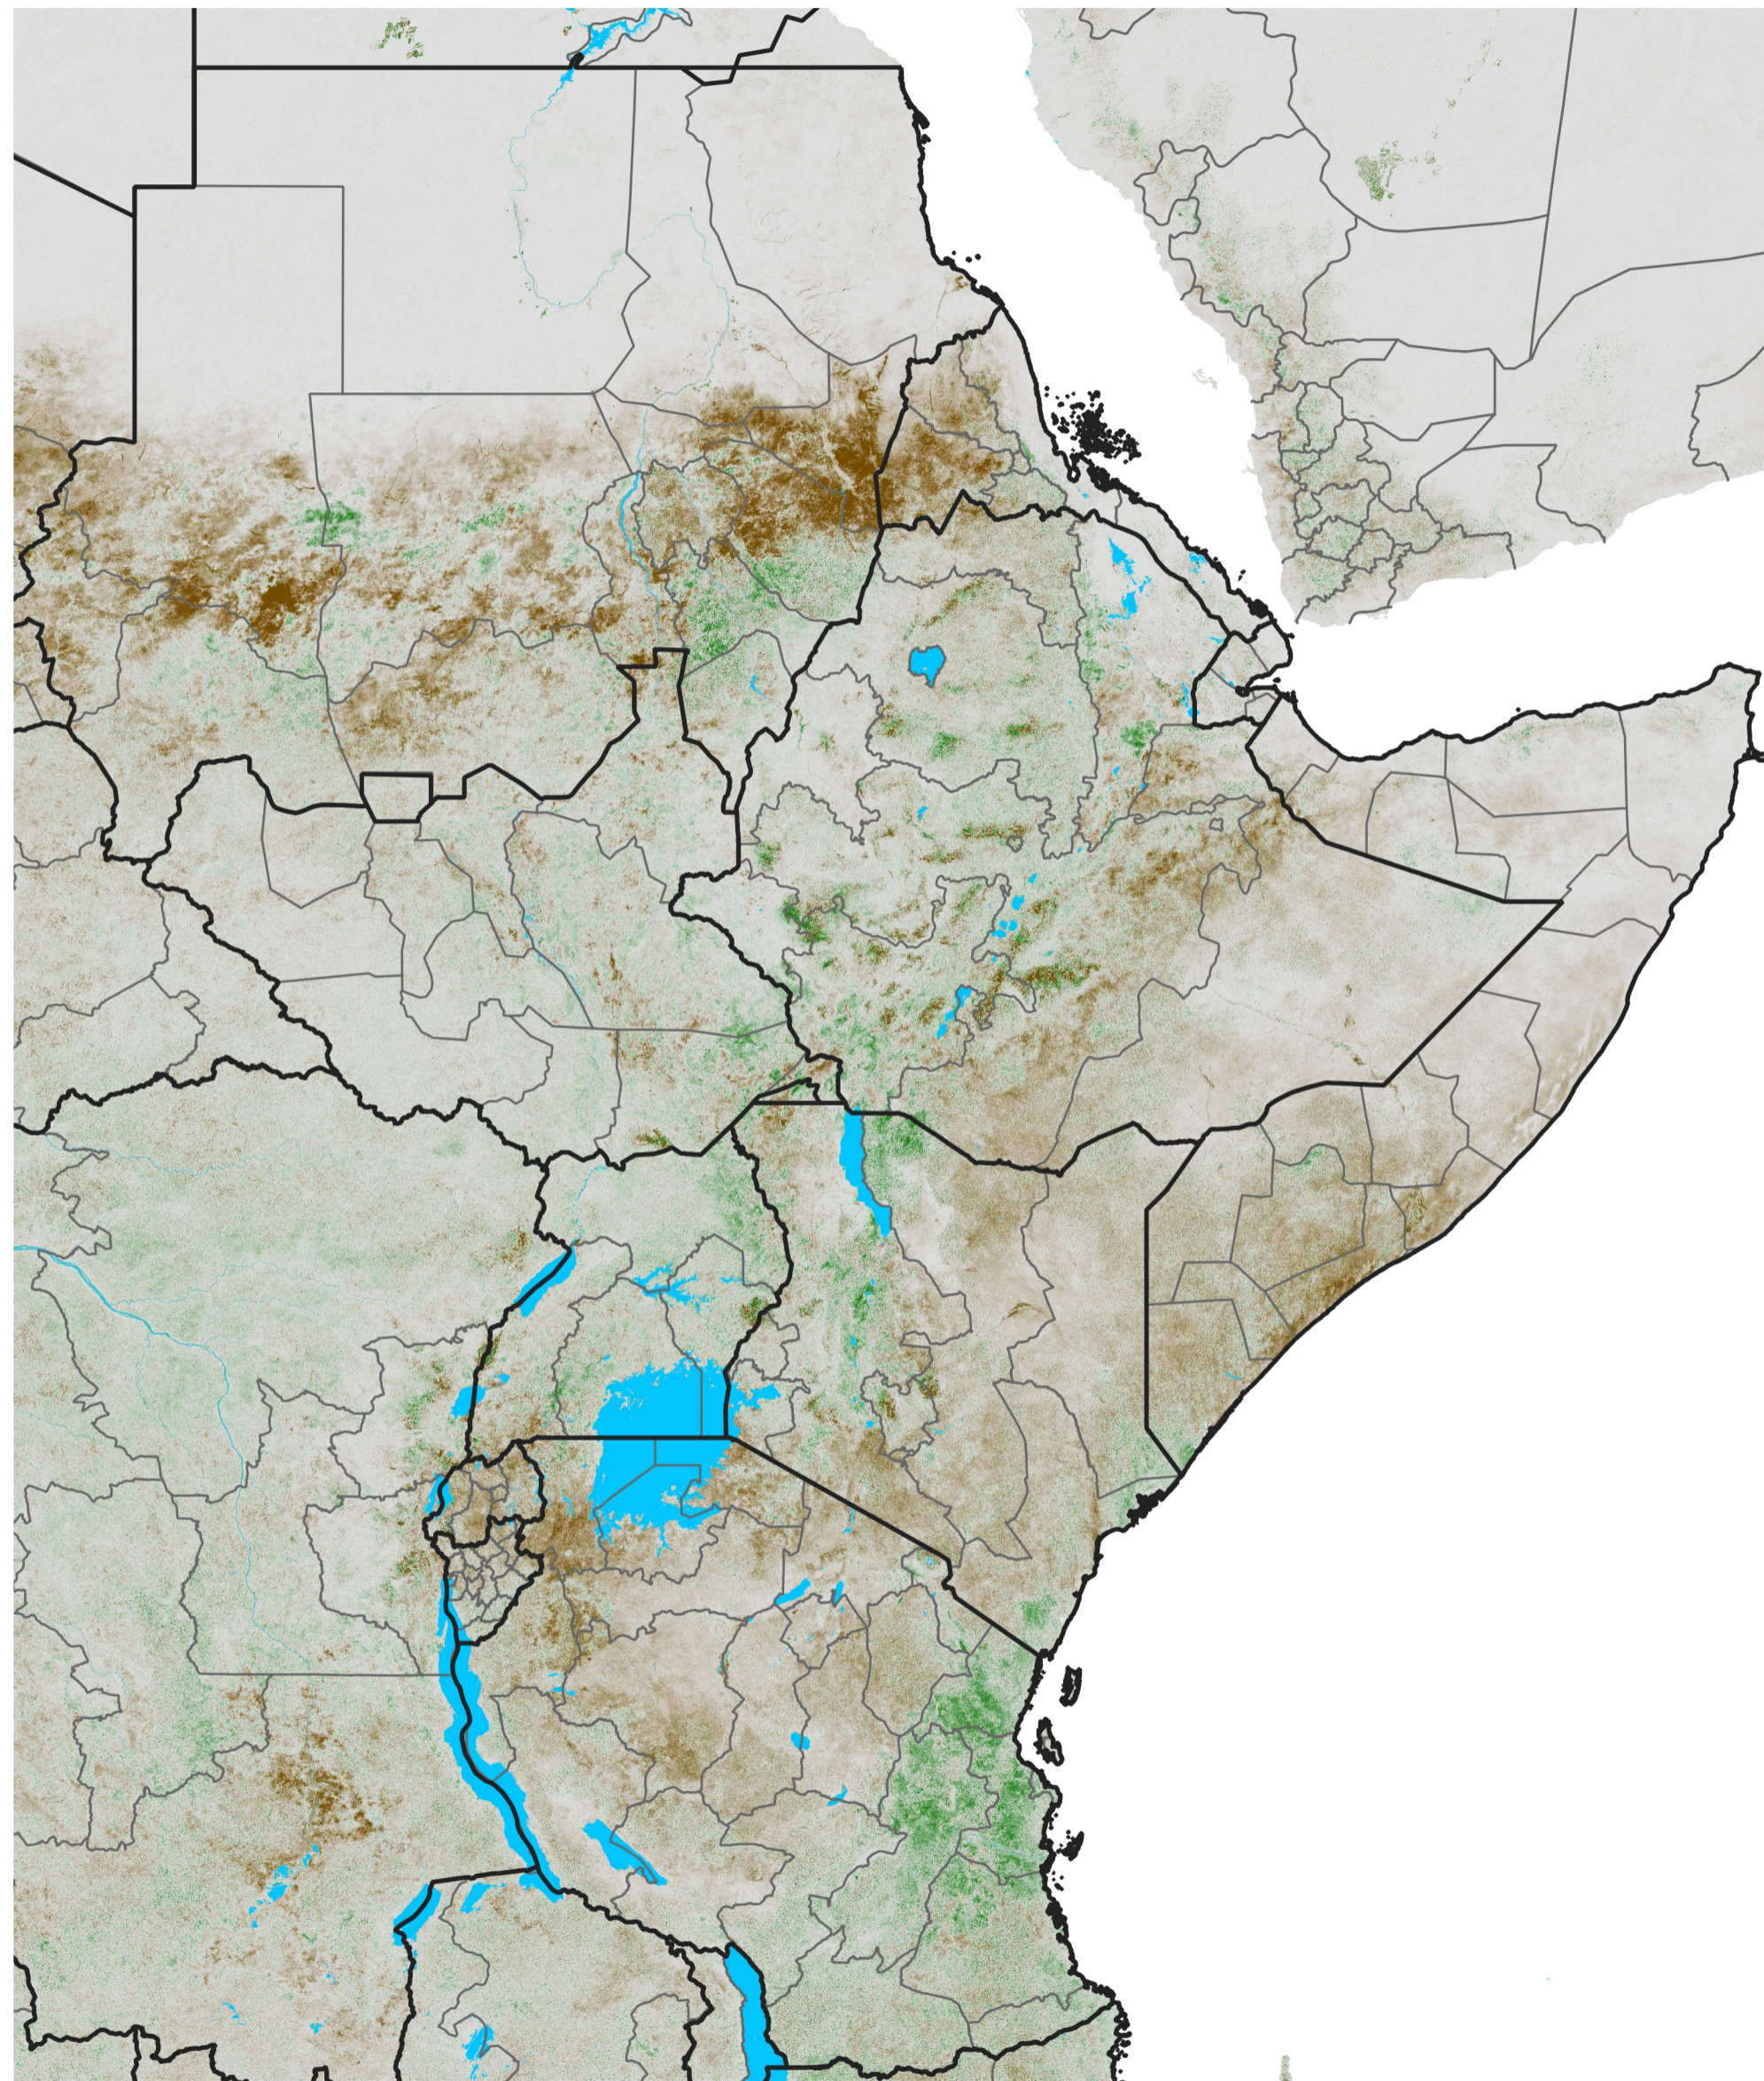

East Africa NDVI Anomaly

2017 minus Mean (2012 - 2021)

Period 50 / Sep 01 - 10, 2017

NDVI Anomaly

<math>< -0.3</math> -0.2 -0.1 -0.05 0.05 0.1 0.2 > 0.3

Negative

No Difference

Positive