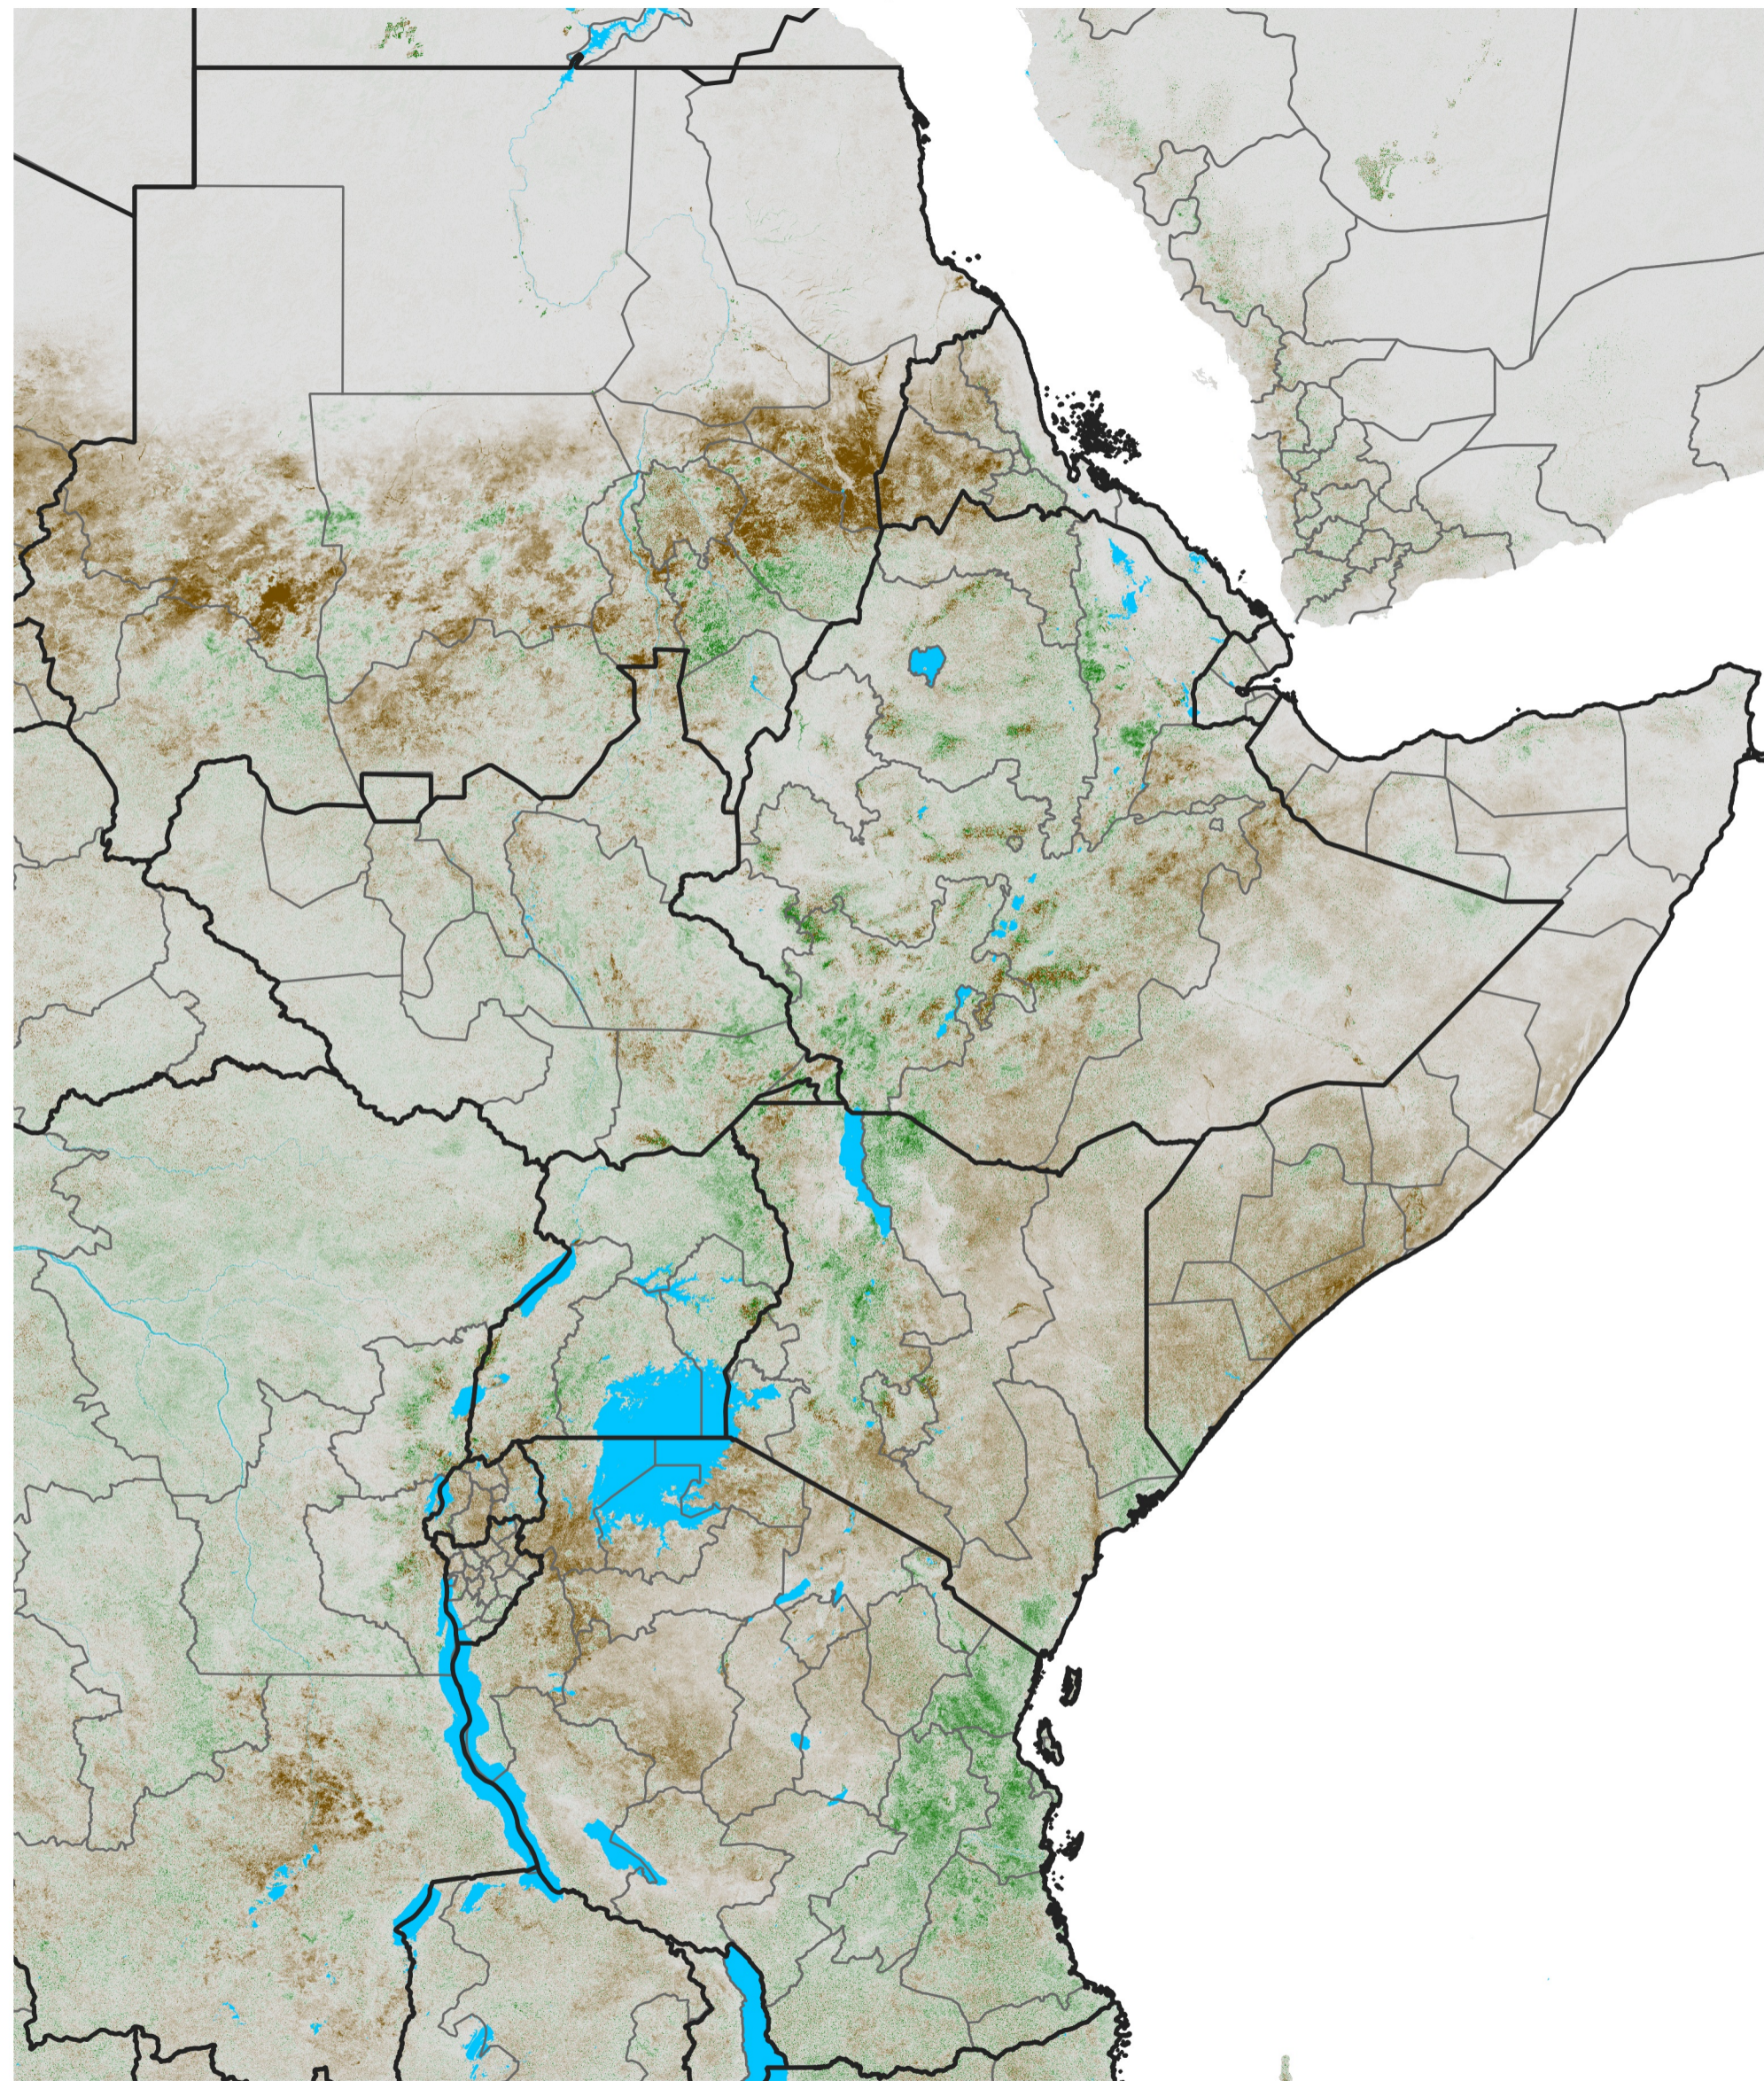

East Africa NDVI Anomaly

2017 minus Mean (2012 - 2021)

Period 51 / Sep 06 - 15, 2017

NDVI Anomaly

< -0.3 -0.2 -0.1 -0.05 0.05 0.1 0.2 >0.3

Negative

No Difference

Positive