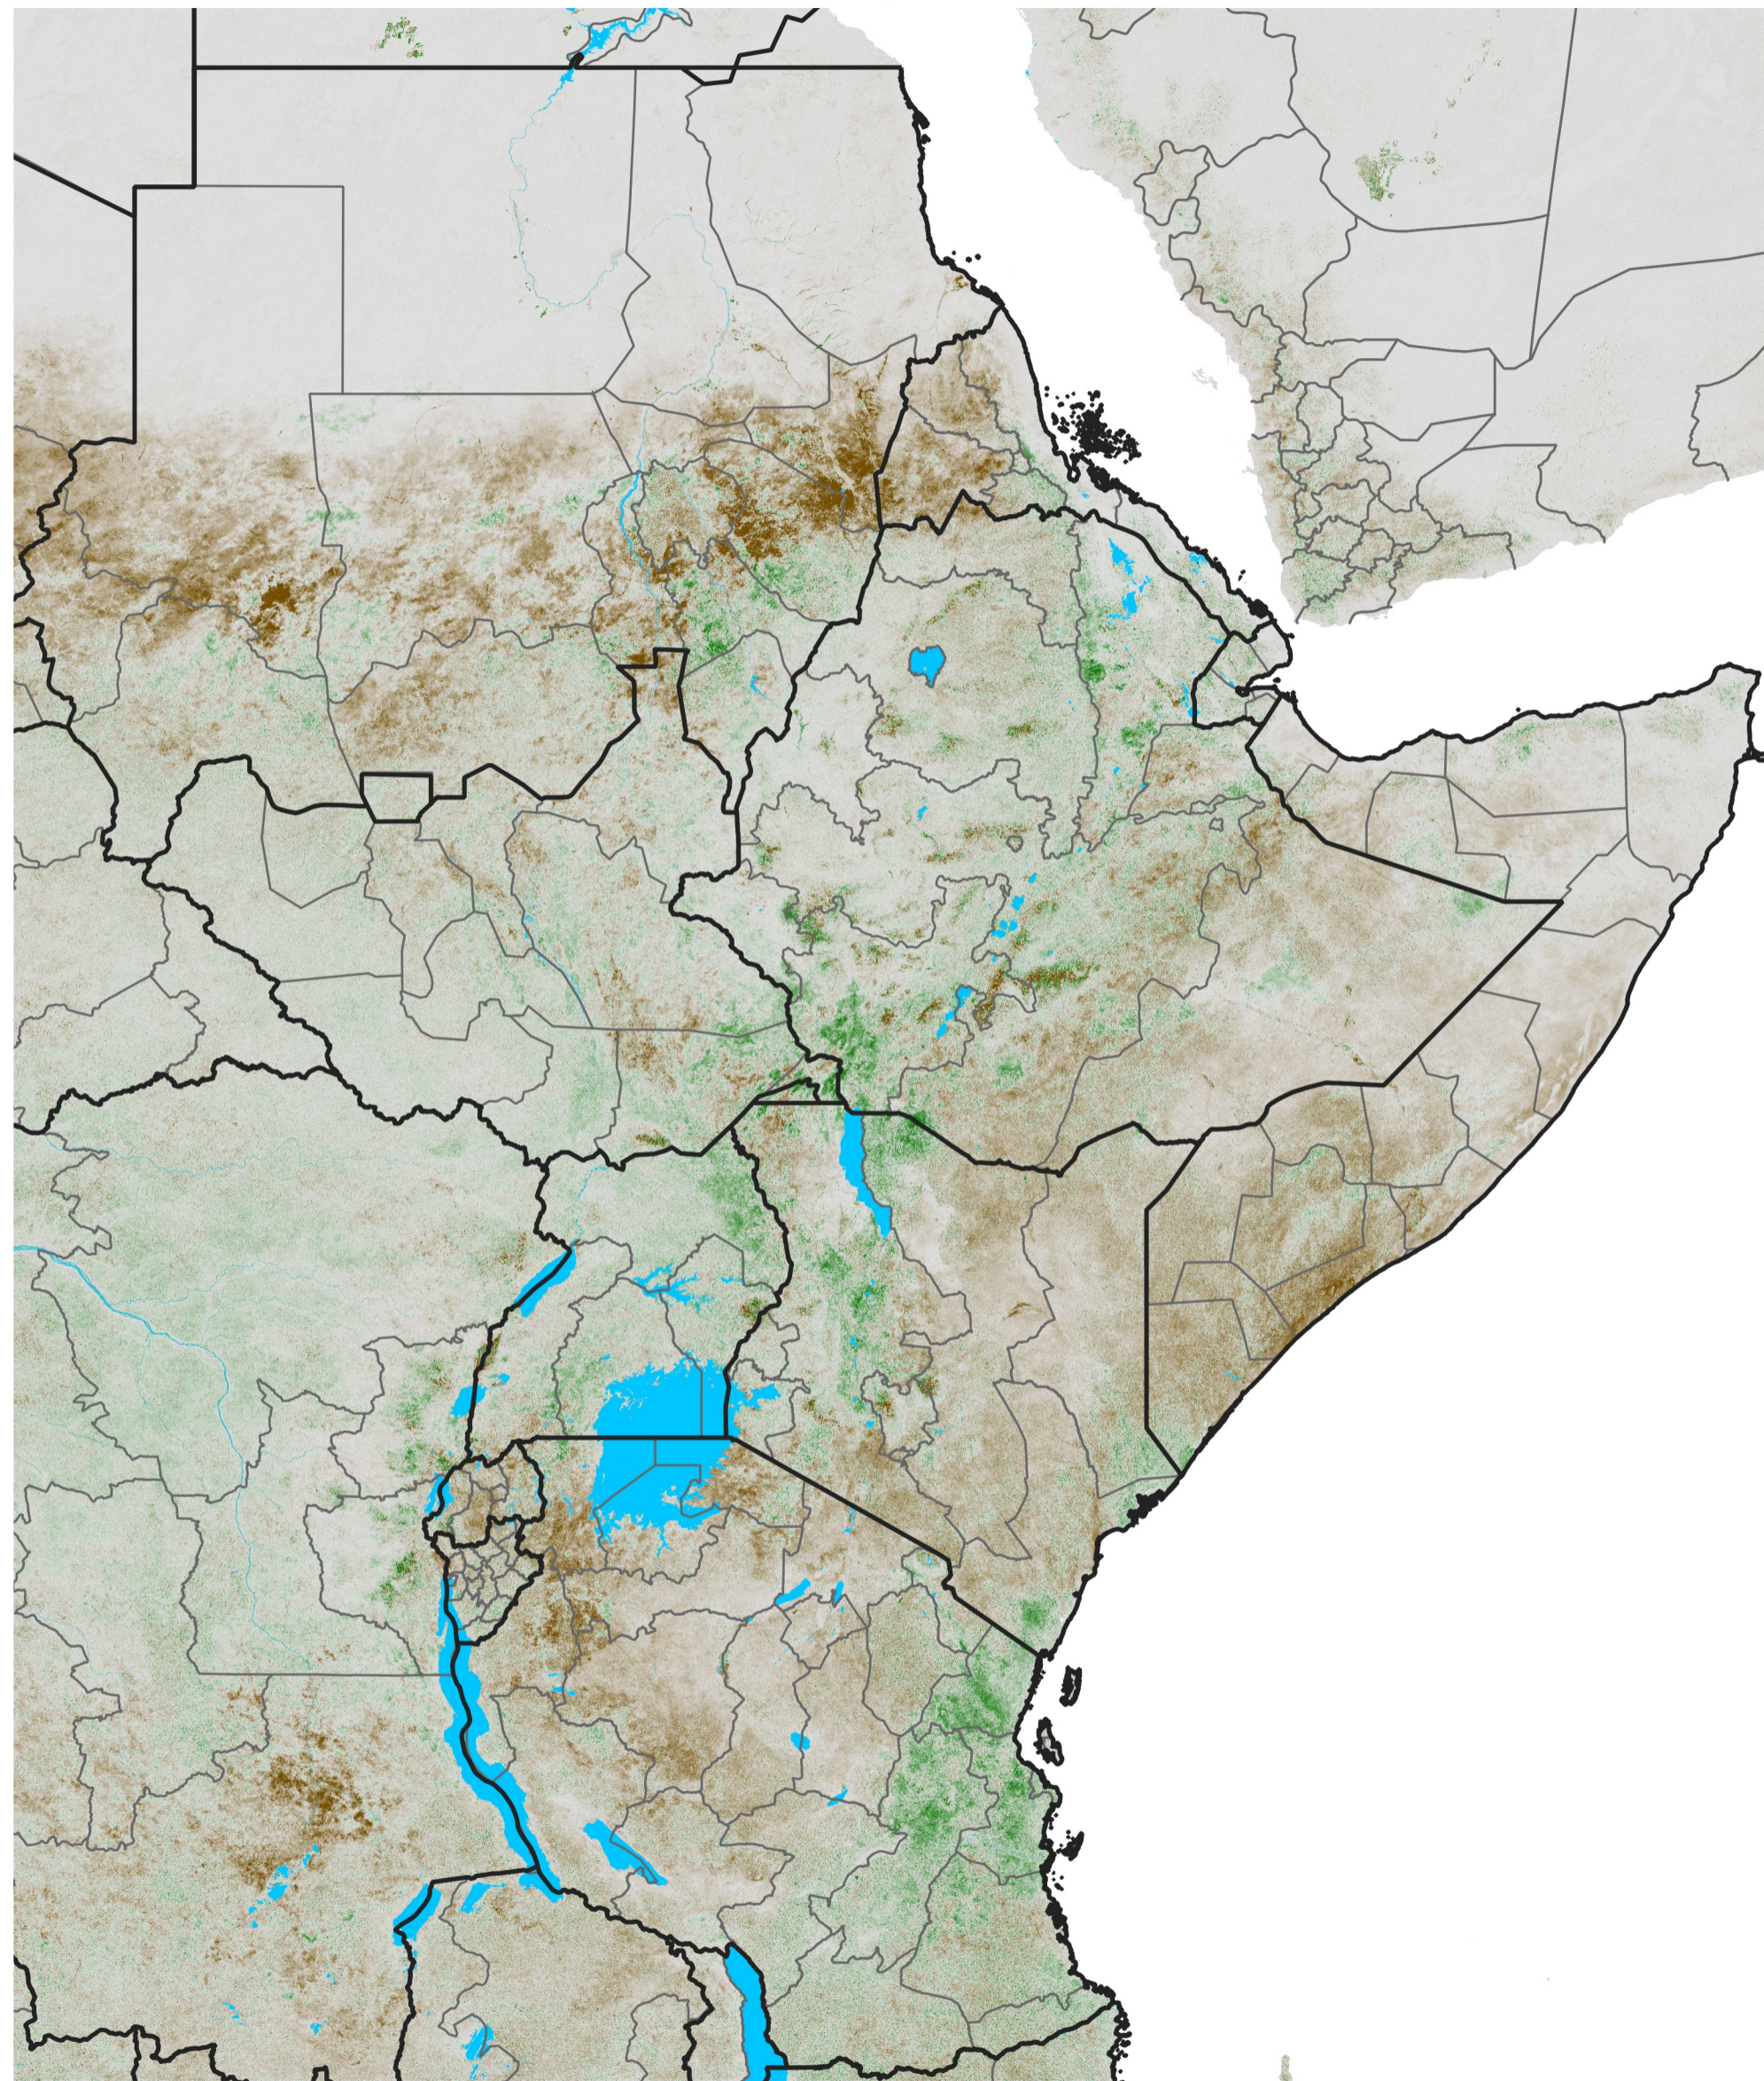

East Africa NDVI Anomaly

2017 minus Mean (2012 - 2021)

Period 53 / Sep 16 - 25, 2017

NDVI Anomaly

< -0.3 -0.2 -0.1 -0.05 0.05 0.1 0.2 >0.3

Negative

No Difference

Positive