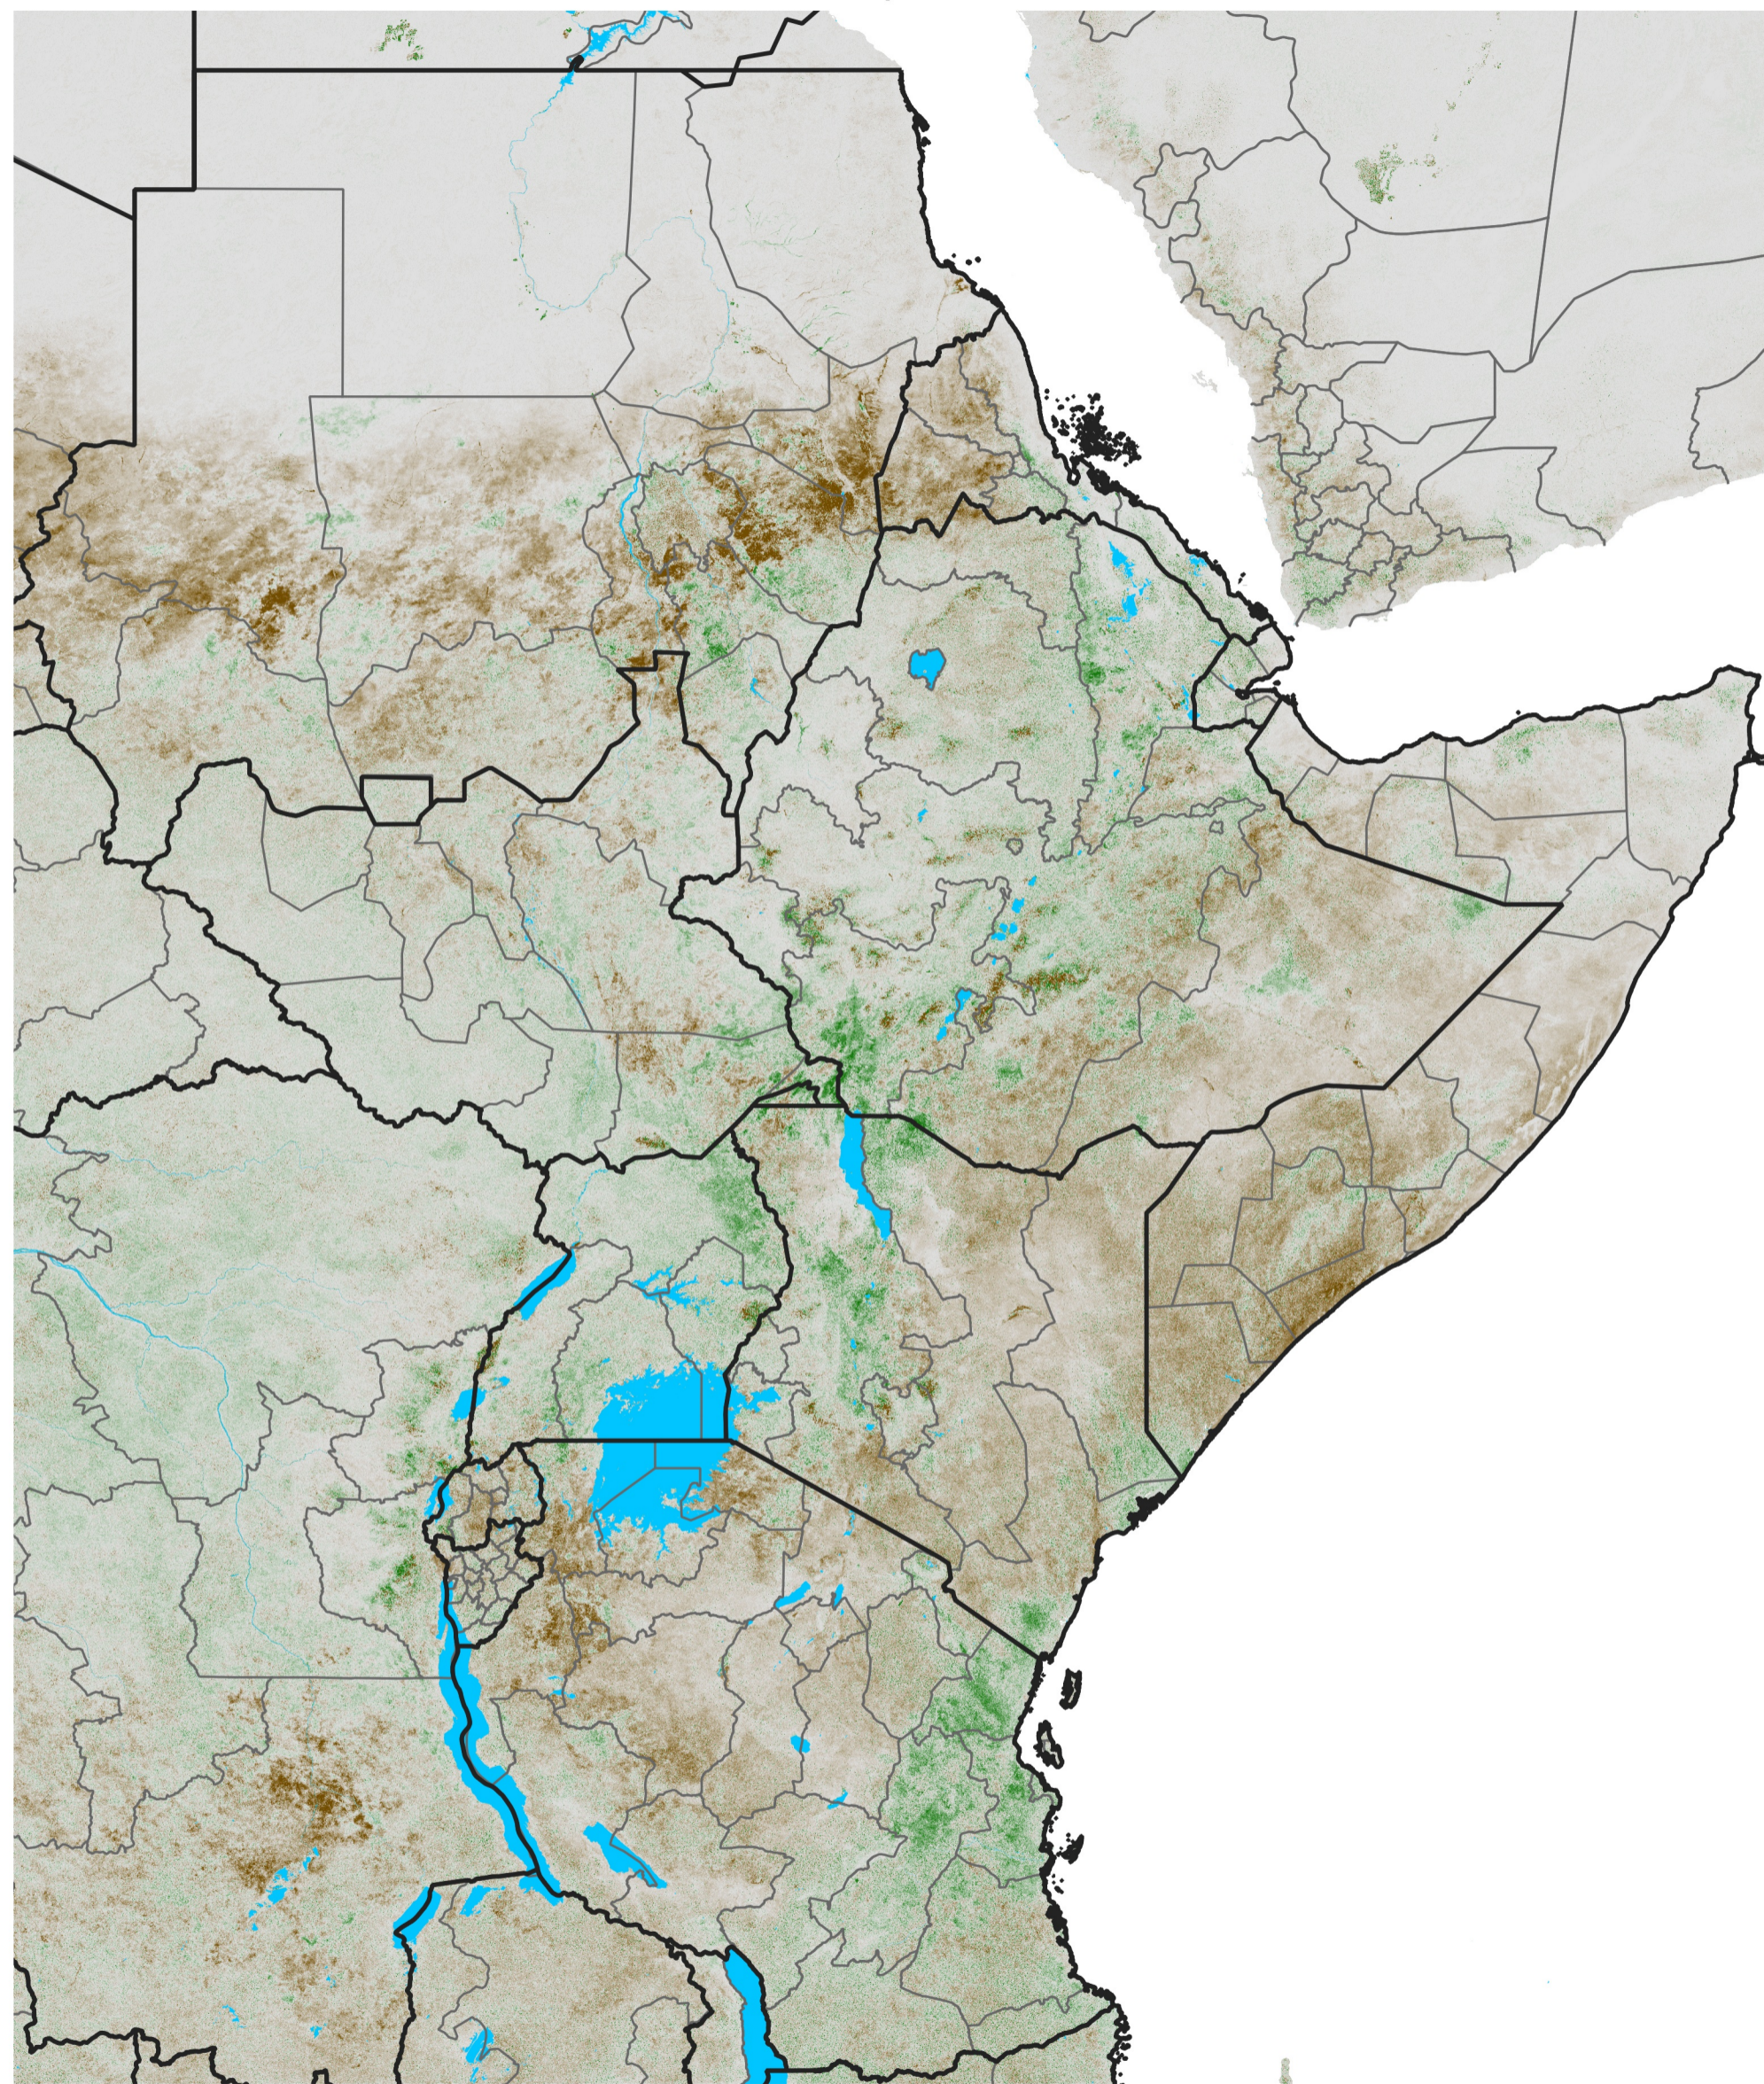

East Africa NDVI Anomaly

2017 minus Mean (2012 - 2021)

Period 54 / Sep 21 - 30, 2017

NDVI Anomaly

< -0.3 -0.2 -0.1 -0.05 0.05 0.1 0.2 >0.3

Negative

No Difference

Positive