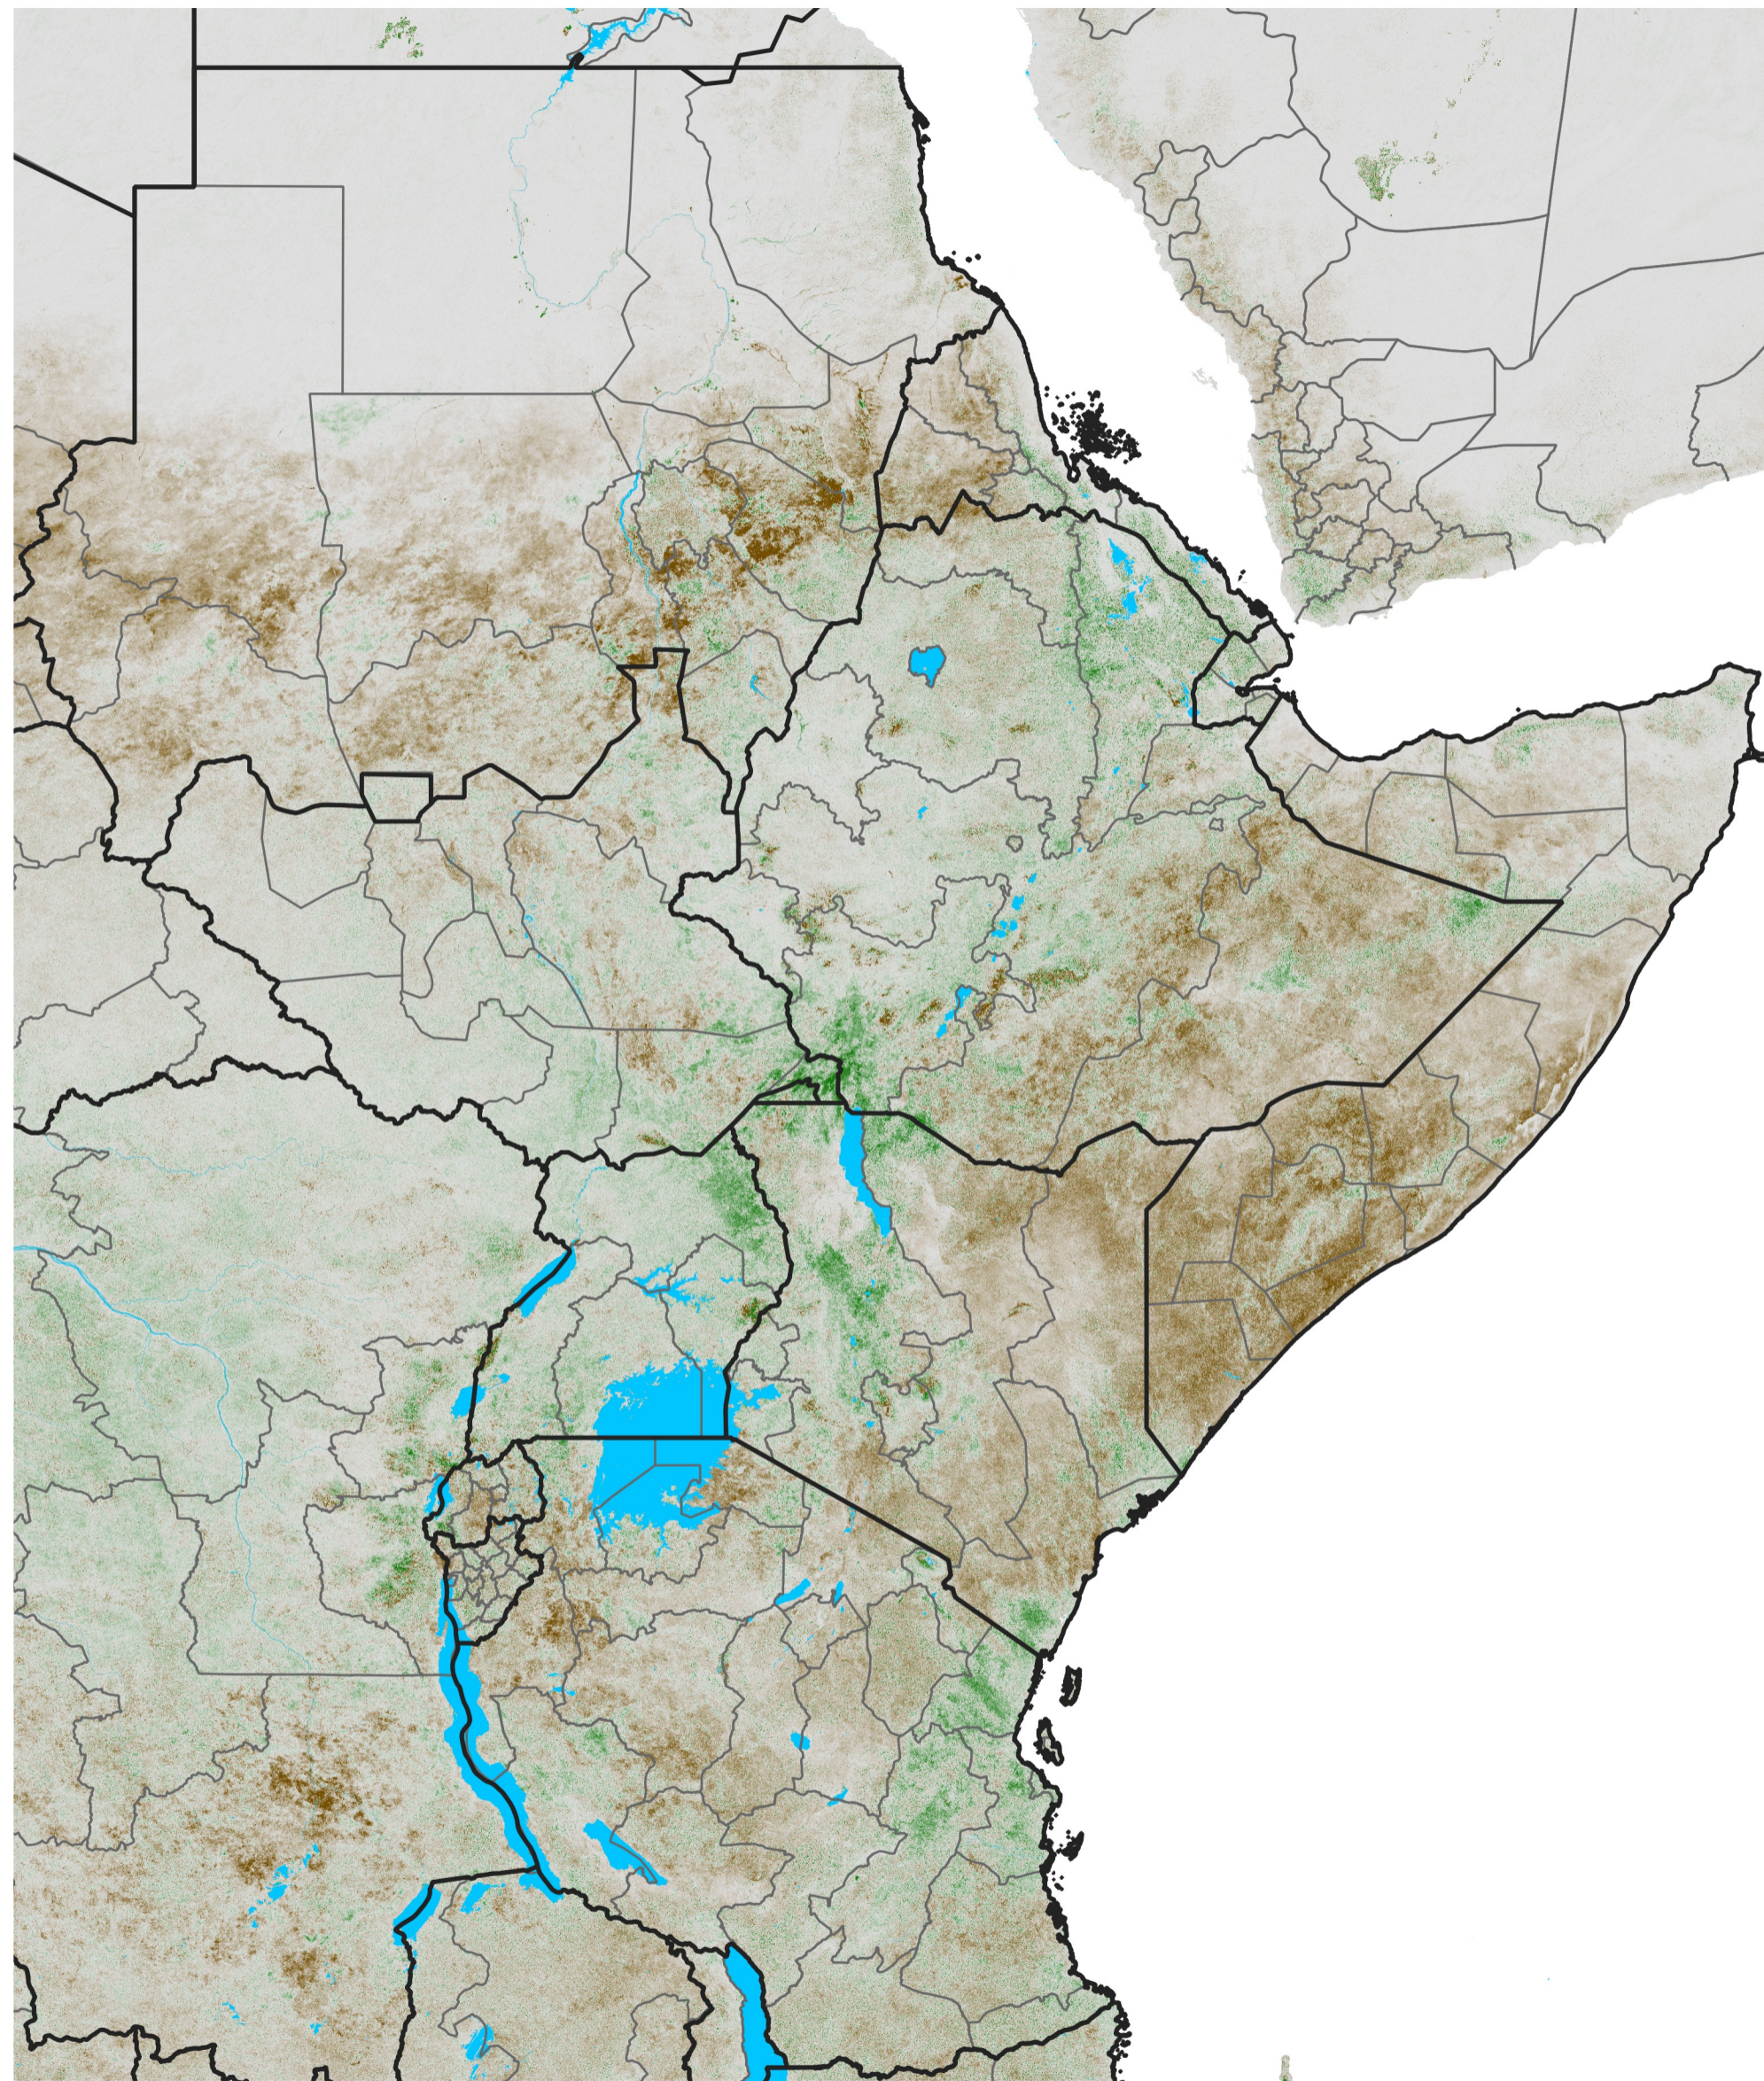

East Africa NDVI Anomaly

2017 minus Mean (2012 - 2021)

Period 57 / Oct 06 - 15, 2017

NDVI Anomaly

< -0.3 -0.2 -0.1 -0.05 0.05 0.1 0.2 >0.3

Negative

No Difference

Positive