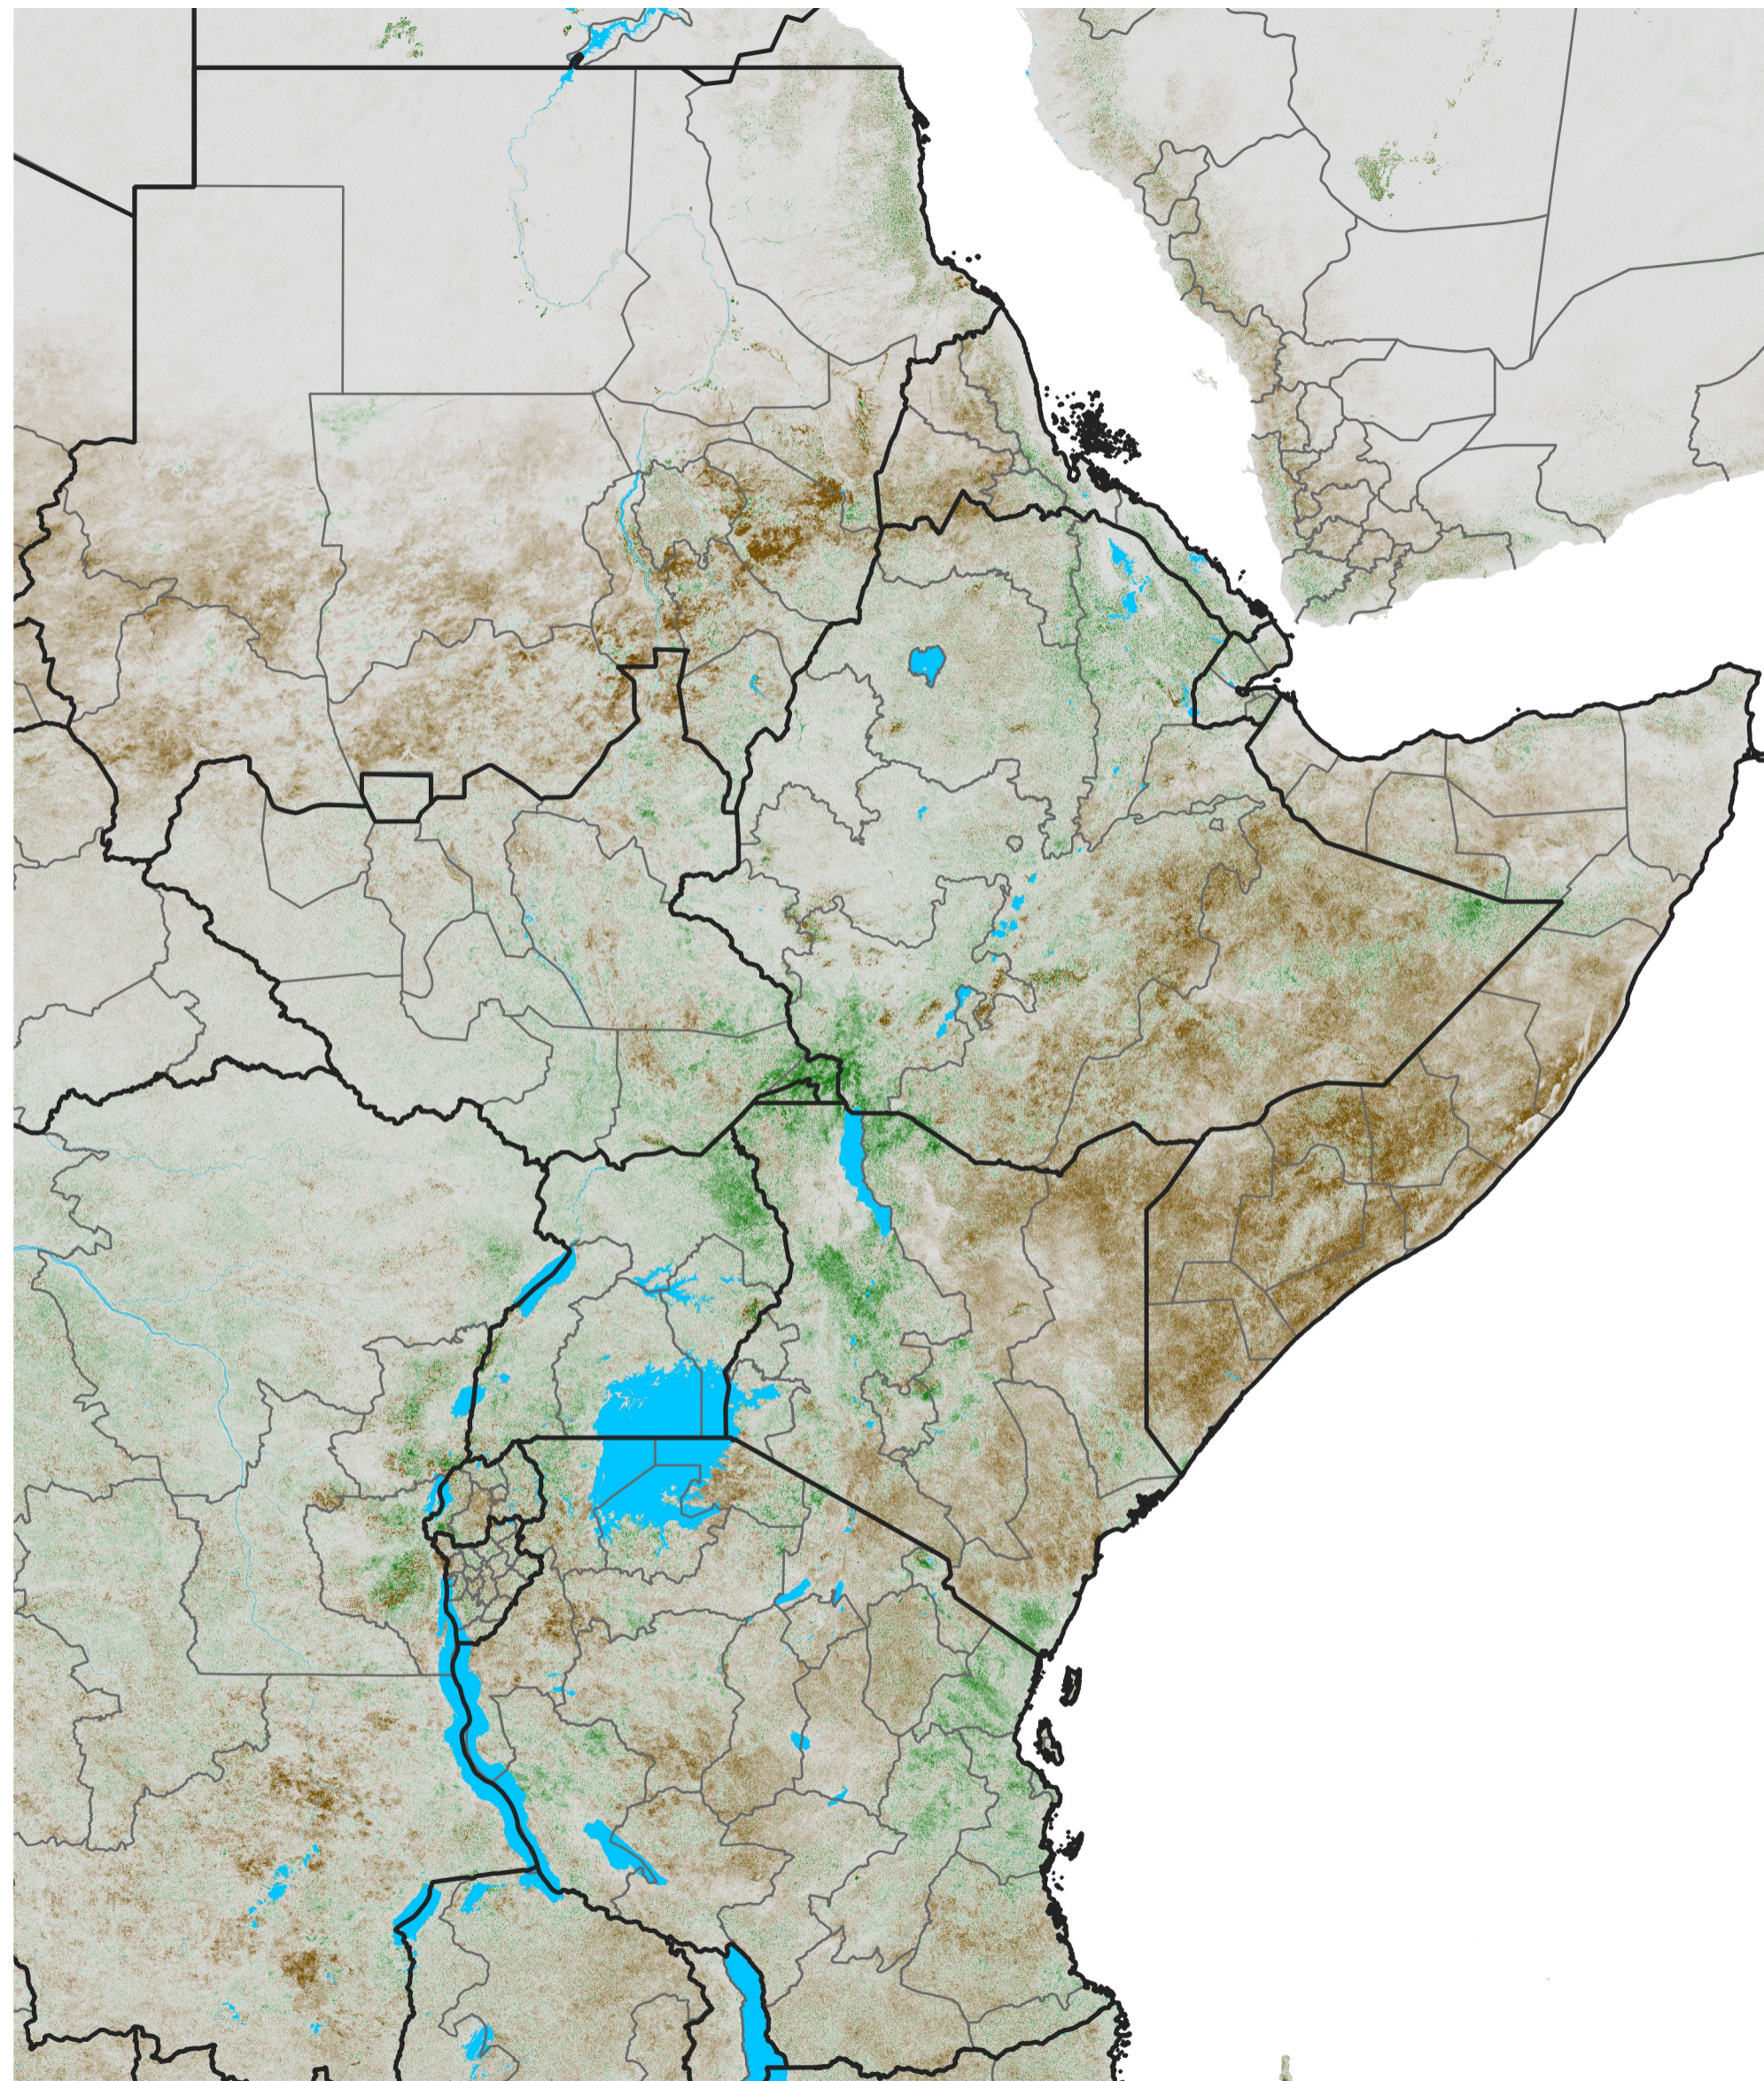

East Africa NDVI Anomaly

2017 minus Mean (2012 - 2021)

Period 59 / Oct 16 - 25, 2017

NDVI Anomaly

< -0.3 -0.2 -0.1 -0.05 0.05 0.1 0.2 >0.3

Negative

No Difference

Positive