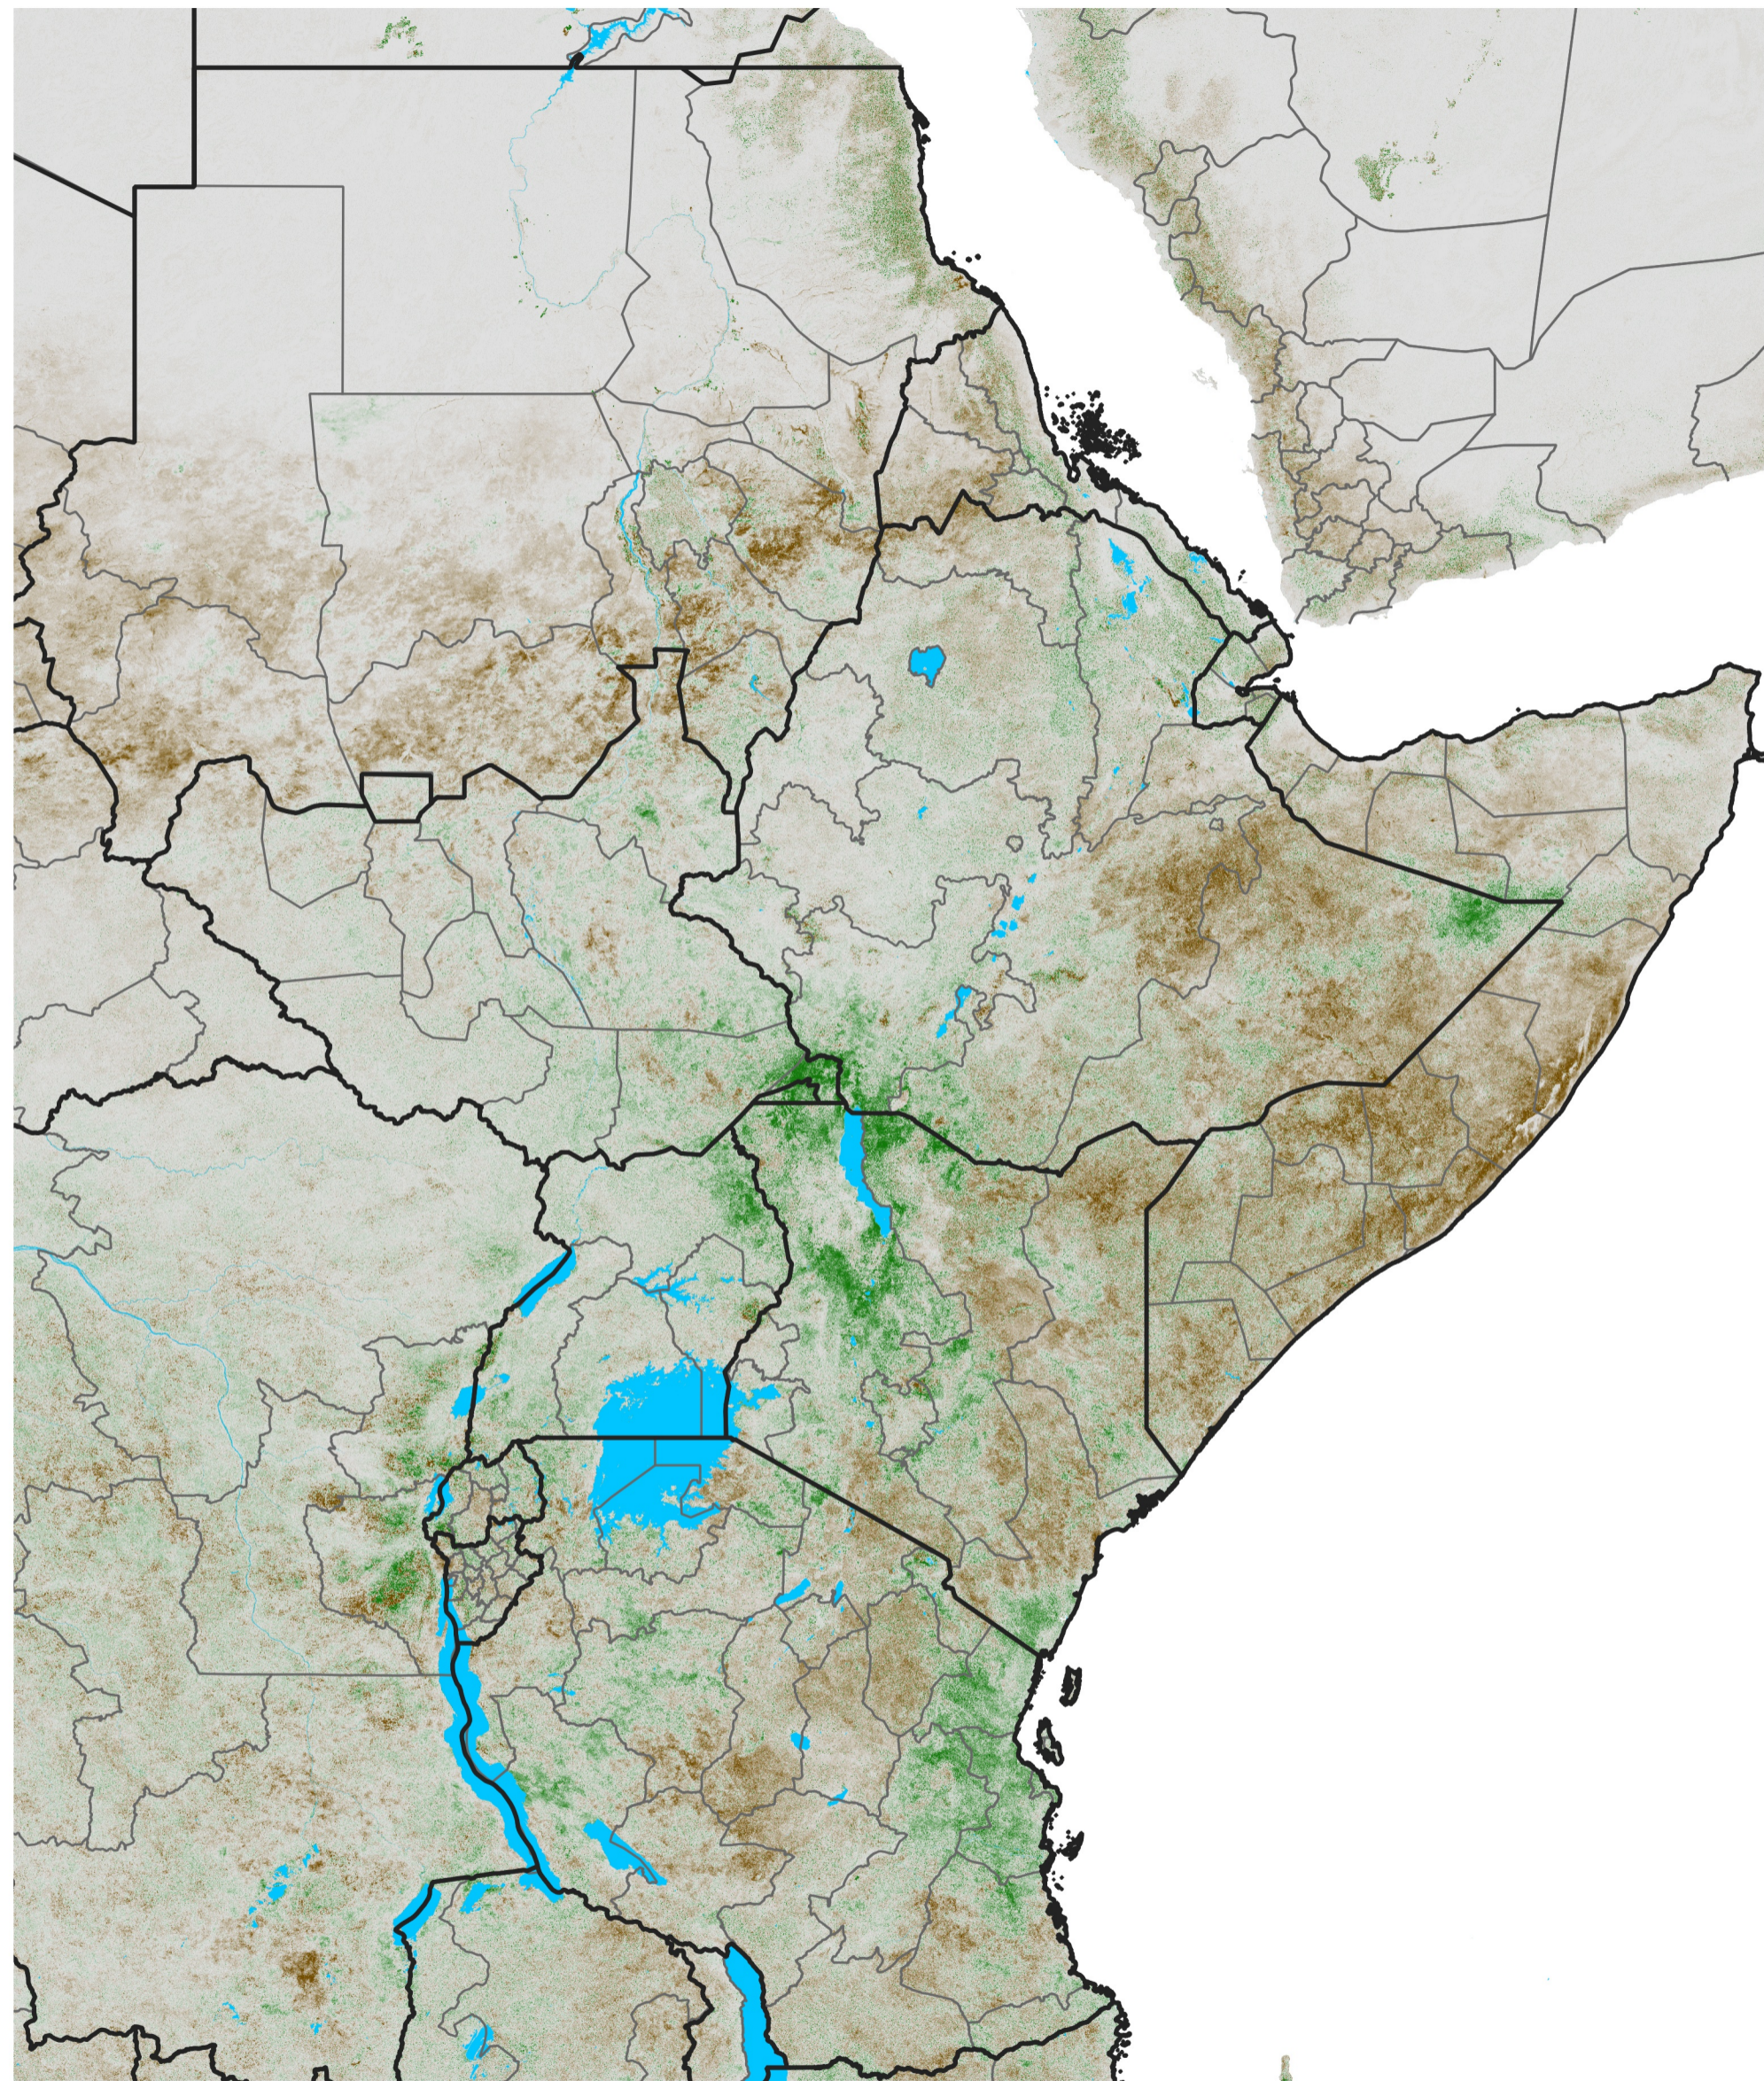

# East Africa NDVI Anomaly

2017 minus Mean (2012 - 2021)

Period 62 / Nov 01 - 10, 2017

## NDVI Anomaly

< -0.3   -0.2   -0.1   -0.05   0.05   0.1   0.2   >0.3

Negative

No Difference

Positive