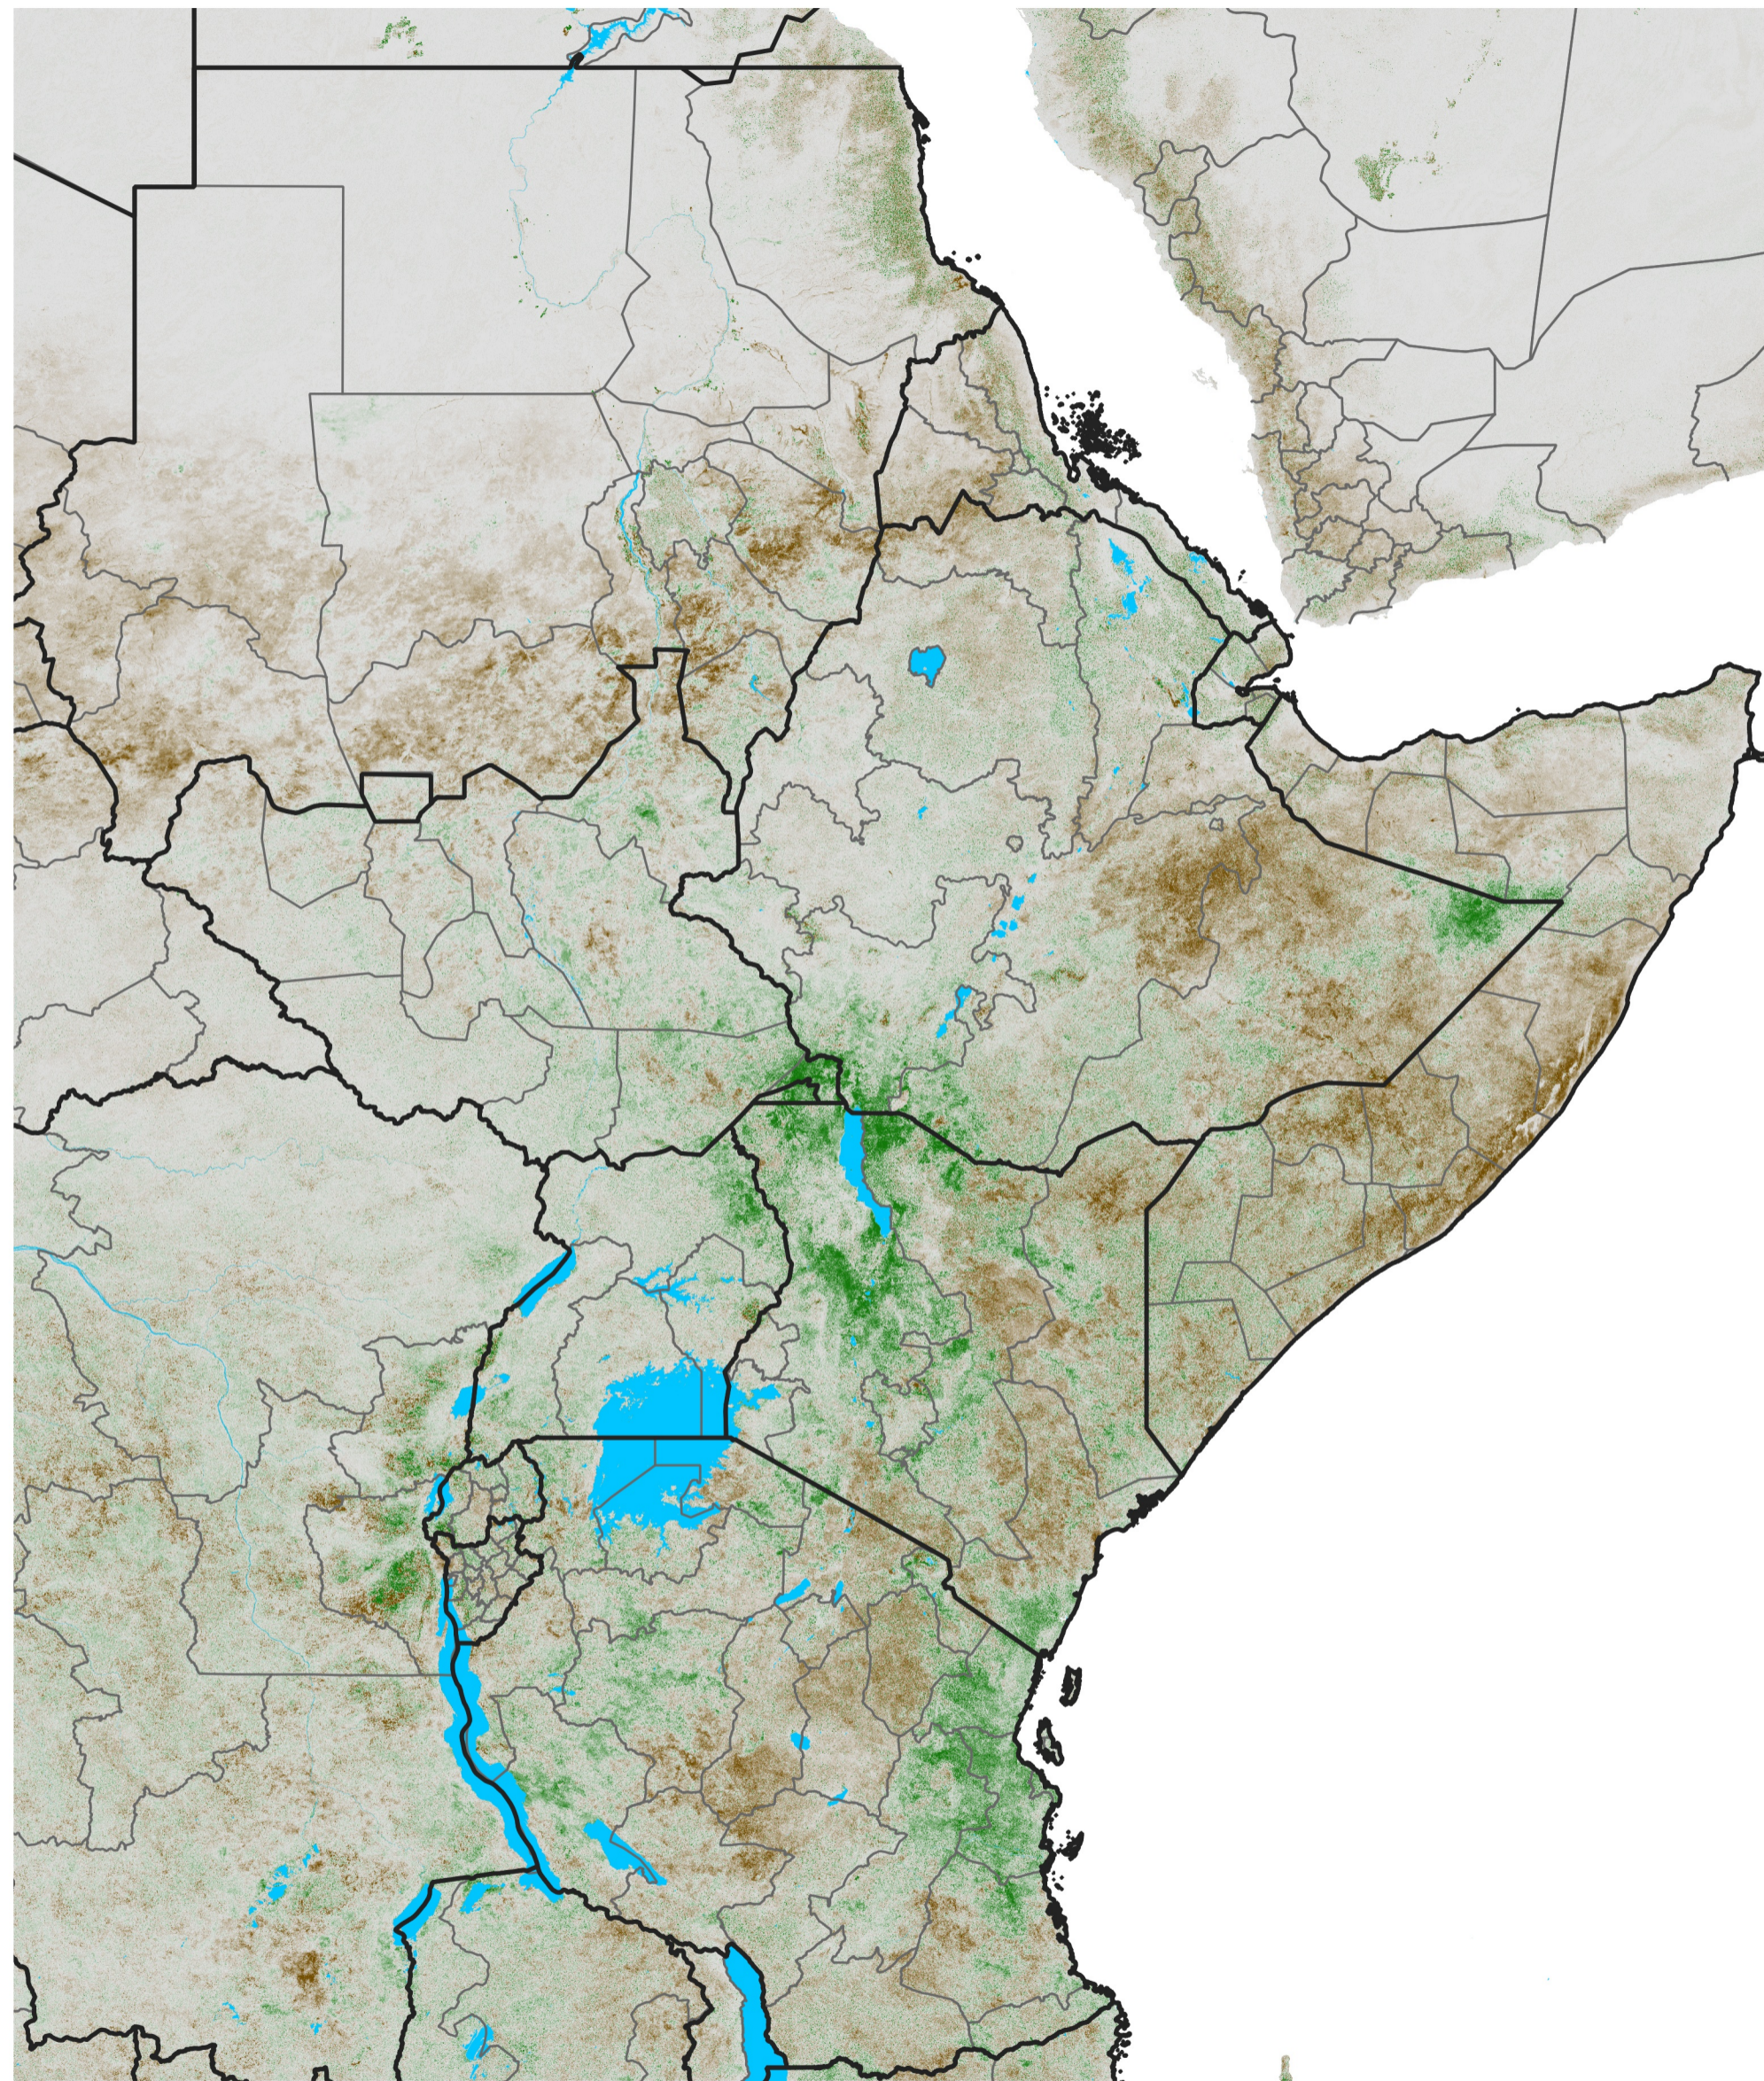

# East Africa NDVI Anomaly

2017 minus Mean (2012 - 2021)

Period 63 / Nov 06 - 15, 2017

## NDVI Anomaly

< -0.3   -0.2   -0.1   -0.05   0.05   0.1   0.2   >0.3

Negative

No Difference

Positive