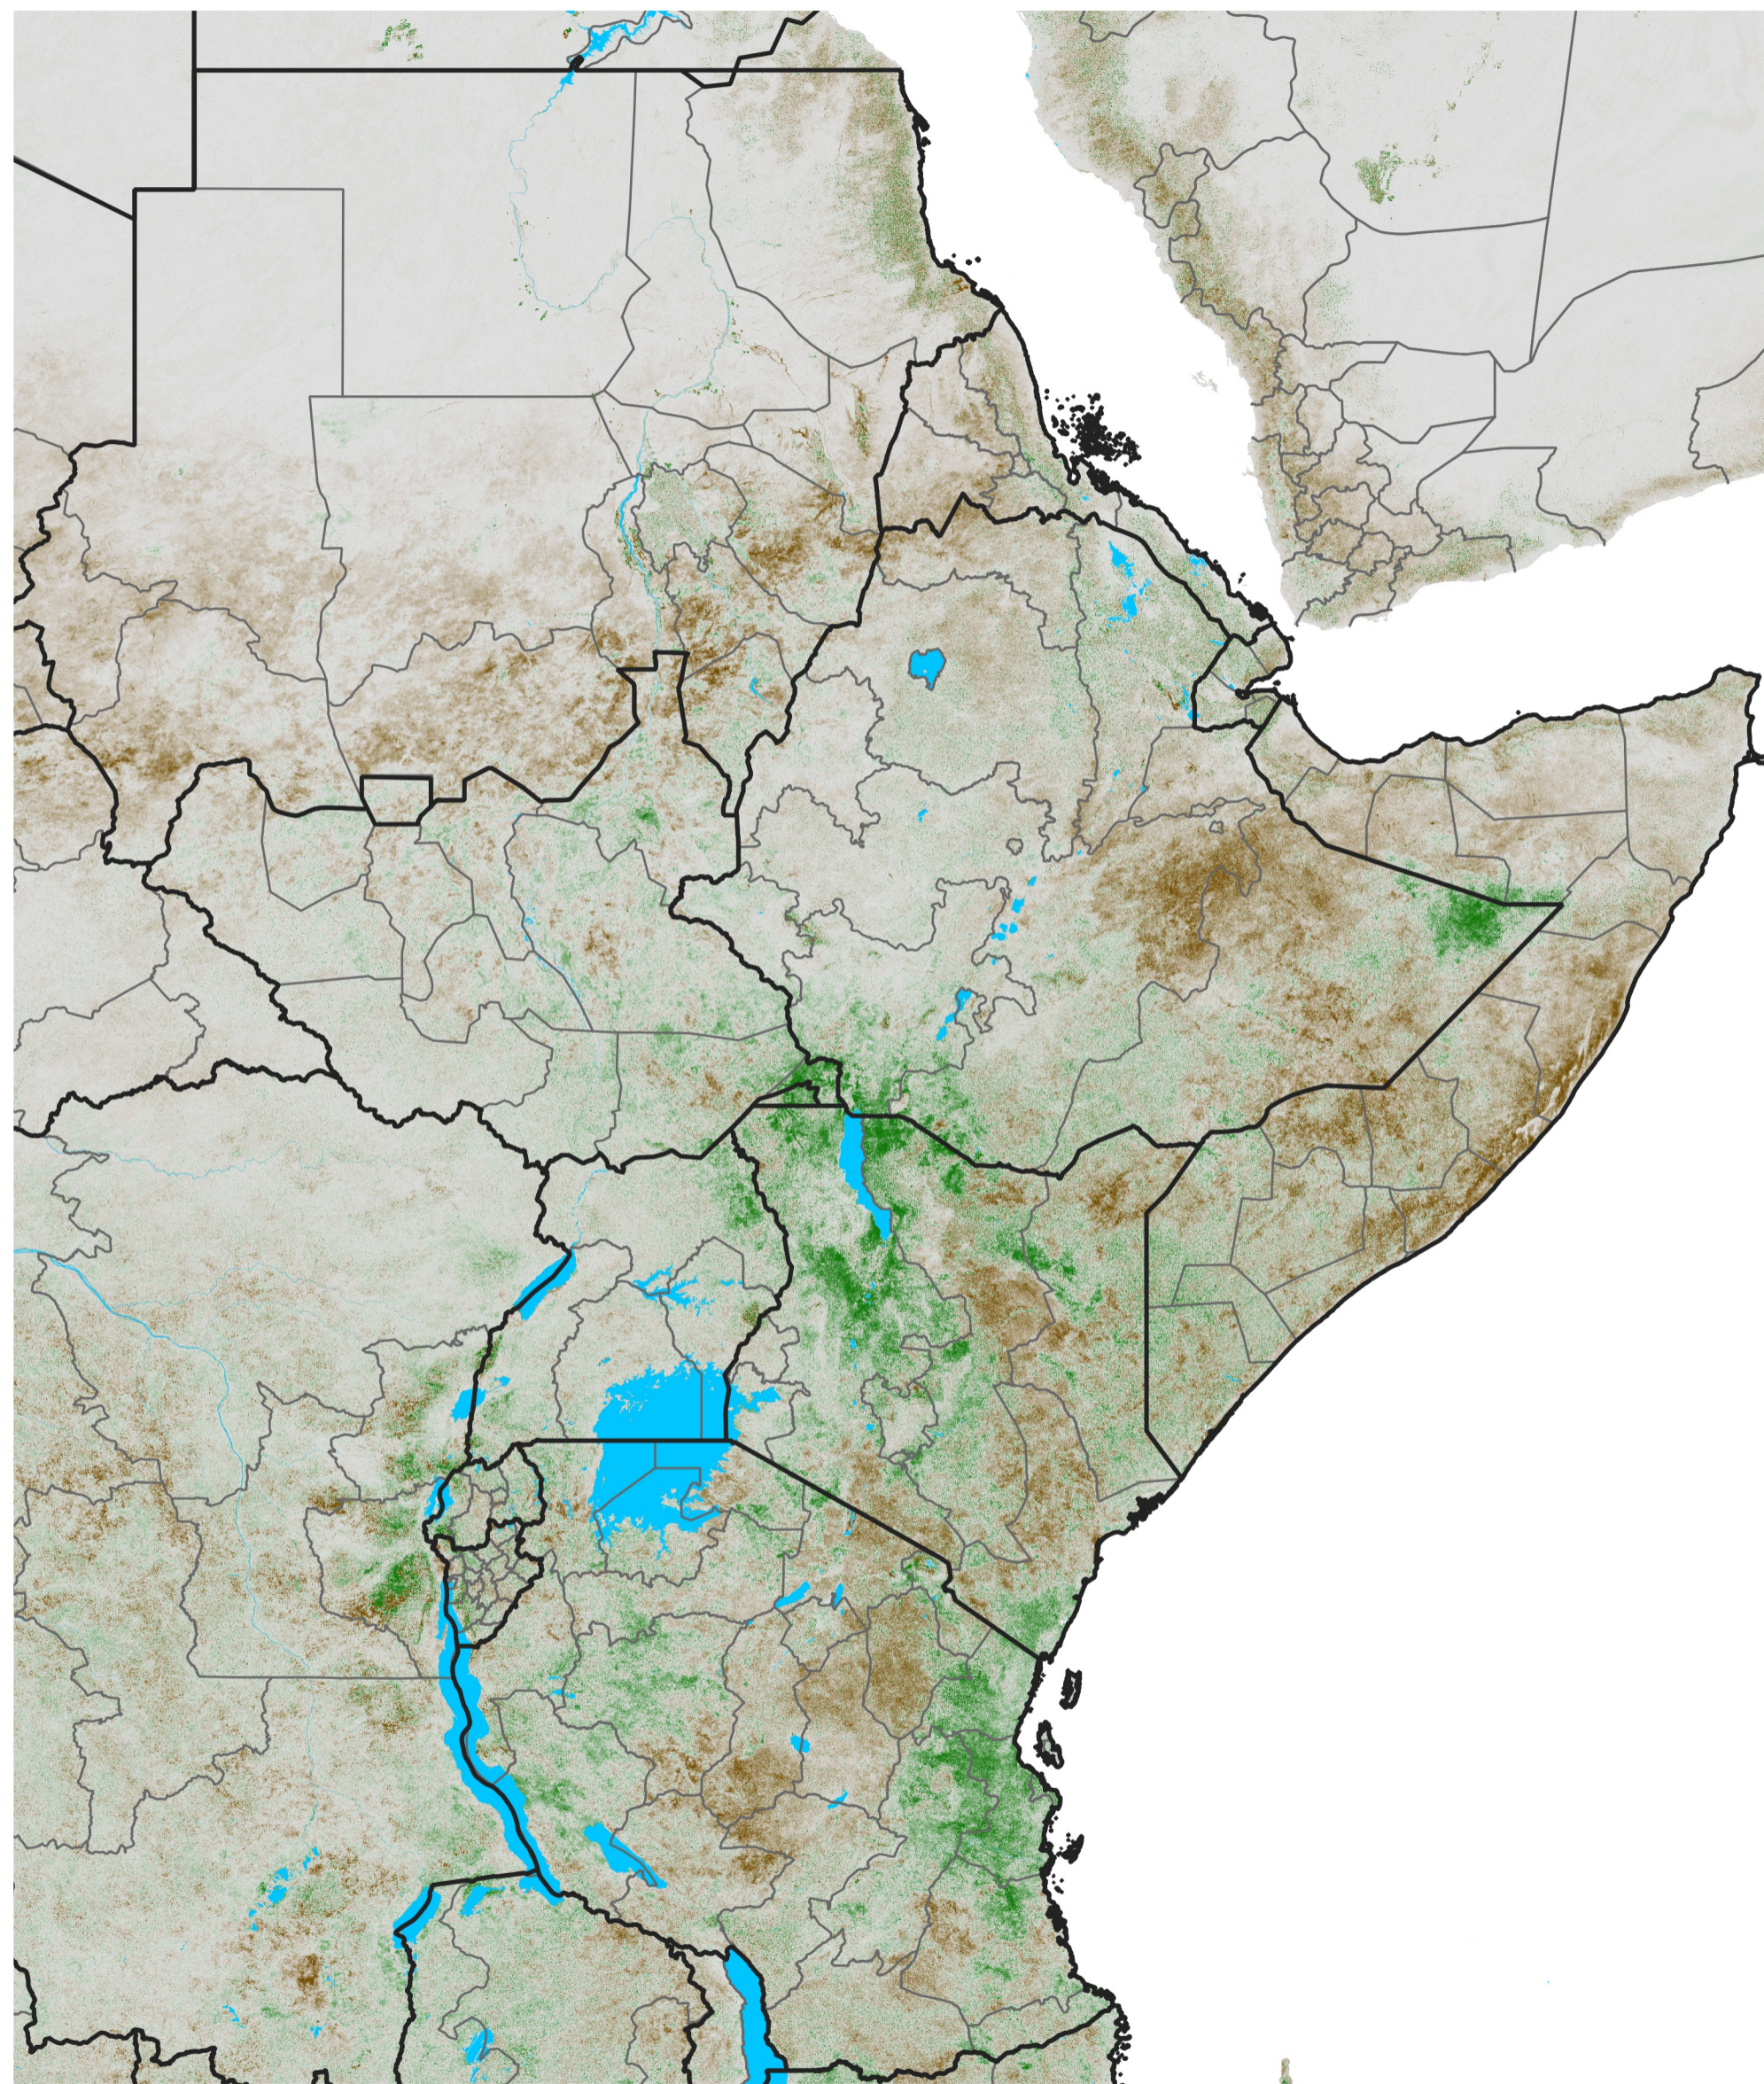

East Africa NDVI Anomaly

2017 minus Mean (2012 - 2021)

Period 64 / Nov 11 - 20, 2017

NDVI Anomaly

< -0.3 -0.2 -0.1 -0.05 0.05 0.1 0.2 >0.3

Negative

No Difference

Positive