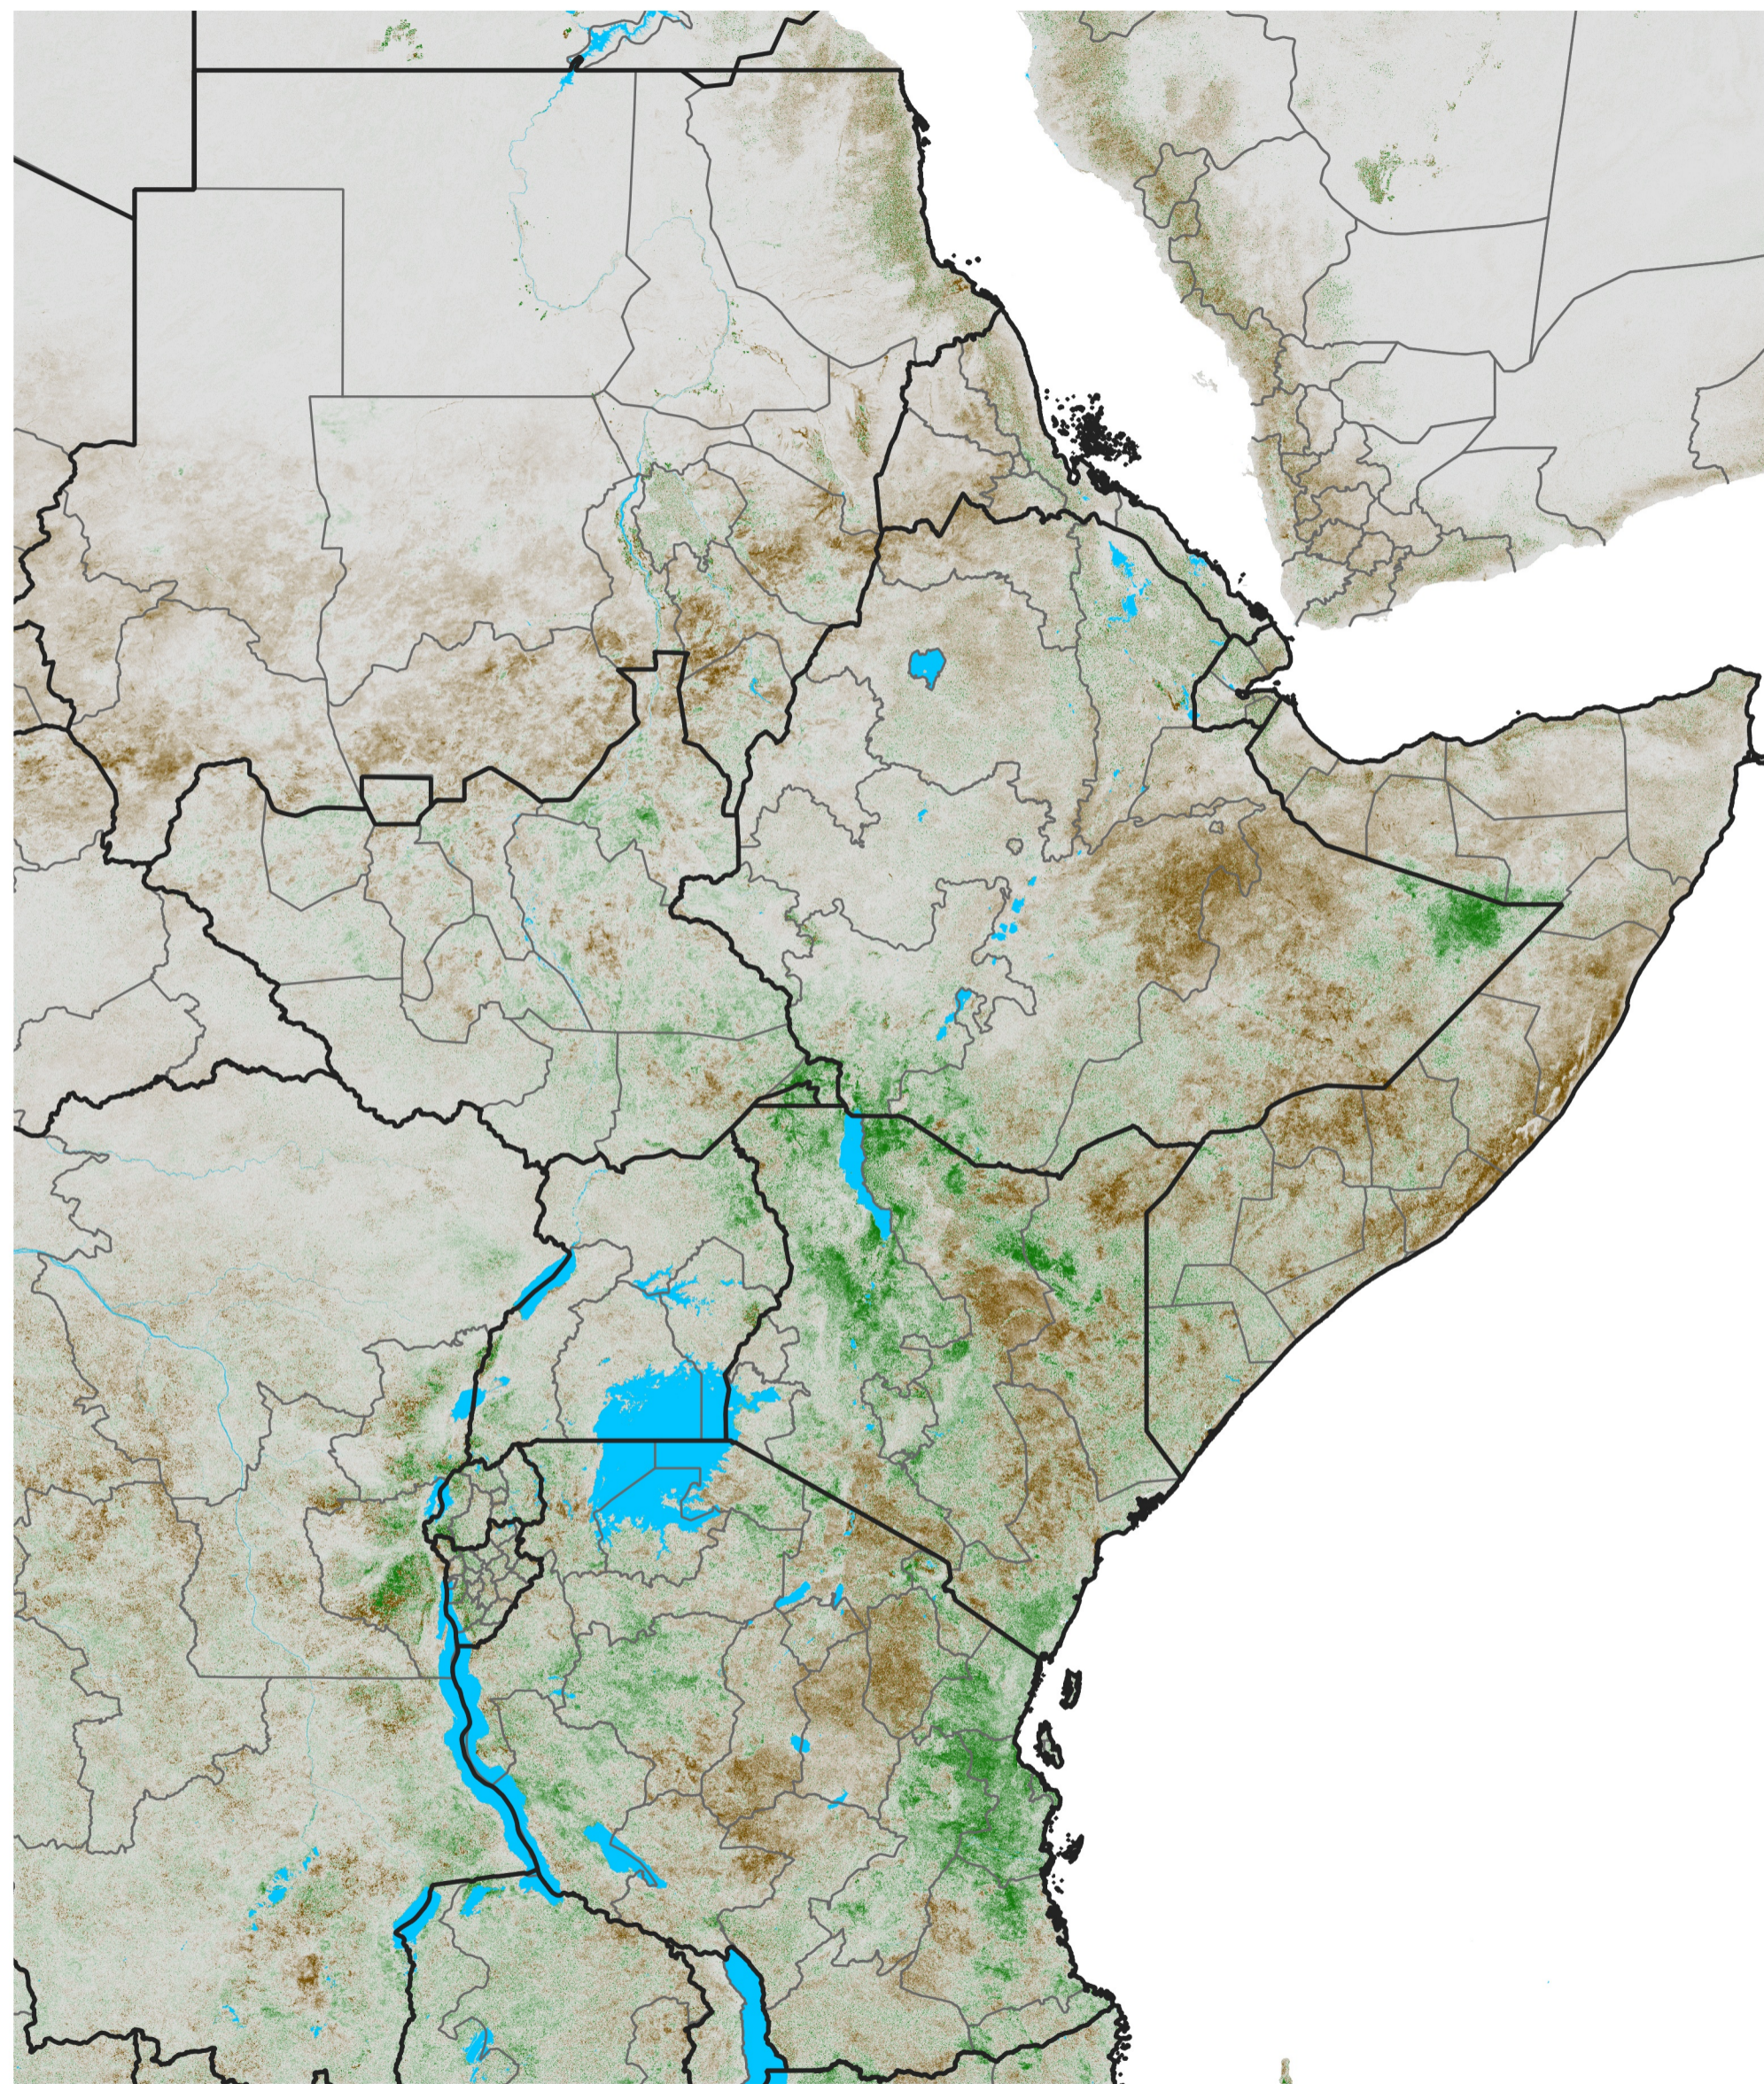

East Africa NDVI Anomaly

2017 minus Mean (2012 - 2021)

Period 65 / Nov 16 - 25, 2017

NDVI Anomaly

< -0.3 -0.2 -0.1 -0.05 0.05 0.1 0.2 >0.3

Negative

No Difference

Positive