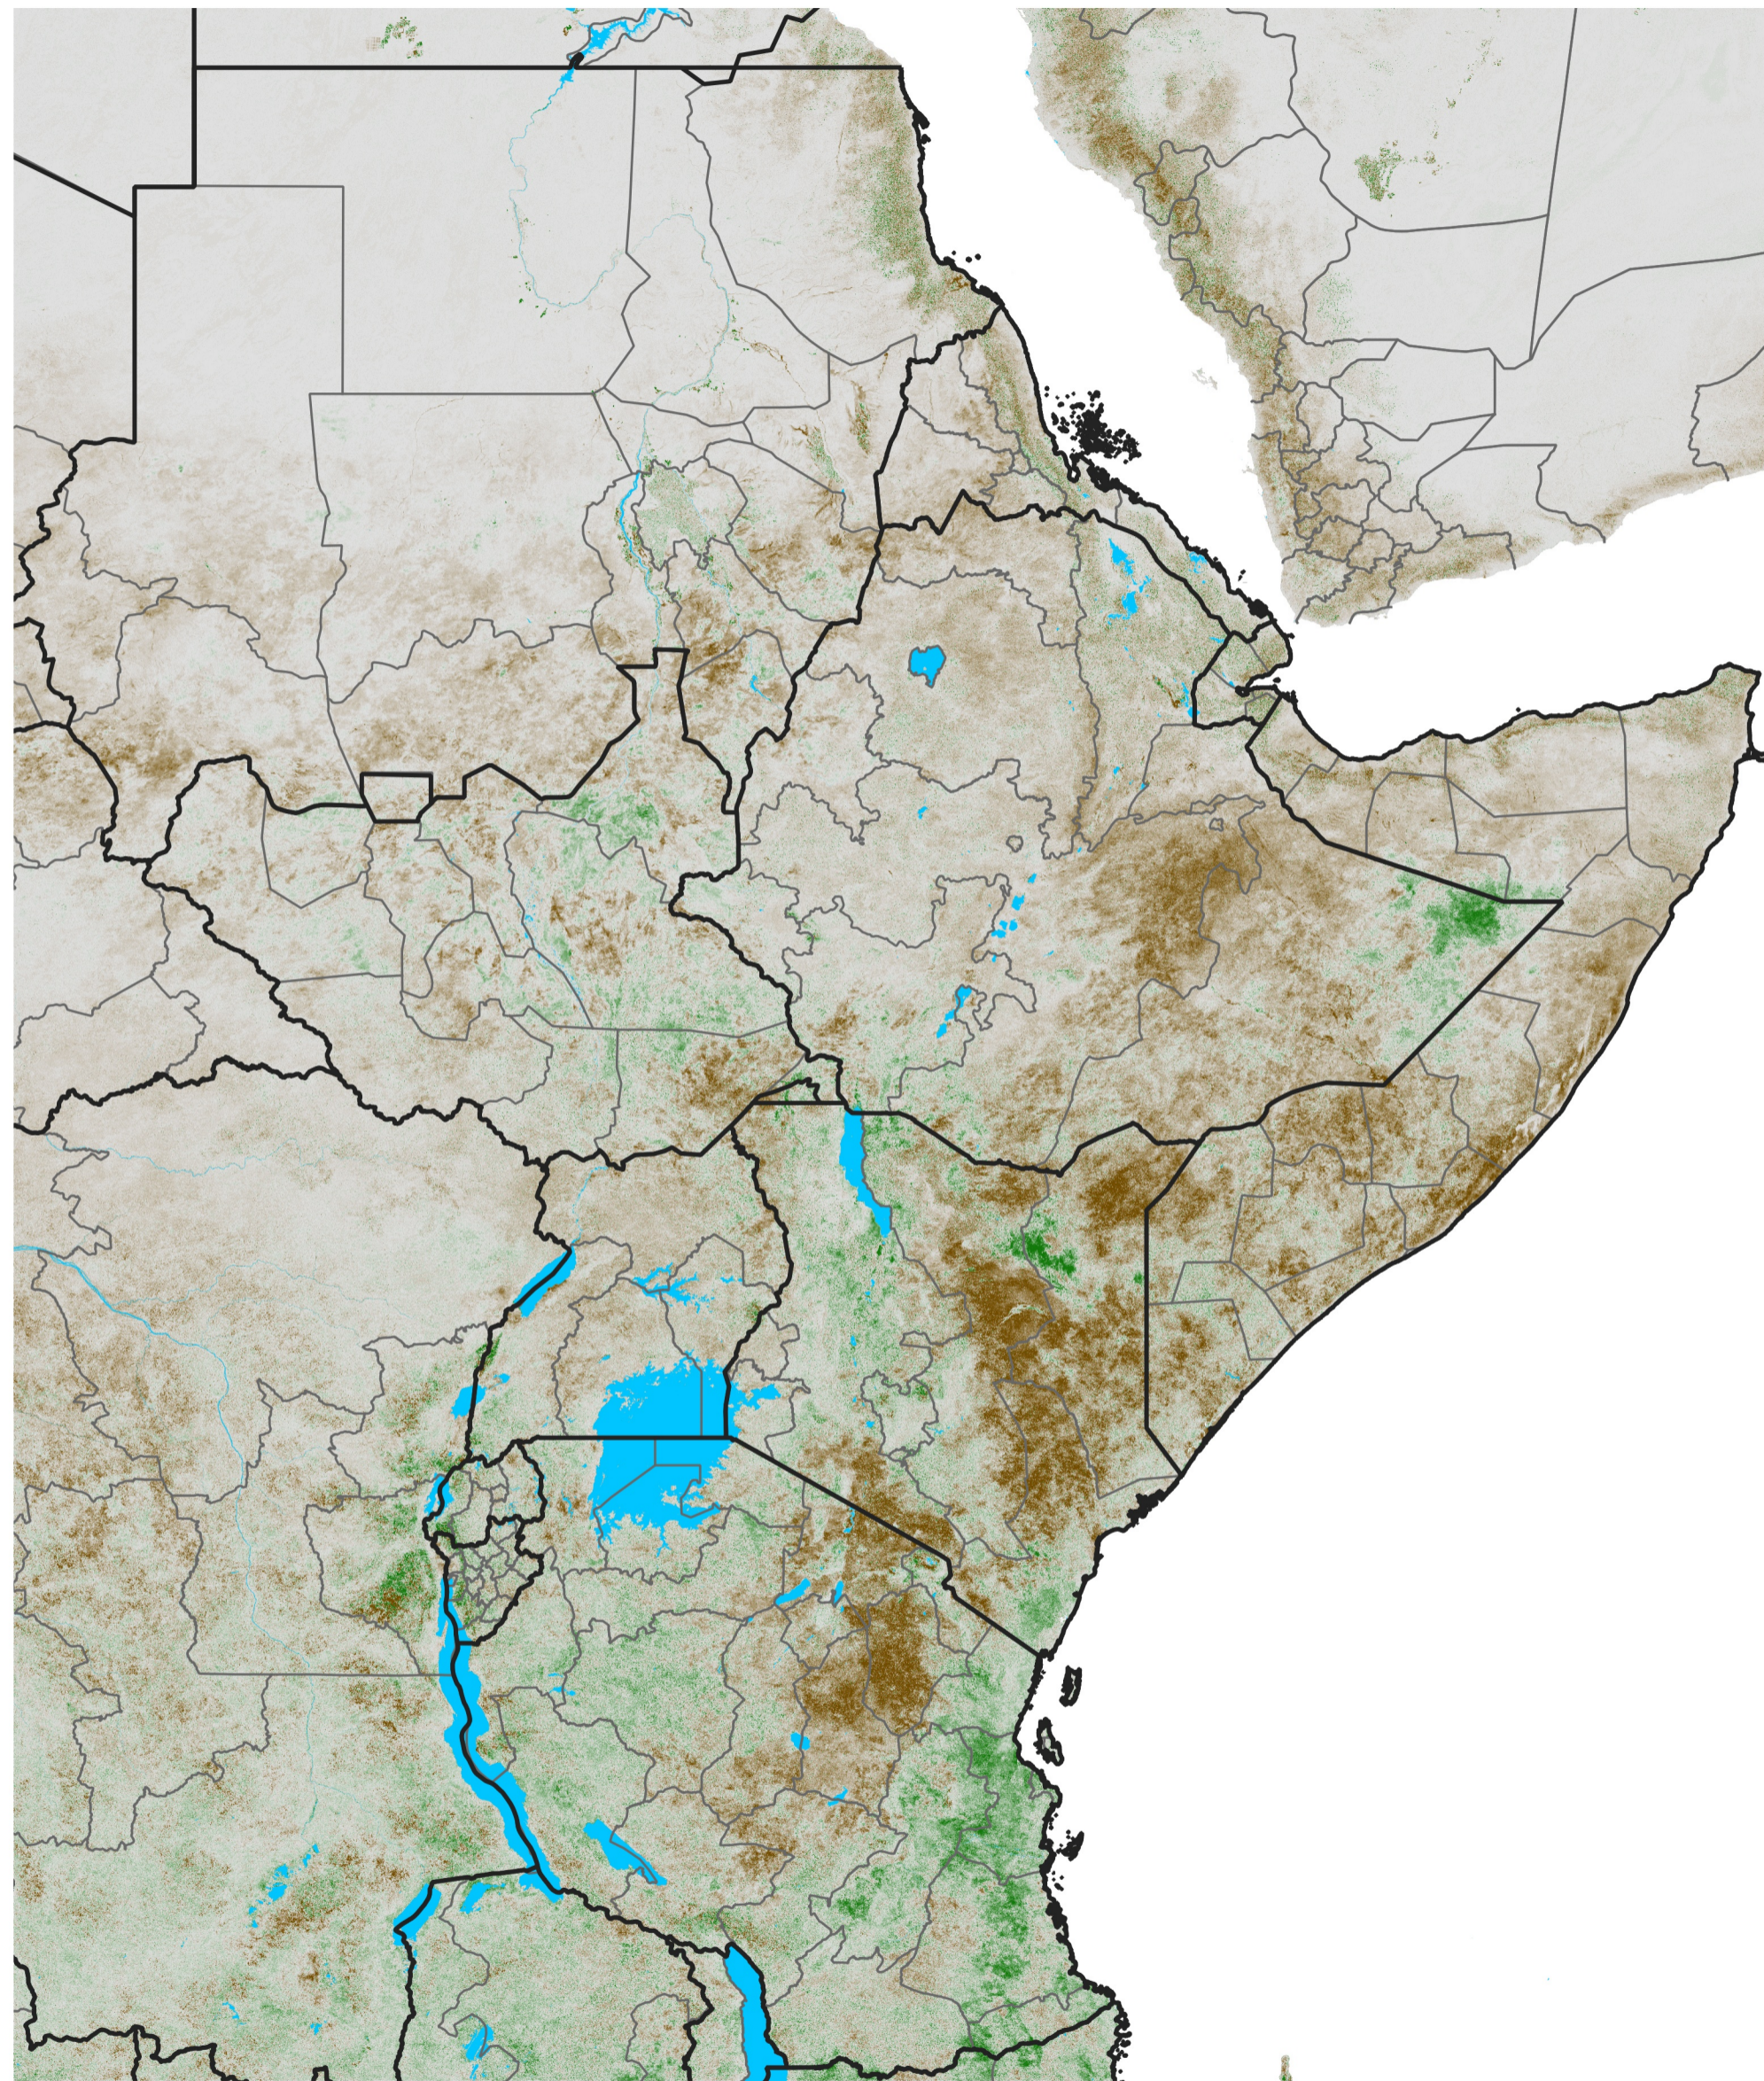

# East Africa NDVI Anomaly

2017 minus Mean (2012 - 2021)

Period 68 / Dec 01 - 10, 2017

### NDVI Anomaly

< -0.3   -0.2   -0.1   -0.05   0.05   0.1   0.2   >0.3

Negative

No Difference

Positive