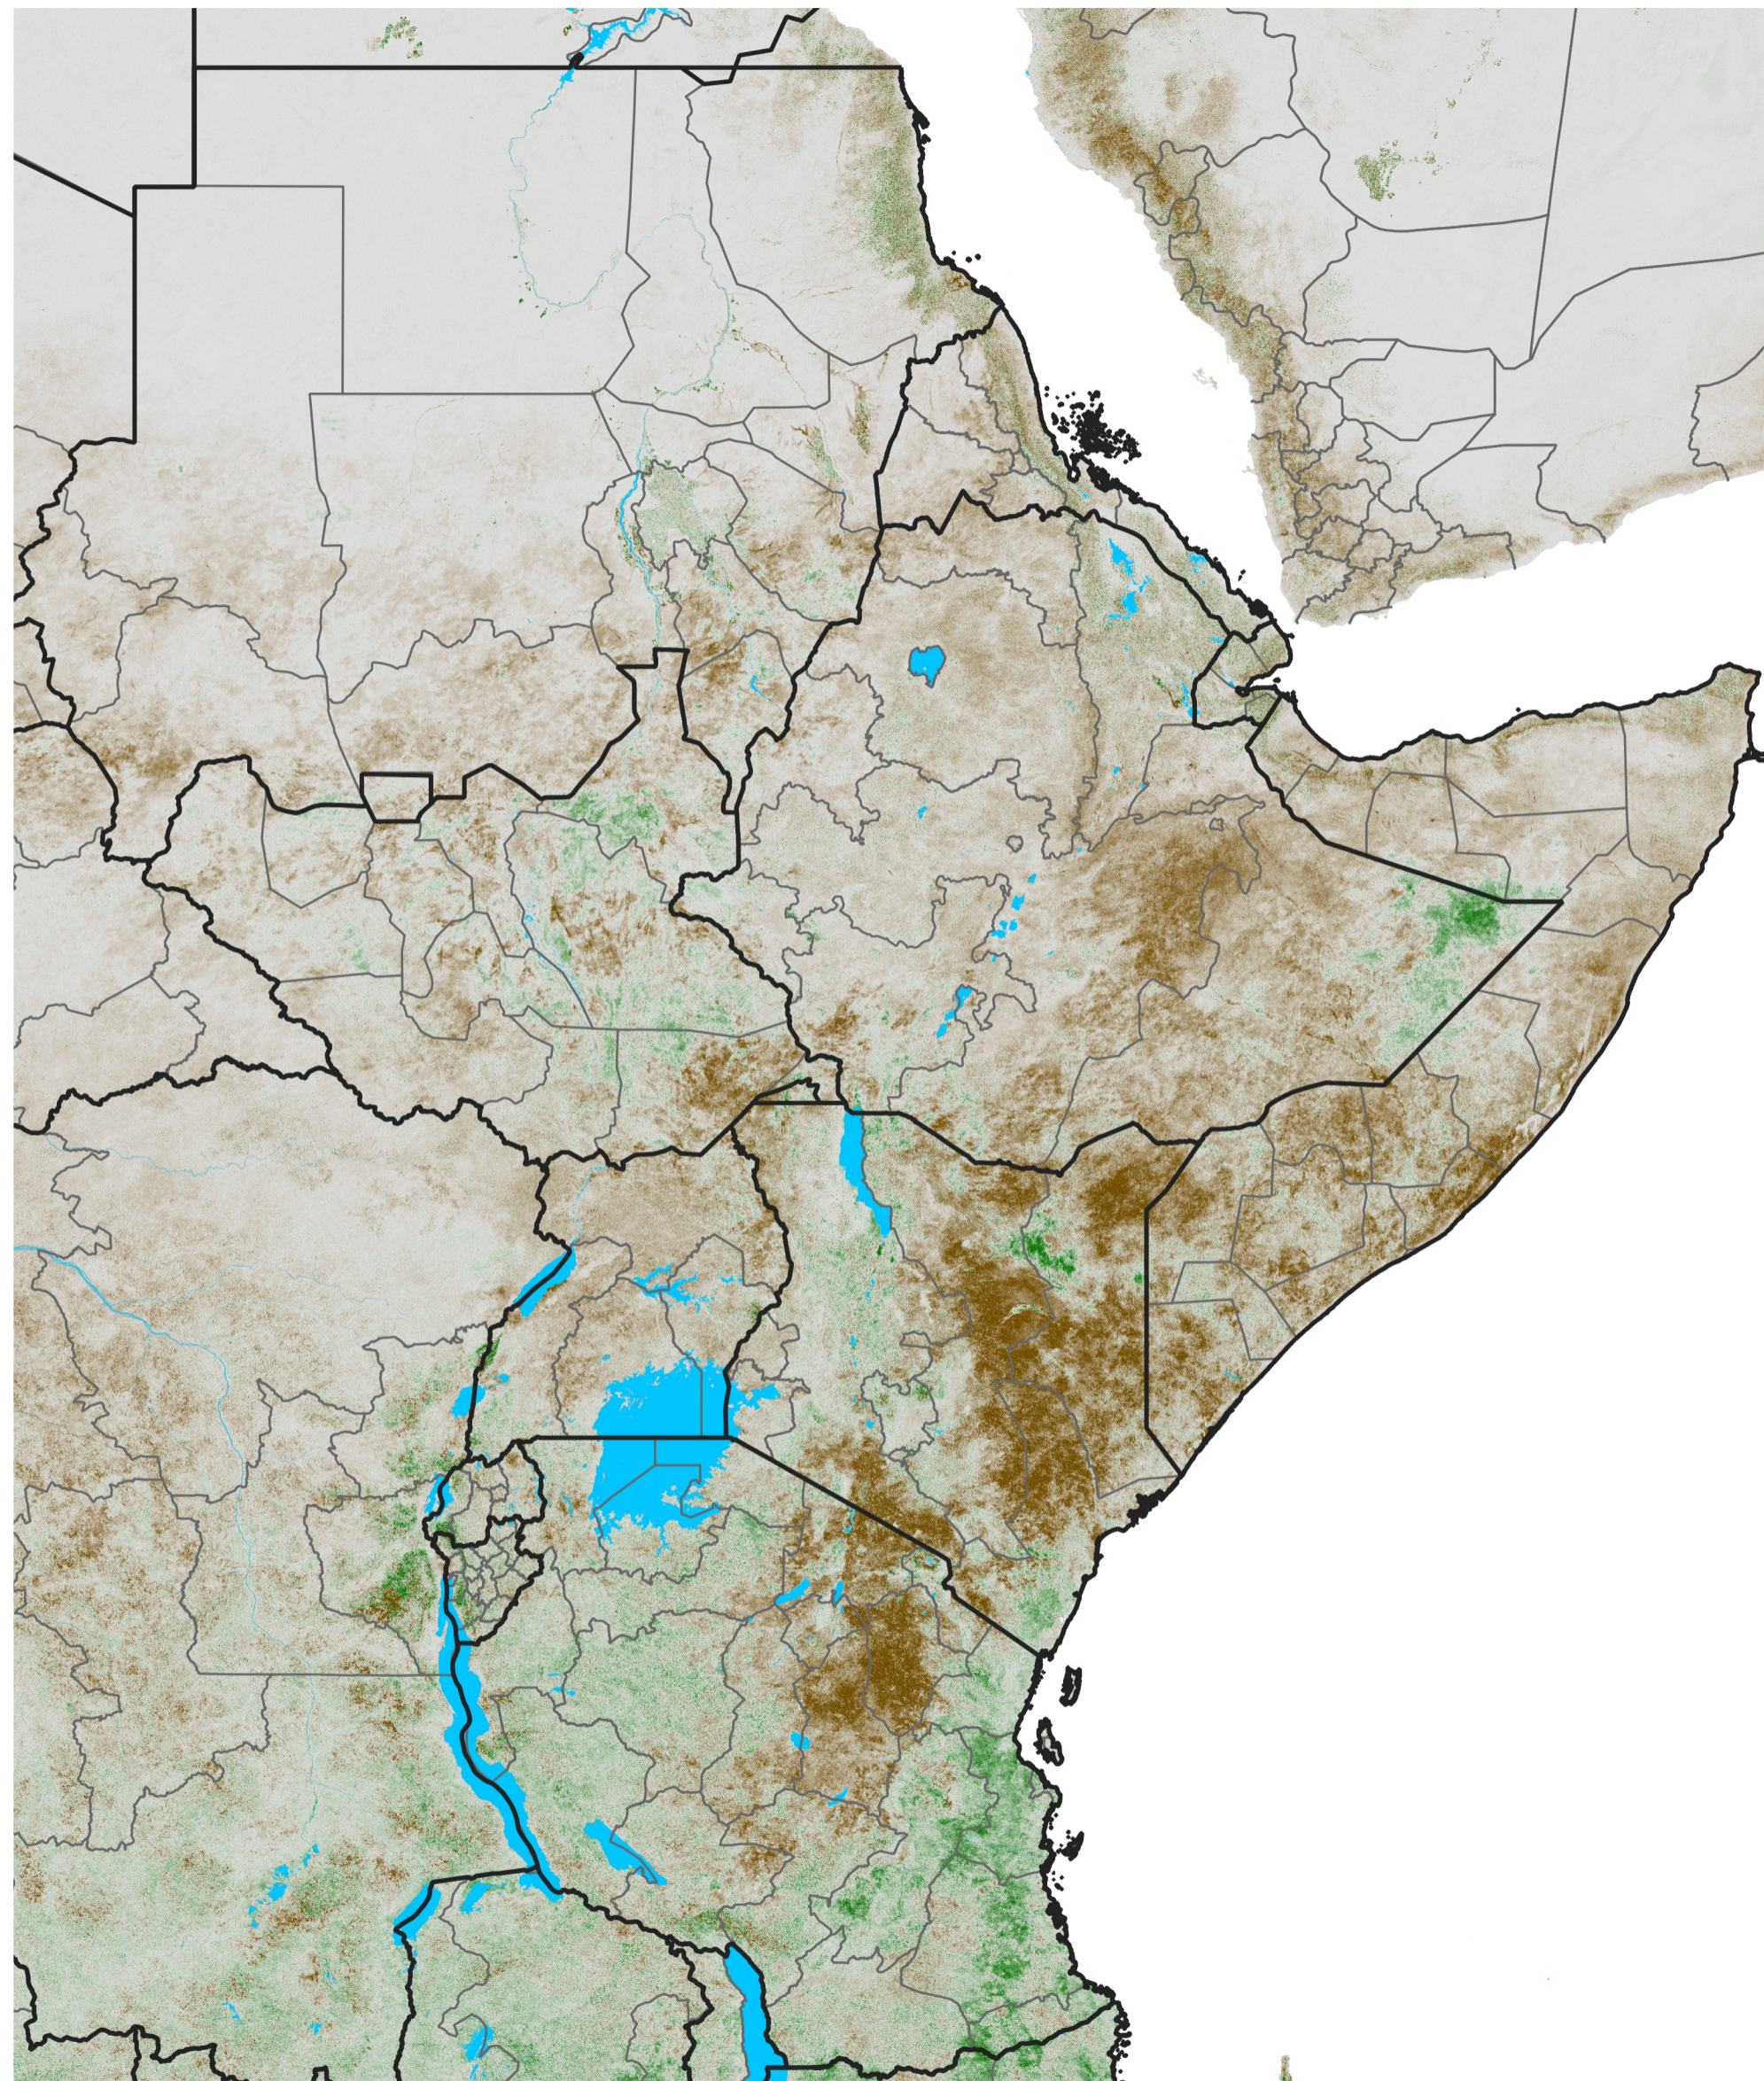

East Africa NDVI Anomaly

2017 minus Mean (2012 - 2021)

Period 69 / Dec 06 - 15, 2017

NDVI Anomaly

< -0.3 -0.2 -0.1 -0.05 0.05 0.1 0.2 >0.3

Negative

No Difference

Positive