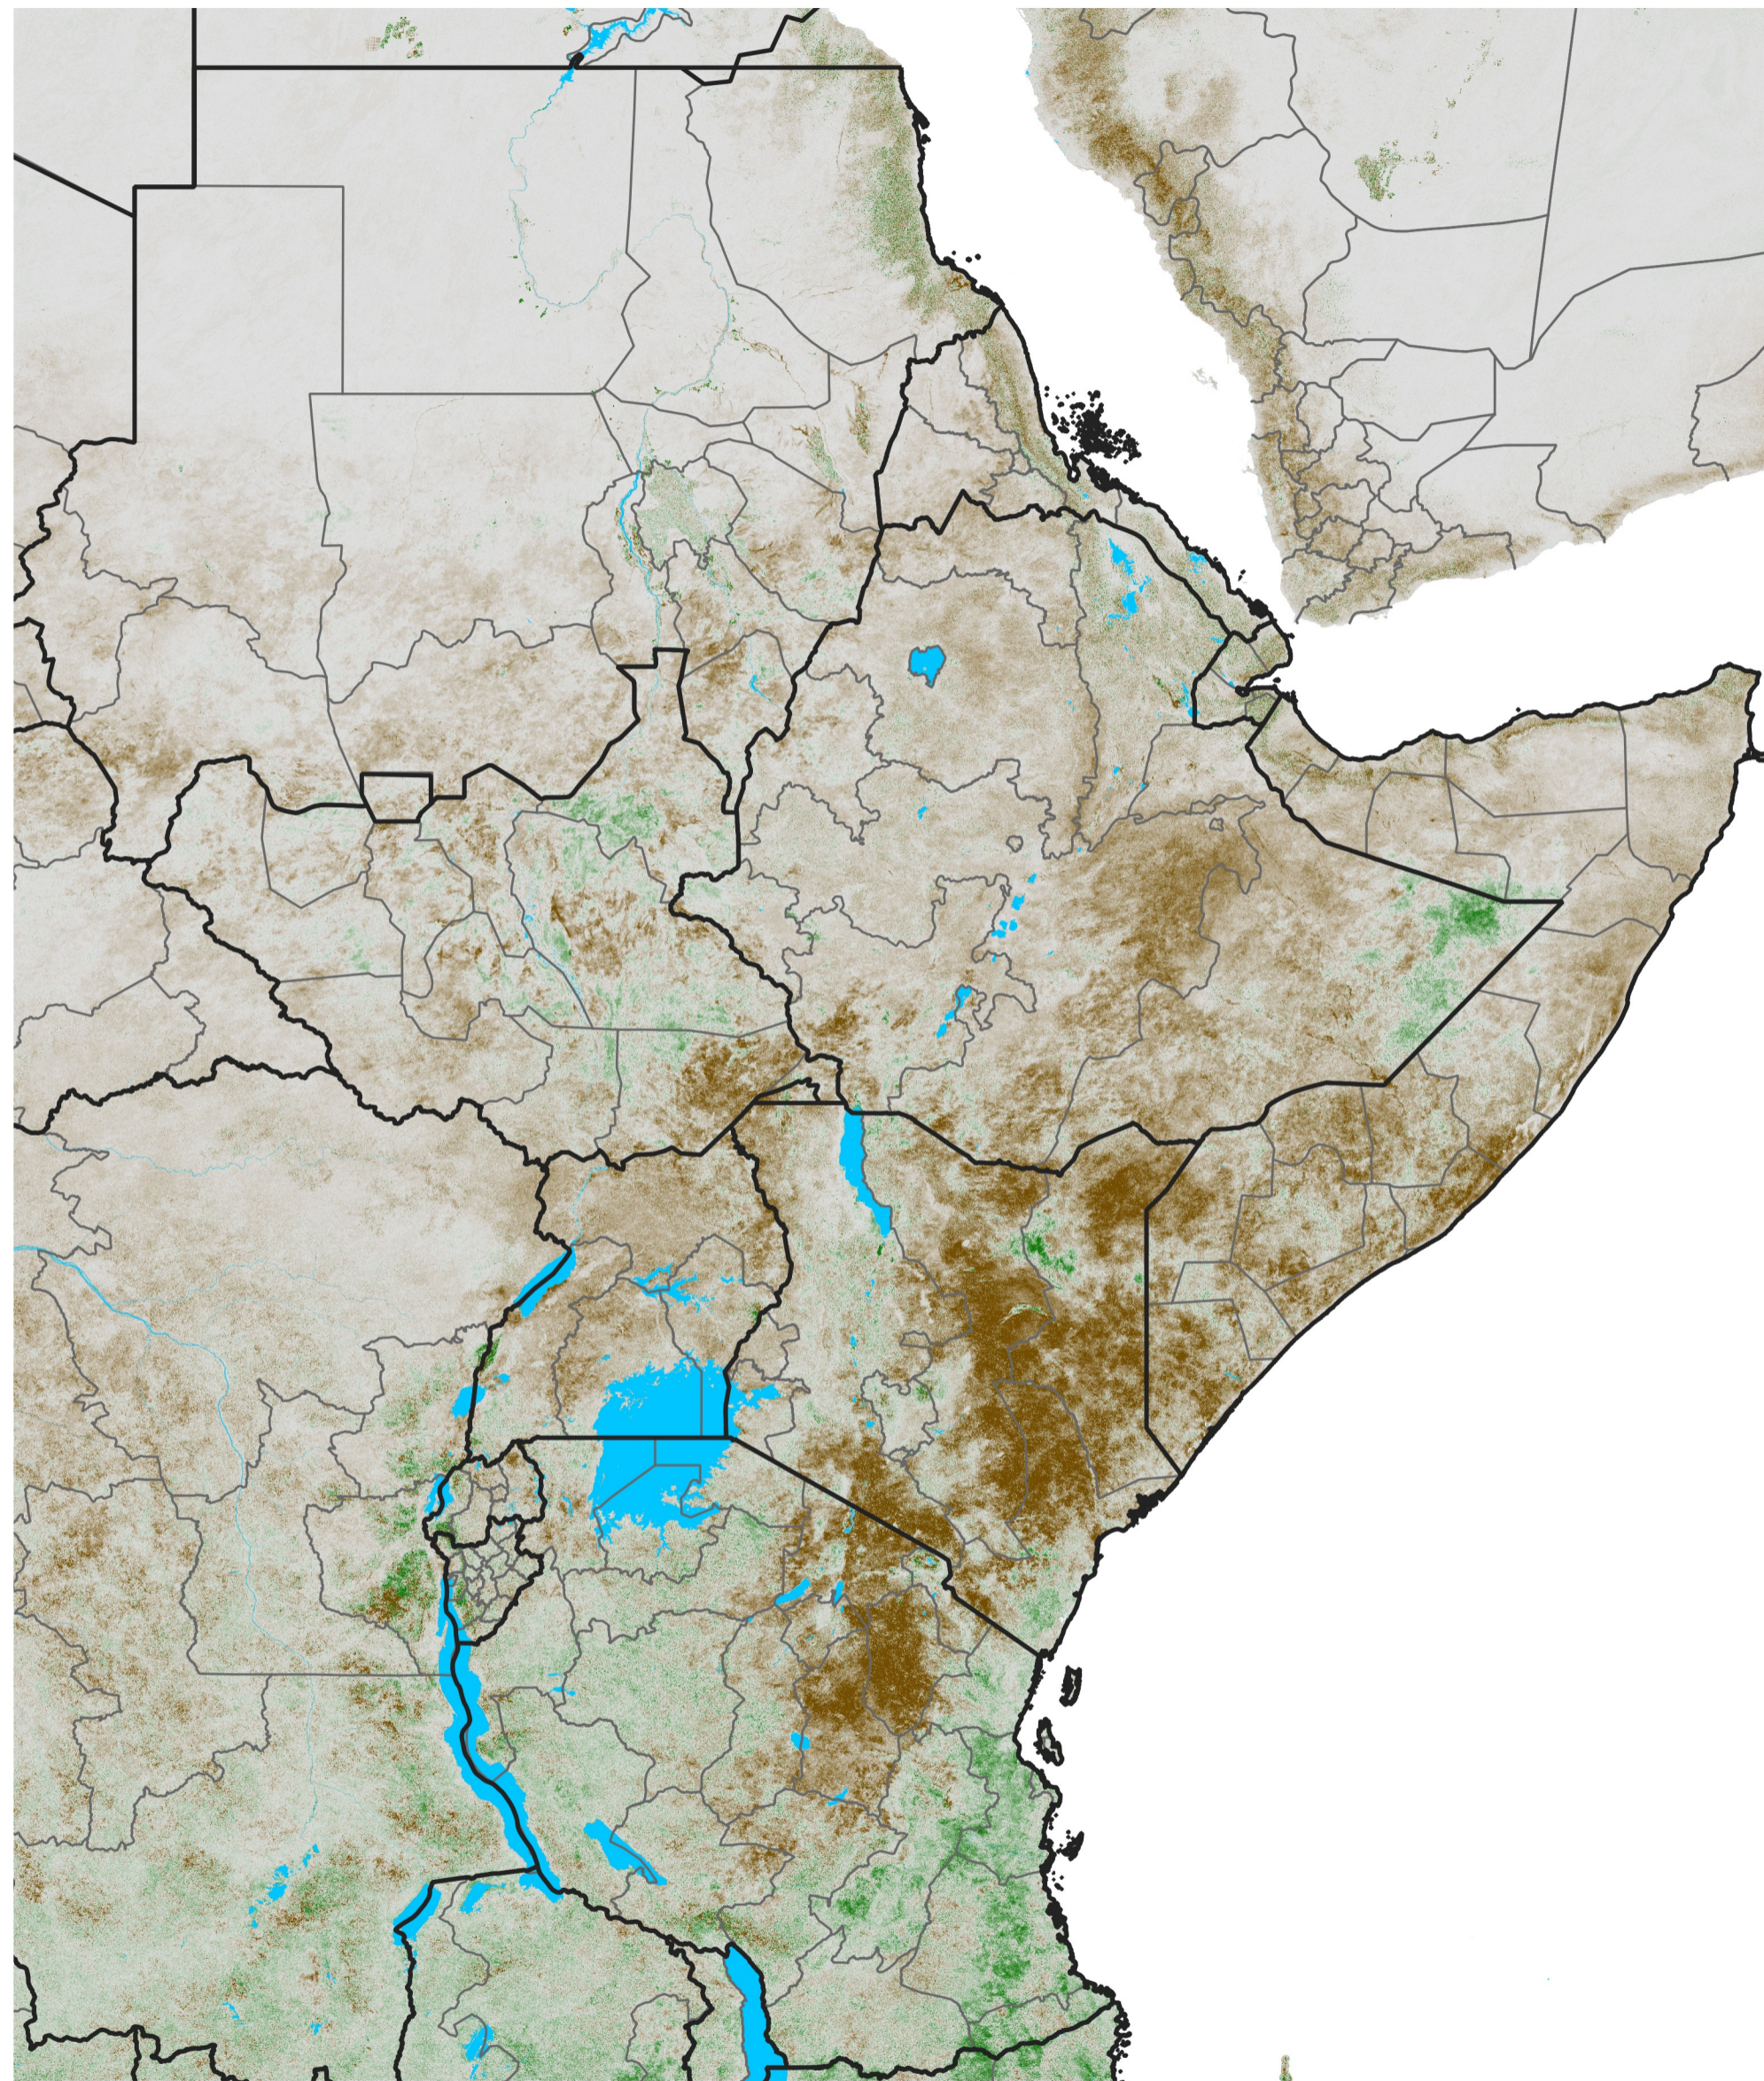

# East Africa NDVI Anomaly

2017 minus Mean (2012 - 2021)

Period 70 / Dec 11 - 20, 2017

### NDVI Anomaly

< -0.3   -0.2   -0.1   -0.05   0.05   0.1   0.2   >0.3

Negative

No Difference

Positive