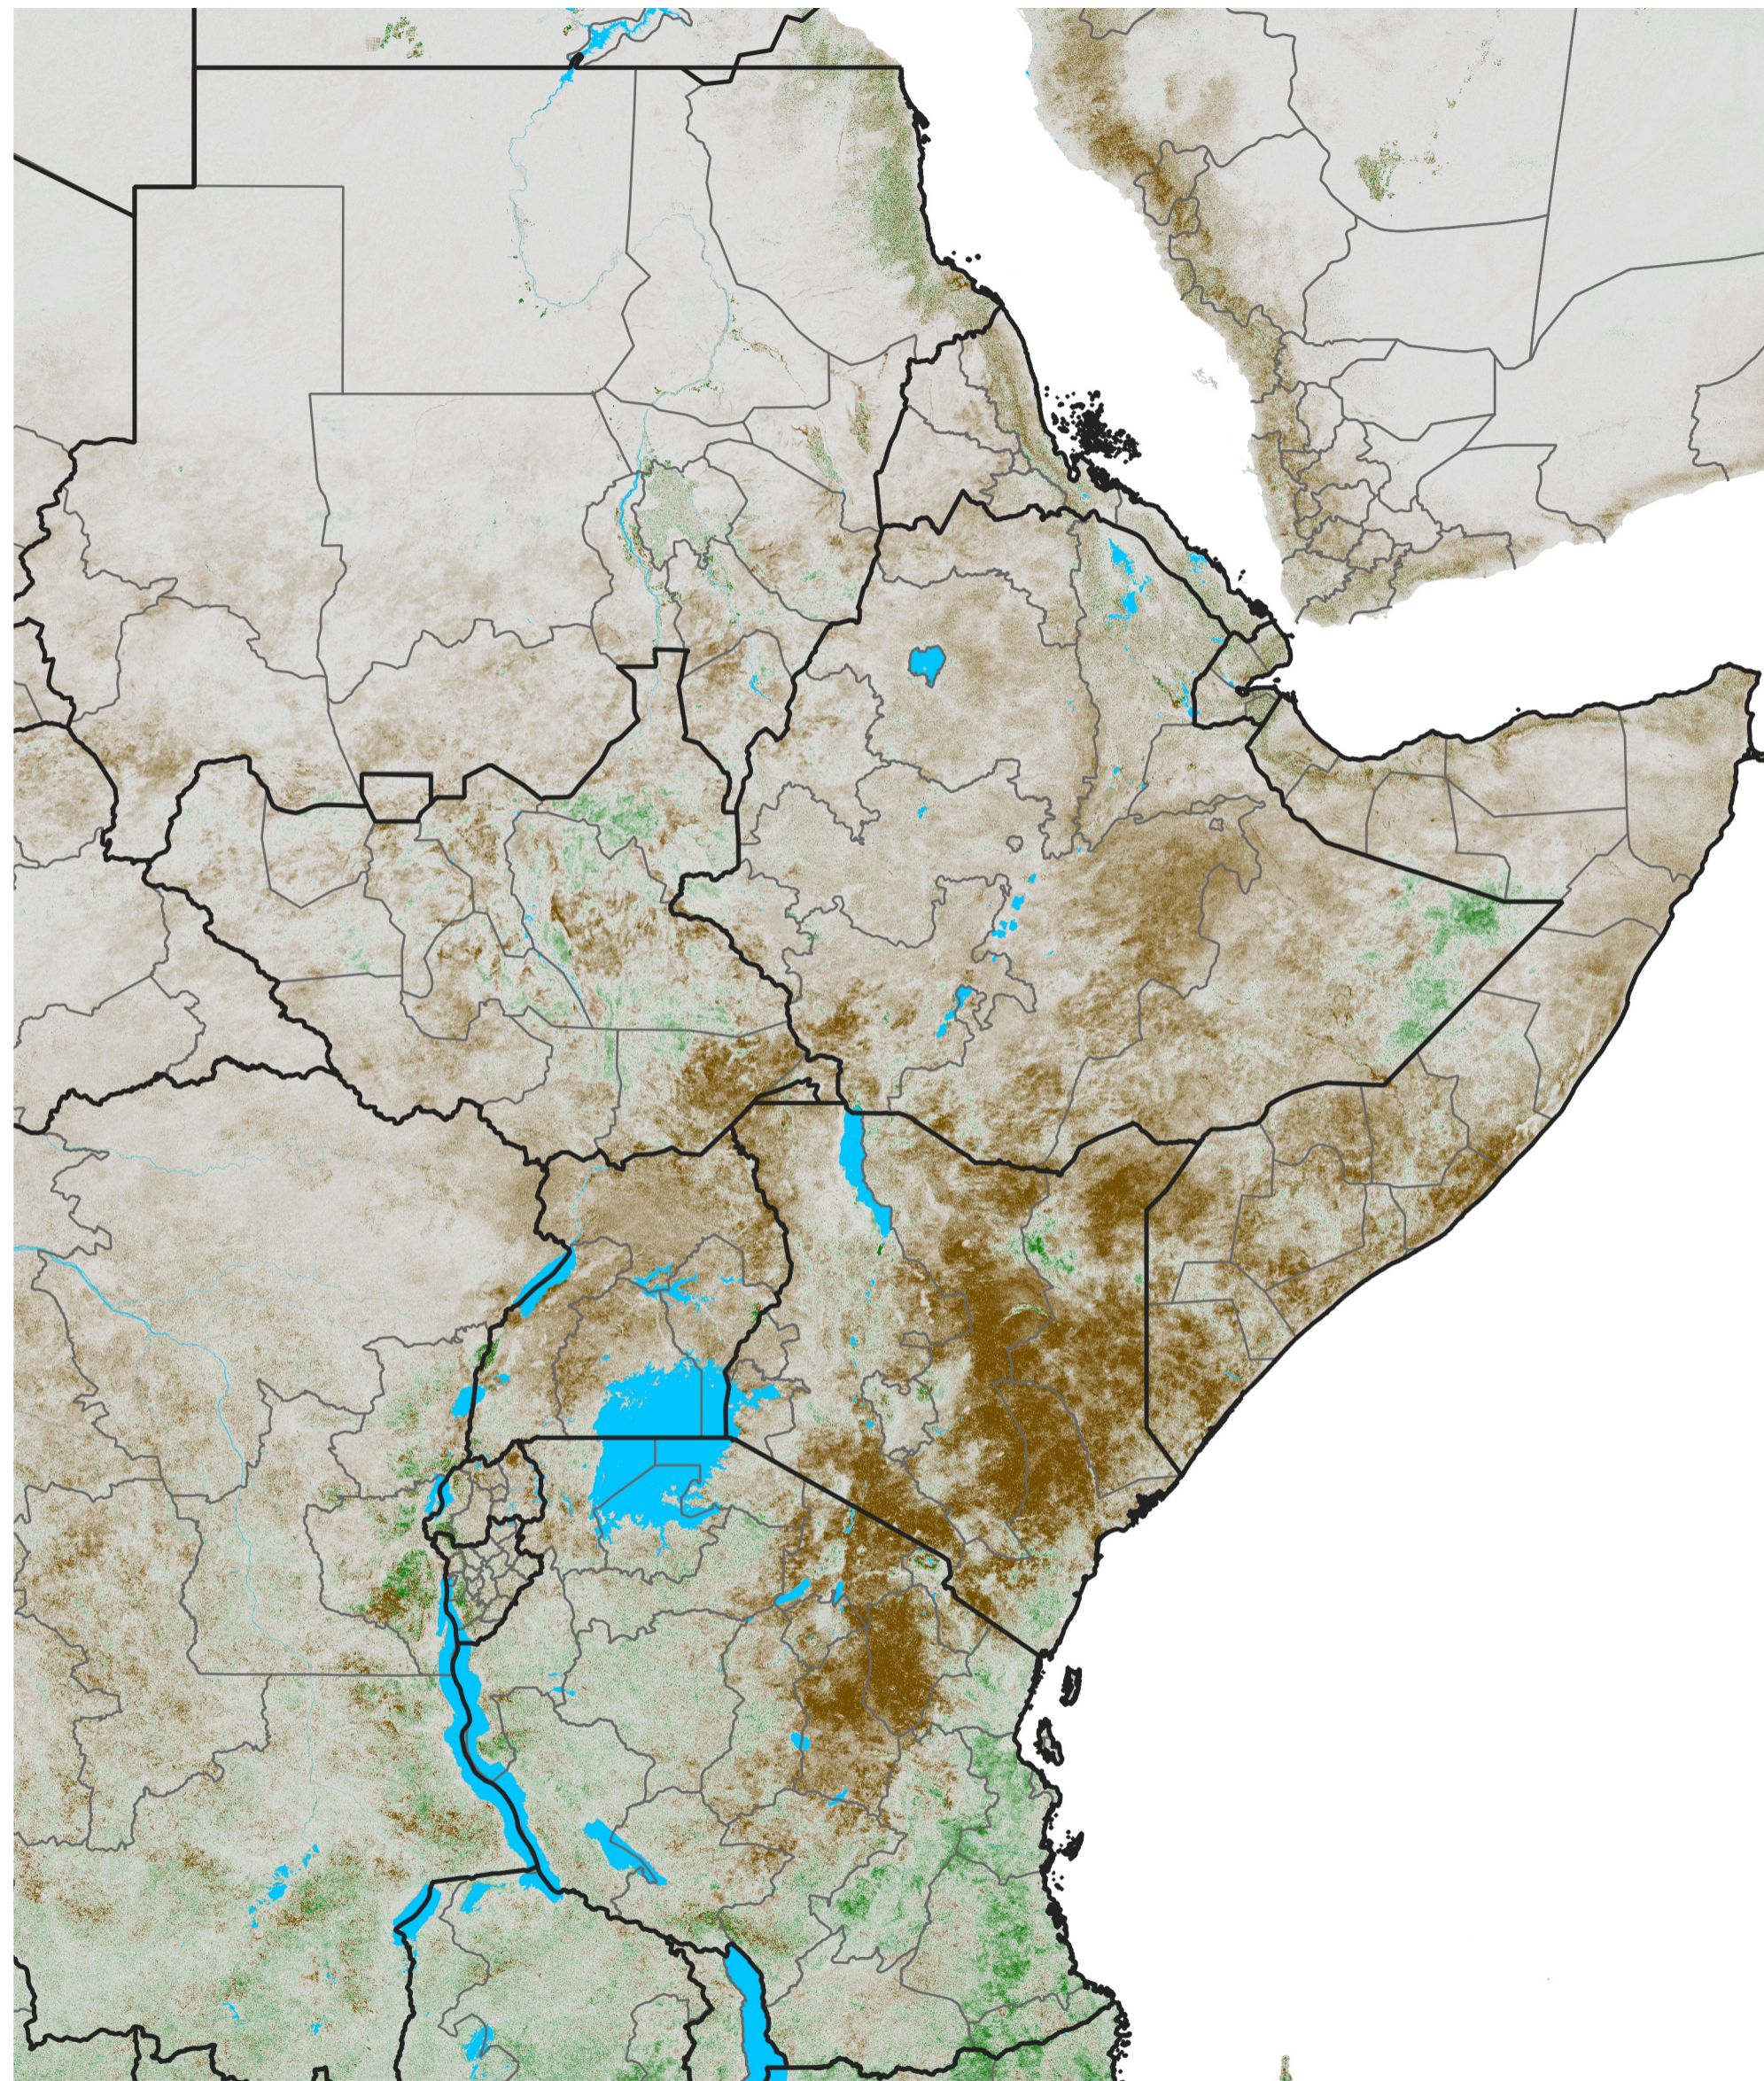

East Africa NDVI Anomaly

2017 minus Mean (2012 - 2021)

Period 71 / Dec 16 - 25, 2017

NDVI Anomaly

< -0.3 -0.2 -0.1 -0.05 0.05 0.1 0.2 >0.3

Negative

No Difference

Positive