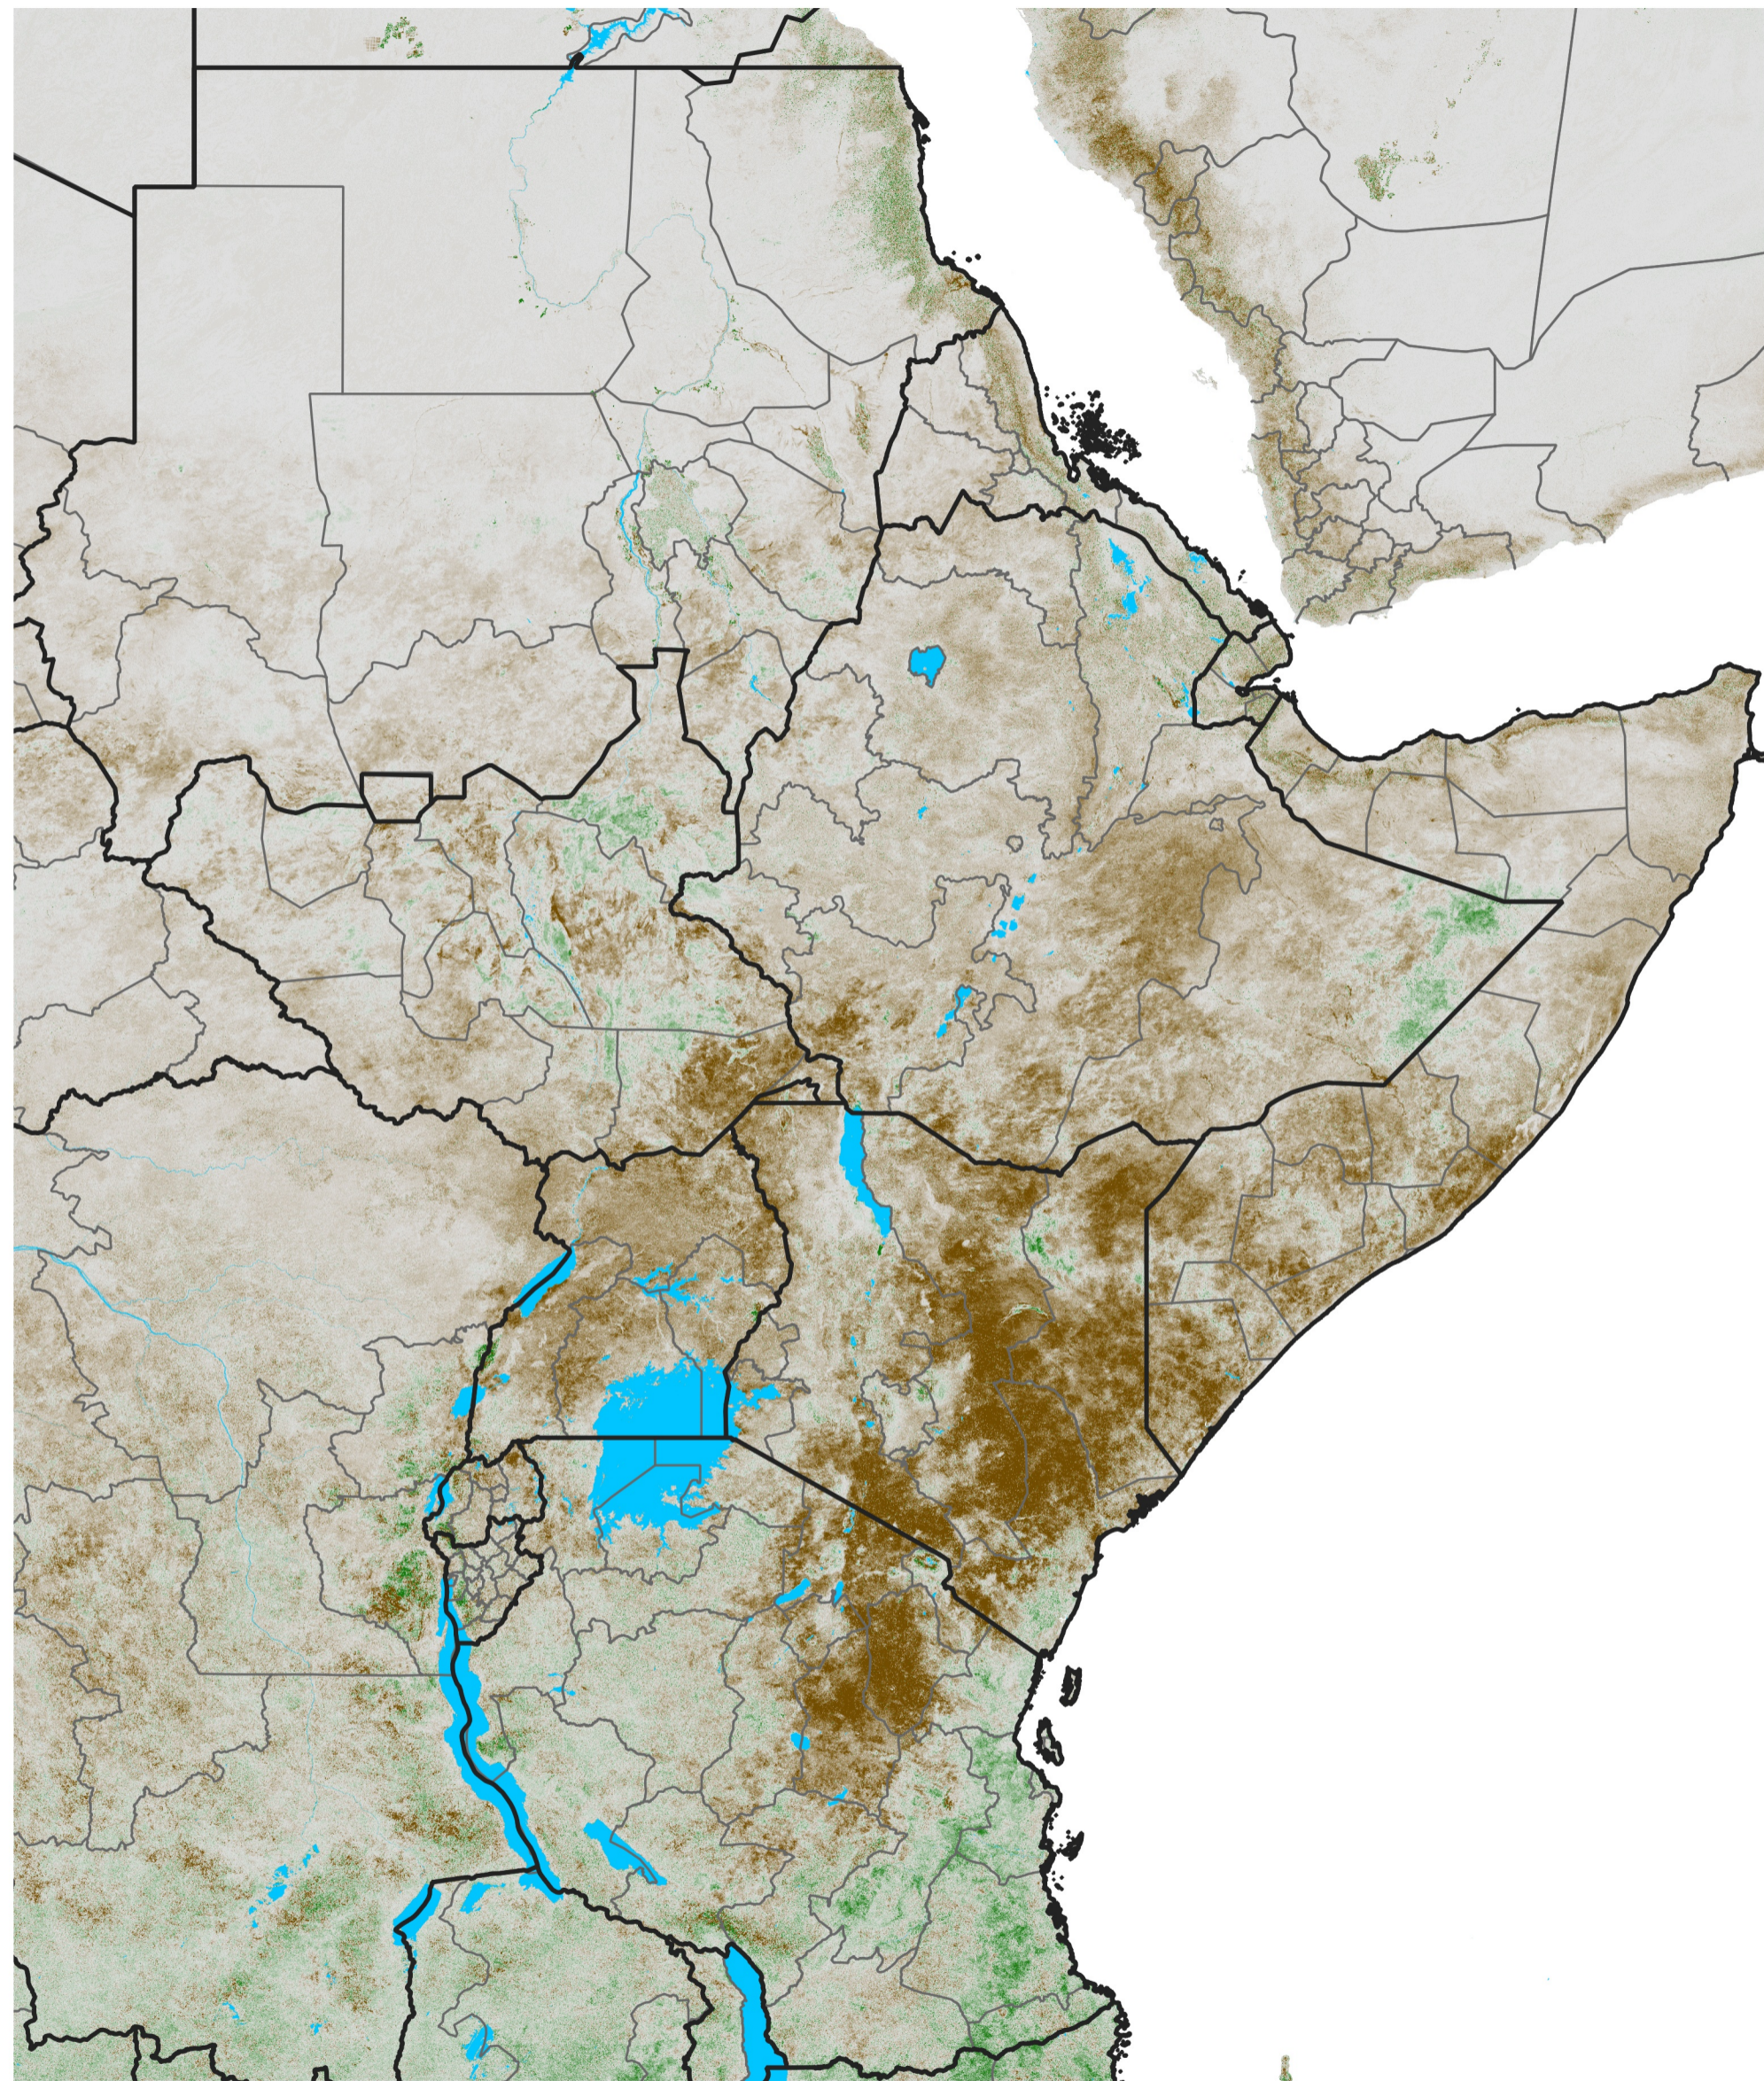

East Africa NDVI Anomaly

2017 minus Mean (2012 - 2021)

Period 72 / Dec 21 - 31, 2017

NDVI Anomaly

< -0.3 -0.2 -0.1 -0.05 0.05 0.1 0.2 >0.3

Negative

No Difference

Positive