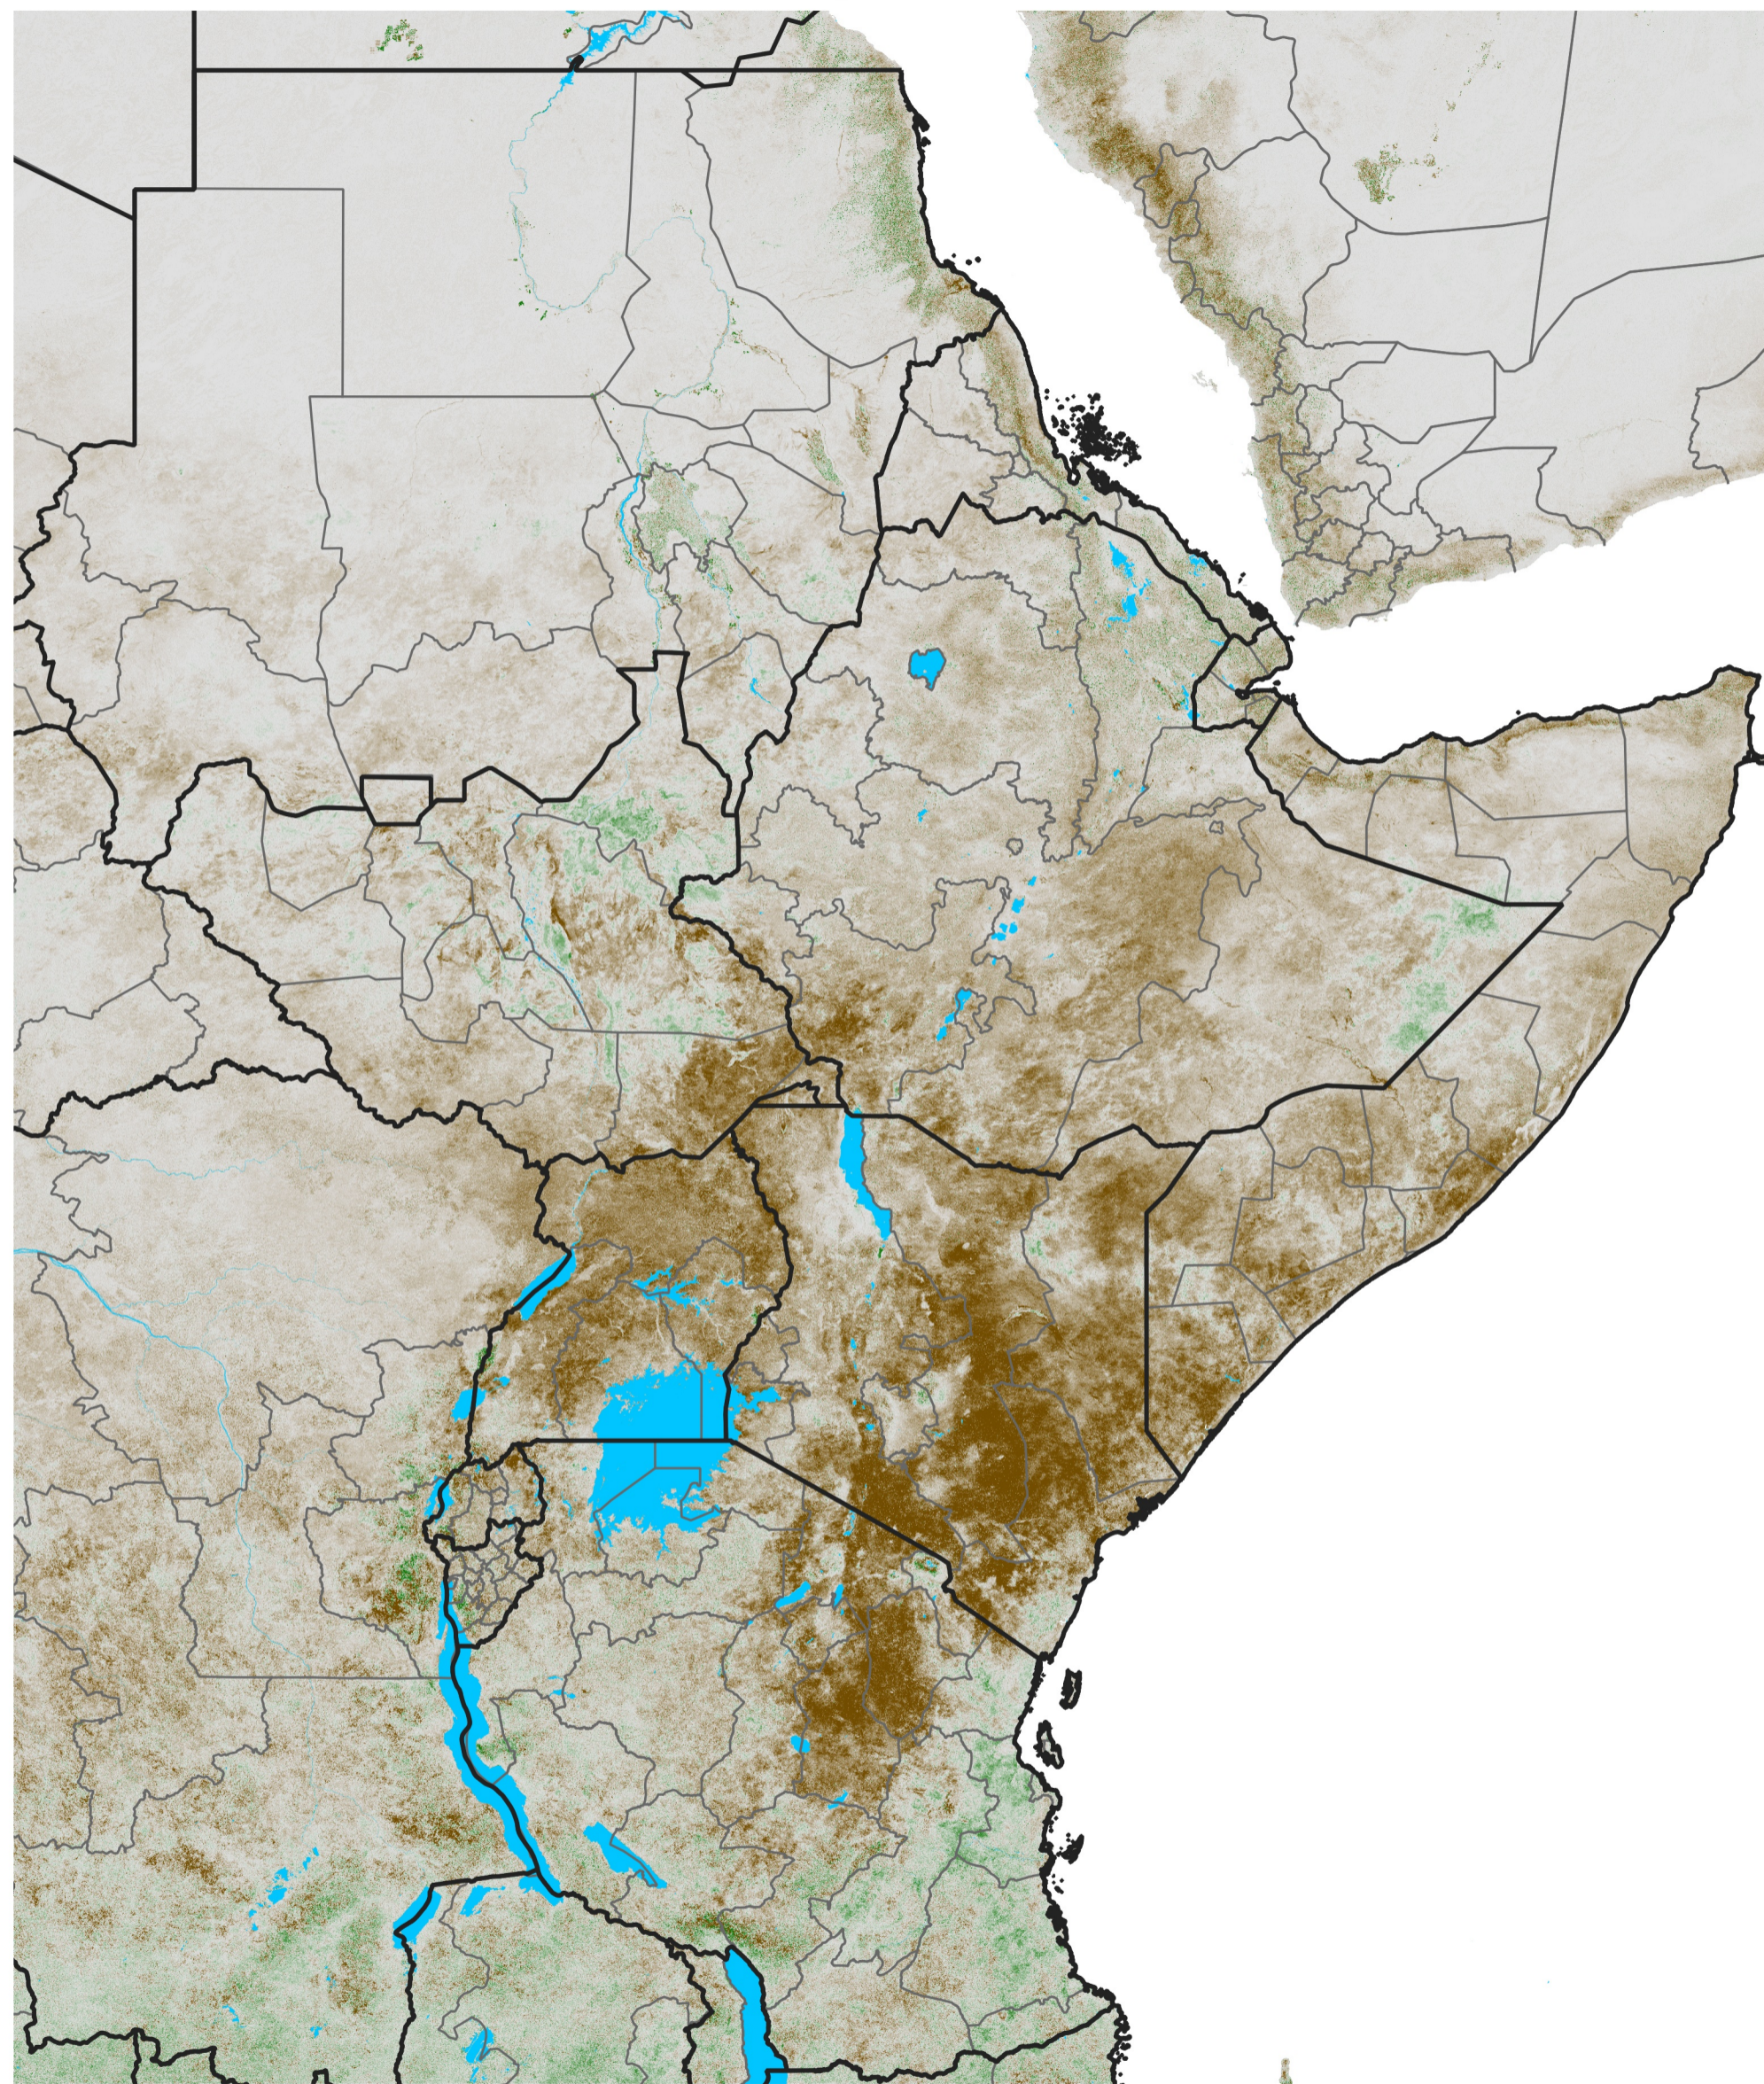

East Africa NDVI Anomaly

2018 minus Mean (2012 - 2021)

Period 02 / Jan 01 - 10, 2018

NDVI Anomaly

< -0.3 -0.2 -0.1 -0.05 0.05 0.1 0.2 >0.3

Negative

No Difference

Positive