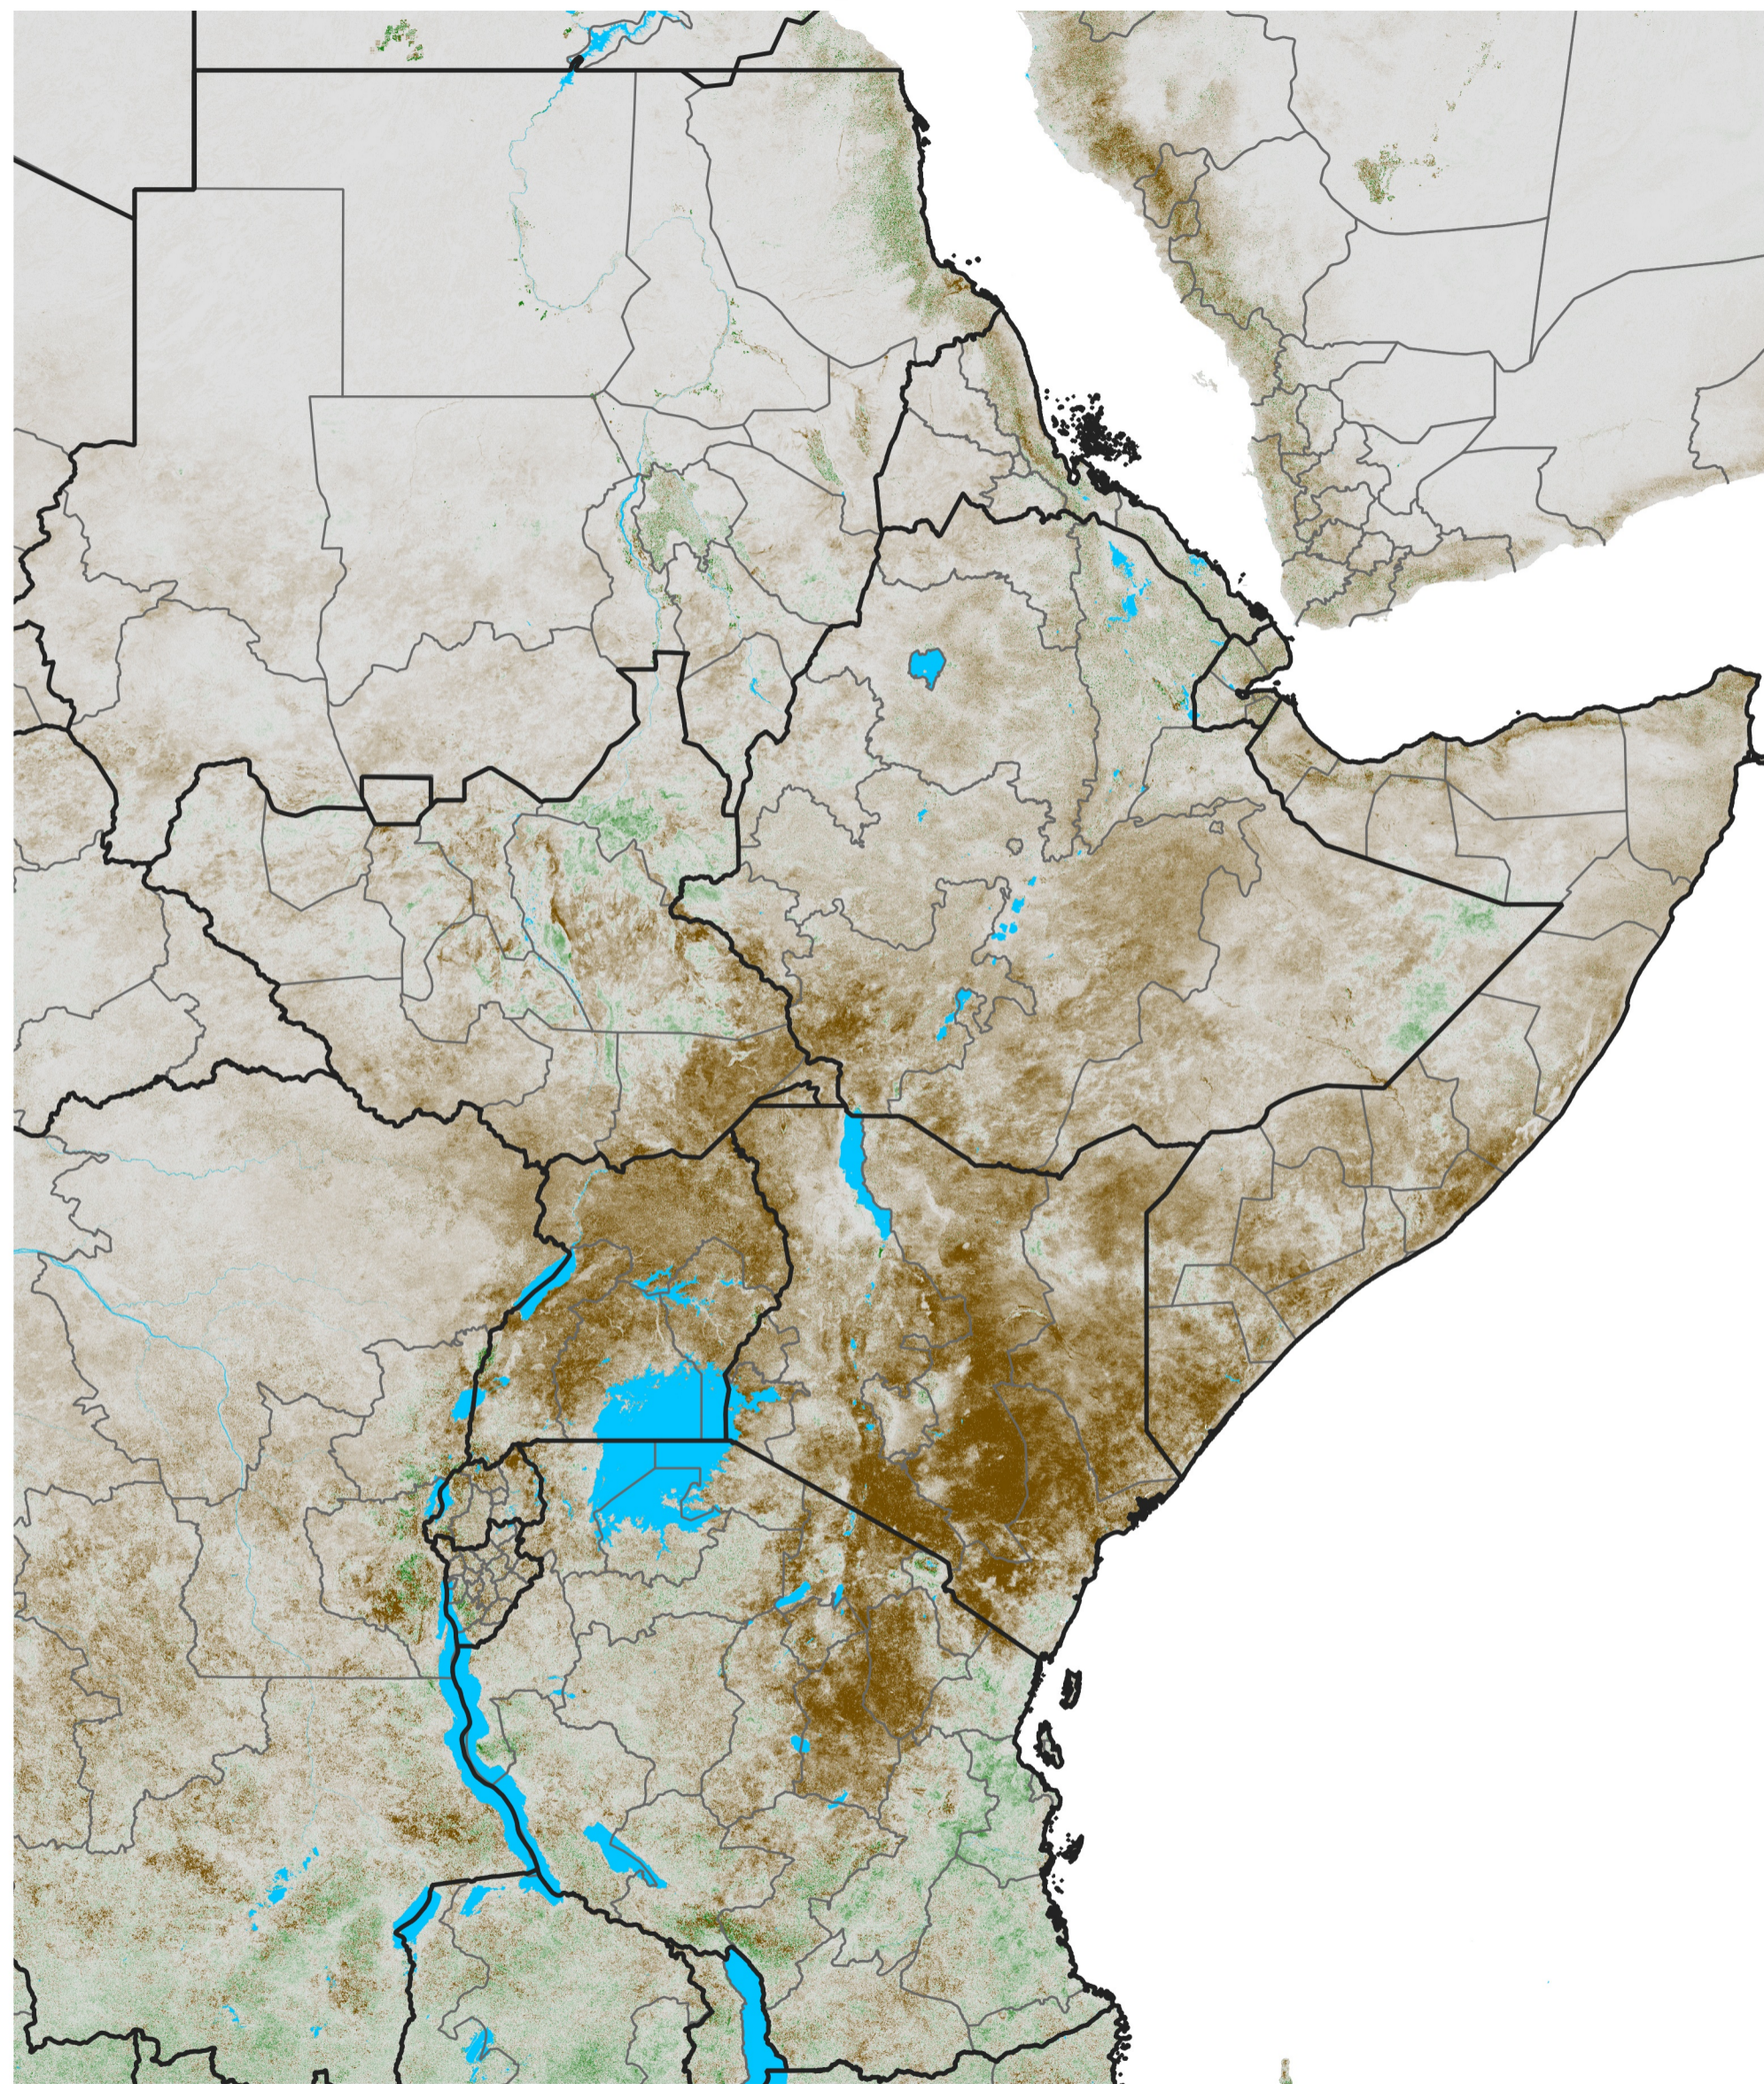

East Africa NDVI Anomaly

2018 minus Mean (2012 - 2021)

Period 03 / Jan 06 - 15, 2018

NDVI Anomaly

< -0.3 -0.2 -0.1 -0.05 0.05 0.1 0.2 >0.3

Negative

No Difference

Positive