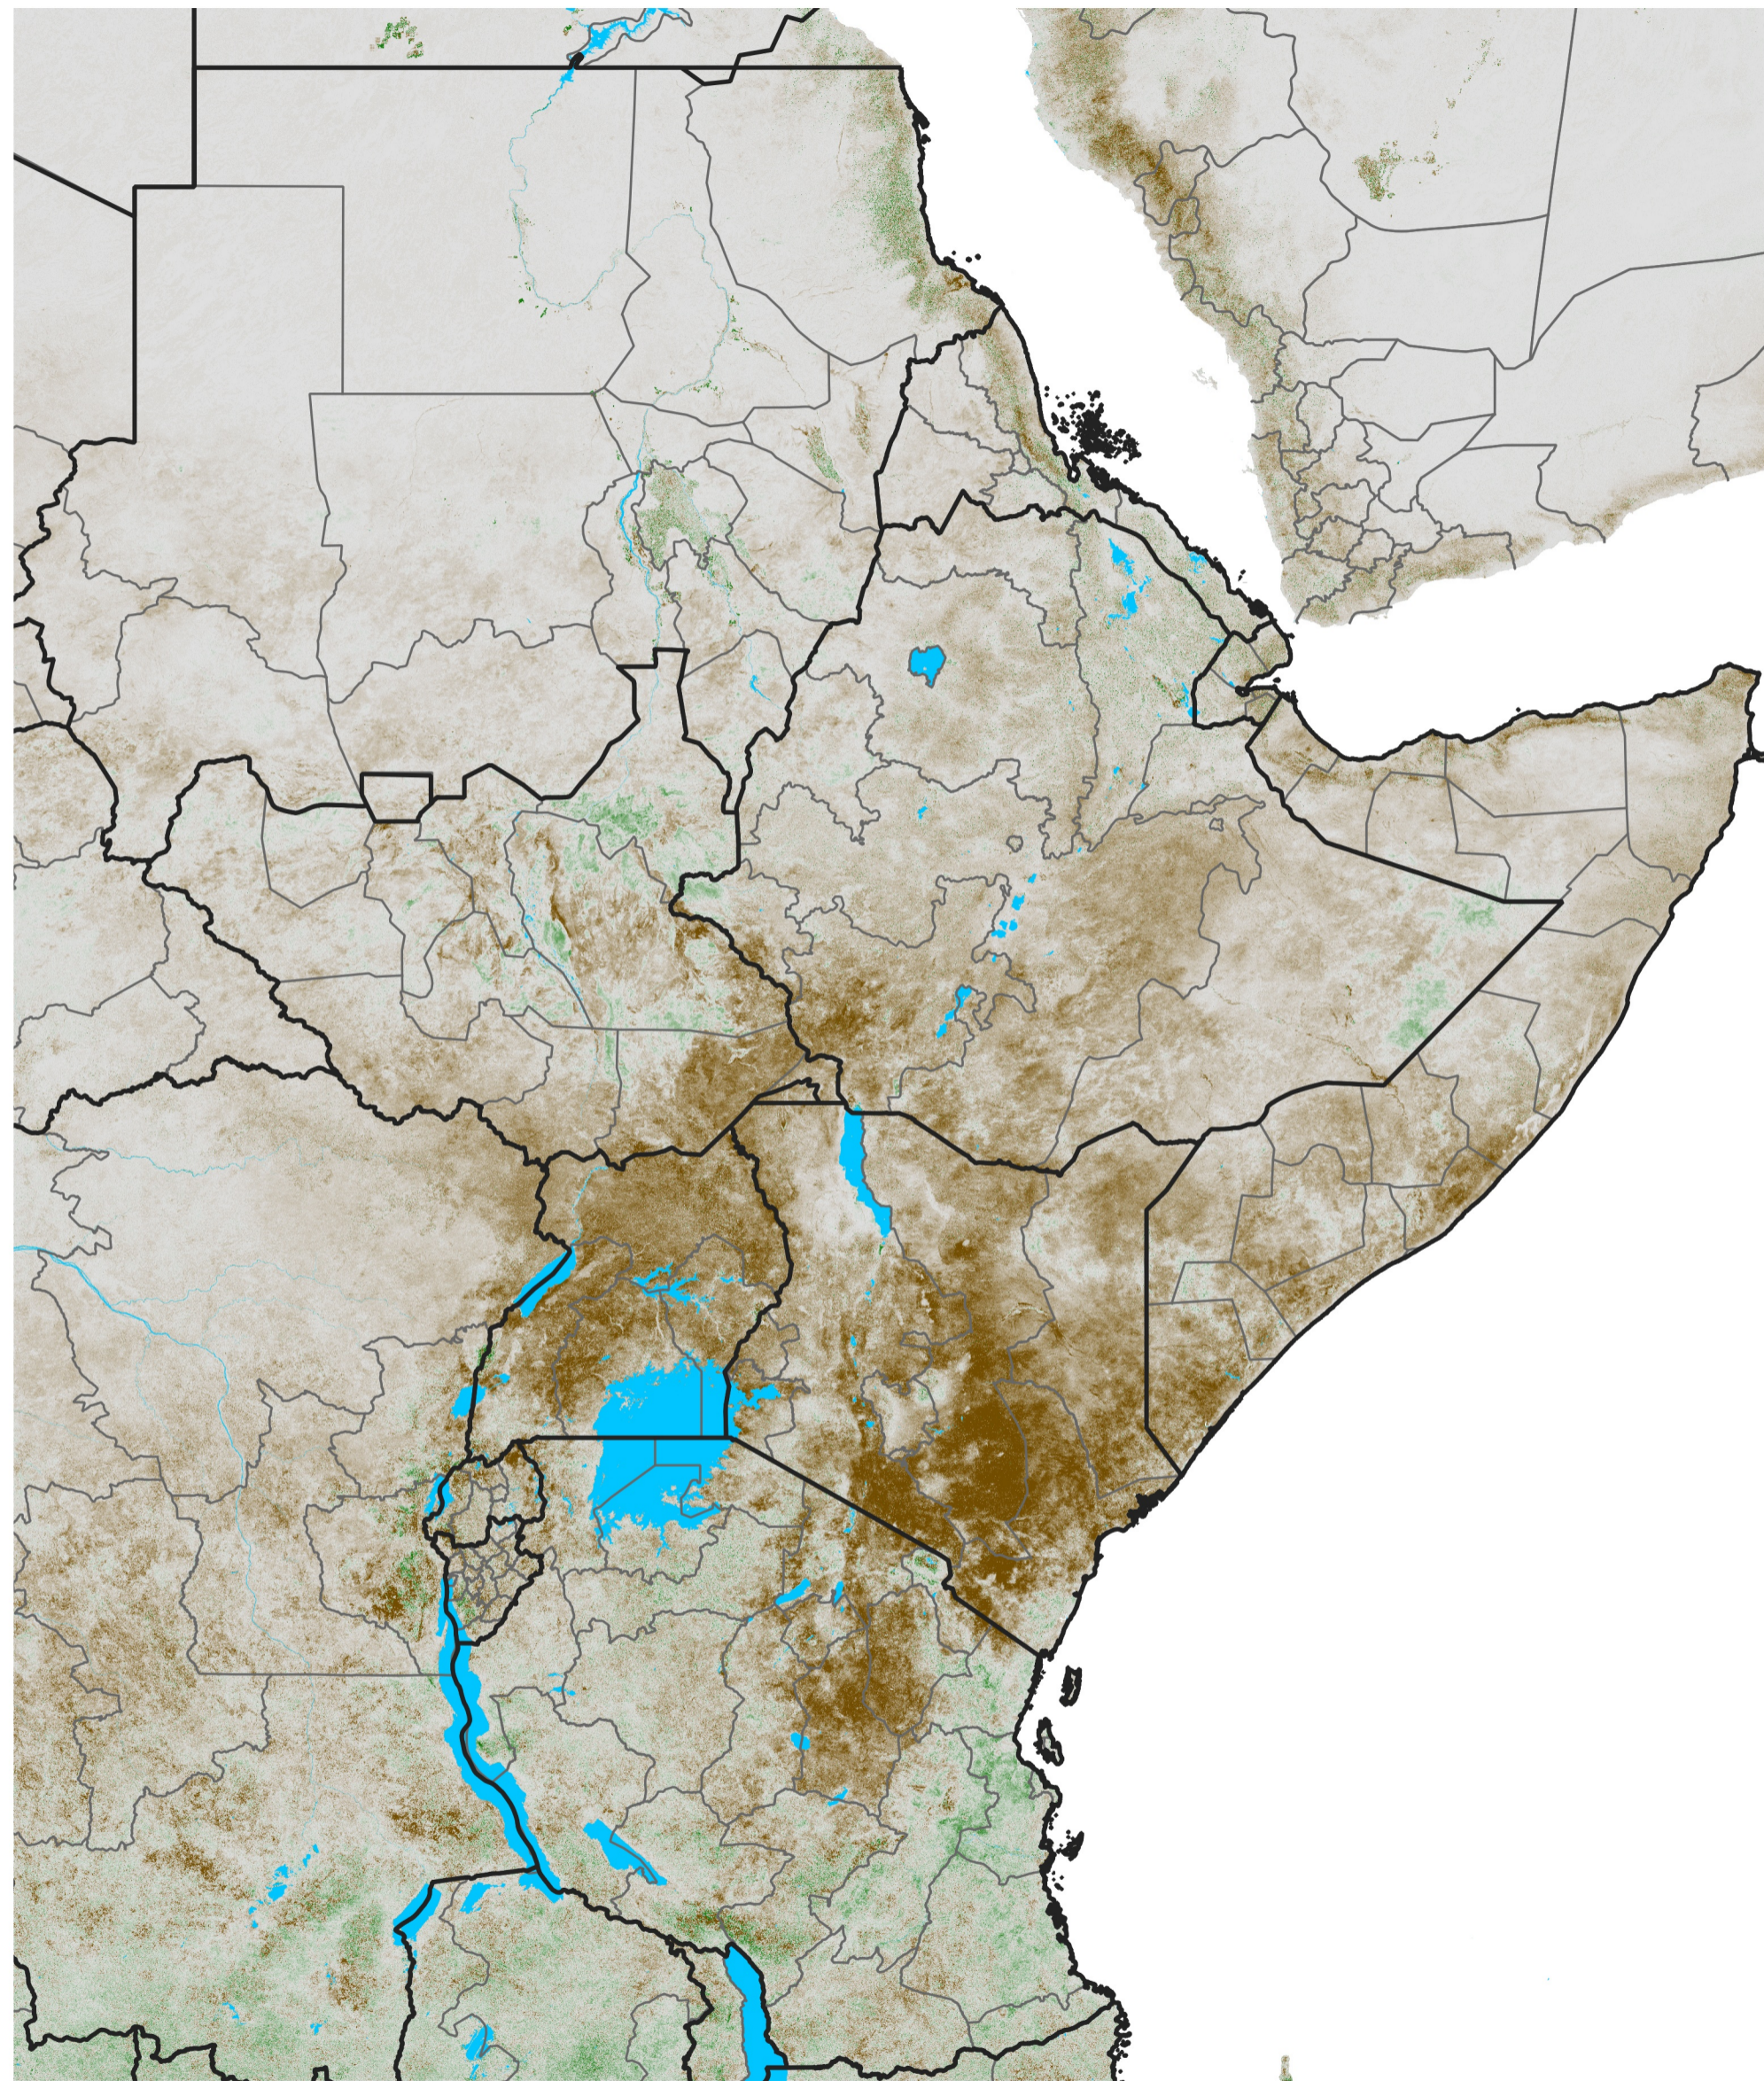

# East Africa NDVI Anomaly

2018 minus Mean (2012 - 2021)

Period 04 / Jan 11 - 20, 2018

## NDVI Anomaly

< -0.3   -0.2   -0.1   -0.05   0.05   0.1   0.2   >0.3

Negative

No Difference

Positive